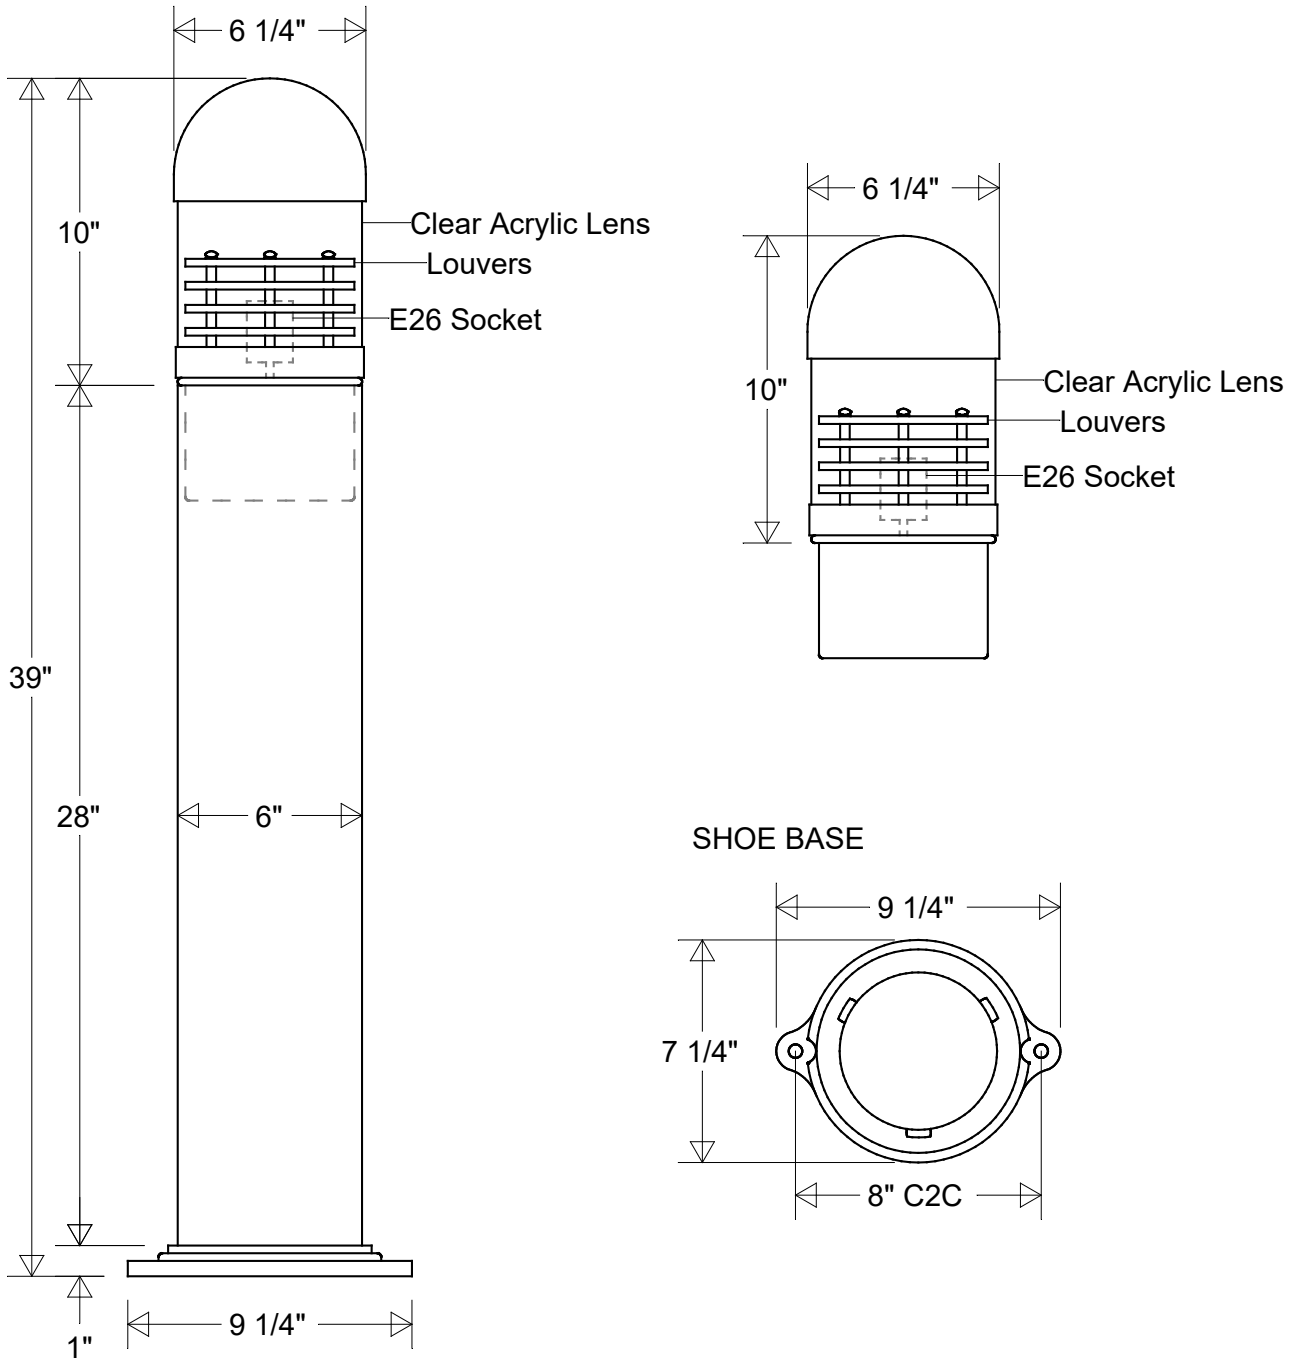

Primelite Manufacturing Corp

407 S Main St, Freeport, NY 11520

Phone: 516-868-4411 | Fax: 516-868-4609
 sales@primelite-mfg.com | www.primelite-mfg.com

PART # #5310/4	LAMP E26 Socket	VOLTAGE 120 V	COLOR Powder Coated Paint
JOB NAME			TYPE Bollard

Lamp: E26 Socket Max Wattage: 100 W 	Initials Drawn CB Checked ENG Appr.	Date 04/2022	Bollard #5310/4			Revisions					
	MFR Appr. QA	6 1/4" Dia 39" H Shoe Base: 9 1/4 W 7 1/4" Dia 8" Bolt Circle			Zone	Rev	Description	Date	Appr		
	Construction: Aluminum Acrylic	Weight:	Scale	Drawing No. 0001	Rev A						
Unless Otherwise Specified: Dimensions in Inches			CAD File	Sheet 1 of 1							