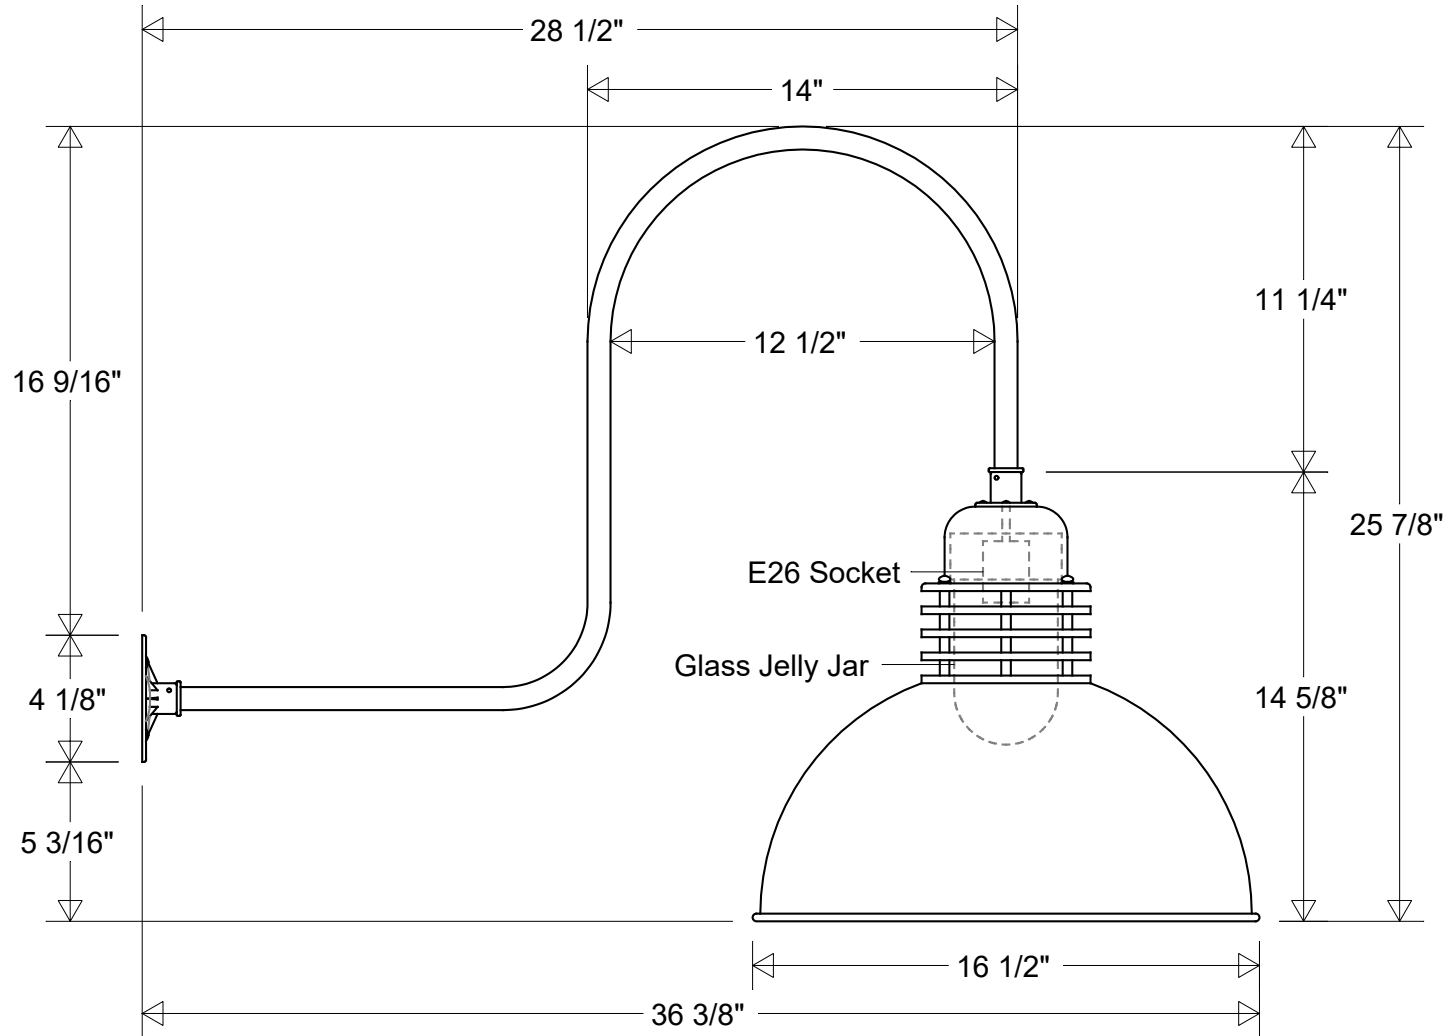

Lamp: E26 Socket  
 Max Wattage: 100 W

	Initials	Date
Drawn	CB	08/2023
Checked		
ENG Appr.		
MFR Appr.		
QA		

## #51/16-851

16 1/2" Dia | 36 3/8" Ext | 25 7/8" H

Glass Jar: Clear (/4) | Prismatic (/4P) | Frosted (/5)

Size	Drawing No.	Rev
<b>A</b>	<b>0001</b>	<b>A</b>

### Revisions

Zone	Rev	Description	Date	Appr

Unless Otherwise Specified:  
 Dimensions in Inches

Weight:

Scale	CAD File	Sheet
		<b>1 of 1</b>