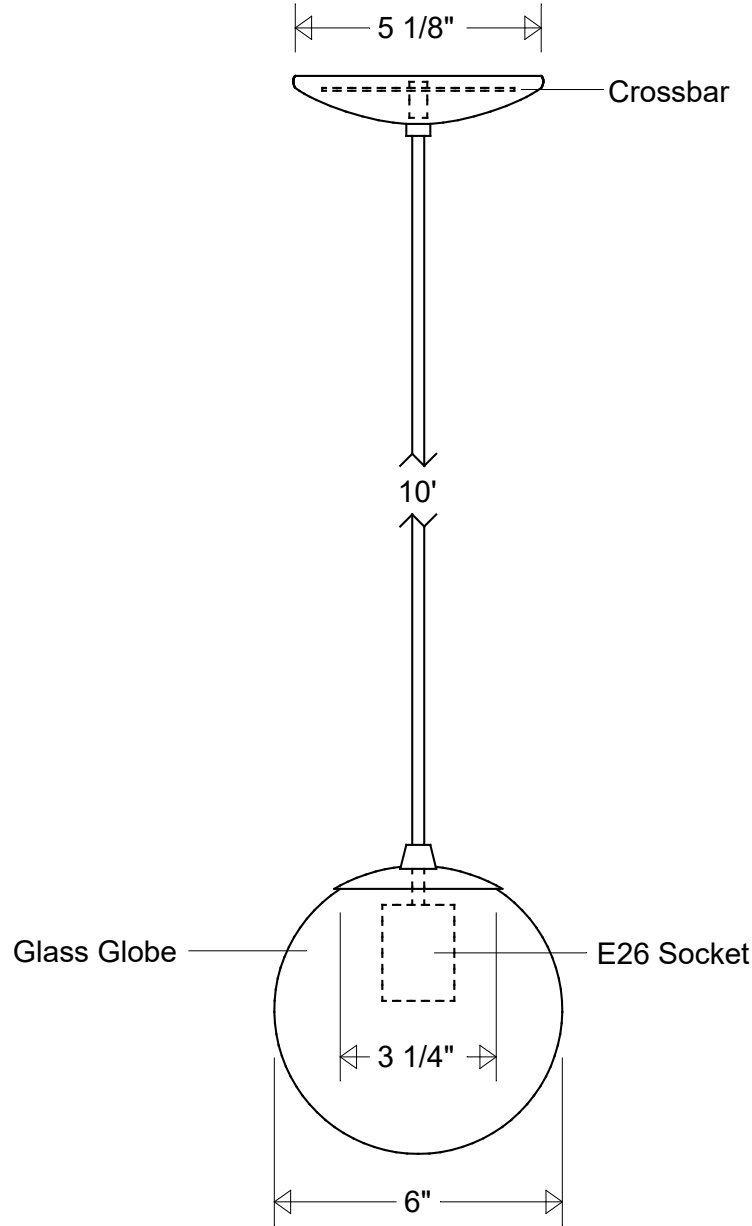

Primelite Manufacturing Corp

407 S Main St, Freeport, NY 11520

Phone: 516-868-4411 | Fax: 516-868-4609
 sales@primelite-mfg.com | www.primelite-mfg.com

PART # #436	LAMP E26 Socket	VOLTAGE 120 V	COLOR Powder Coated Paint
JOB NAME			TYPE Pendant

Lamp: E26 Socket Max Wattage: 1/60 W 	Name		Date		Pendant #436						
	Drawn	CB	08/2021								
	Checked				6" Dia 5 1/8" Canopy 10' Vinyl Cord Glass Globe: Smoke White Clear						
	ENG Appr.										
Construction: Aluminum Glass Vinyl	MFR Appr.			Size	Drawing No.	Rev	Revisions				
Unless Otherwise Specified: Dimensions in Inches	QA			A	0001	A	Zone	Rev	Description	Date	Approved
	Weight			Scale	CAD File	Sheet	1 of 1				