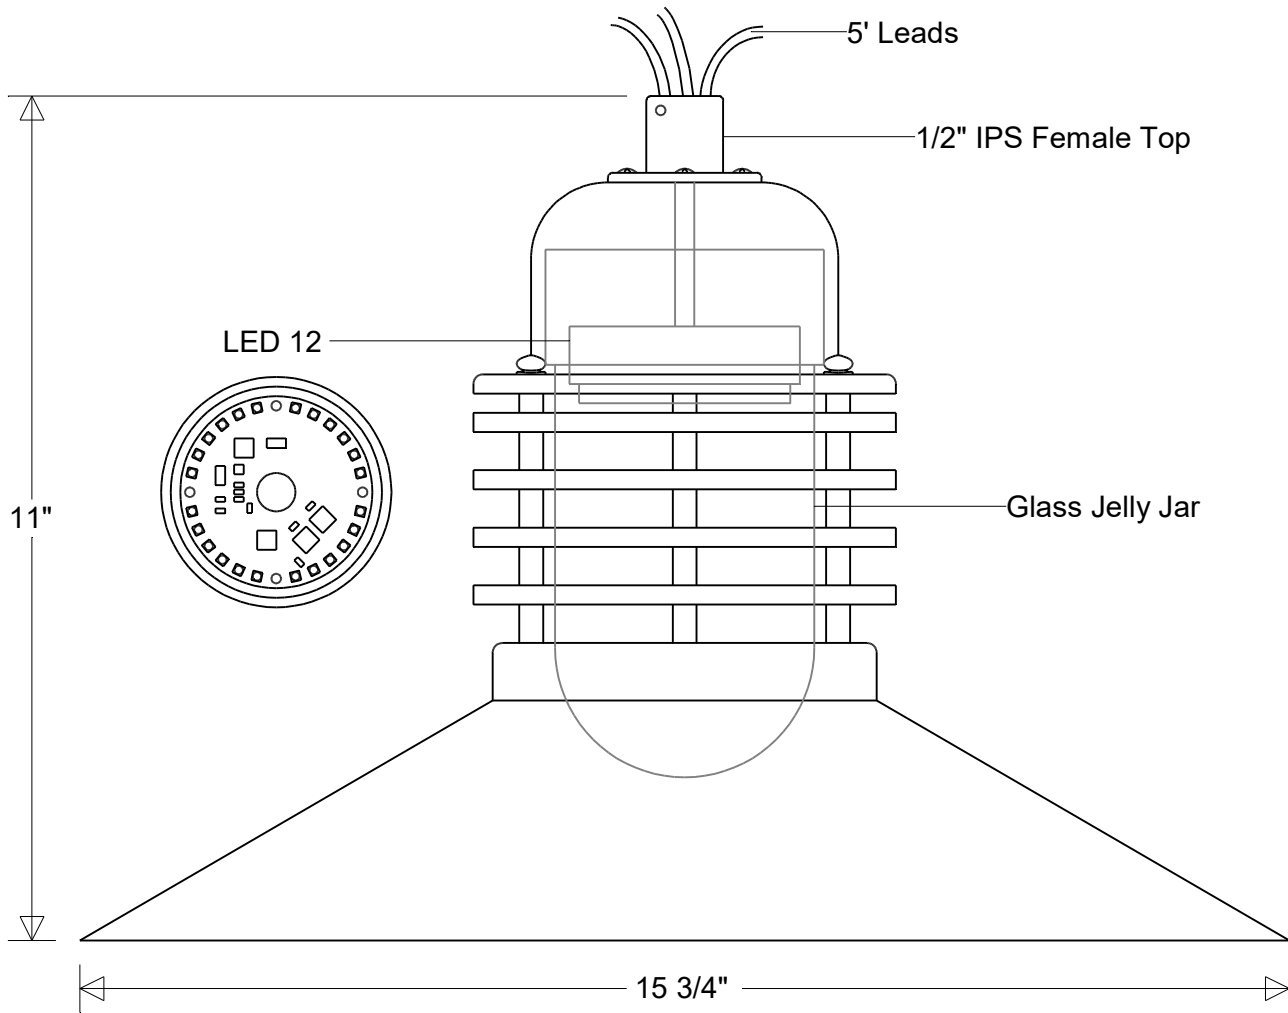

Job Info

#427/16-*A

15 3/4" Dia | 11" H | Fits 1/2" IPS Male Threads
 Jelly Jar: Clear (*4) | Prismatic (*4P) | Frost (*5)

Lamp: E26 Socket

Max Wattage: 100 W

Number of Sockets: 1

120 V

Finish:

PROUDLY MADE IN THE USA SINCE 1962!
"SPECIALTIES ARE OUR SPECIALTY!"

Job Info

#427/16-*A LED 12

15 3/4" Dia | 11" H | Fits 1/2" IPS Male Threads
 Jelly Jar: Clear (*4) | Prismatic (*4P) | Frost (*5)

Lamp: 12 W LED
 CCT: 3K or 4K
 75W Inc Equivalent
 80 CRI
 120V
 Electronic Dimming