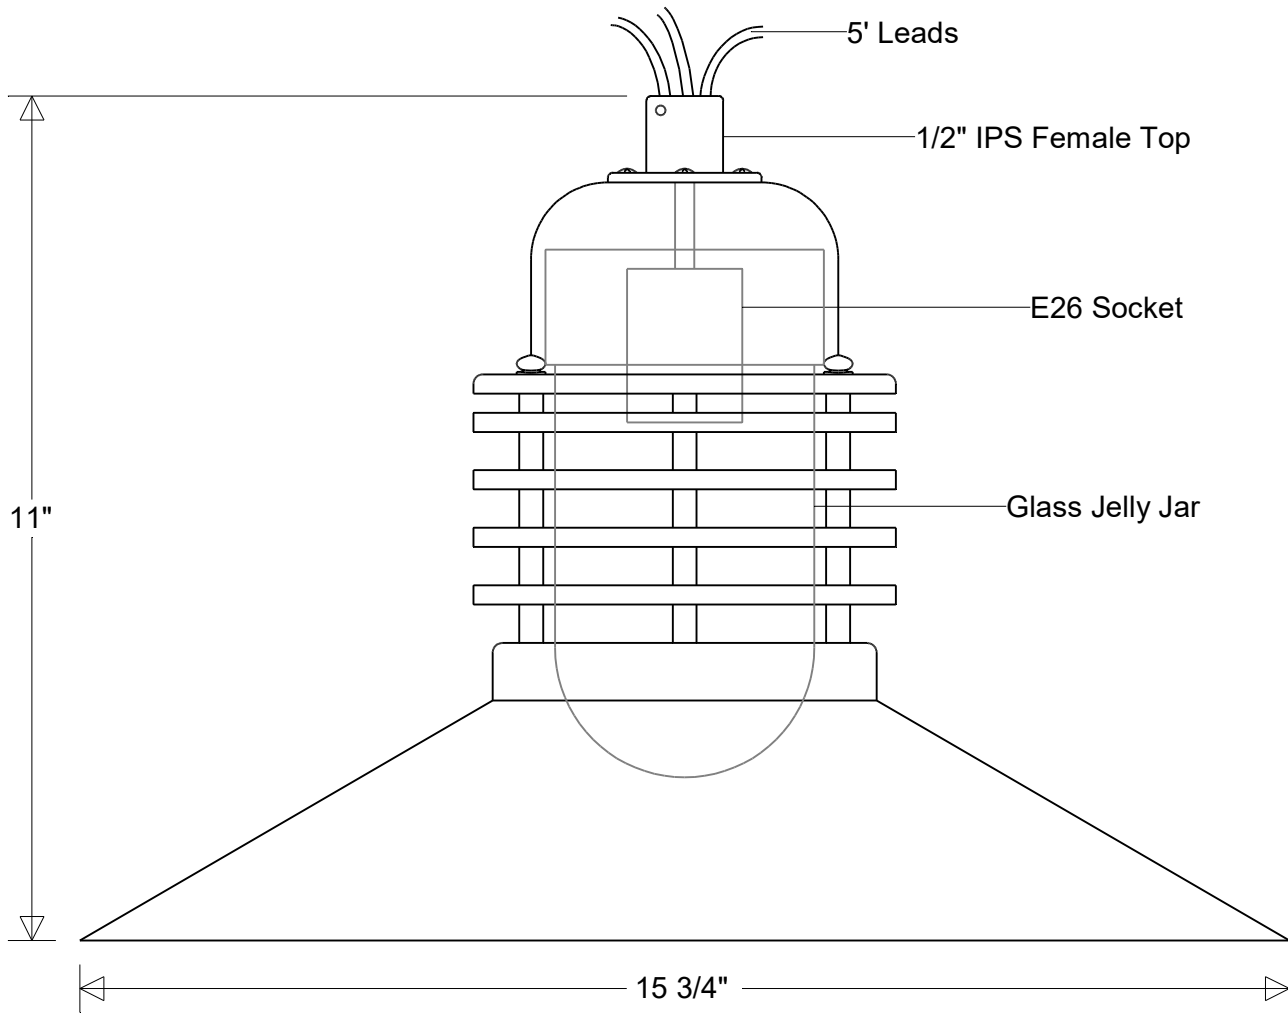

Job Info

#427/16-*A Series

15 3/4" Dia | 11" H | Fits 1/2" IPS Male Threads
 Jelly Jar: Clear (*4) | Prismatic (*4P) | Frost (*5)

Lamp Options:

E26 Socket
 LED12

Finish:

29 Oven Baked
 Powder Coated Paints

Material:

Aluminum
 Glass Jelly Jar

Drawn:

CB
 06/2026

Scale:

1 / 2.5

Approvals

Note:

All dimensions are nominal.
 Actual dimensions may vary.

Job Info

#427/16-*A

15 3/4" Dia | 11" H | Fits 1/2" IPS Male Threads
 Jelly Jar: Clear (*4) | Prismatic (*4P) | Frost (*5)

Lamp: E26 Socket

Max Wattage: 100 W

Number of Sockets: 1

120 V

Finish:

PROUDLY MADE IN THE USA SINCE 1962!
"SPECIALTIES ARE OUR SPECIALTY!"

Job Info

#427/16-*A LED 12

15 3/4" Dia | 11" H | Fits 1/2" IPS Male Threads
 Jelly Jar: Clear (*4) | Prismatic (*4P) | Frost (*5)

Lamp: 12 W LED
 CCT: 3K or 4K
 75W Inc Equivalent
 80 CRI
 120V
 Electronic Dimming