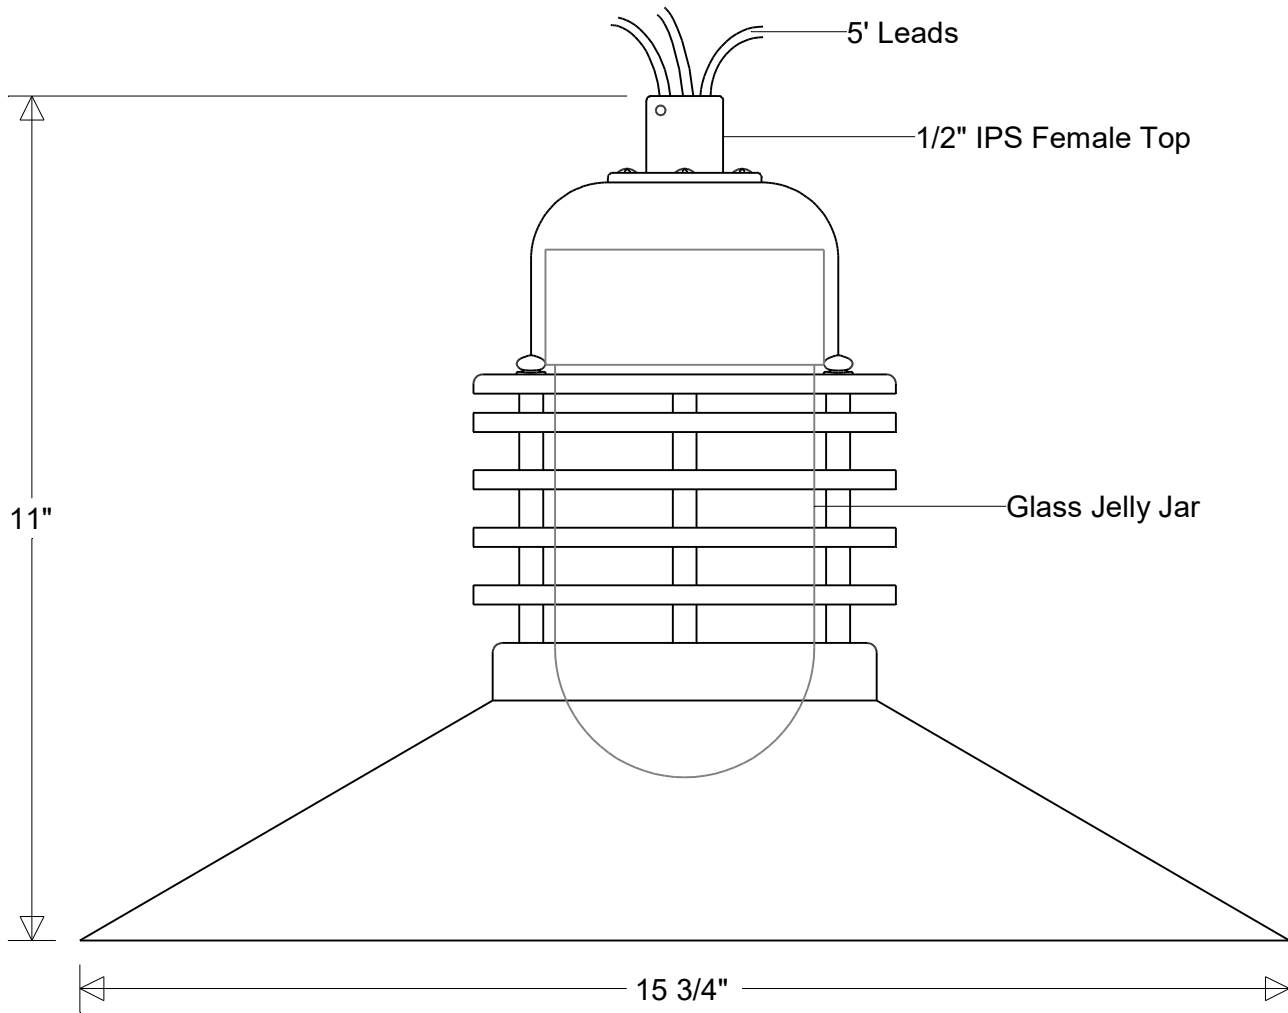

Job Info

#427/16-*A Series

15 3/4" Dia | 11" H | Fits 1/2" IPS Male Threads
 Jelly Jar: Clear (*4) | Prismatic (*4P) | Frost (*5)

Lamp Options:

E26 Socket
 LED12

Finish:

29 Oven Baked
 Powder Coated Paints

Material:

Aluminum
 Glass Jelly Jar

Drawn:

CB
 06/2026

Scale:

1 / 2.5

Approvals

Note:

All dimensions are nominal.
 Actual dimensions may vary.

Job Info

#427/16-*A

15 3/4" Dia | 11" H | Fits 1/2" IPS Male Threads
 Jelly Jar: Clear (*4) | Prismatic (*4P) | Frost (*5)

Lamp: E26 Socket

Max Wattage: 100 W

Number of Sockets: 1

120 V

Finish:

PROUDLY MADE IN THE USA SINCE 1962!
"SPECIALTIES ARE OUR SPECIALTY!"

Job Info

#427/16-*A LED 12

15 3/4" Dia | 11" H | Fits 1/2" IPS Male Threads
 Jelly Jar: Clear (*4) | Prismatic (*4P) | Frost (*5)

Lamp: 12 W LED
 CCT: 3K or 4K
 75W Inc Equivalent
 80 CRI
 120V
 Electronic Dimming