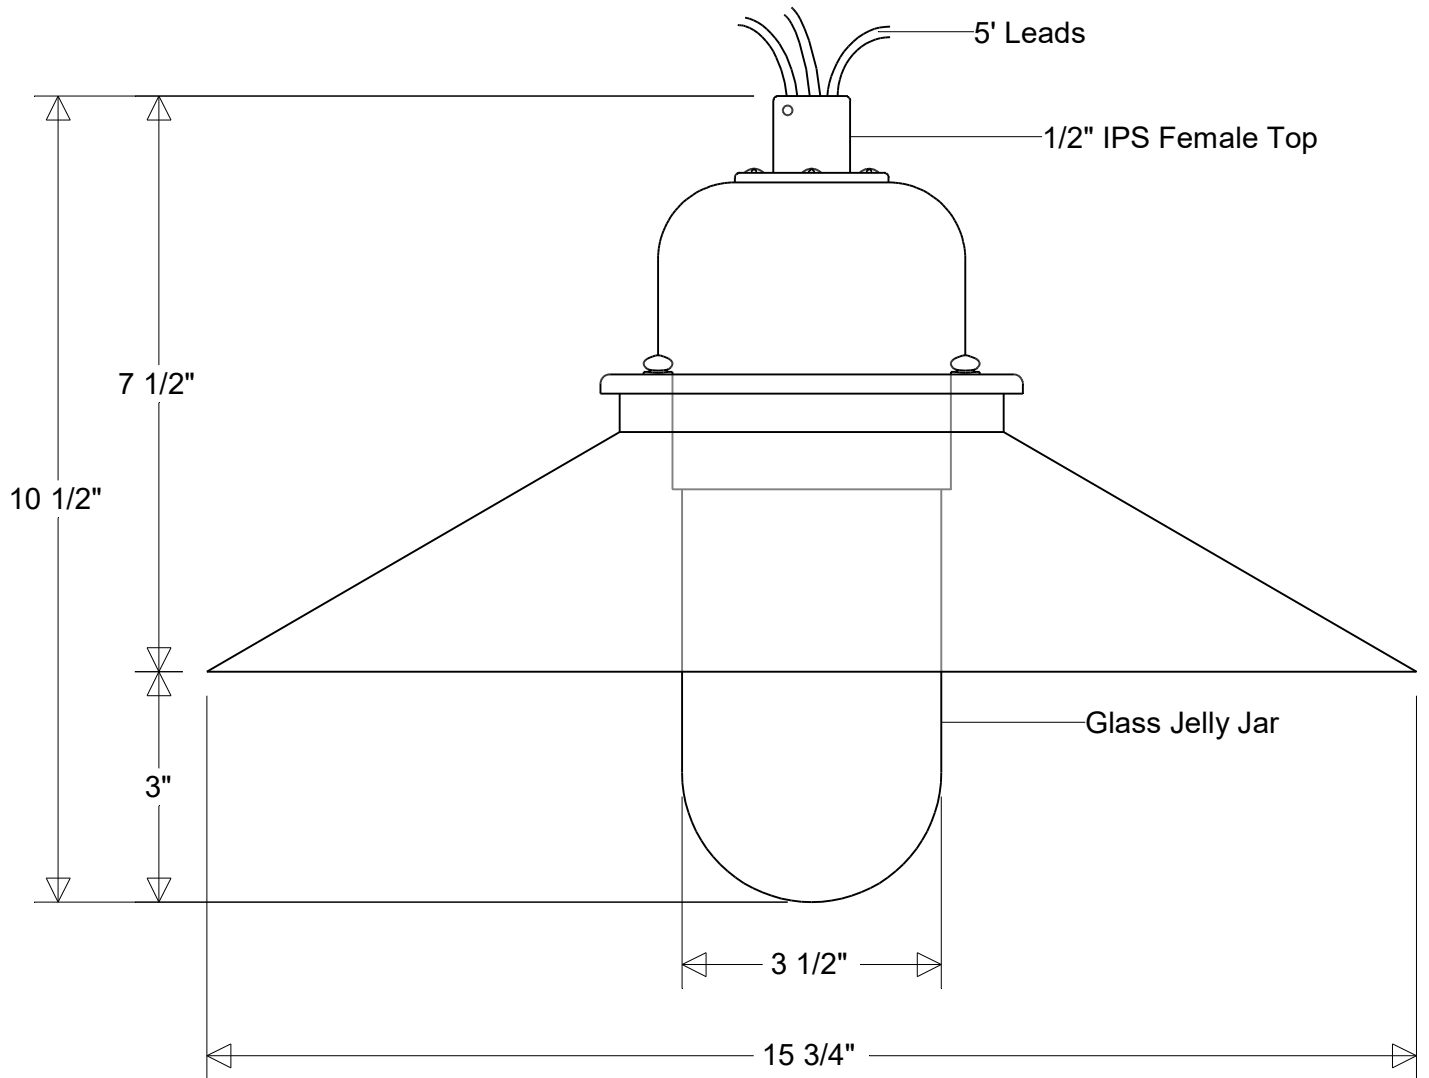

## #423/16-\*A Series

15 3/4" Dia | 10 1/2" H | Fits 1/2" IPS Male Threads  
 Jelly Jar: Clear (\*4) | Prismatic (\*4P) | Frost (\*5)