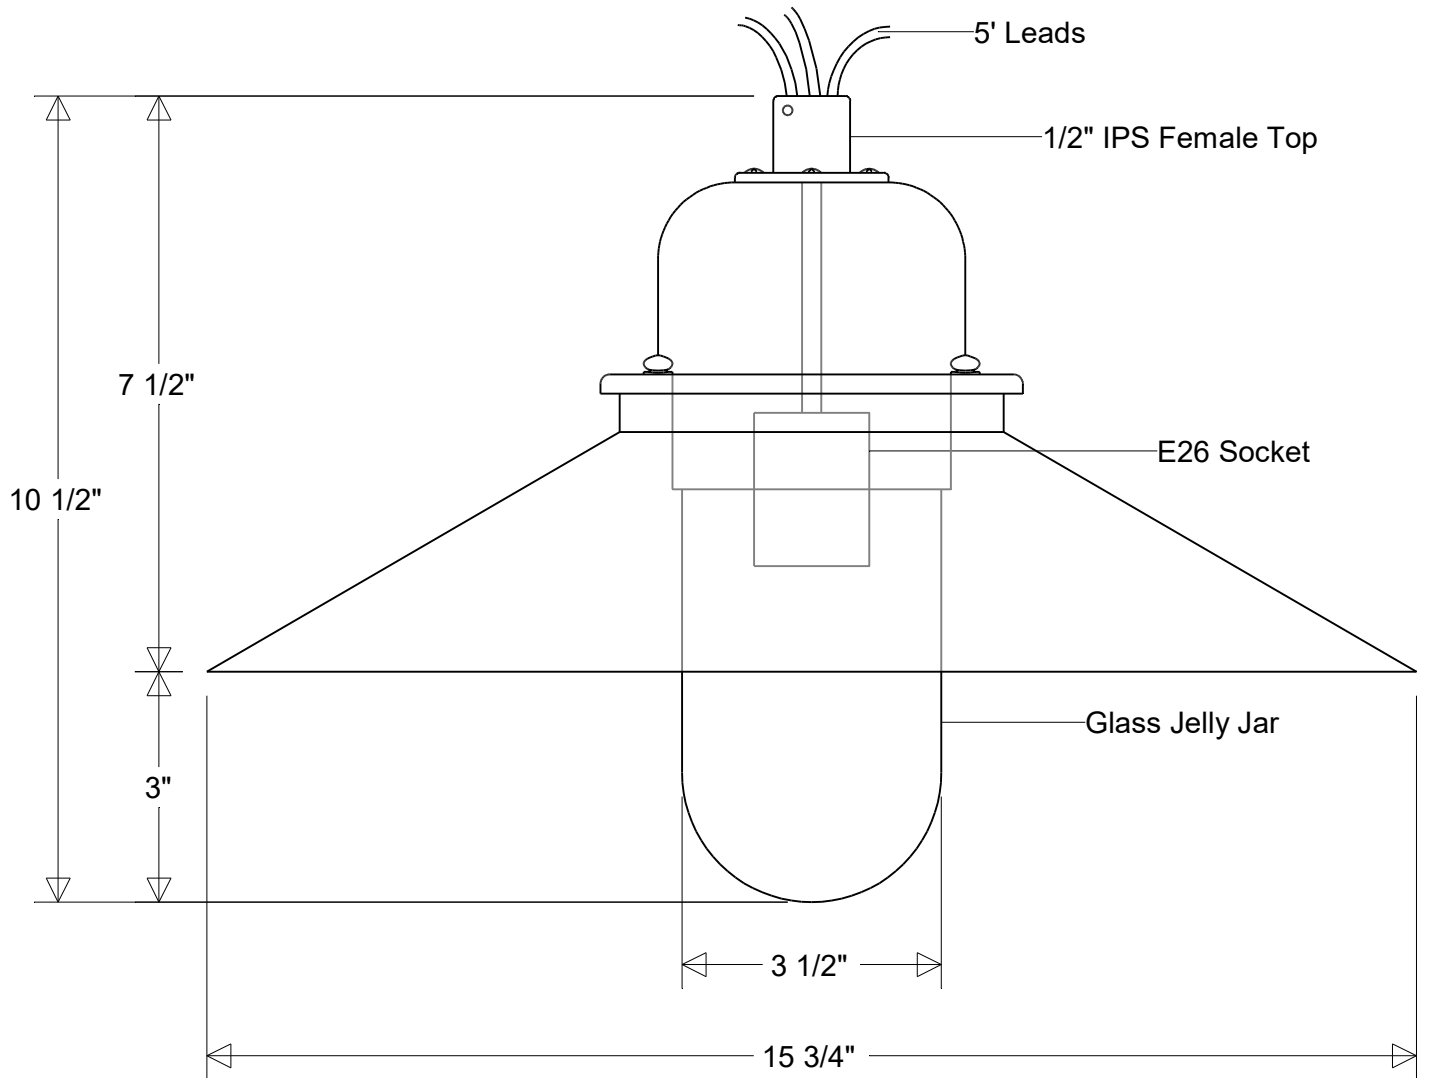

## #423/16-\*A

15 3/4" Dia | 10 1/2" H | Fits 1/2" IPS Male Threads  
 Jelly Jar: Clear (\*4) | Prismatic (\*4P) | Frost (\*5)

Lamp: E26 Socket

Max Wattage: 100 W

Number of Sockets: 1

120 V

Finish:

29 Oven Baked