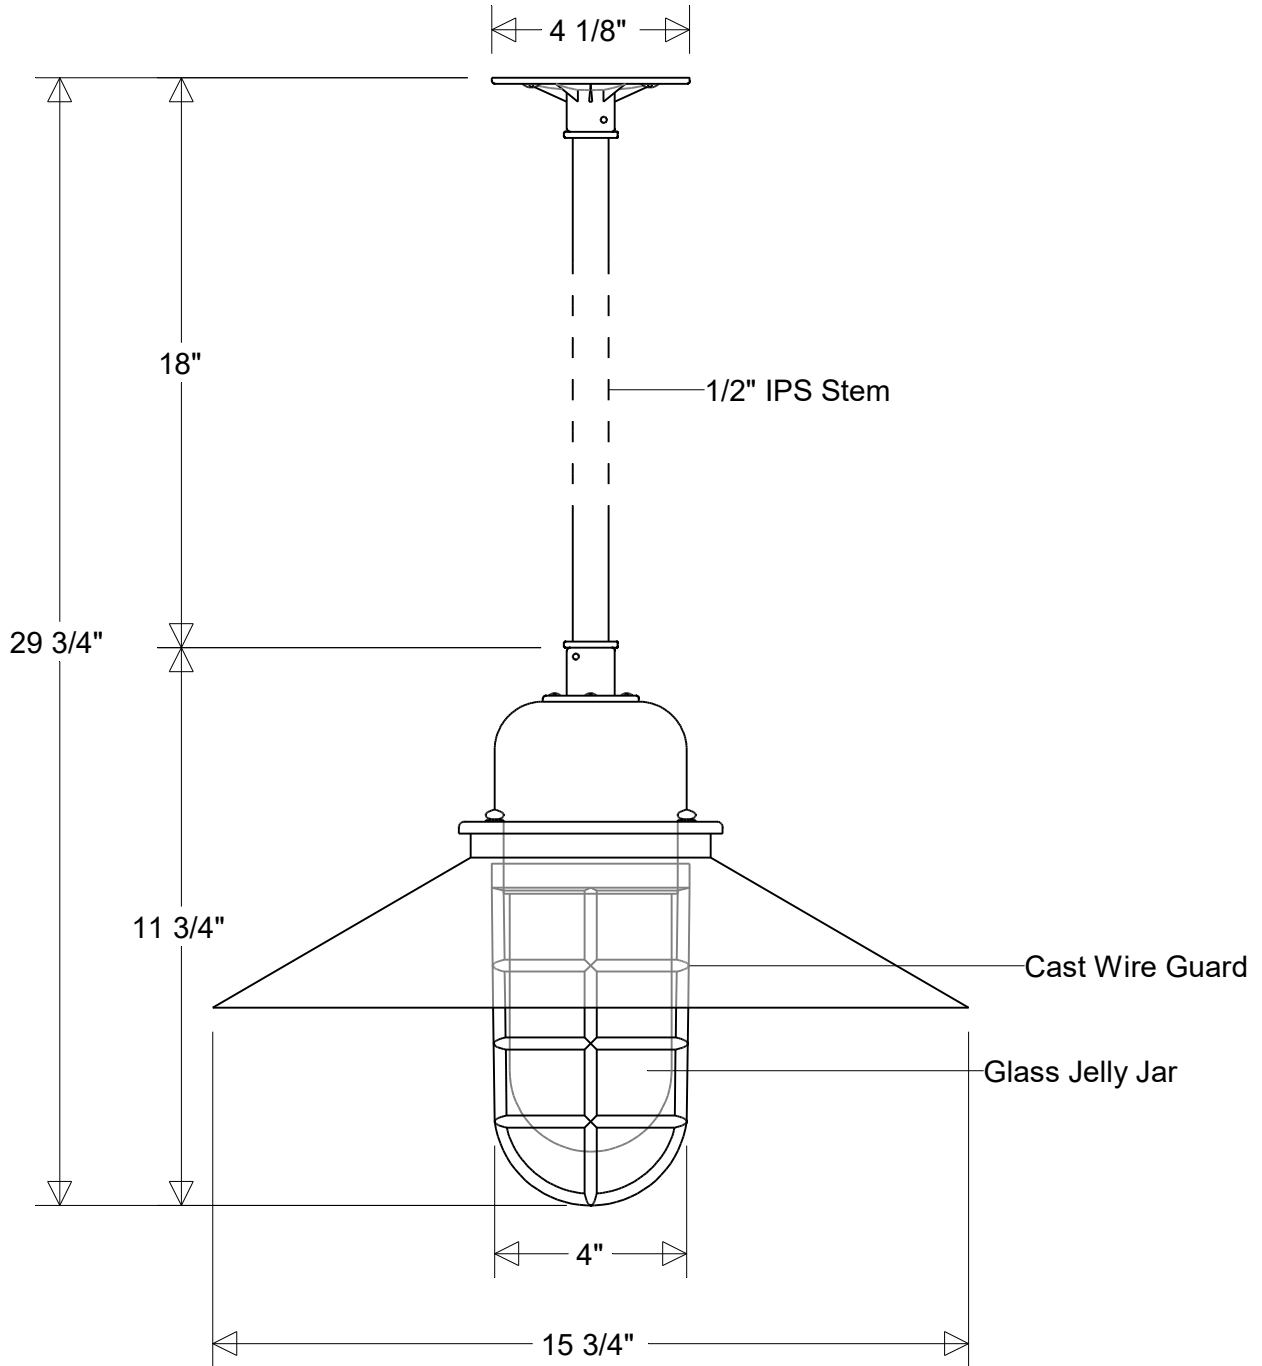

Job Info

#423/16-* -WG-18 Series

15 3/4" Dia | 29 3/4" H | 18" X 1/2" IPS Stem
 Jelly Jar: Clear (*4) | Prismatic (*4P) | Frost (*5)

Lamp Options:

E26 Socket
 LED12

Finish:

29 Oven Baked
 Powder Coated Paints

Material:

Aluminum
 Glass Jelly Jar

Drawn:

CB
 06/2026

Note:

All dimensions are nominal.
 Actual dimensions may vary.

Scale:

1/4

Job Info

#423/16-*-WG-18

15 3/4" Dia | 29 3/4" H | 18" X 1/2" IPS Stem
 Jelly Jar: Clear (*4) | Prismatic (*4P) | Frost (*5)

Lamp: E26 Socket
 Max Wattage: 100 W
 Number of Sockets: 1
 120 V

Finish:
 29 Oven Baked
 Powder Coated Paints
 Material:
 Aluminum
 Glass Jelly Jar

PROUDLY MADE IN THE USA SINCE 1962!
"SPECIALTIES ARE OUR SPECIALTY!"

Job Info

#423/16-*-WG-18 LED 12

15 3/4" Dia | 29 3/4" H | 18" X 1/2" IPS Stem
 Jelly Jar: Clear (*4) | Prismatic (*4P) | Frost (*5)

Lamp: 12 W LED
 CCT: 3K or 4K
 75W Inc Equivalent
 80 CRI
 120V
 Electronic Dimming