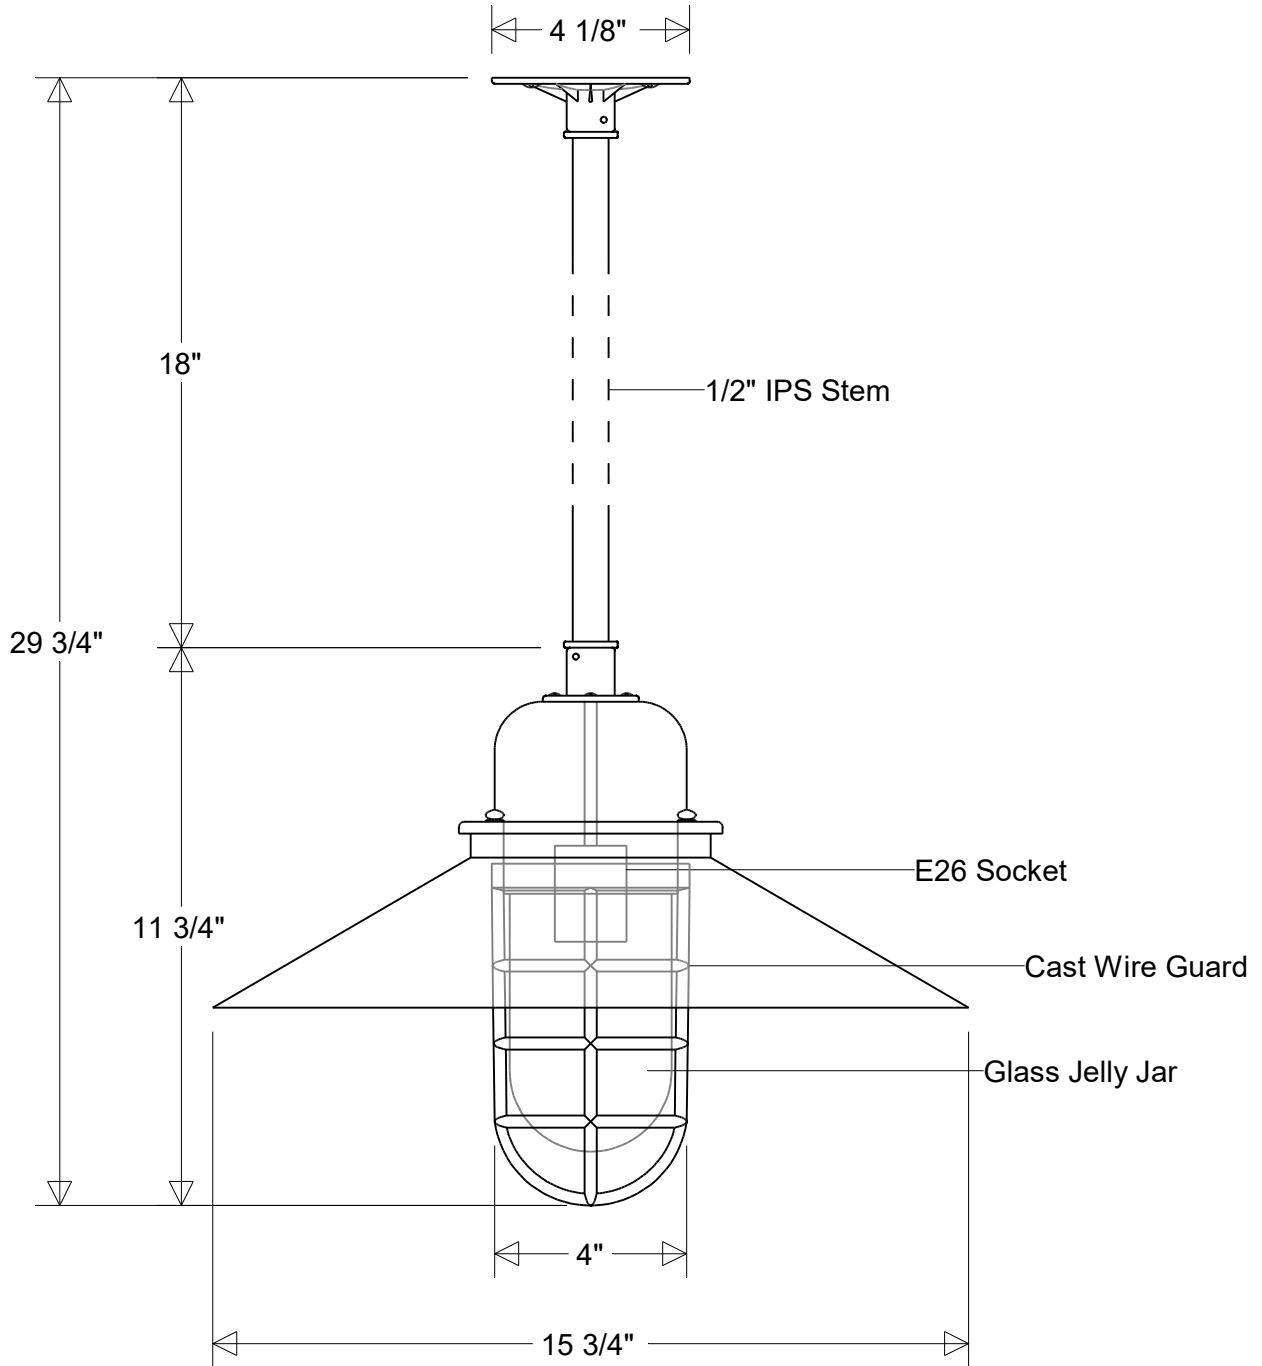

Job Info

#423/16-* -WG-18 Series

15 3/4" Dia | 29 3/4" H | 18" X 1/2" IPS Stem
 Jelly Jar: Clear (*4) | Prismatic (*4P) | Frost (*5)

Lamp Options:

E26 Socket
 LED12

Finish:

29 Oven Baked
 Powder Coated Paints

Material:

Aluminum
 Glass Jelly Jar

Drawn:

CB
 06/2026

Note:

All dimensions are nominal.
 Actual dimensions may vary.

Scale:

1/4

Job Info

#423/16-*-WG-18

15 3/4" Dia | 29 3/4" H | 18" X 1/2" IPS Stem
 Jelly Jar: Clear (*4) | Prismatic (*4P) | Frost (*5)

Lamp: E26 Socket
 Max Wattage: 100 W
 Number of Sockets: 1
 120 V

Finish:
 29 Oven Baked
 Powder Coated Paints
 Material:
 Aluminum
 Glass Jelly Jar

PROUDLY MADE IN THE USA SINCE 1962!
"SPECIALTIES ARE OUR SPECIALTY!"

Job Info

#423/16-*-WG-18 LED 12

15 3/4" Dia | 29 3/4" H | 18" X 1/2" IPS Stem
 Jelly Jar: Clear (*4) | Prismatic (*4P) | Frost (*5)

Lamp: 12 W LED
 CCT: 3K or 4K
 75W Inc Equivalent
 80 CRI
 120V
 Electronic Dimming