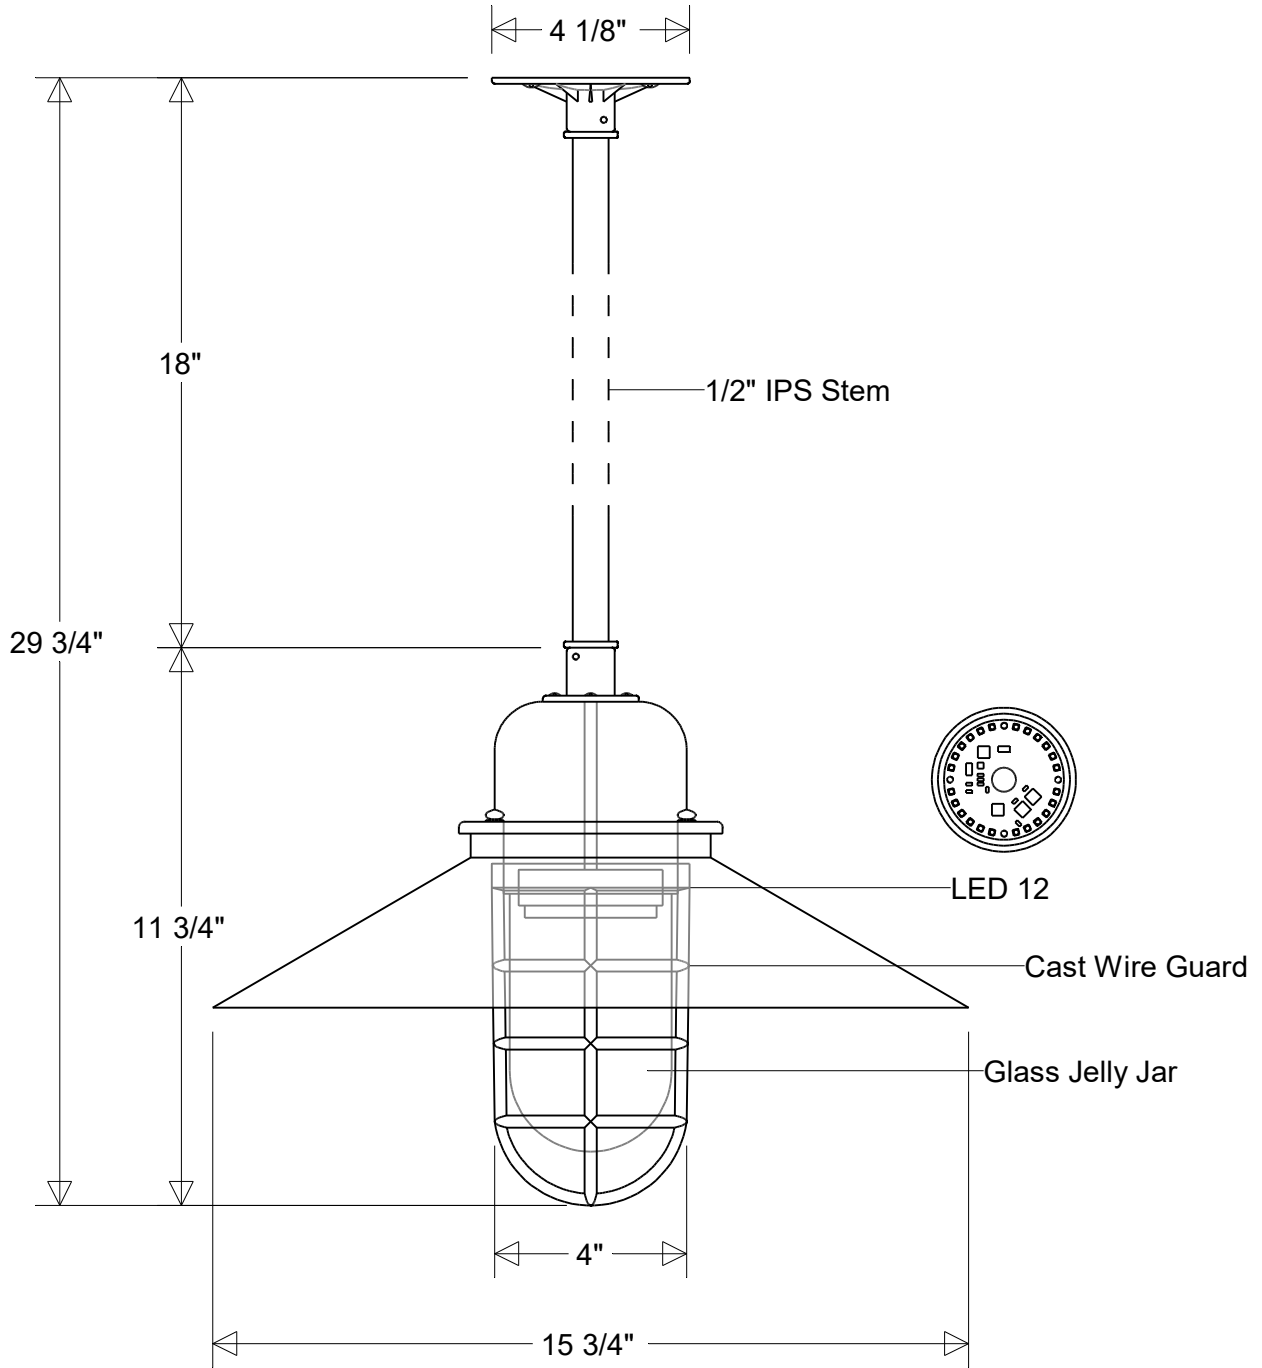

Job Info

#423/16-* -WG-18 Series

15 3/4" Dia | 29 3/4" H | 18" X 1/2" IPS Stem
 Jelly Jar: Clear (*4) | Prismatic (*4P) | Frost (*5)

Lamp Options:

E26 Socket
 LED12

Finish:

29 Oven Baked
 Powder Coated Paints

Material:

Aluminum
 Glass Jelly Jar

Drawn:

CB
 06/2026

Note:

All dimensions are nominal.
 Actual dimensions may vary.

Scale:

1/4

Job Info

#423/16-*-WG-18

15 3/4" Dia | 29 3/4" H | 18" X 1/2" IPS Stem
 Jelly Jar: Clear (*4) | Prismatic (*4P) | Frost (*5)

Lamp: E26 Socket
 Max Wattage: 100 W
 Number of Sockets: 1
 120 V

Finish:
 29 Oven Baked
 Powder Coated Paints
 Material:
 Aluminum
 Glass Jelly Jar

PROUDLY MADE IN THE USA SINCE 1962!
"SPECIALTIES ARE OUR SPECIALTY!"

Job Info

#423/16-*-WG-18 LED 12

15 3/4" Dia | 29 3/4" H | 18" X 1/2" IPS Stem
 Jelly Jar: Clear (*4) | Prismatic (*4P) | Frost (*5)

Lamp: 12 W LED
 CCT: 3K or 4K
 75W Inc Equivalent
 80 CRI
 120V
 Electronic Dimming