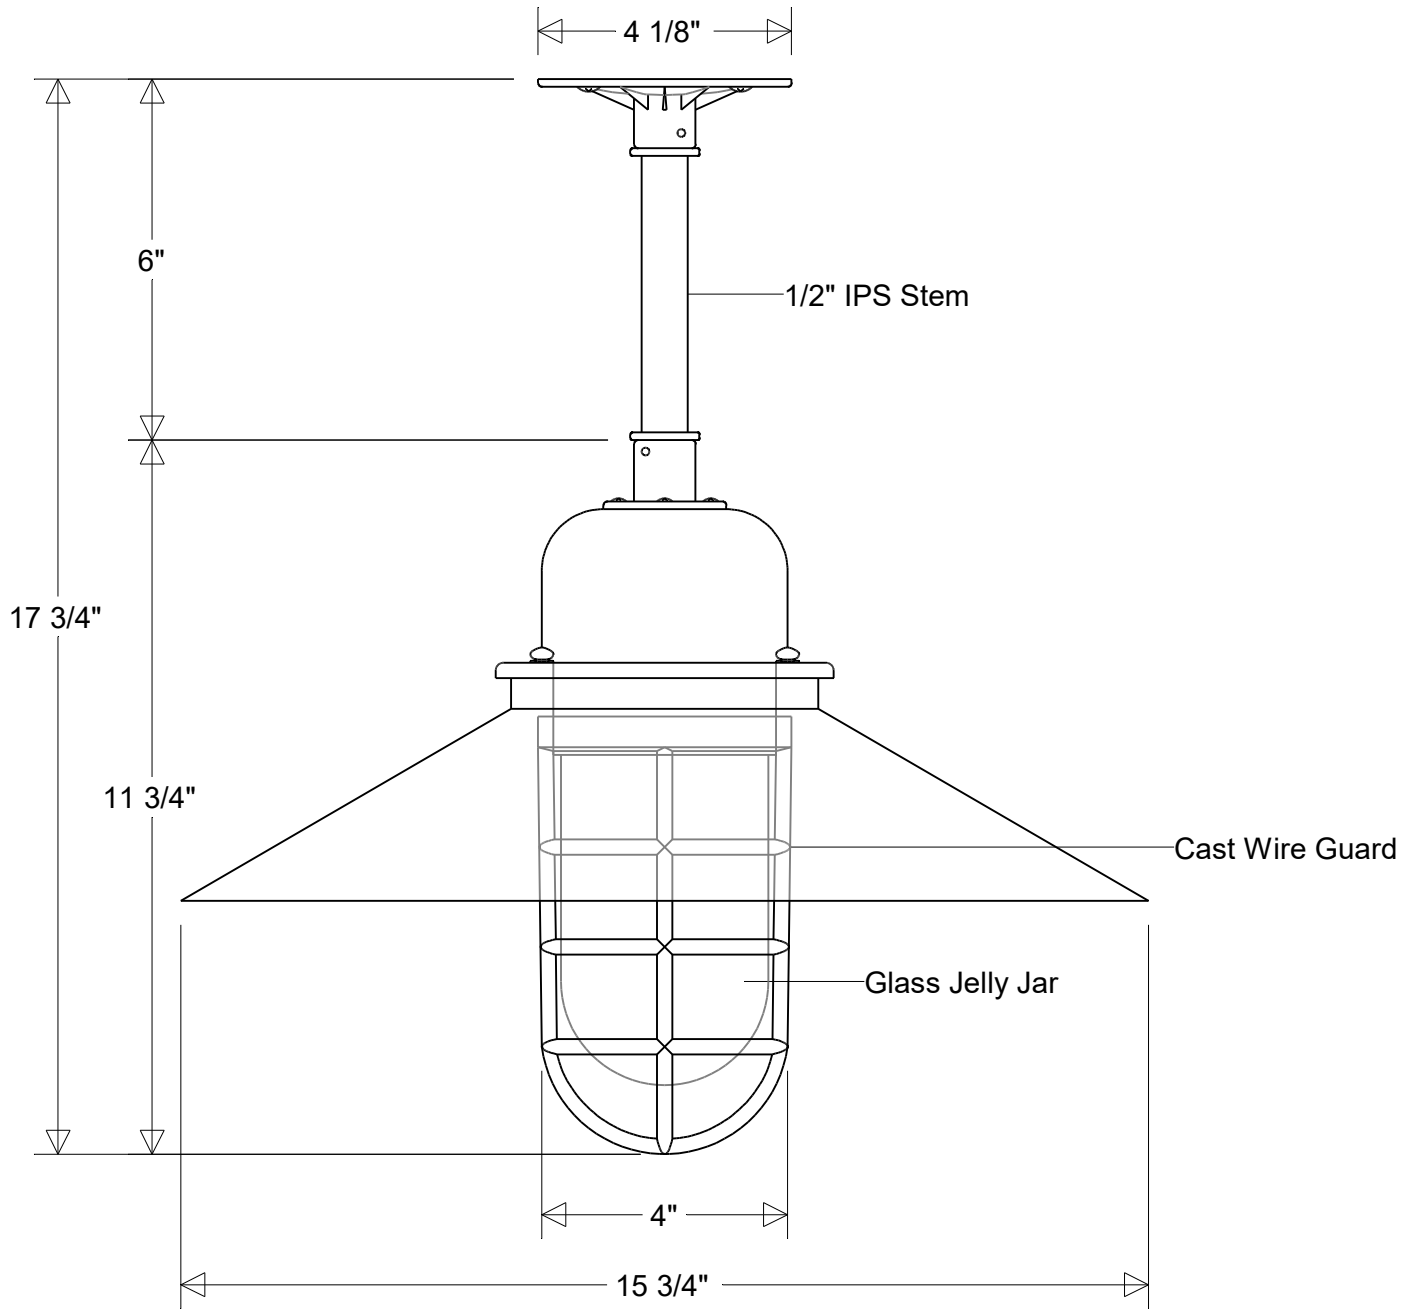

Job Info

#423/16-* -WG-18-6 Series

15 3/4" Dia | 17 3/4" H | 6" X 1/2" IPS Stem
 Jelly Jar: Clear (*4) | Prismatic (*4P) | Frost (*5)

Lamp Options:
 E26 Socket
 LED12

Finish:
 29 Oven Baked
 Powder Coated Paints

PROUDLY MADE IN THE USA SINCE 1962!
"SPECIALTIES ARE OUR SPECIALTY!"

Job Info

#423/16-*-WG-18-6

15 3/4" Dia | 17 3/4" H | 6" X 1/2" IPS Stem
 Jelly Jar: Clear (*4) | Prismatic (*4P) | Frost (*5)

Lamp: E26 Socket

Job Info

#423/16-* -WG-18-6 LED 12

15 3/4" Dia | 17 3/4" H | 6" X 1/2" IPS Stem
 Jelly Jar: Clear (*4) | Prismatic (*4P) | Frost (*5)

Lamp: 12 W LED
 CCT: 3K or 4K
 75W Inc Equivalent
 80 CRI
 120V
 Electronic Dimming