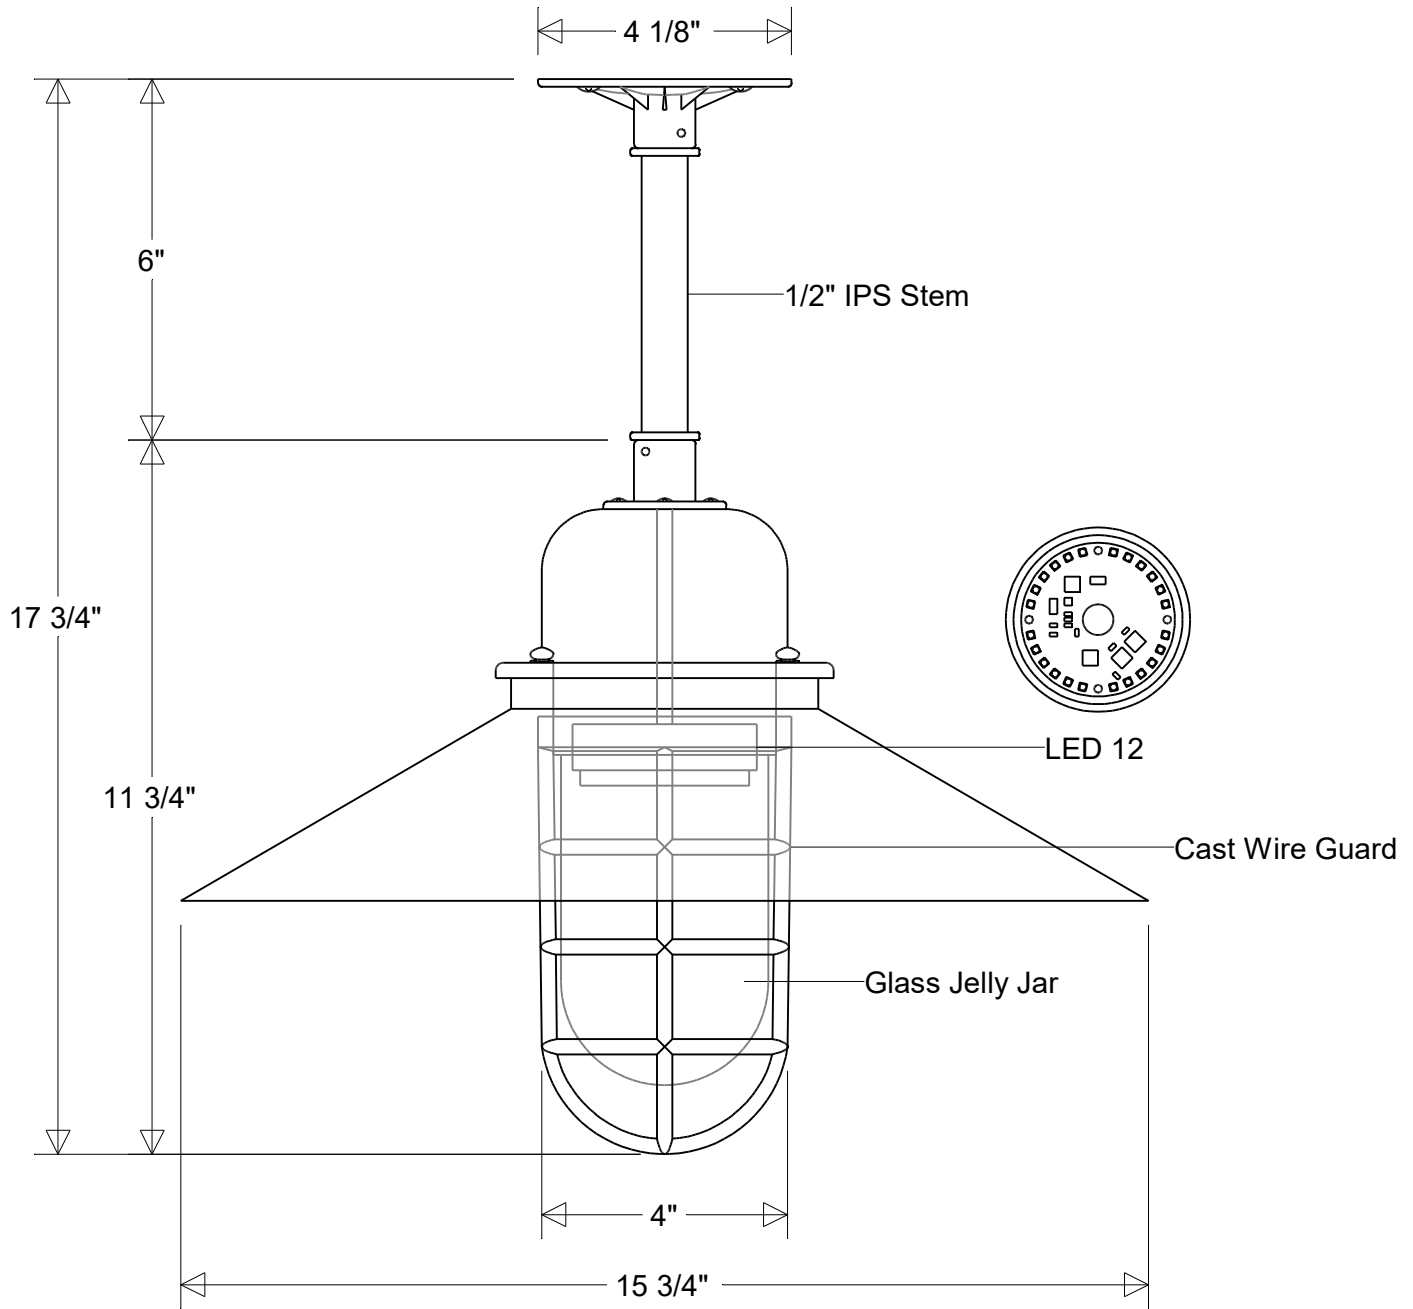

Job Info

#423/16-* -WG-18-6 Series

15 3/4" Dia | 17 3/4" H | 6" X 1/2" IPS Stem
 Jelly Jar: Clear (*4) | Prismatic (*4P) | Frost (*5)

Lamp Options:
 E26 Socket
 LED12

Finish:
 29 Oven Baked
 Powder Coated Paints

PROUDLY MADE IN THE USA SINCE 1962!
"SPECIALTIES ARE OUR SPECIALTY!"

Job Info

#423/16-*-WG-18-6

15 3/4" Dia | 17 3/4" H | 6" X 1/2" IPS Stem
 Jelly Jar: Clear (*4) | Prismatic (*4P) | Frost (*5)

Lamp: E26 Socket

Glass Jelly Jar

Drawn:

CB

06/2026

Note:

All dimensions are nominal.

Actual dimensions may vary.

Scale:

Job Info

#423/16-* -WG-18-6 LED 12

15 3/4" Dia | 17 3/4" H | 6" X 1/2" IPS Stem
 Jelly Jar: Clear (*4) | Prismatic (*4P) | Frost (*5)

Lamp: 12 W LED
 CCT: 3K or 4K
 75W Inc Equivalent
 80 CRI
 120V
 Electronic Dimming