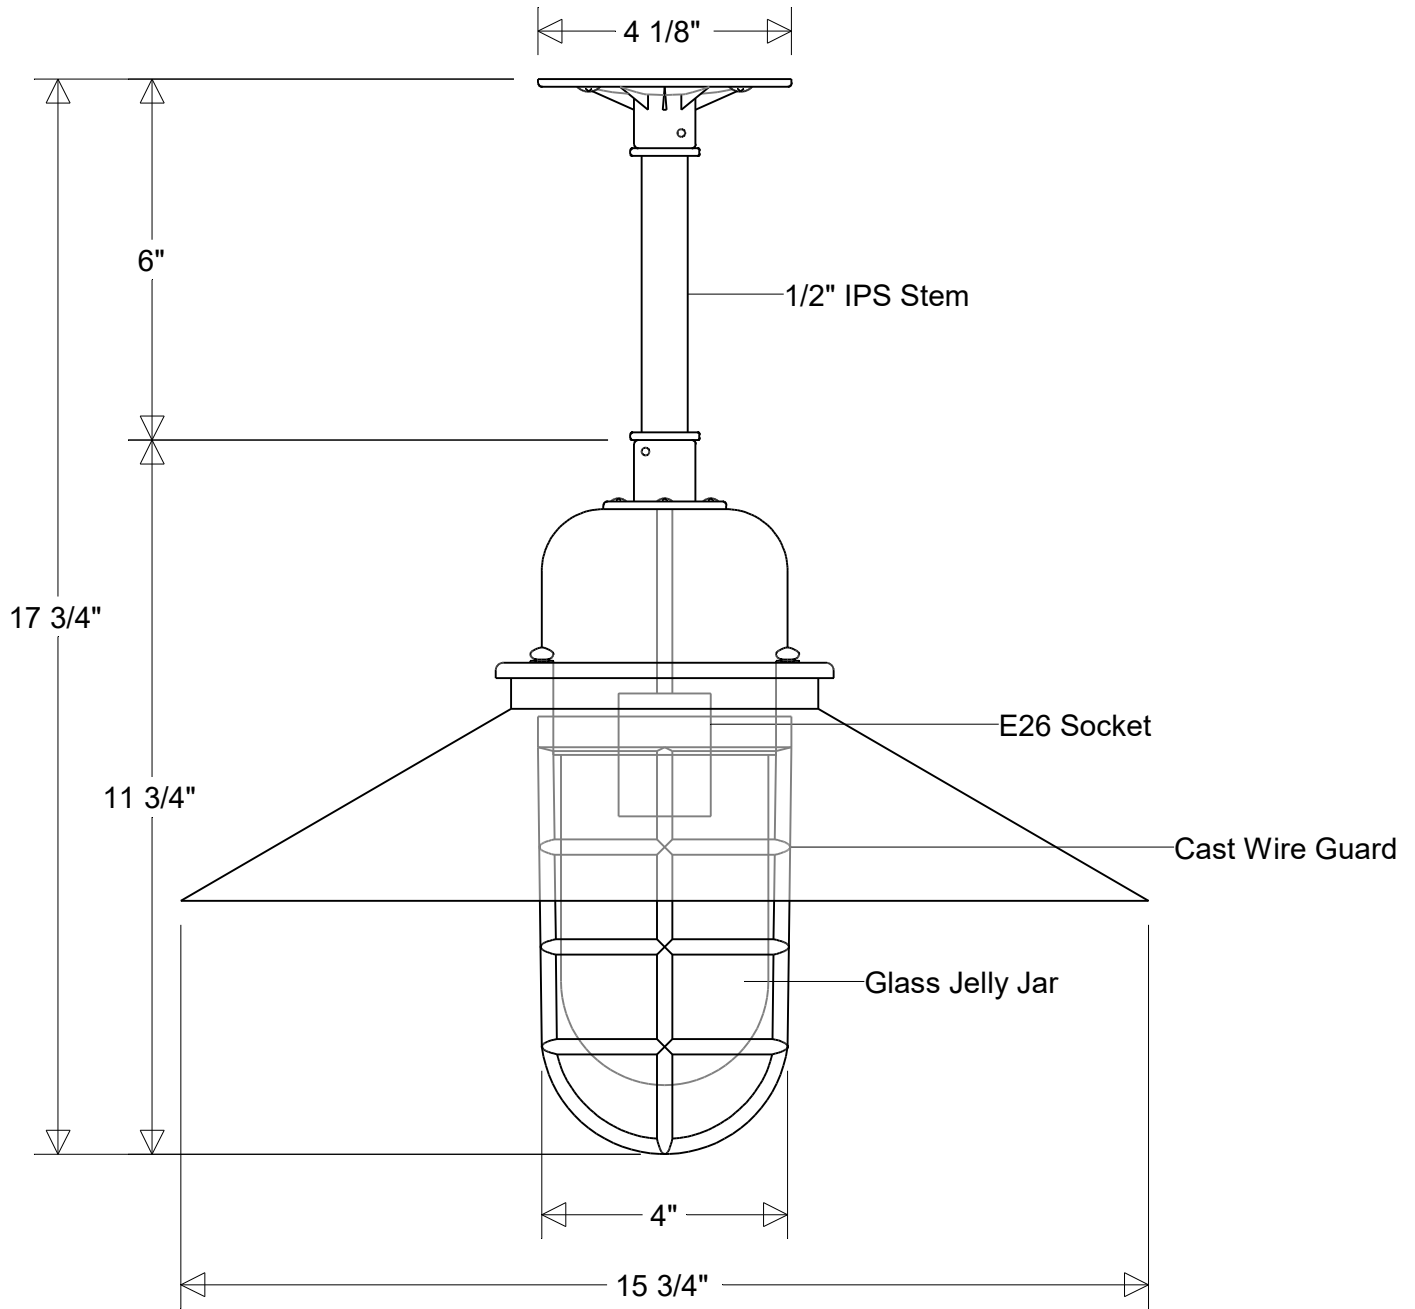

Job Info

#423/16-* -WG-18-6 Series

15 3/4" Dia | 17 3/4" H | 6" X 1/2" IPS Stem
 Jelly Jar: Clear (*4) | Prismatic (*4P) | Frost (*5)

Lamp Options:
 E26 Socket
 LED12

Finish:
 29 Oven Baked
 Powder Coated Paints

Material:
 Aluminum
 Glass Jelly Jar

Drawn:
 CB
 06/2026

Note:
 All dimensions are nominal.
 Actual dimensions may vary.

Scale:
 1 / 3.125

Approvals

Primelite Manufacturing Corp.

407 S Main St, Freeport, NY 11520
 Phone: (516) 868-4411 | Fax: (516) 868-4609
 sales@primelite-mfg.com | www.primelite-mfg.com

PROUDLY MADE IN THE USA SINCE 1962!
"SPECIALTIES ARE OUR SPECIALTY!"

Job Info

#423/16-*-WG-18-6

15 3/4" Dia | 17 3/4" H | 6" X 1/2" IPS Stem
 Jelly Jar: Clear (*4) | Prismatic (*4P) | Frost (*5)

Lamp: E26 Socket

Job Info

#423/16-* -WG-18-6 LED 12

15 3/4" Dia | 17 3/4" H | 6" X 1/2" IPS Stem
 Jelly Jar: Clear (*4) | Prismatic (*4P) | Frost (*5)

Lamp: 12 W LED
 CCT: 3K or 4K
 75W Inc Equivalent
 80 CRI
 120V
 Electronic Dimming