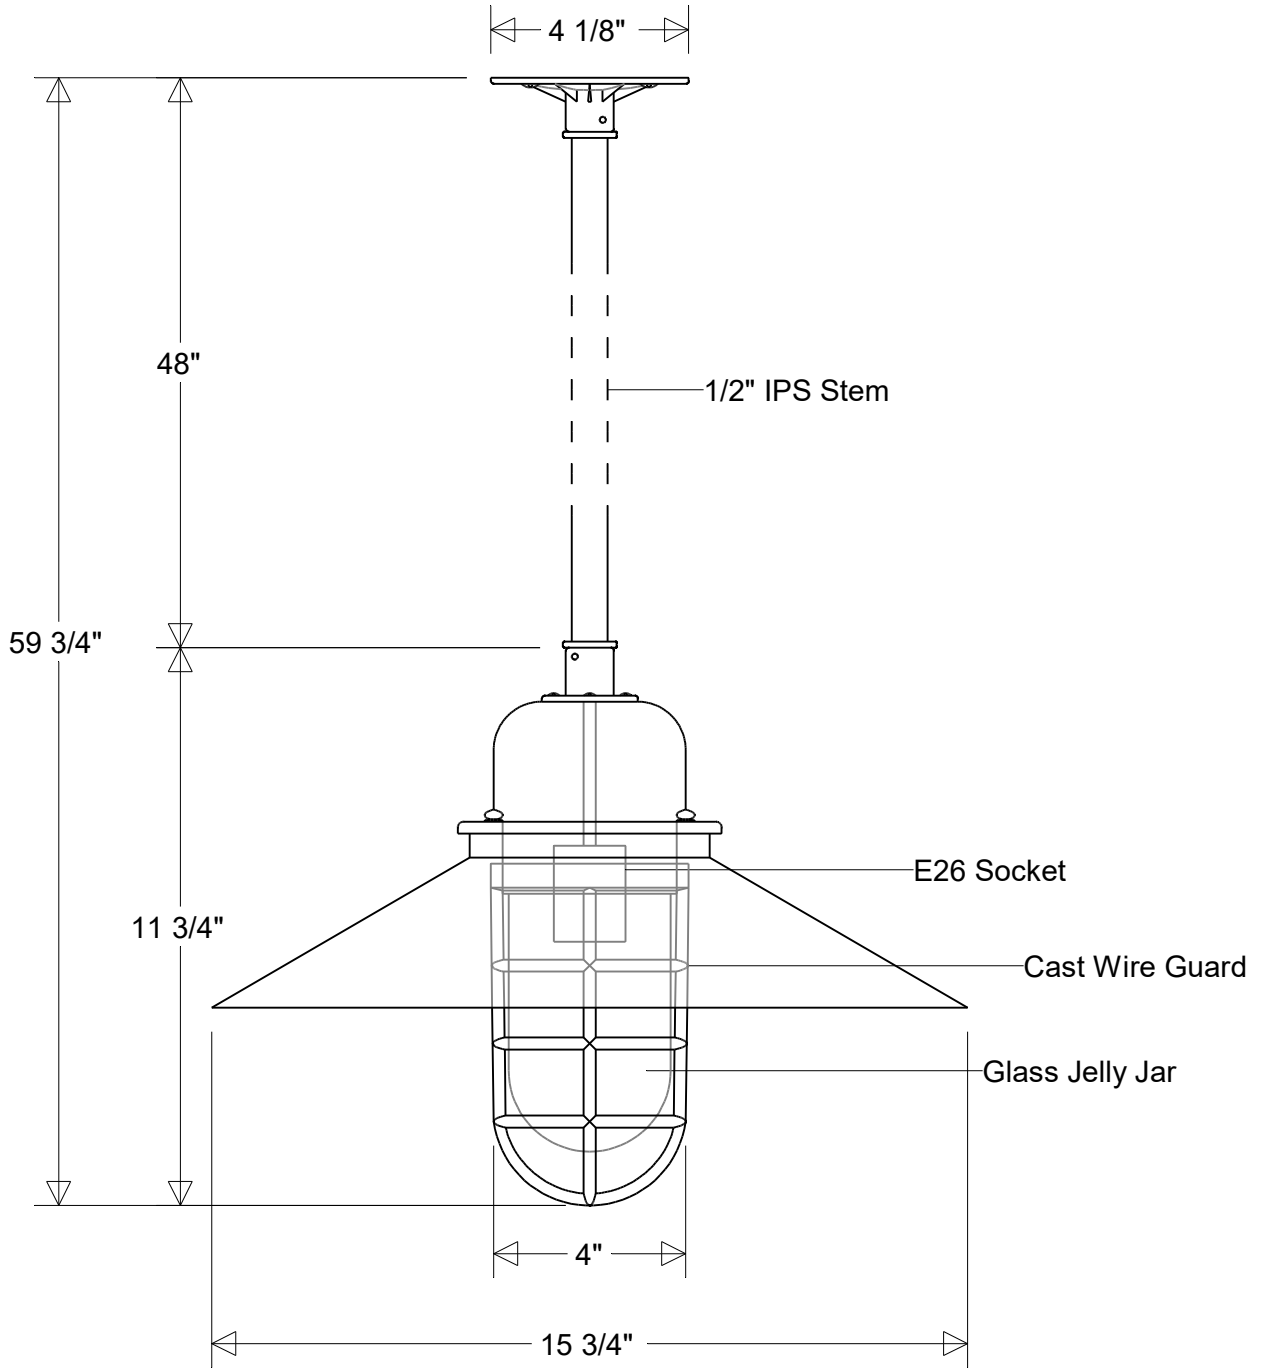

Job Info

#423/16-*-WG-18-48 Series

15 3/4" Dia | 59 3/4" H | 48" X 1/2" IPS Stem
 Jelly Jar: Clear (*4) | Prismatic (*4P) | Frost (*5)

Lamp Options:

E26 Socket
 LED12

Finish:

29 Oven Baked
 Powder Coated Paints

Material:

Aluminum
 Glass Jelly Jar

Drawn:

CB
 06/2026

Note:

All dimensions are nominal.
 Actual dimensions may vary.

Scale:

1/4

Job Info

#423/16-*-WG-18-48

15 3/4" Dia | 59 3/4" H | 48" X 1/2" IPS Stem
 Jelly Jar: Clear (*4) | Prismatic (*4P) | Frost (*5)

Lamp: E26 Socket

Max Wattage: 100 W

Number of Sockets: 1

120 V

Finish: