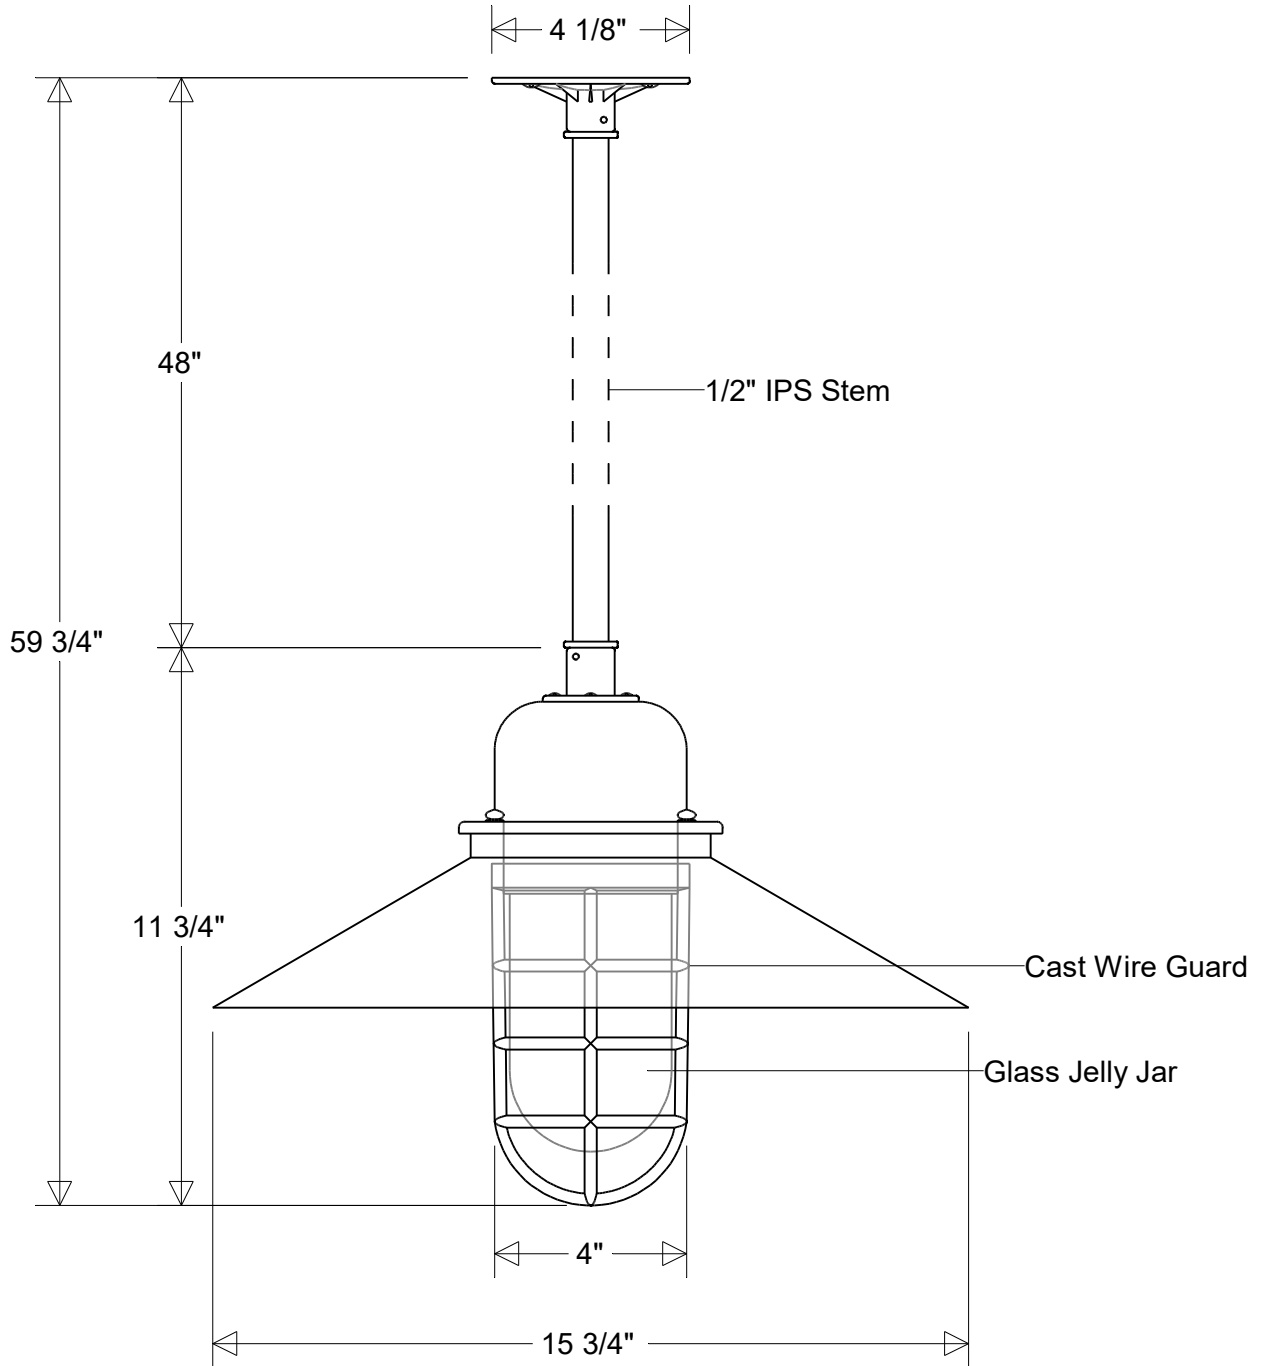

Job Info

#423/16-*-WG-18-48 Series

15 3/4" Dia | 59 3/4" H | 48" X 1/2" IPS Stem
 Jelly Jar: Clear (*4) | Prismatic (*4P) | Frost (*5)

Lamp Options:

E26 Socket
 LED12

Finish:

29 Oven Baked
 Powder Coated Paints

Material:

Aluminum
 Glass Jelly Jar

Drawn:

CB
 06/2026

Note:

All dimensions are nominal.
 Actual dimensions may vary.

Scale:

1/4

Job Info

#423/16-*-WG-18-48

15 3/4" Dia | 59 3/4" H | 48" X 1/2" IPS Stem
 Jelly Jar: Clear (*4) | Prismatic (*4P) | Frost (*5)

Lamp: E26 Socket

Max Wattage: 100 W

Number of Sockets: 1

120 V

Finish: