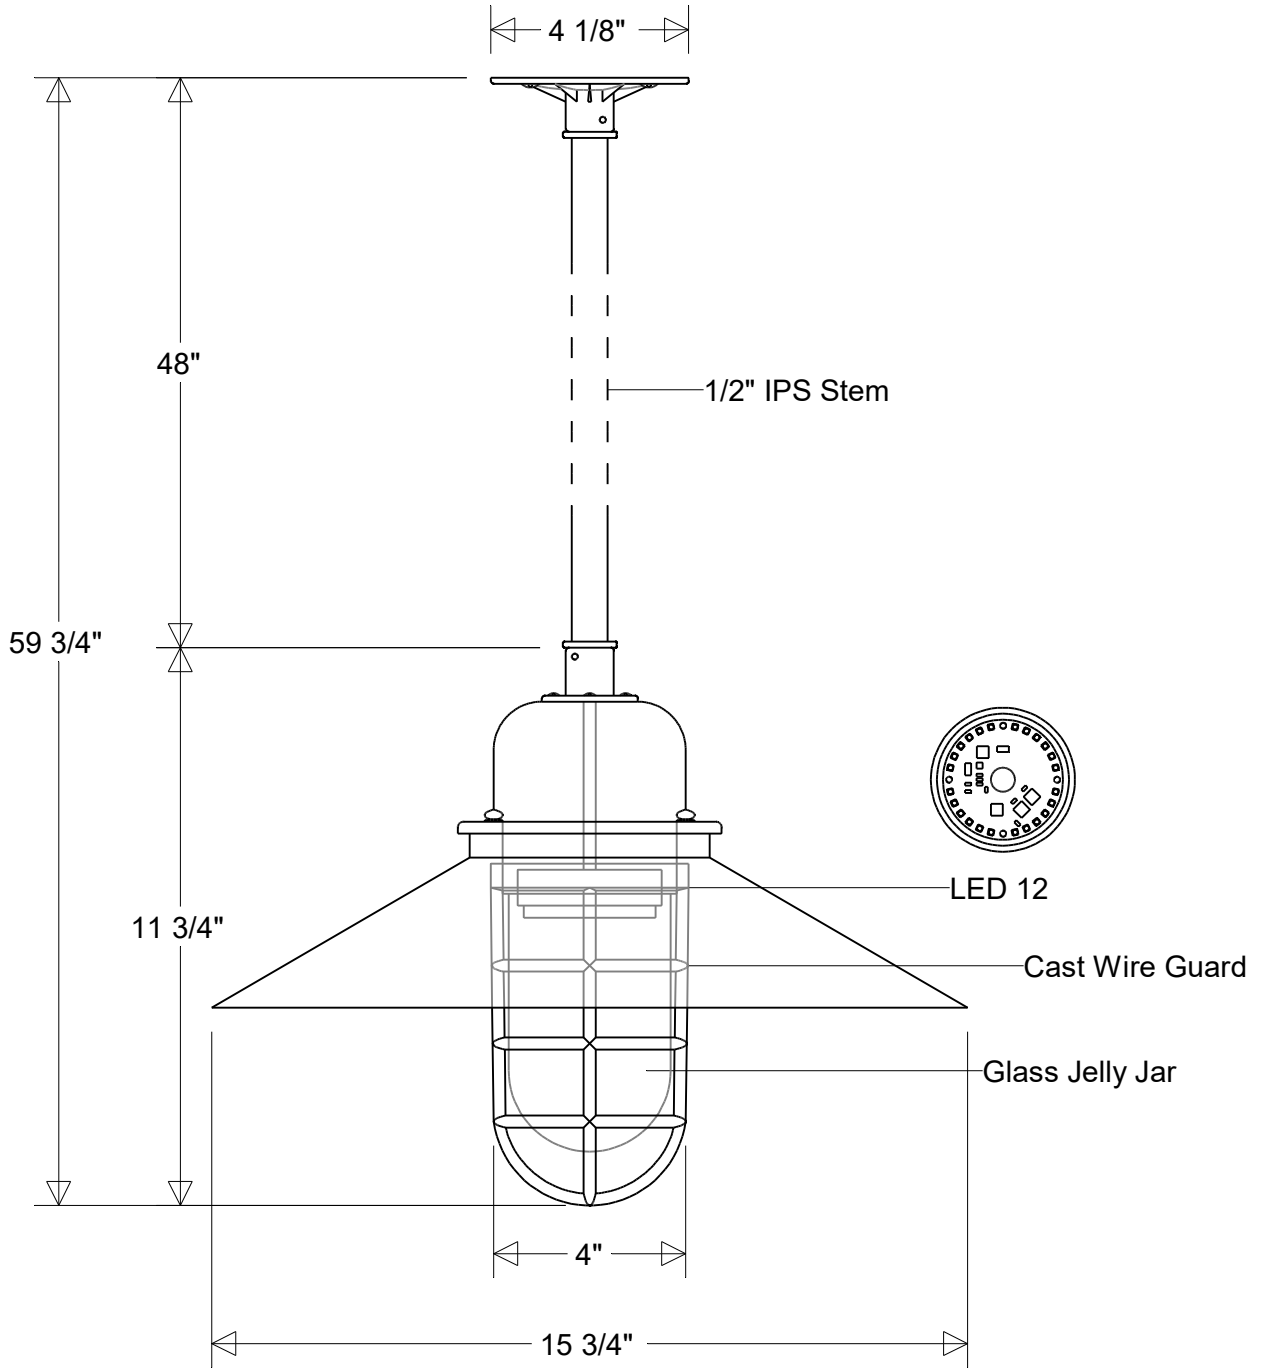

Material:

Aluminum
 Glass Jelly Jar

Drawn:

CB
 06/2026

Note:

All dimensions are nominal.
 Actual dimensions may vary.

Scale:

1/4

Job Info

#423/16-*-WG-18-48

15 3/4" Dia | 59 3/4" H | 48" X 1/2" IPS Stem
 Jelly Jar: Clear (*4) | Prismatic (*4P) | Frost (*5)

Lamp: E26 Socket

Max Wattage: 100 W

Number of Sockets: 1

120 V

Finish:

PROUDLY MADE IN THE USA SINCE 1962!
"SPECIALTIES ARE OUR SPECIALTY!"

Job Info

#423/16-*-WG-18-48 LED 12

15 3/4" Dia | 59 3/4" H | 48" X 1/2" IPS Stem
 Jelly Jar: Clear (*4) | Prismatic (*4P) | Frost (*5)