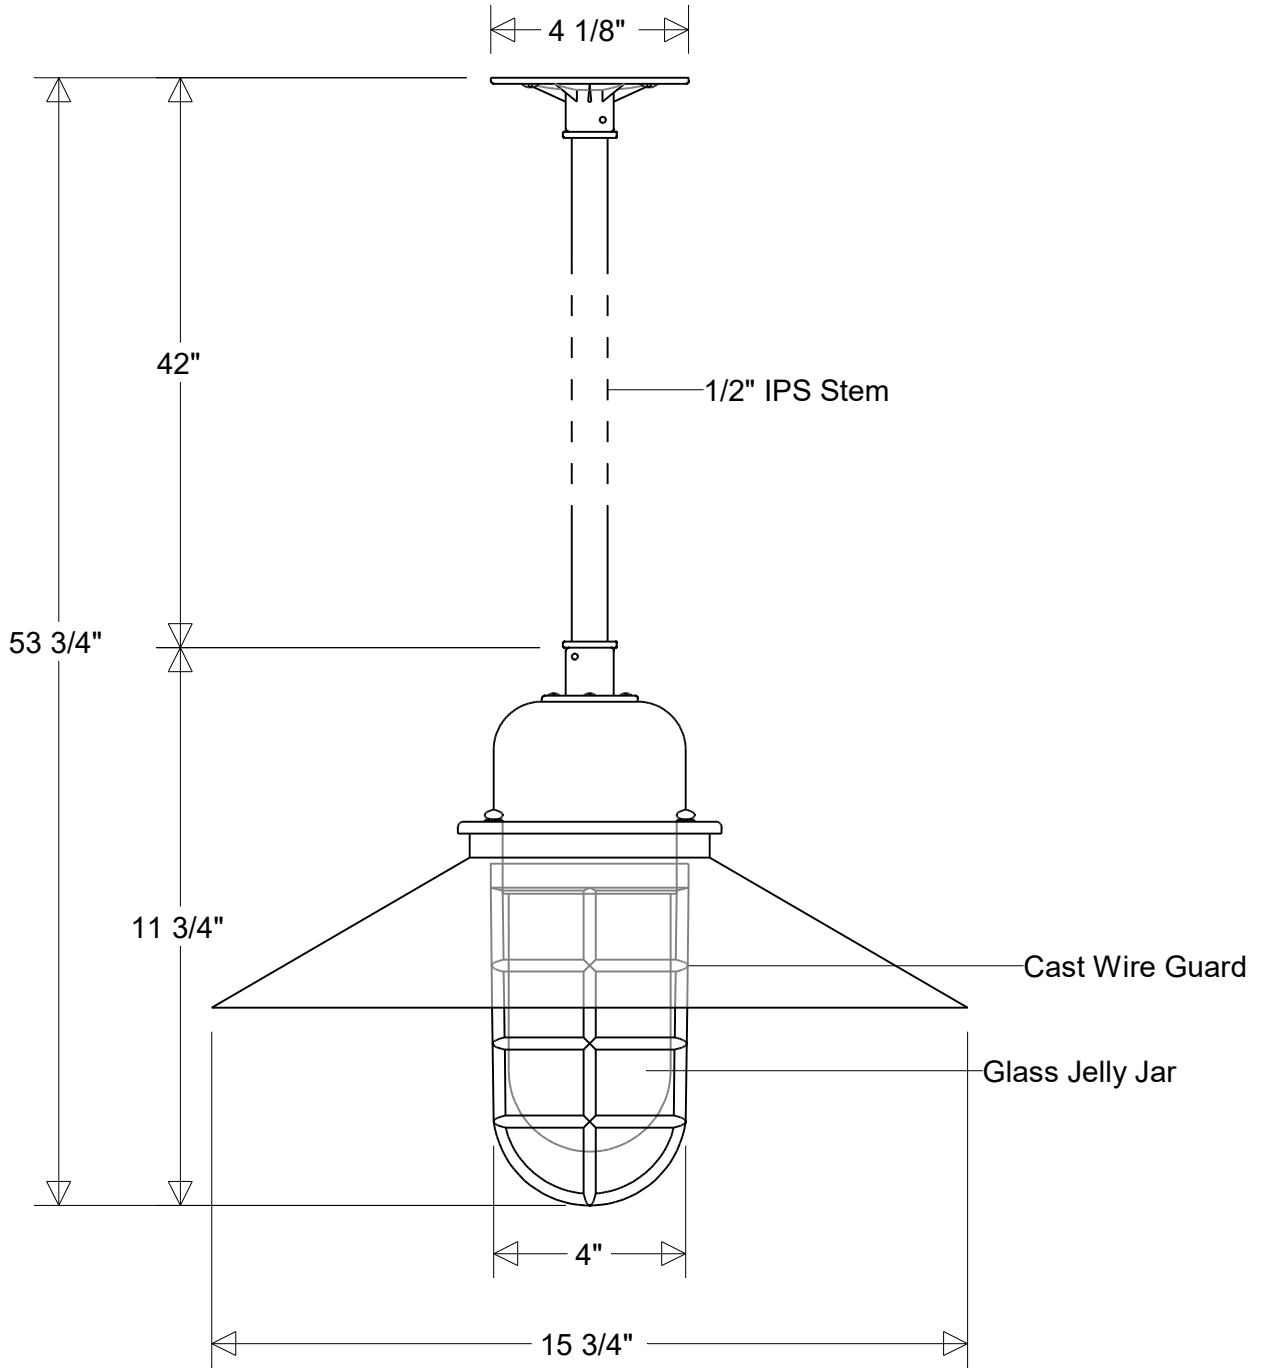

Job Info

#423/16-*-WG-18-42 Series

15 3/4" Dia | 53 3/4" H | 42" X 1/2" IPS Stem
 Jelly Jar: Clear (*4) | Prismatic (*4P) | Frost (*5)

Lamp Options:
 E26 Socket
 LED12

Finish:
 29 Oven Baked
 Powder Coated Paints

PROUDLY MADE IN THE USA SINCE 1962!
"SPECIALTIES ARE OUR SPECIALTY!"

Job Info

#423/16-*-WG-18-42

15 3/4" Dia | 53 3/4" H | 42" X 1/2" IPS Stem
 Jelly Jar: Clear (*4) | Prismatic (*4P) | Frost (*5)

Lamp: E26 Socket

Job Info

#423/16-*-WG-18-42 LED 12

15 3/4" Dia | 53 3/4" H | 42" X 1/2" IPS Stem
 Jelly Jar: Clear (*4) | Prismatic (*4P) | Frost (*5)

Lamp: 12 W LED
 CCT: 3K or 4K
 75W Inc Equivalent
 80 CRI
 120V
 Electronic Dimming