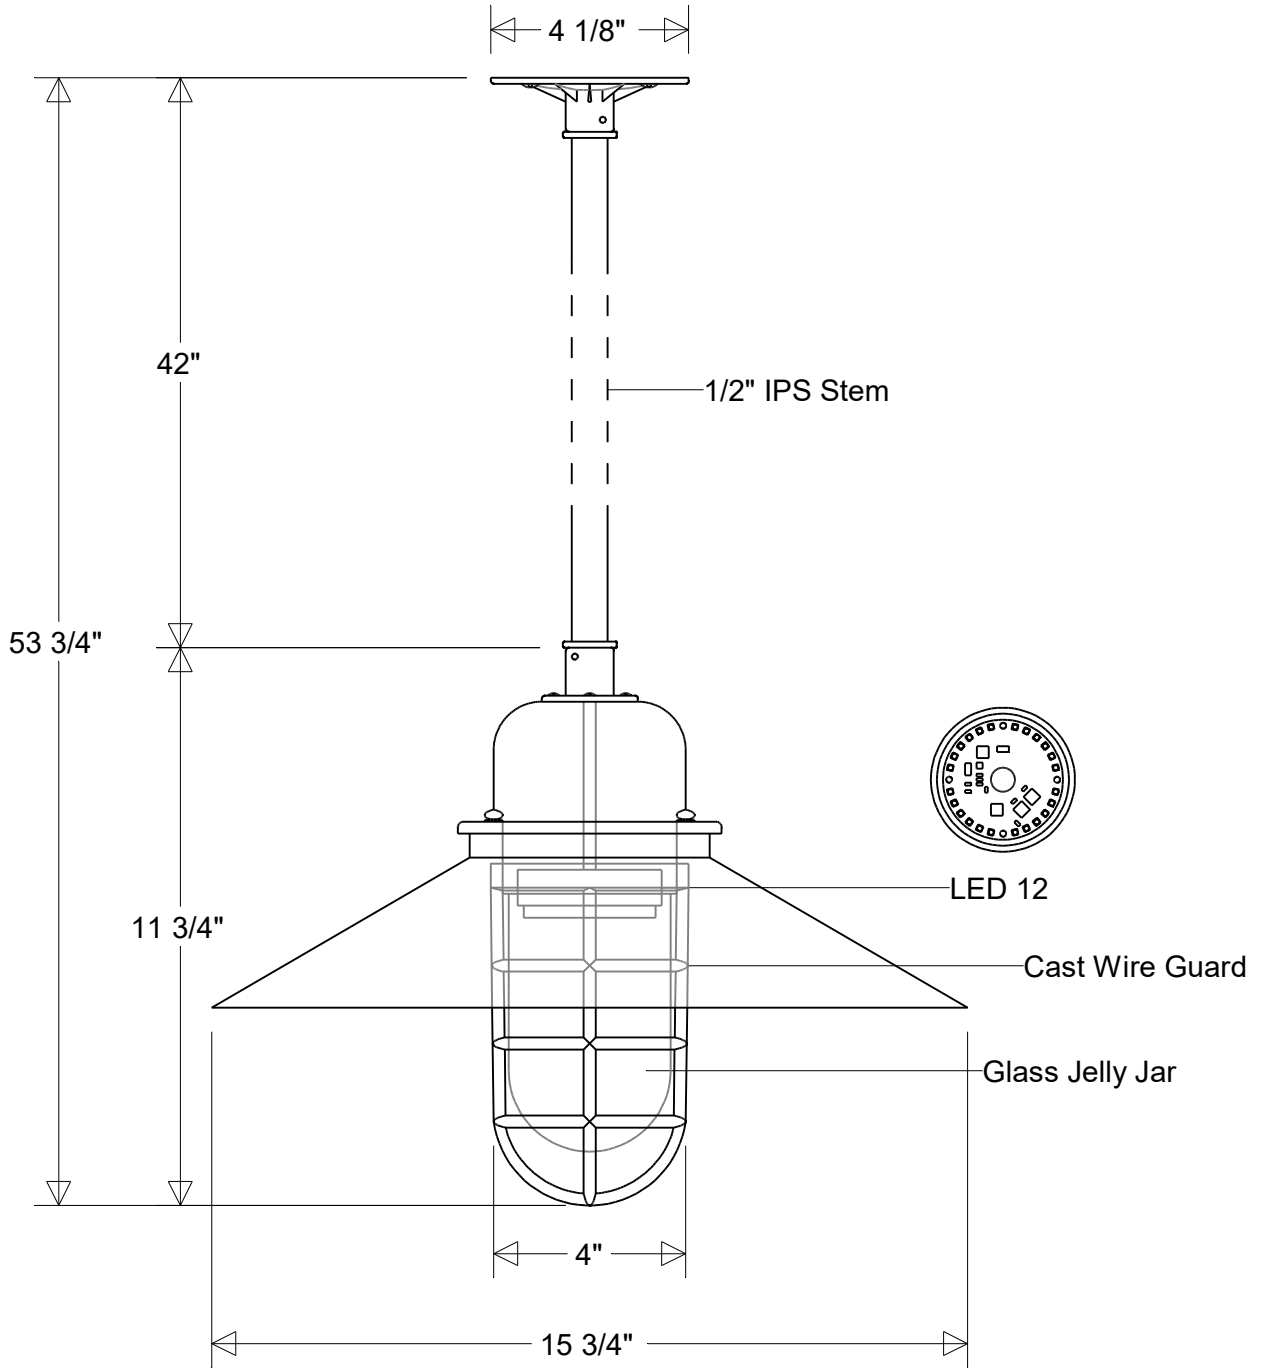

PROUDLY MADE IN THE USA SINCE 1962!
"SPECIALTIES ARE OUR SPECIALTY!"

Job Info

#423/16-*-WG-18-42

15 3/4" Dia | 53 3/4" H | 42" X 1/2" IPS Stem
 Jelly Jar: Clear (*4) | Prismatic (*4P) | Frost (*5)

Lamp: E26 Socket

Glass Jelly Jar

Drawn:

CB

06/2026

Note:

All dimensions are nominal.

Actual dimensions may vary.

Scale:

Job Info

#423/16-*-WG-18-42 LED 12

15 3/4" Dia | 53 3/4" H | 42" X 1/2" IPS Stem
 Jelly Jar: Clear (*4) | Prismatic (*4P) | Frost (*5)

Lamp: 12 W LED
 CCT: 3K or 4K
 75W Inc Equivalent
 80 CRI
 120V
 Electronic Dimming