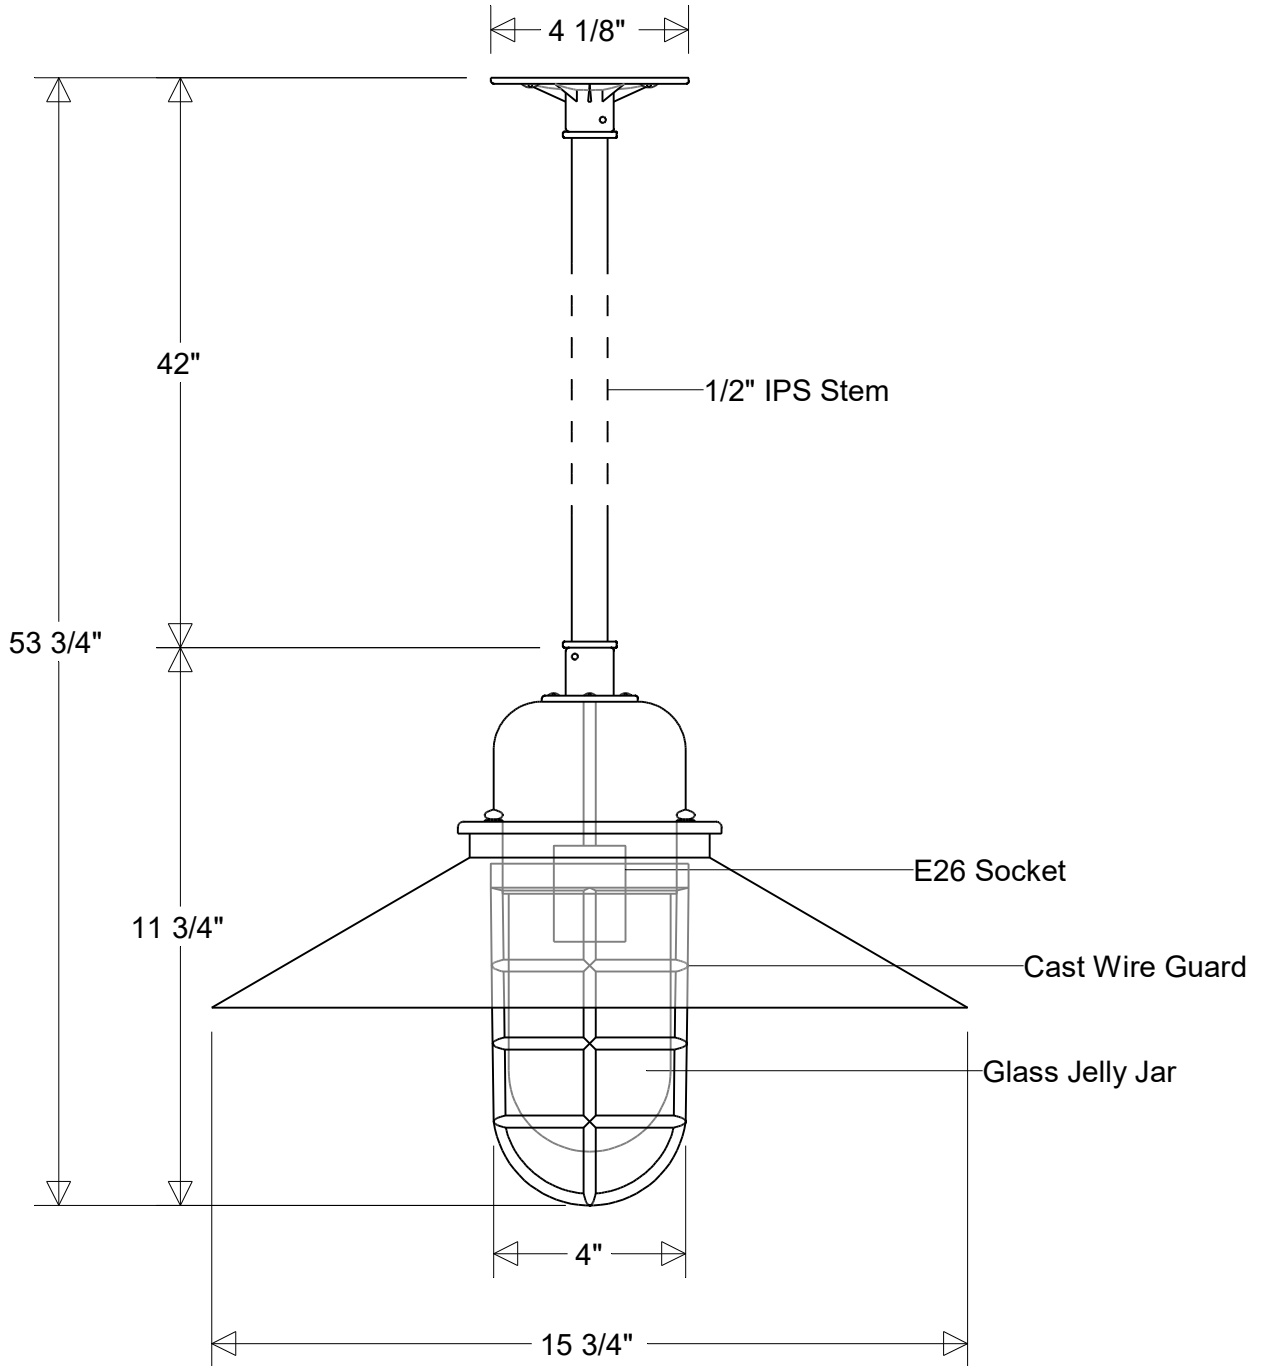

Job Info

#423/16-*-WG-18-42 Series

15 3/4" Dia | 53 3/4" H | 42" X 1/2" IPS Stem
 Jelly Jar: Clear (*4) | Prismatic (*4P) | Frost (*5)

Lamp Options:
 E26 Socket
 LED12

Finish:
 29 Oven Baked
 Powder Coated Paints

Material:
 Aluminum
 Glass Jelly Jar

Drawn:
 CB
 06/2026

Note:
 All dimensions are nominal.
 Actual dimensions may vary.

Scale:
 1/4

Approvals

Primelite Manufacturing Corp.

407 S Main St, Freeport, NY 11520
 Phone: (516) 868-4411 | Fax: (516) 868-4609
 sales@primelite-mfg.com | www.primelite-mfg.com

PROUDLY MADE IN THE USA SINCE 1962!
"SPECIALTIES ARE OUR SPECIALTY!"

Job Info

#423/16-*-WG-18-42

15 3/4" Dia | 53 3/4" H | 42" X 1/2" IPS Stem
 Jelly Jar: Clear (*4) | Prismatic (*4P) | Frost (*5)

Lamp: E26 Socket

Job Info

#423/16-*-WG-18-42 LED 12

15 3/4" Dia | 53 3/4" H | 42" X 1/2" IPS Stem
 Jelly Jar: Clear (*4) | Prismatic (*4P) | Frost (*5)

Lamp: 12 W LED
 CCT: 3K or 4K
 75W Inc Equivalent
 80 CRI
 120V
 Electronic Dimming