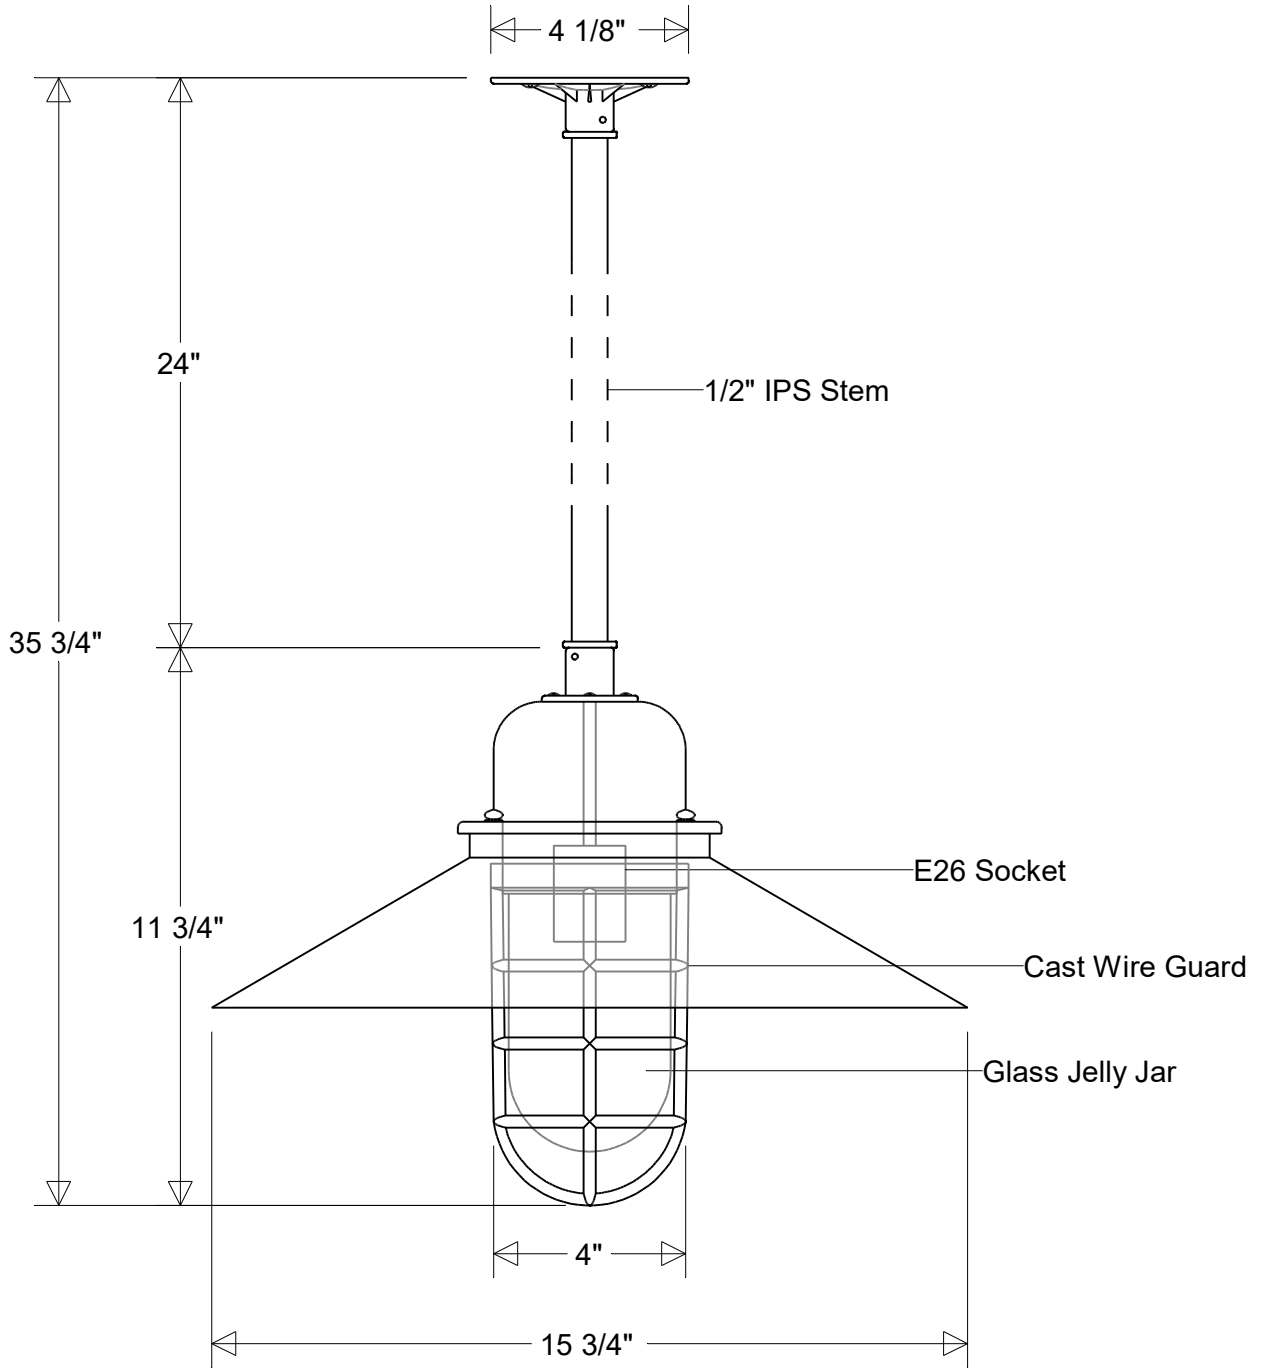

## #423/16-\*-WG-18-24 Series

15 3/4" Dia | 35 3/4" H | 24" X 1/2" IPS Stem  
 Jelly Jar: Clear (\*4) | Prismatic (\*4P) | Frost (\*5)

Lamp Options:  
 E26 Socket  
 LED12

Finish:  
 29 Oven Baked  
 Powder Coated Paints

Material:  
 Aluminum  
 Glass Jelly Jar

Drawn:  
 CB  
 06/2026

Note:  
 All dimensions are nominal.  
 Actual dimensions may vary.

Scale:  
 1/4

Approvals

## #423/16-\*-WG-18-24

15 3/4" Dia | 35 3/4" H | 24" X 1/2" IPS Stem  
 Jelly Jar: Clear (\*4) | Prismatic (\*4P) | Frost (\*5)

Lamp: E26 Socket

Max Wattage: 100 W

Number of Sockets: 1

120 V

Finish:

29 Oven Baked