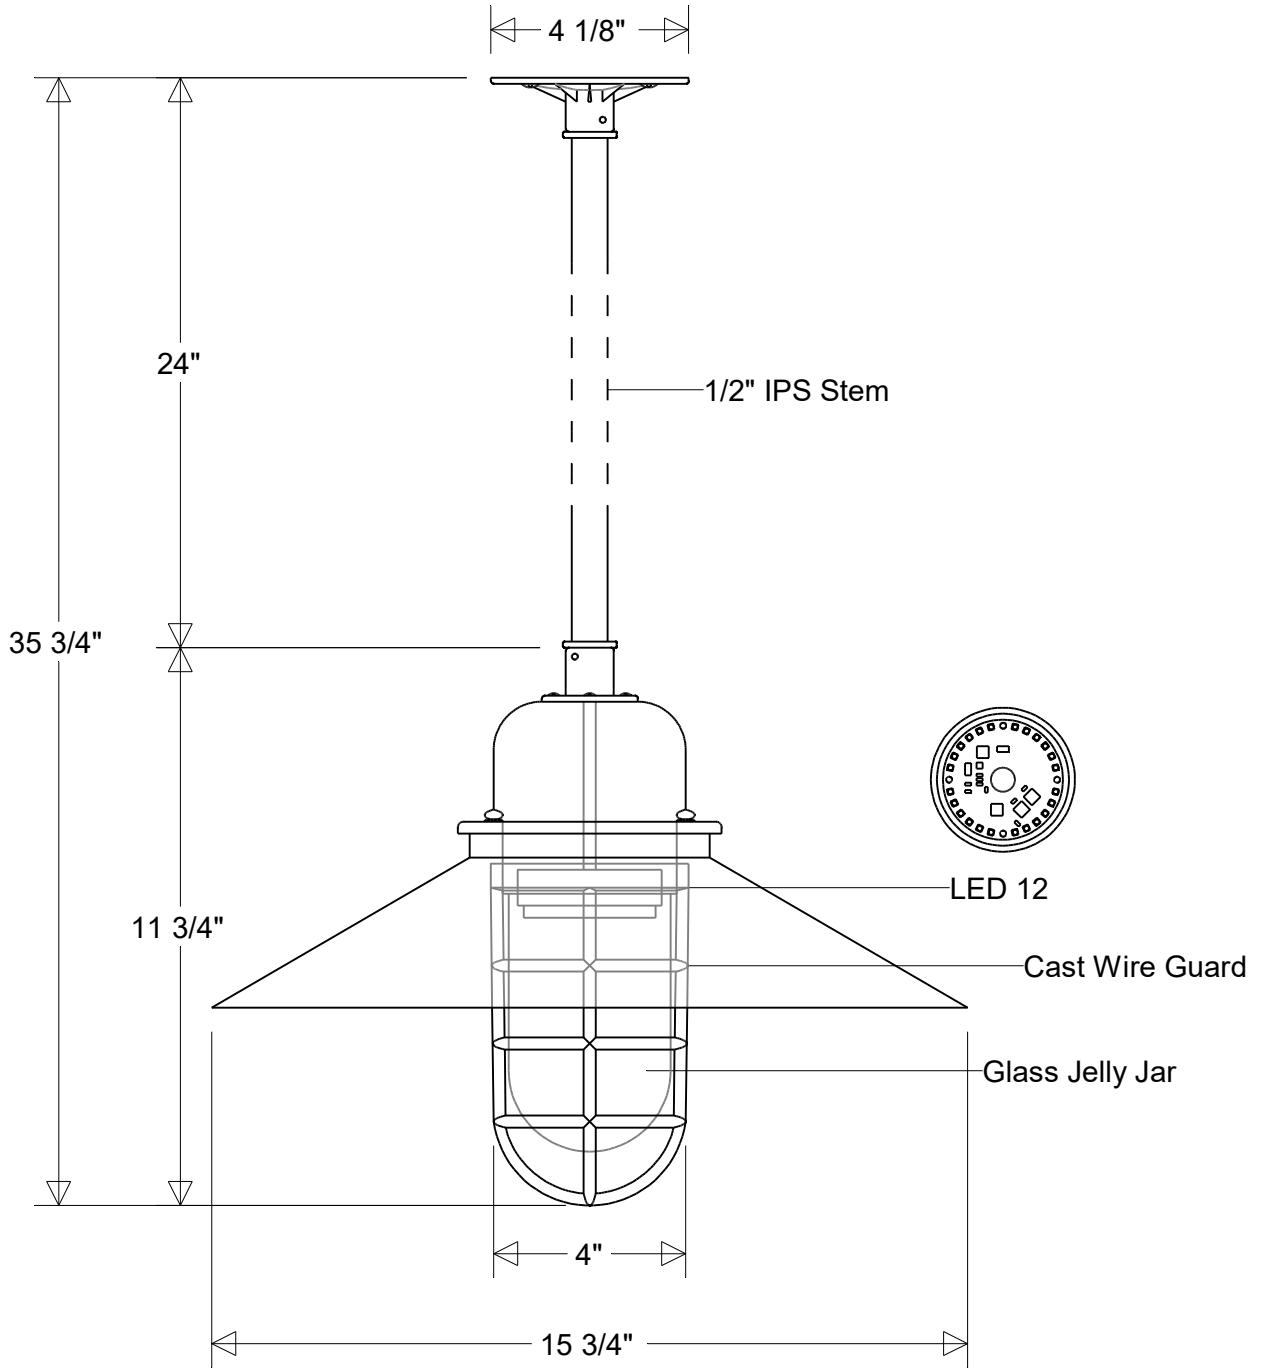

## #423/16-\*-WG-18-24

15 3/4" Dia | 35 3/4" H | 24" X 1/2" IPS Stem  
 Jelly Jar: Clear (\*4) | Prismatic (\*4P) | Frost (\*5)

Lamp: E26 Socket

Max Wattage: 100 W

Number of Sockets: 1

120 V

Finish:

29 Oven Baked

All dimensions are nominal.

Actual dimensions may vary.

Scale:

1/4

Approvals

## #423/16-\*-WG-18-24 LED 12

15 3/4" Dia | 35 3/4" H | 24" X 1/2" IPS Stem  
 Jelly Jar: Clear (\*4) | Prismatic (\*4P) | Frost (\*5)

Lamp: 12 W LED  
 CCT: 3K or 4K  
 75W Inc Equivalent  
 80 CRI  
 120V  
 Electronic Dimming