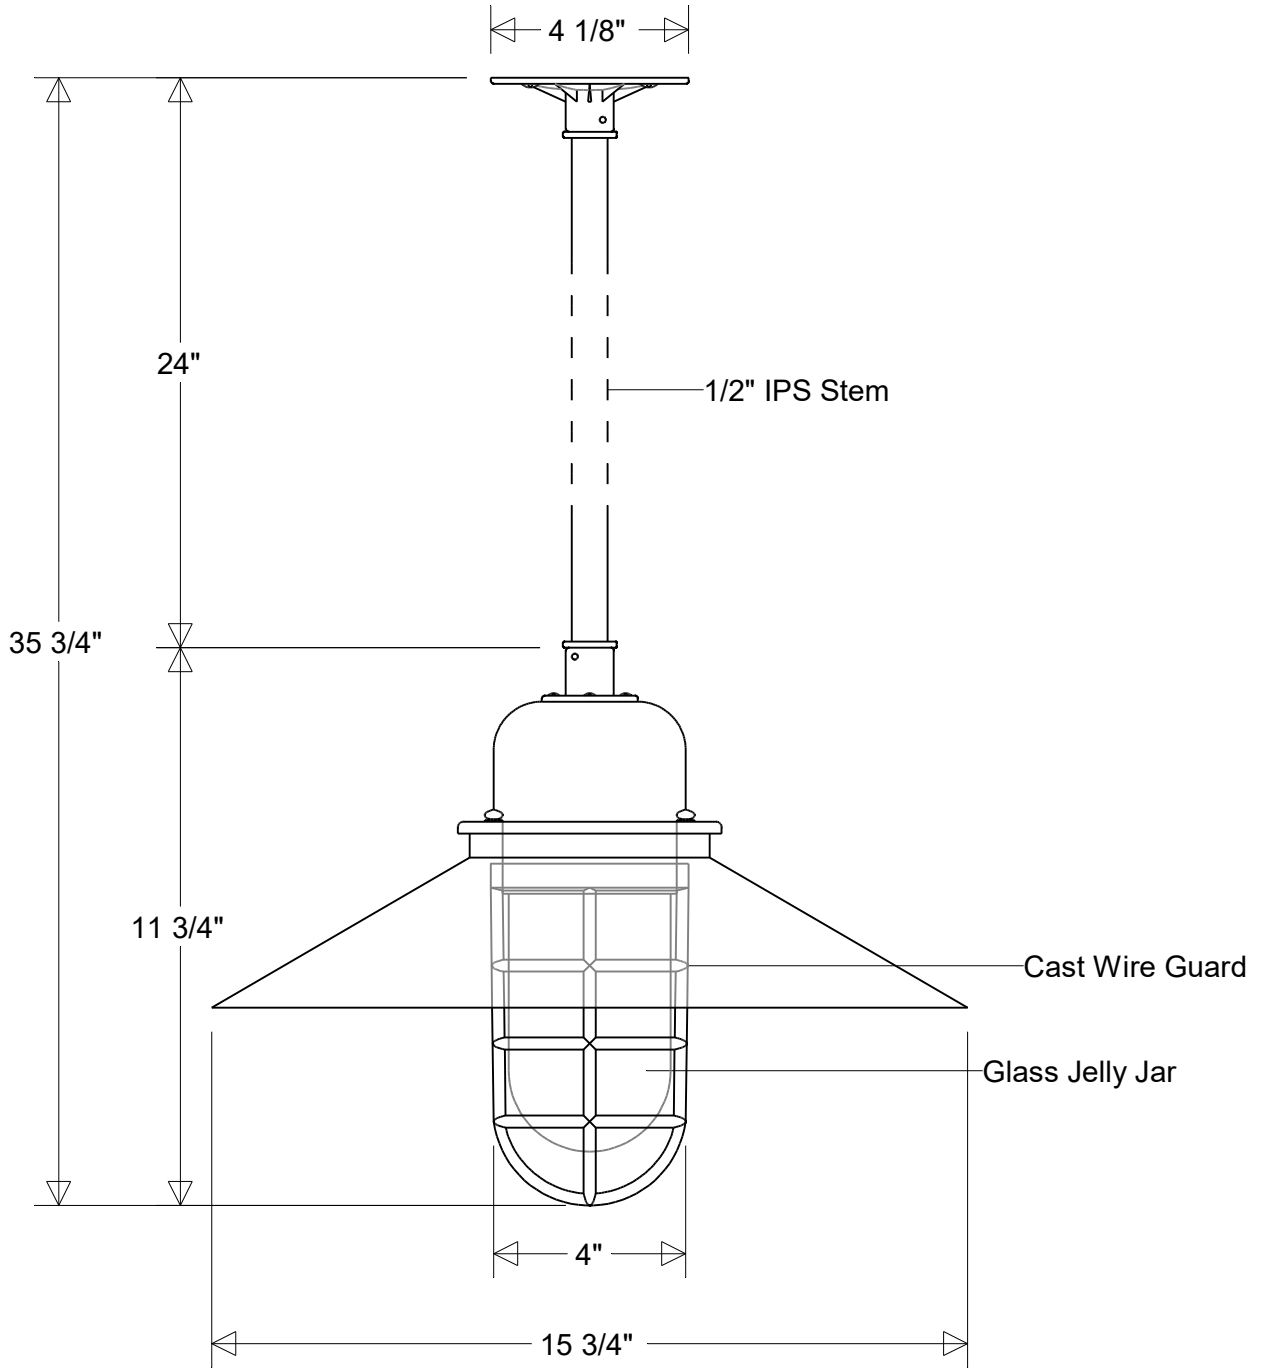

## #423/16-\*-WG-18-24 Series

15 3/4" Dia | 35 3/4" H | 24" X 1/2" IPS Stem  
 Jelly Jar: Clear (\*4) | Prismatic (\*4P) | Frost (\*5)

Lamp Options:  
 E26 Socket  
 LED12

Finish:  
 29 Oven Baked  
 Powder Coated Paints

Material:  
 Aluminum  
 Glass Jelly Jar

Drawn:  
 CB  
 06/2026

Note:  
 All dimensions are nominal.  
 Actual dimensions may vary.

Scale:  
 1/4

Approvals

## #423/16-\*-WG-18-24

15 3/4" Dia | 35 3/4" H | 24" X 1/2" IPS Stem  
 Jelly Jar: Clear (\*4) | Prismatic (\*4P) | Frost (\*5)

Lamp: E26 Socket

Max Wattage: 100 W

Number of Sockets: 1

120 V

Finish:

29 Oven Baked