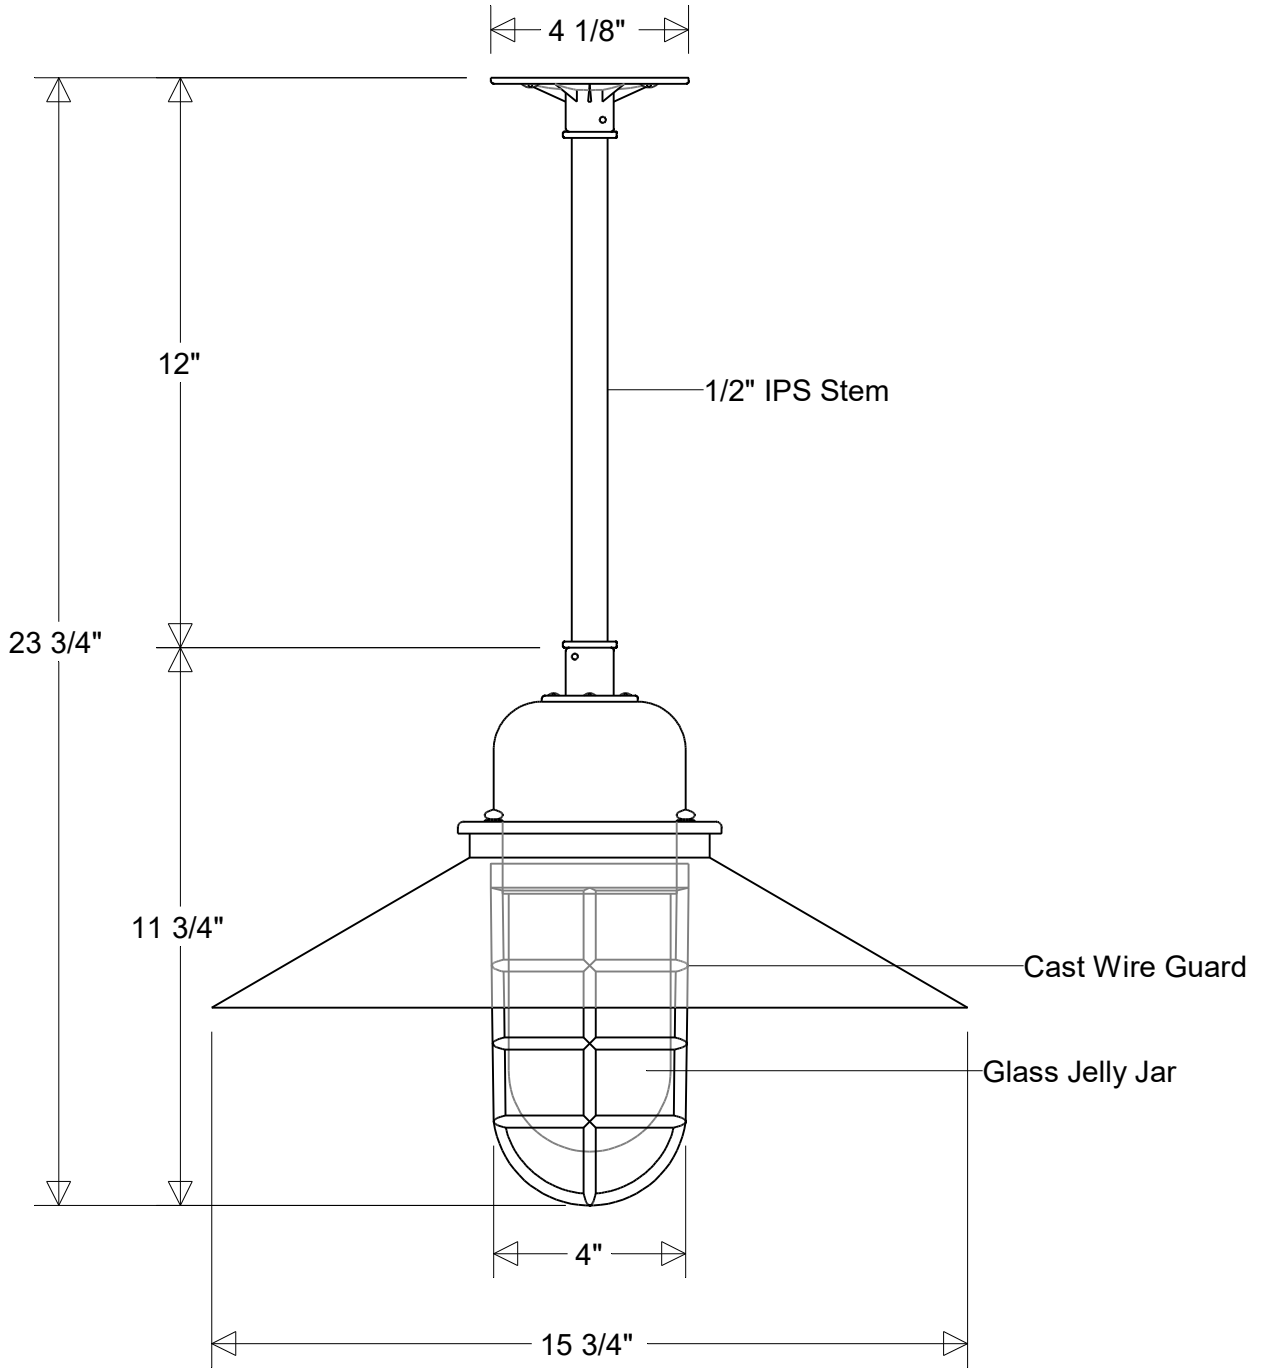

## #423/16-\*-WG-18-12 Series

15 3/4" Dia | 23 3/4" H | 12" X 1/2" IPS Stem  
 Jelly Jar: Clear (\*4) | Prismatic (\*4P) | Frost (\*5)

**Lamp Options:**

E26 Socket  
 LED12

**Finish:**

29 Oven Baked  
 Powder Coated Paints

**Material:**

Aluminum  
 Glass Jelly Jar

**Drawn:**

CB  
 06/2026

**Note:**

All dimensions are nominal.  
 Actual dimensions may vary.

**Scale:**

1/4

## #423/16-\*-WG-18-12

15 3/4" Dia | 23 3/4" H | 12" X 1/2" IPS Stem  
 Jelly Jar: Clear (\*4) | Prismatic (\*4P) | Frost (\*5)

Lamp: E26 Socket

Max Wattage: 100 W

Number of Sockets: 1

120 V

Finish:

29 Oven Baked