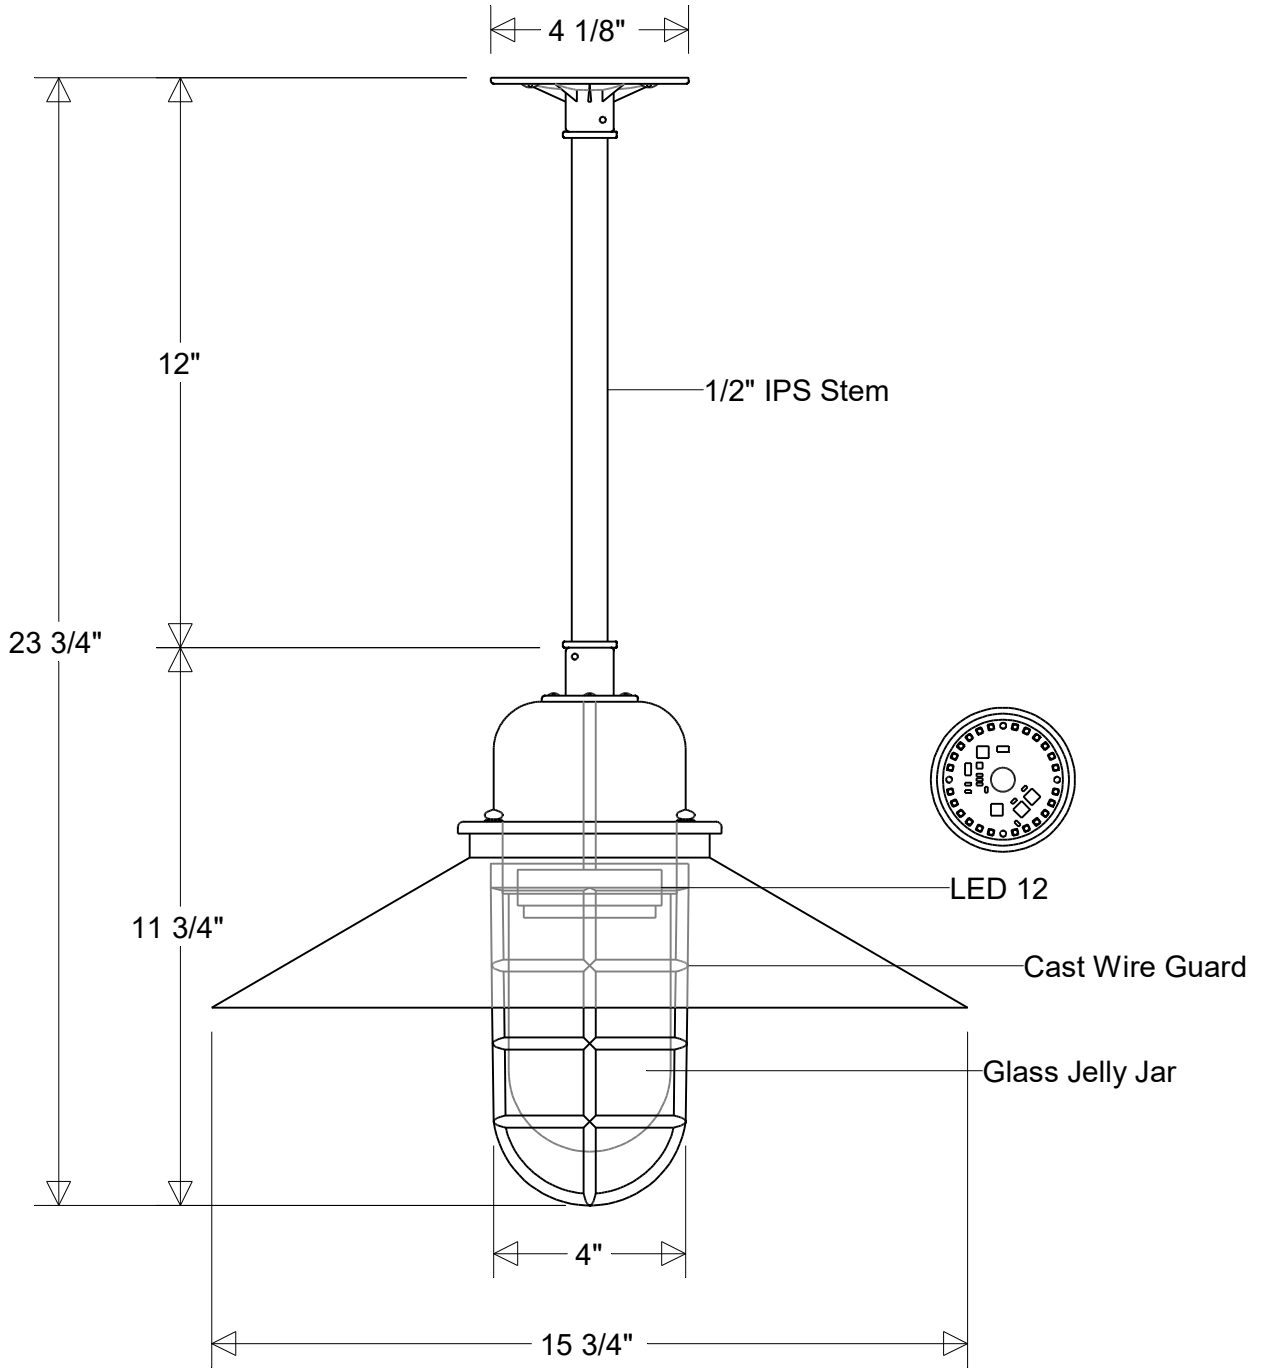

## #423/16-\*-WG-18-12

15 3/4" Dia | 23 3/4" H | 12" X 1/2" IPS Stem  
 Jelly Jar: Clear (\*4) | Prismatic (\*4P) | Frost (\*5)

Lamp: E26 Socket

Max Wattage: 100 W

Number of Sockets: 1

120 V

Finish:

29 Oven Baked

All dimensions are nominal.

Actual dimensions may vary.

Scale:

1/4

Approvals

## #423/16-\*-WG-18-12 LED 12

15 3/4" Dia | 23 3/4" H | 12" X 1/2" IPS Stem  
 Jelly Jar: Clear (\*4) | Prismatic (\*4P) | Frost (\*5)

**Lamp:** 12 W LED  
 CCT: 3K or 4K  
 75W Inc Equivalent  
 80 CRI  
 120V  
 Electronic Dimming