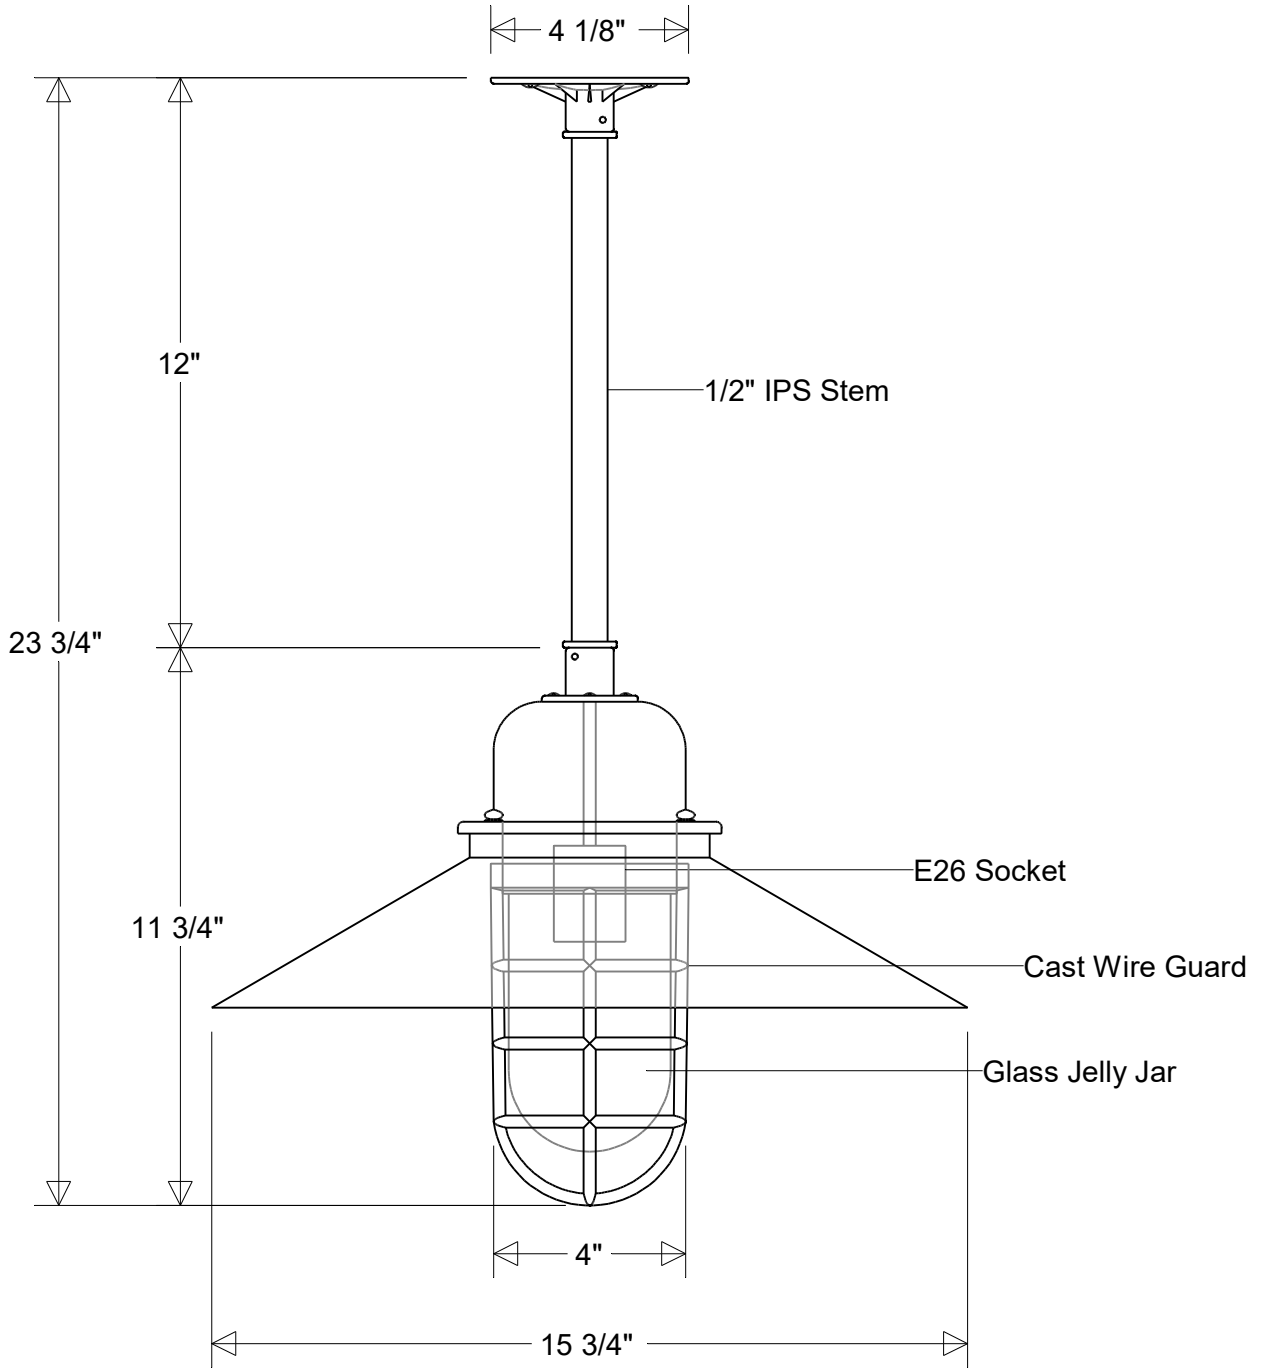

## #423/16-\*-WG-18-12 Series

15 3/4" Dia | 23 3/4" H | 12" X 1/2" IPS Stem  
 Jelly Jar: Clear (\*4) | Prismatic (\*4P) | Frost (\*5)

**Lamp Options:**

E26 Socket  
 LED12

**Finish:**

29 Oven Baked  
 Powder Coated Paints

**Material:**

Aluminum  
 Glass Jelly Jar

**Drawn:**

CB  
 06/2026

**Note:**

All dimensions are nominal.  
 Actual dimensions may vary.

**Scale:**

1/4

## #423/16-\*-WG-18-12

15 3/4" Dia | 23 3/4" H | 12" X 1/2" IPS Stem  
 Jelly Jar: Clear (\*4) | Prismatic (\*4P) | Frost (\*5)

Lamp: E26 Socket

Max Wattage: 100 W

Number of Sockets: 1

120 V

Finish:

29 Oven Baked