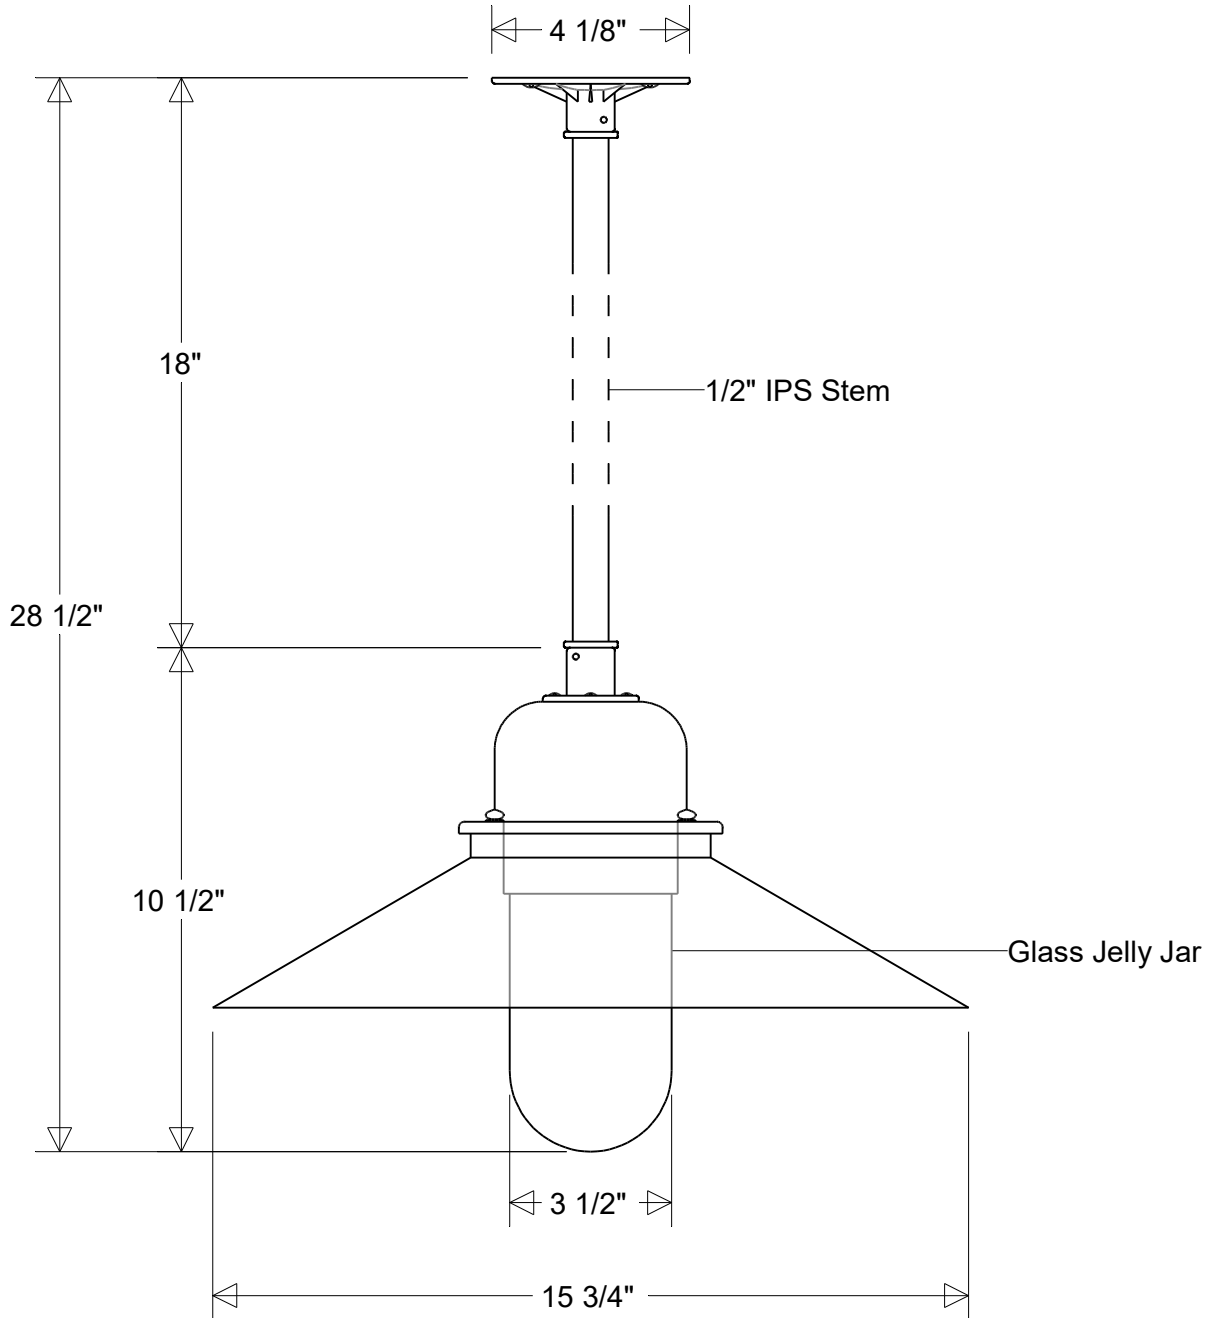

Job Info

#423/16-*-18 Series

15 3/4" Dia | 28 1/2" H | 18" X 1/2" IPS Stem
 Jelly Jar: Clear (*4) | Prismatic (*4P) | Frost (*5)

Lamp Options:
 E26 Socket
 LED12

Finish:
 29 Oven Baked
 Powder Coated Paints

PROUDLY MADE IN THE USA SINCE 1962!
"SPECIALTIES ARE OUR SPECIALTY!"

Job Info

#423/16-*-18

15 3/4" Dia | 28 1/2" H | 18" X 1/2" IPS Stem
 Jelly Jar: Clear (*4) | Prismatic (*4P) | Frost (*5)

Lamp: E26 Socket
 Max Wattage: 100 W
 Number of Sockets: 1
 120 V

#423/16-* -18 LED 12

15 3/4" Dia | 28 1/2" H | 18" X 1/2" IPS Stem
 Jelly Jar: Clear (*4) | Prismatic (*4P) | Frost (*5)

Lamp: 12 W LED
 CCT: 3K or 4K
 75W Inc Equivalent
 80 CRI
 120V
 Electronic Dimming