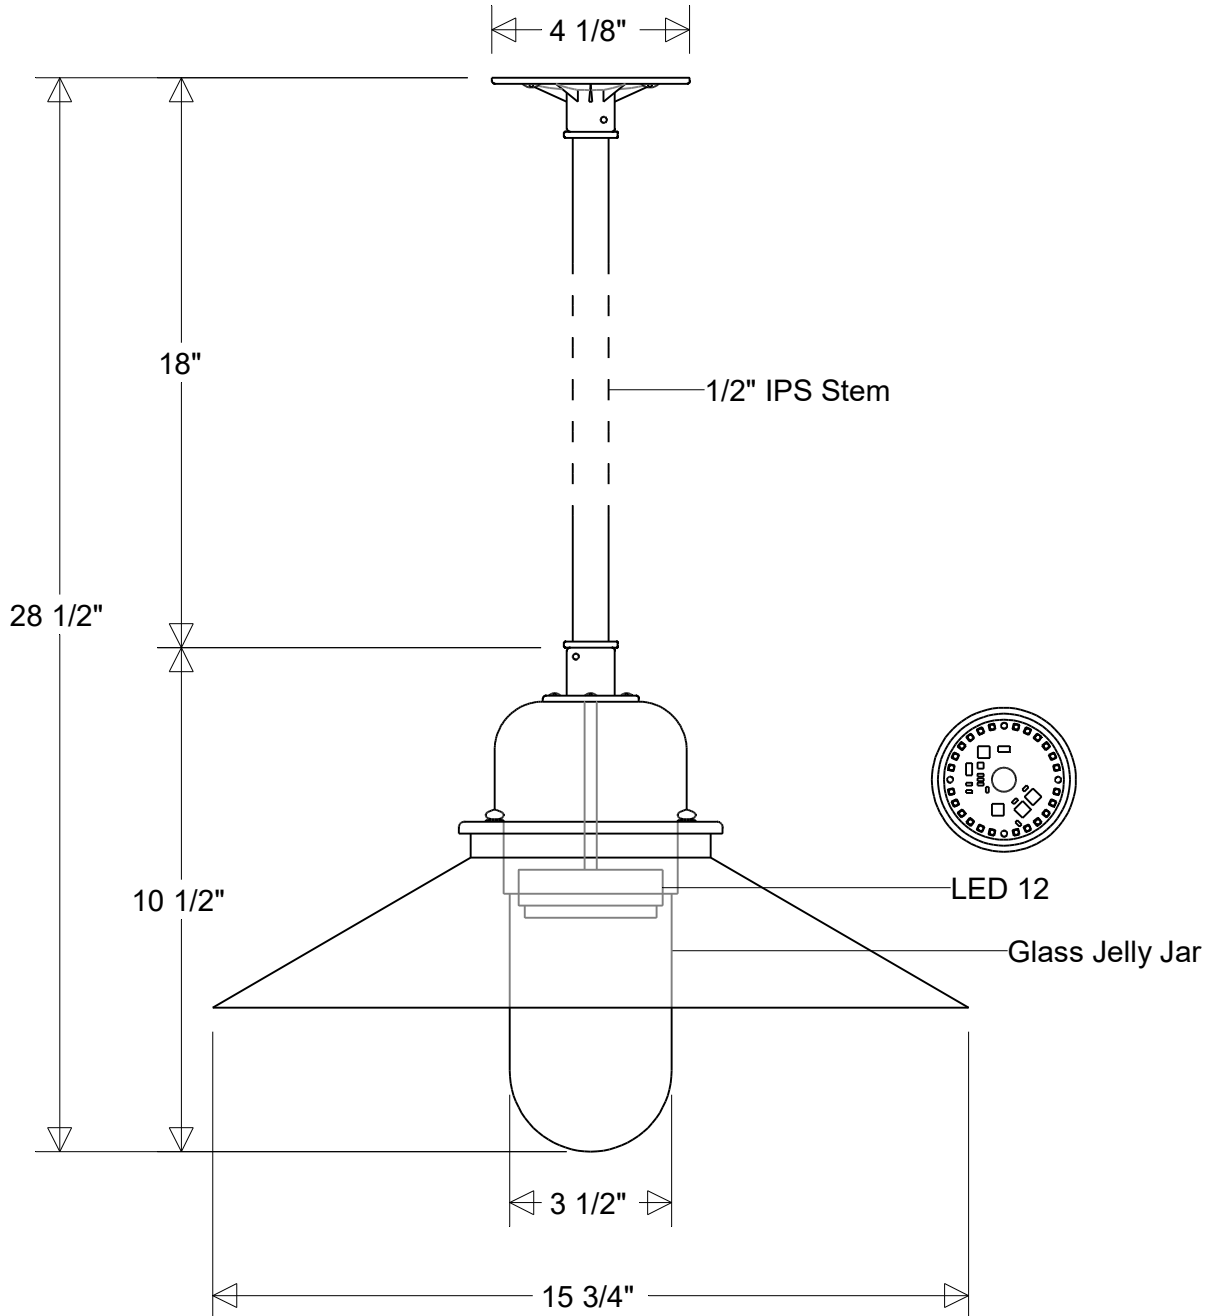

Job Info

#423/16-*-18 Series

15 3/4" Dia | 28 1/2" H | 18" X 1/2" IPS Stem
 Jelly Jar: Clear (*4) | Prismatic (*4P) | Frost (*5)

Lamp Options:
 E26 Socket
 LED12

Finish:
 29 Oven Baked
 Powder Coated Paints

PROUDLY MADE IN THE USA SINCE 1962!
"SPECIALTIES ARE OUR SPECIALTY!"

Job Info

#423/16-*-18

15 3/4" Dia | 28 1/2" H | 18" X 1/2" IPS Stem
 Jelly Jar: Clear (*4) | Prismatic (*4P) | Frost (*5)

Lamp: E26 Socket
 Max Wattage: 100 W
 Number of Sockets: 1
 120 V

#423/16-* -18 LED 12

15 3/4" Dia | 28 1/2" H | 18" X 1/2" IPS Stem
 Jelly Jar: Clear (*4) | Prismatic (*4P) | Frost (*5)

Lamp: 12 W LED
 CCT: 3K or 4K
 75W Inc Equivalent
 80 CRI
 120V
 Electronic Dimming