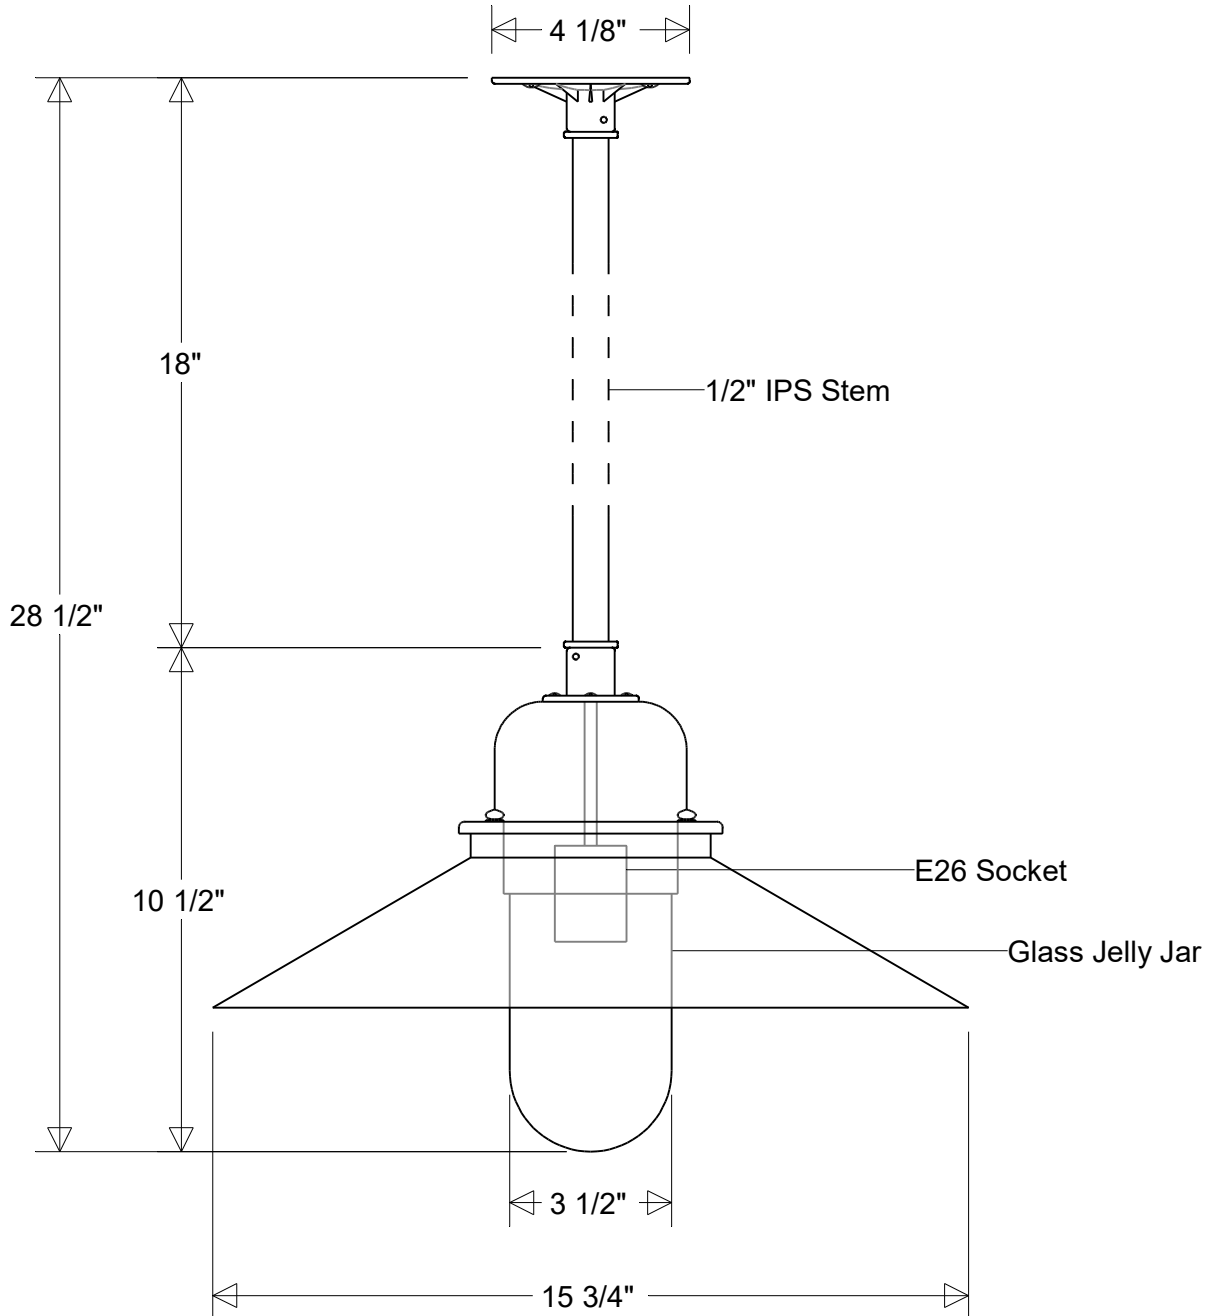

Job Info

#423/16-*-18 Series

15 3/4" Dia | 28 1/2" H | 18" X 1/2" IPS Stem
 Jelly Jar: Clear (*4) | Prismatic (*4P) | Frost (*5)

Lamp Options:
 E26 Socket
 LED12

Finish:
 29 Oven Baked
 Powder Coated Paints

Material:
 Aluminum
 Glass Jelly Jar

Drawn:
 CB
 06/2026

Note:
 All dimensions are nominal.
 Actual dimensions may vary.

Scale:
 1/4

Approvals

Primelite Manufacturing Corp.

407 S Main St, Freeport, NY 11520
 Phone: (516) 868-4411 | Fax: (516) 868-4609
 sales@primelite-mfg.com | www.primelite-mfg.com

PROUDLY MADE IN THE USA SINCE 1962!
"SPECIALTIES ARE OUR SPECIALTY!"

Job Info

#423/16-*-18

15 3/4" Dia | 28 1/2" H | 18" X 1/2" IPS Stem
 Jelly Jar: Clear (*4) | Prismatic (*4P) | Frost (*5)

Lamp: E26 Socket
 Max Wattage: 100 W
 Number of Sockets: 1
 120 V

#423/16-* -18 LED 12

15 3/4" Dia | 28 1/2" H | 18" X 1/2" IPS Stem
 Jelly Jar: Clear (*4) | Prismatic (*4P) | Frost (*5)

Lamp: 12 W LED
 CCT: 3K or 4K
 75W Inc Equivalent
 80 CRI
 120V
 Electronic Dimming