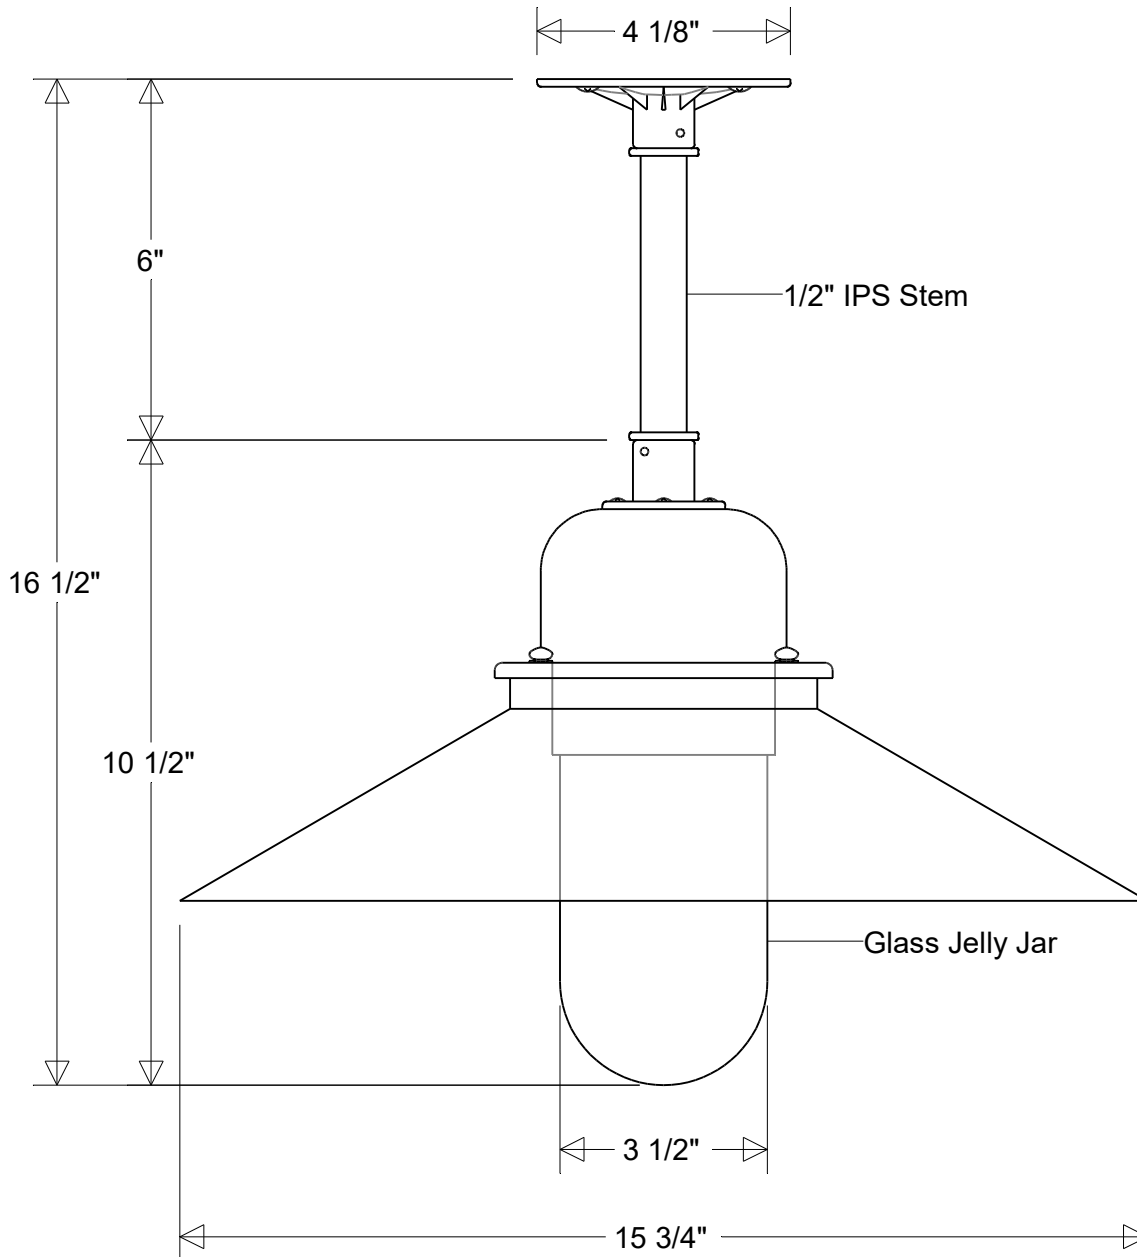

## #423/16-\* -18-6 Series

15 3/4" Dia | 16 1/2" H | 6" X 1/2" IPS Stem  
 Jelly Jar: Clear (\*4) | Prismatic (\*4P) | Frost (\*5)

**Lamp Options:**

E26 Socket  
 LED12

**Finish:**

29 Oven Baked  
 Powder Coated Paints

## #423/16-\*-18-6

15 3/4" Dia | 16 1/2" H | 6" X 1/2" IPS Stem  
 Jelly Jar: Clear (\*4) | Prismatic (\*4P) | Frost (\*5)

Lamp: E26 Socket

Max Wattage: 100 W

Number of Sockets: 1

120 V

Finish:

29 Oven Baked