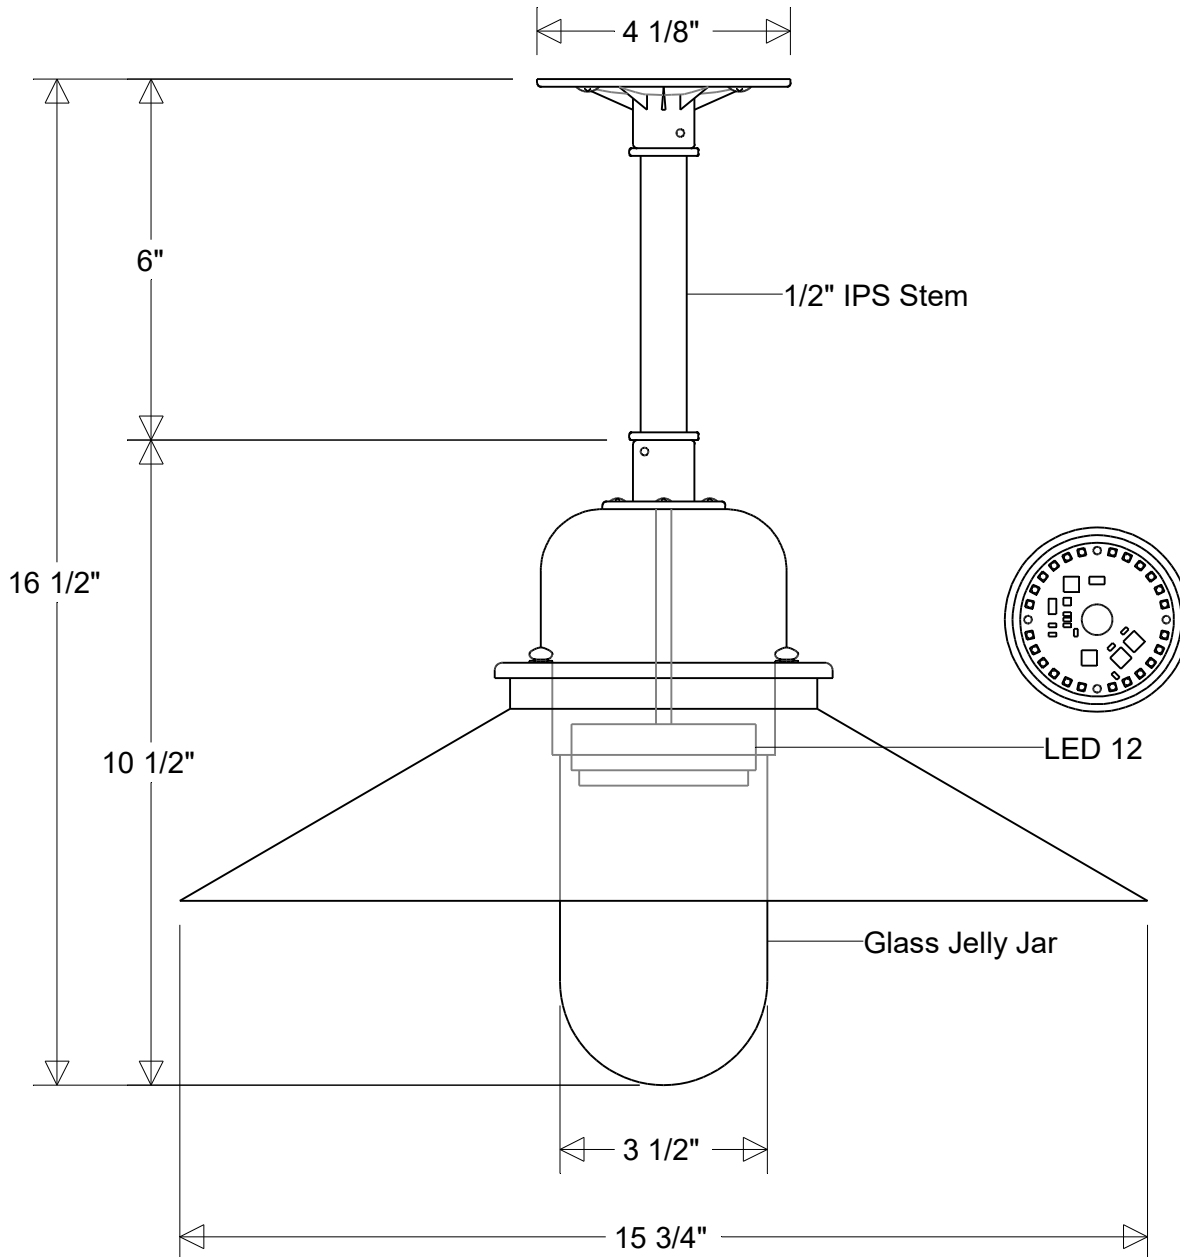

Primelite Manufacturing Corp.

407 S Main St, Freeport, NY 11520
Phone: (516) 868-4411 | Fax: (516) 868-4609
sales@primelite-mfg.com | www.primelite-mfg.com

PROUDLY MADE IN THE USA SINCE 1962!
"SPECIALTIES ARE OUR SPECIALTY!"

Job Info

#423/16-*-18-6 LED 12

15 3/4" Dia | 16 1/2" H | 6" X 1/2" IPS Stem
Jelly Jar: Clear (*4) | Prismatic (*4P) | Frost (*5)

Lamp: 12 W LED
CCT: 3K or 4K
75W Inc Equivalent
80 CRI
120V
Electronic Dimming

Finish:
29 Oven Baked
Powder Coated Paints
Material:
Aluminum
Glass Jelly Jar

Drawn:
CB
06/2026
Note:
All dimensions are nominal.
Actual dimensions may vary.

Scale:
1 / 3.125

Approvals