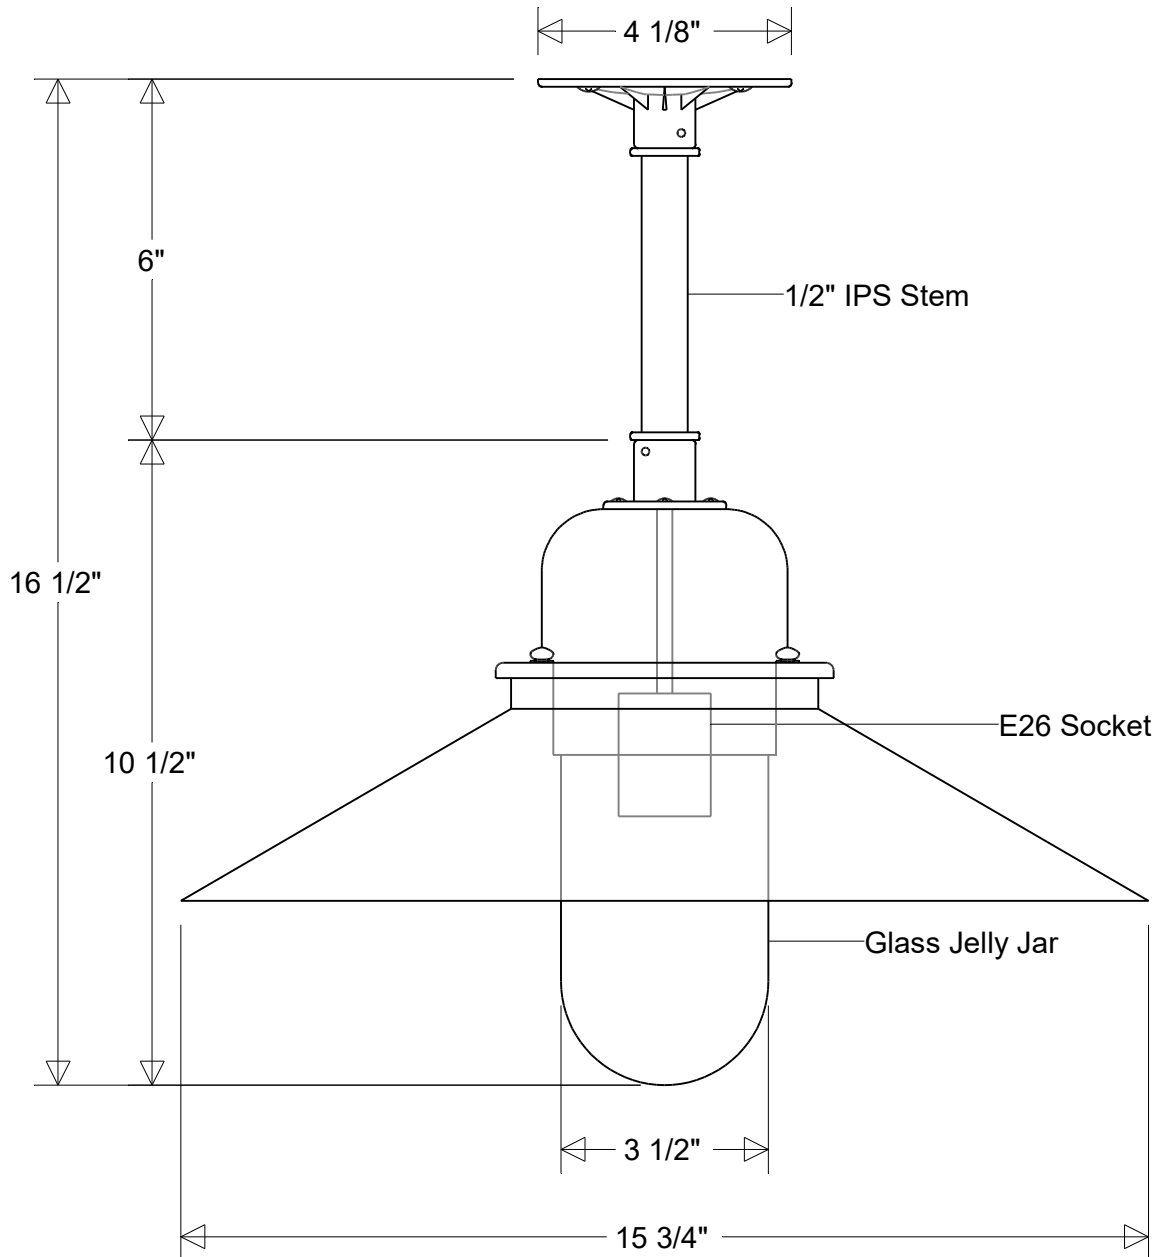

All dimensions are nominal.  
 Actual dimensions may vary.

## #423/16-\*-18-6

15 3/4" Dia | 16 1/2" H | 6" X 1/2" IPS Stem  
 Jelly Jar: Clear (\*4) | Prismatic (\*4P) | Frost (\*5)

Lamp: E26 Socket

Max Wattage: 100 W

Number of Sockets: 1

120 V

Finish:

29 Oven Baked