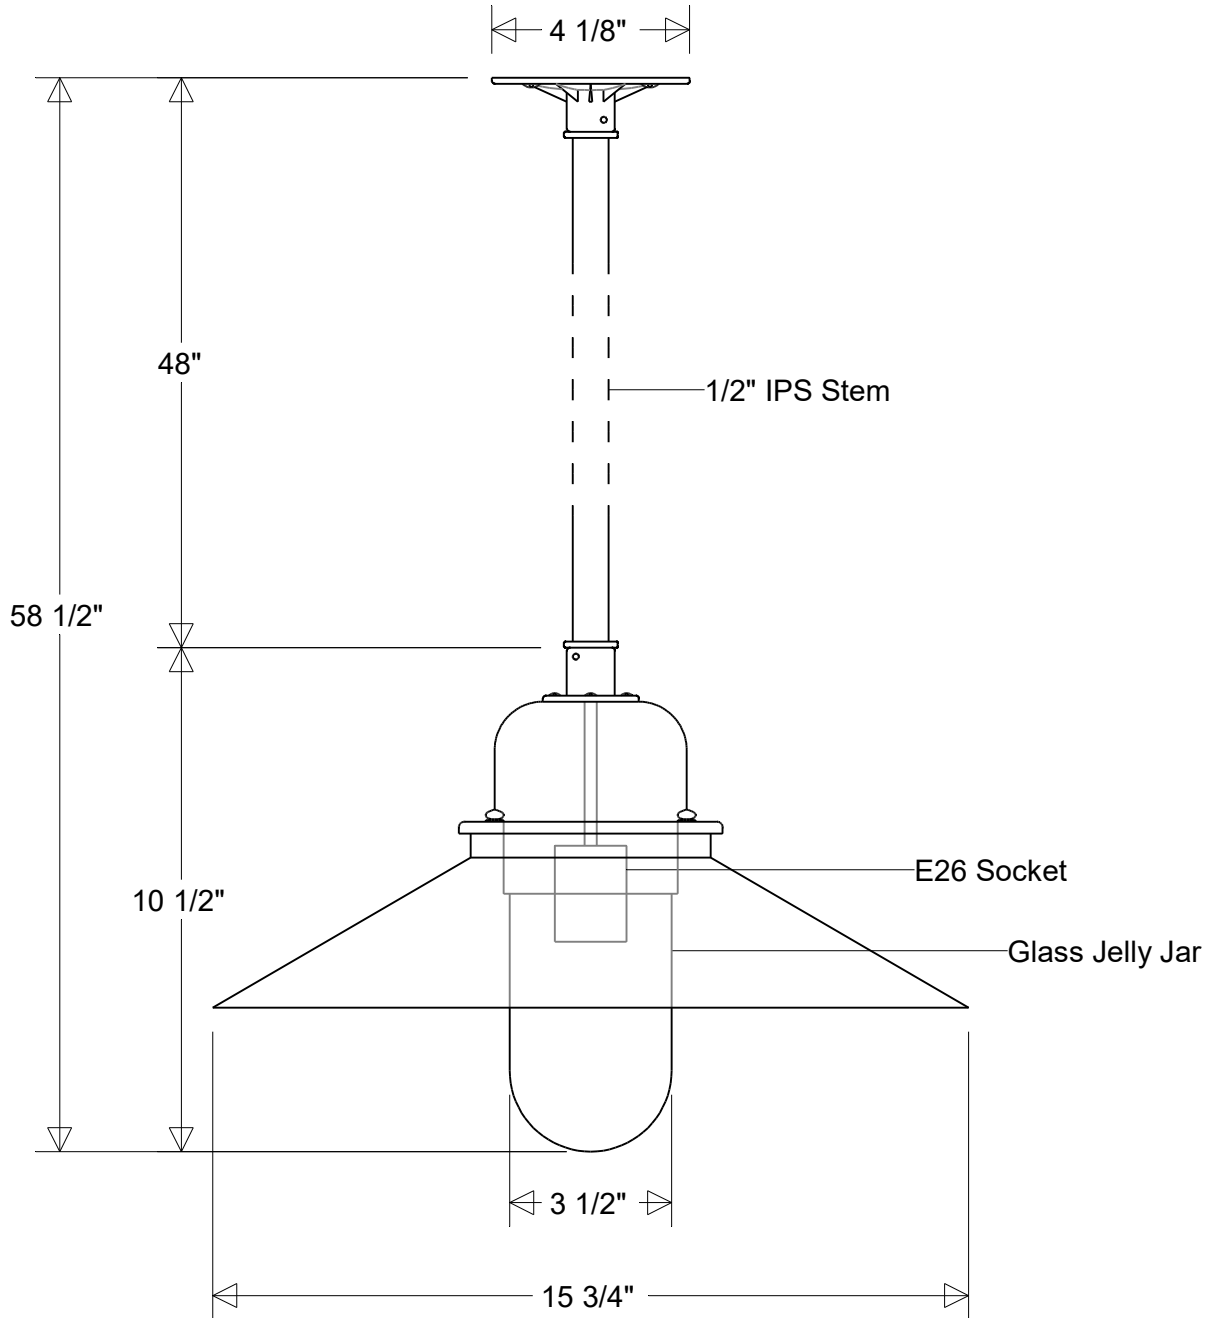

Job Info

#423/16-*-18-48 Series

15 3/4" Dia | 58 1/2" H | 48" X 1/2" IPS Stem
 Jelly Jar: Clear (*4) | Prismatic (*4P) | Frost (*5)

Lamp Options:

E26 Socket
 LED12

Finish:

29 Oven Baked
 Powder Coated Paints

Material:

Aluminum
 Glass Jelly Jar

Drawn:

CB
 06/2026

Note:

All dimensions are nominal.
 Actual dimensions may vary.

Scale:

1/4

Job Info

#423/16-* -18-48

15 3/4" Dia | 58 1/2" H | 48" X 1/2" IPS Stem
 Jelly Jar: Clear (*4) | Prismatic (*4P) | Frost (*5)

Lamp: E26 Socket

Max Wattage: 100 W

Number of Sockets: 1

120 V

Finish: