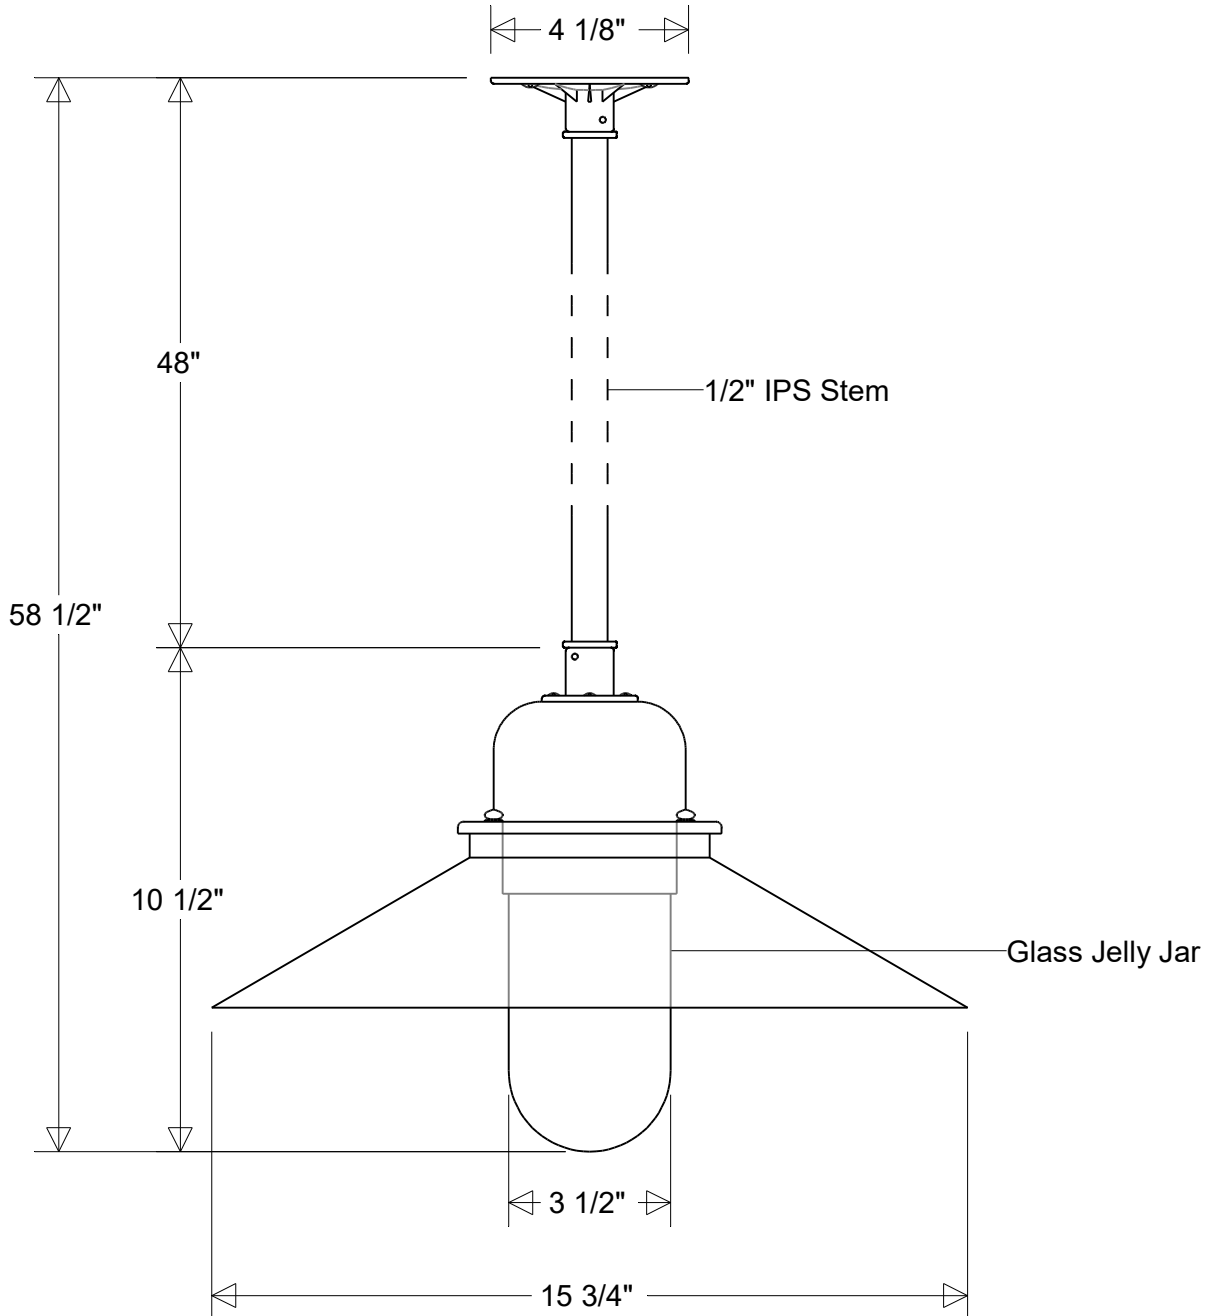

Job Info

#423/16-*-18-48 Series

15 3/4" Dia | 58 1/2" H | 48" X 1/2" IPS Stem
 Jelly Jar: Clear (*4) | Prismatic (*4P) | Frost (*5)

Lamp Options:

E26 Socket
 LED12

Finish:

29 Oven Baked
 Powder Coated Paints

Material:

Aluminum
 Glass Jelly Jar

Drawn:

CB
 06/2026

Note:

All dimensions are nominal.
 Actual dimensions may vary.

Scale:

1/4

Job Info

#423/16-* -18-48

15 3/4" Dia | 58 1/2" H | 48" X 1/2" IPS Stem
 Jelly Jar: Clear (*4) | Prismatic (*4P) | Frost (*5)

Lamp: E26 Socket

Max Wattage: 100 W

Number of Sockets: 1

120 V

Finish: