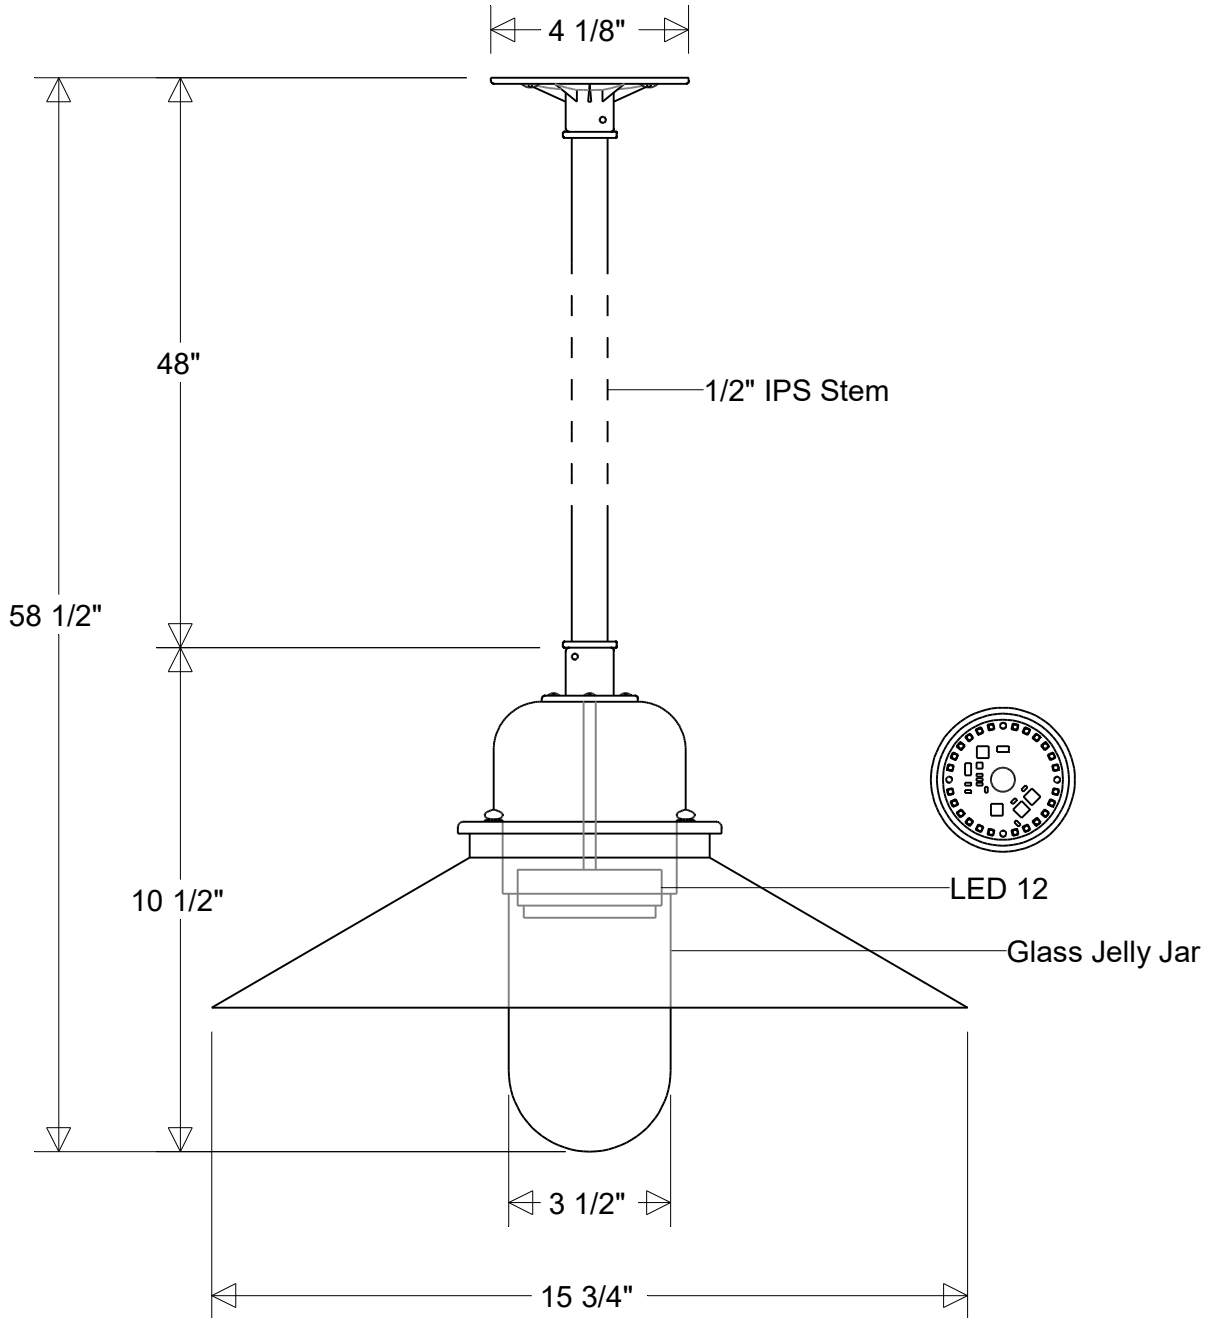

Job Info

#423/16-*-18-48 Series

15 3/4" Dia | 58 1/2" H | 48" X 1/2" IPS Stem
 Jelly Jar: Clear (*4) | Prismatic (*4P) | Frost (*5)

Lamp Options:

E26 Socket
 LED12

Finish:

29 Oven Baked
 Powder Coated Paints

Material:

Aluminum
 Glass Jelly Jar

Drawn:

CB
 06/2026

Note:

All dimensions are nominal.
 Actual dimensions may vary.

Scale:

1/4

Job Info

#423/16-* -18-48

15 3/4" Dia | 58 1/2" H | 48" X 1/2" IPS Stem
 Jelly Jar: Clear (*4) | Prismatic (*4P) | Frost (*5)

Lamp: E26 Socket

Max Wattage: 100 W

Number of Sockets: 1

120 V

Finish:

PROUDLY MADE IN THE USA SINCE 1962!
"SPECIALTIES ARE OUR SPECIALTY!"

Job Info

<h2>#423/16-*-18-48 LED 12</h2> <p>15 3/4" Dia 58 1/2" H 48" X 1/2" IPS Stem Jelly Jar: Clear (*4) Prismatic (*4P) Frost (*5)</p>	Lamp: 12 W LED CCT: 3K or 4K 75W Inc Equivalent 80 CRI 120V Electronic Dimming	Finish: 29 Oven Baked Powder Coated Paints Material: Aluminum Glass Jelly Jar	Drawn: CB 06/2026 Note: All dimensions are nominal. Actual dimensions may vary.	Scale: 1/4	Approvals