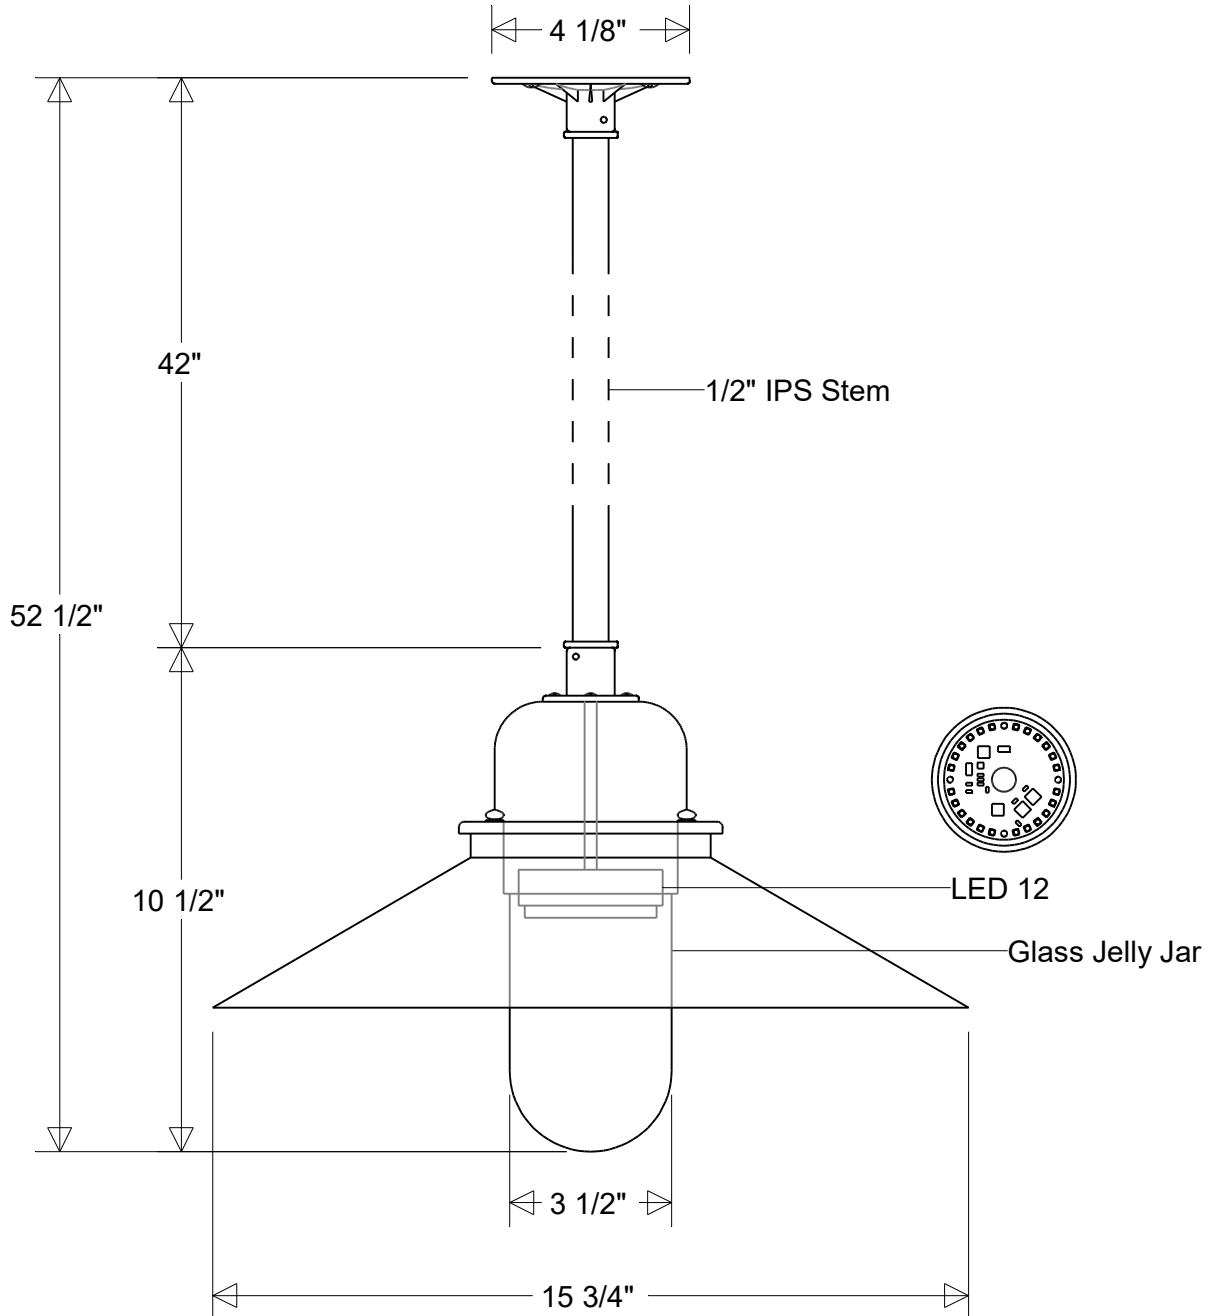

Primelite Manufacturing Corp.

407 S Main St, Freeport, NY 11520
Phone: (516) 868-4411 | Fax: (516) 868-4609
sales@primelite-mfg.com | www.primelite-mfg.com

PROUDLY MADE IN THE USA SINCE 1962!
"SPECIALTIES ARE OUR SPECIALTY!"

Job Info

#423/16-*-18-42 LED 12

15 3/4" Dia | 52 1/2" H | 42" X 1/2" IPS Stem
Jelly Jar: Clear (*4) | Prismatic (*4P) | Frost (*5)

Lamp: 12 W LED
CCT: 3K or 4K
75W Inc Equivalent
80 CRI
120V
Electronic Dimming

Finish:
29 Oven Baked
Powder Coated Paints
Material:
Aluminum
Glass Jelly Jar

Drawn:
CB
06/2026

Scale:
1/4

Note:
All dimensions are nominal.
Actual dimensions may vary.

Approvals