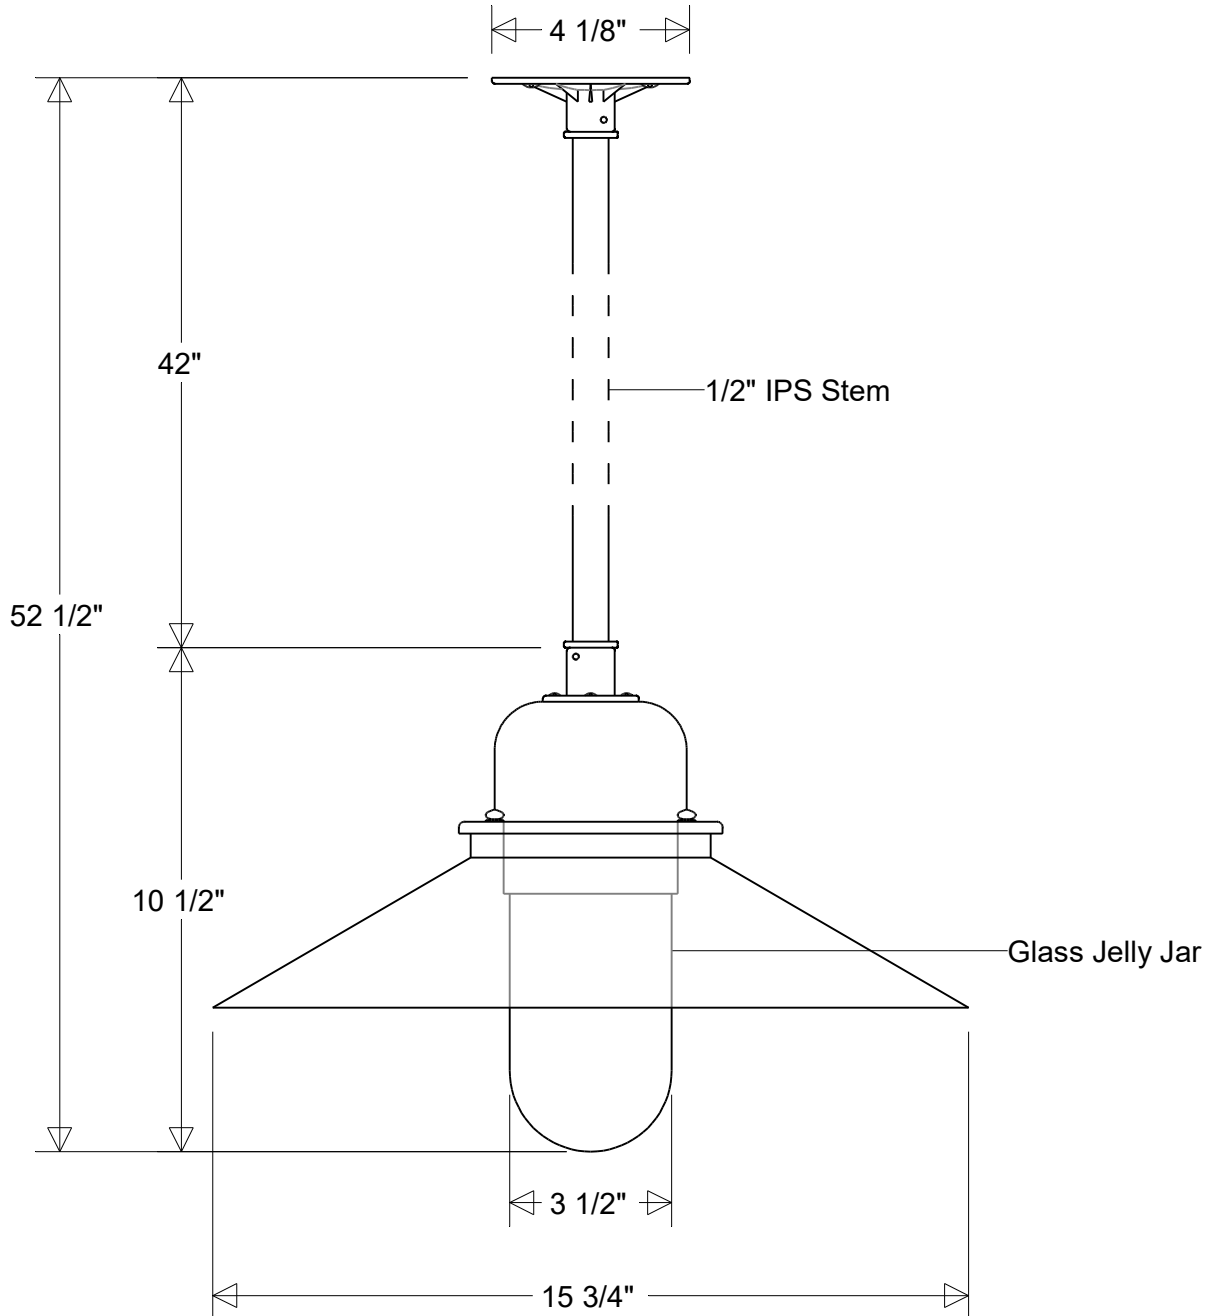

## #423/16-\*-18-42 Series

15 3/4" Dia | 52 1/2" H | 42" X 1/2" IPS Stem  
 Jelly Jar: Clear (\*4) | Prismatic (\*4P) | Frost (\*5)

### Scale:

1/4