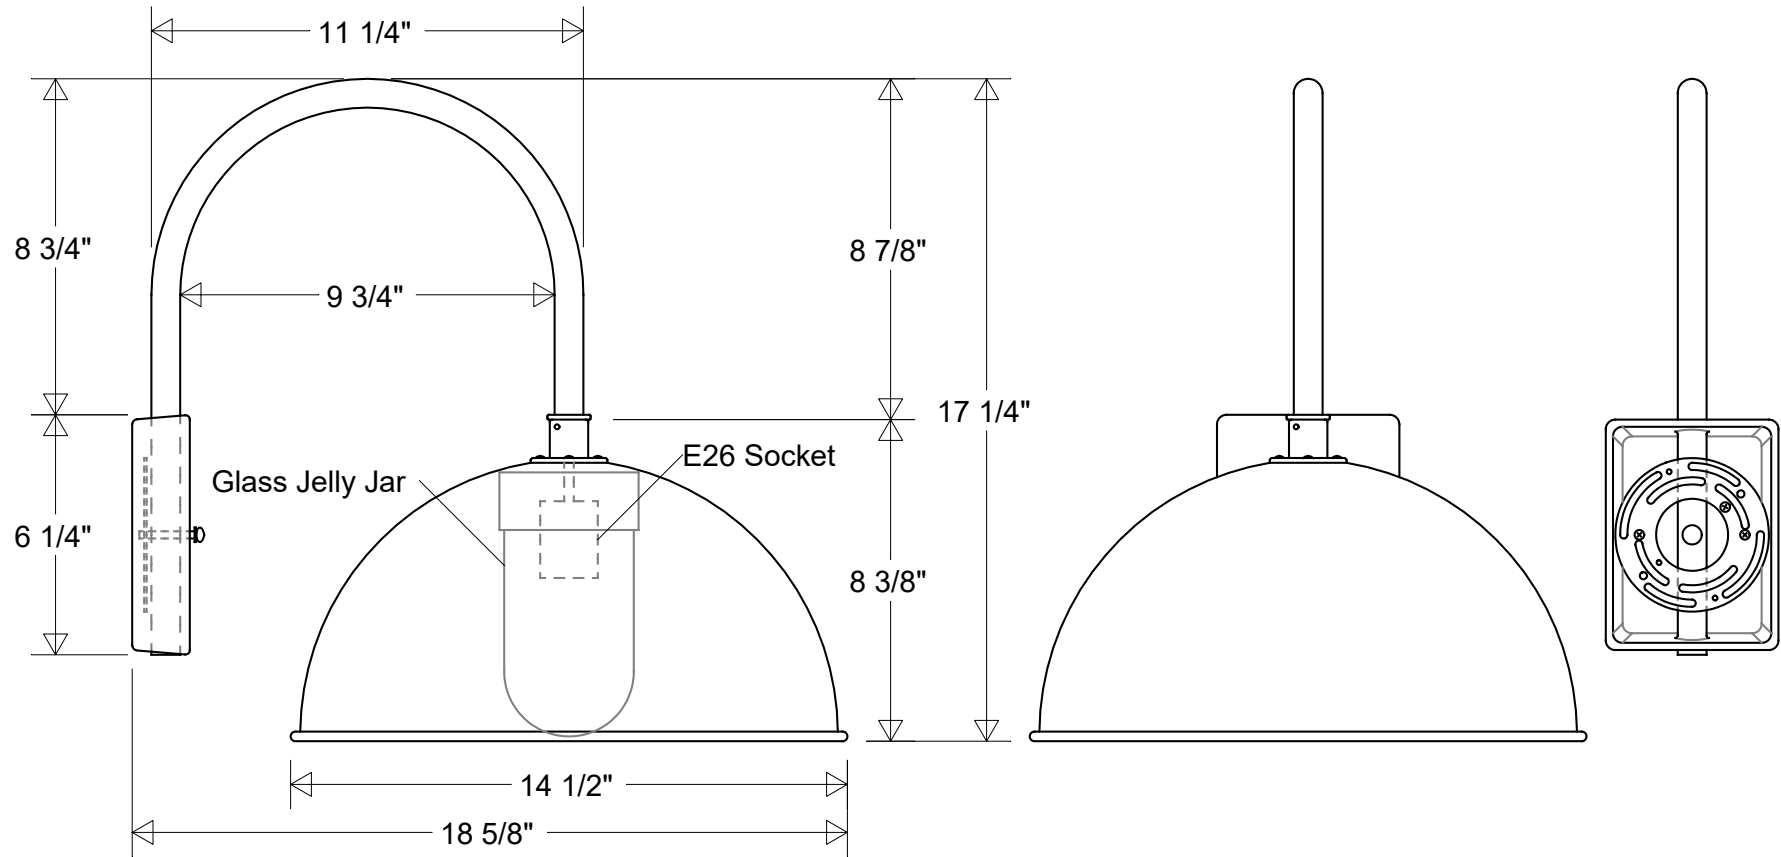

Lamp: E26 Socket Max Wattage: 100 W 	Initials	Date	#39/14-863 WG6		
	Drawn	CB			02/2024
	Checked			14 1/2" Dia 18 5/8" Ext 17 1/4" H Glass Jelly Jar: Clear (-4) Frosted (-5)	
	ENG Appr.				
Construction: Aluminum Glass Jar	MFR Appr.		Size	Drawing No.	Rev
	QA		A	0001	A
Unless Otherwise Specified: Dimensions in Inches	Weight:		Scale	CAD File	Sheet
					1 of 1