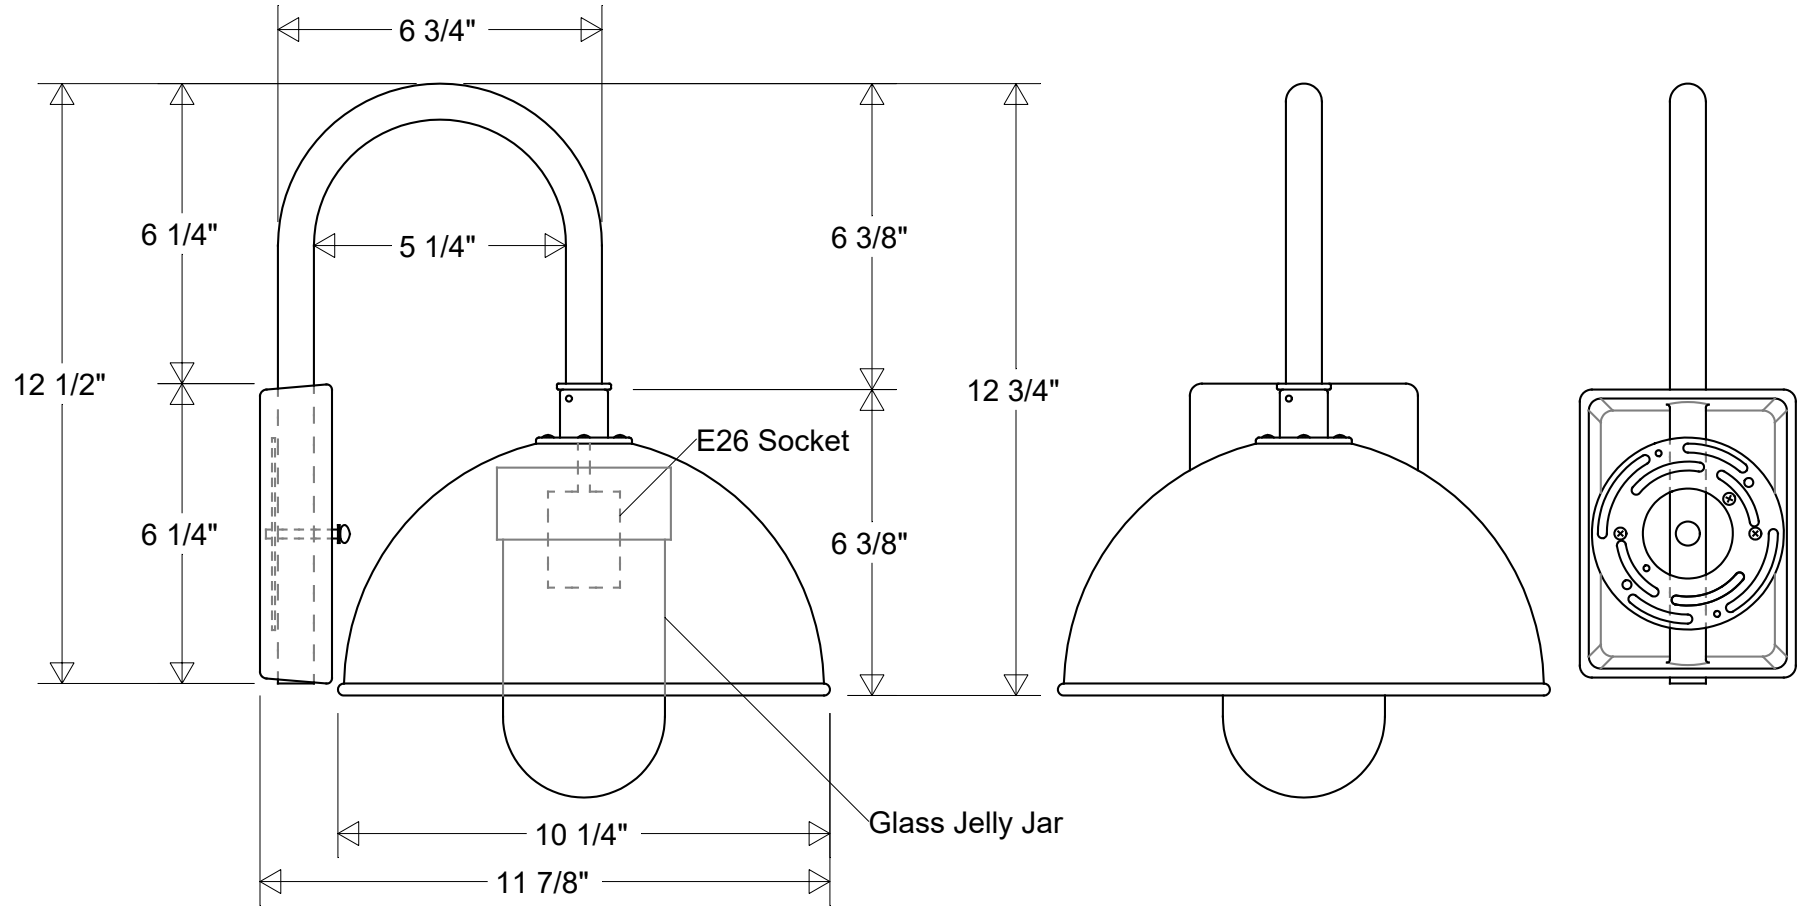

Lamp: E26 Socket Max Wattage: 100 W 	Initials	Date	#39/10-873 WG6		
	Drawn	CB			02/2024
	Checked			10 1/4" Dia 11 7/8" Ext 12 3/4" H Glass Jelly Jar: Clear (-4) Frosted (-5)	
	ENG Appr.				
Construction: Aluminum Glass Jar	MFR Appr.		Size	Drawing No.	Rev
	QA		A	0001	A
Unless Otherwise Specified: Dimensions in Inches	Weight:		Scale	CAD File	Sheet
					1 of 1