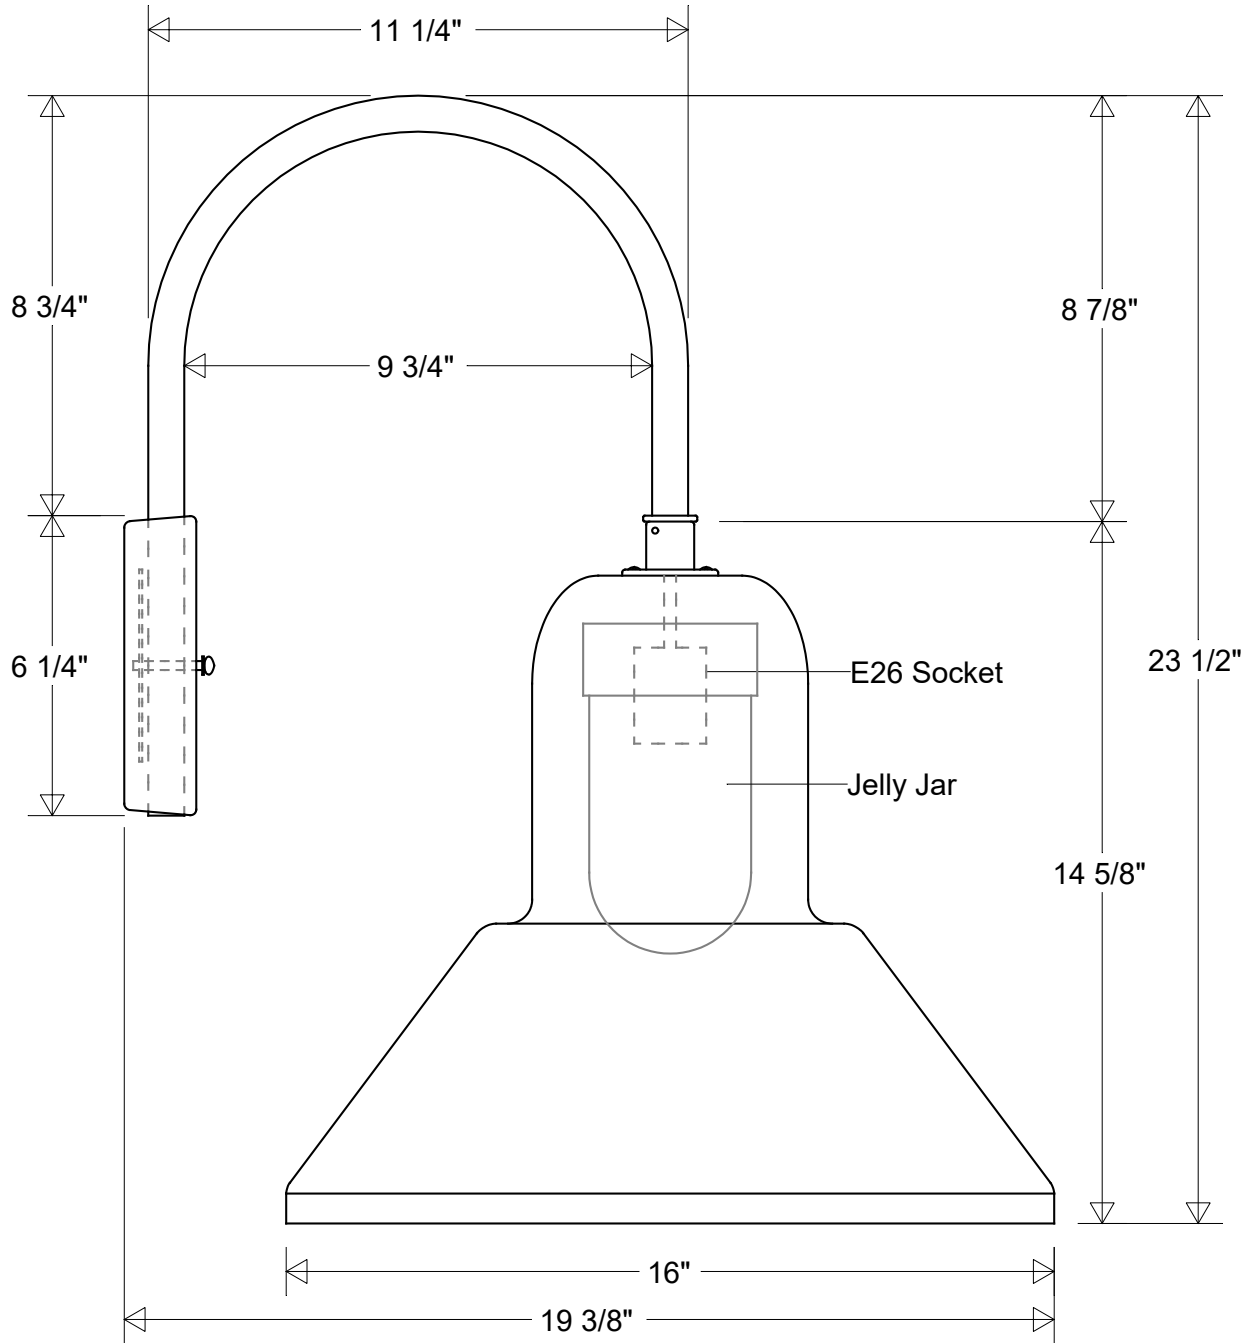

Primelite Manufacturing Corp

407 S Main St, Freeport, NY 11520

Phone: 516-868-4411 | Fax: 516-868-4609
 sales@primelite-mfg.com | www.primelite-mfg.com

PART # #37/16-863	LAMP E26 Socket	VOLTAGE 120 V	COLOR Powder Coated Paint
JOB NAME			TYPE Gooseneck

Lamp: E26 Socket Max Wattage: 100 W 	Initials	Date	<h2>#37/16-863 WG6</h2>					
	Drawn	CB						02/2024
	Checked			16" Dia 19 3/8" Ext 23 1/2" H Glass Jelly Jar: Clear (-4) Frosted (-5)				
Construction: Aluminum Glass	ENG Appr.			Revisions				
	MFR Appr.			Zone	Rev	Description	Date	Appr
	QA							
Unless Otherwise Specified: Dimensions in Inches	Weight:		Scale	CAD File	Sheet	1 of 1		