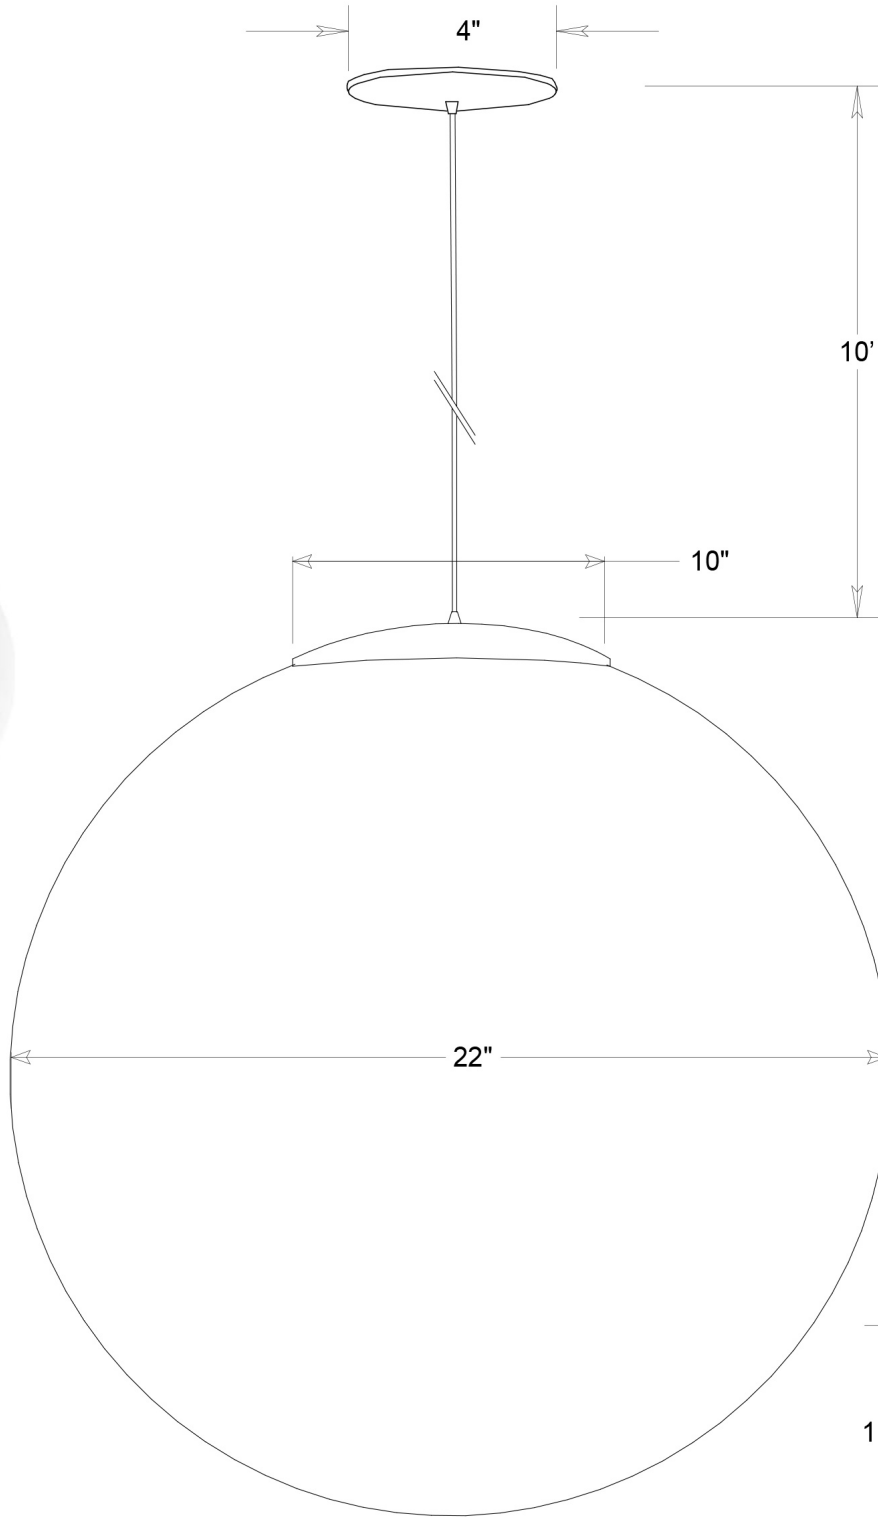

### LED90 Globe Series

- 18" - #288/3 LED90
- 20" - #290/3 LED90
- 22" - #292/3 LED90
- 22" - #294/3 LED90

**Unless Otherwise Specified:**

Dimensions in Inches  
 Tolerances: Fractional ±  
 Angular: Mach ± Bend ±  
 Two Place Decimal ±  
 Three Place Decimal ±

	<b>Name</b>	<b>Date</b>	<b>Pendant Globe #292/3 LED90</b>		
<b>Drawn</b>	lv	11/21/17	22" Acrylic Pendant Globe 10' Vinyl Cord   Aluminum Hardware		
<b>Checked</b>			<b>Size</b>	<b>Drawing No.</b>	<b>Rev</b>
<b>ENG Appr.</b>			<b>A</b>	<b>0001</b>	<b>A</b>
<b>MFR Appr.</b>			<b>Scale</b>	<b>CAD File</b>	<b>Sheet</b>
<b>QA</b>					<b>1 of 1</b>
<b>Comments</b>					