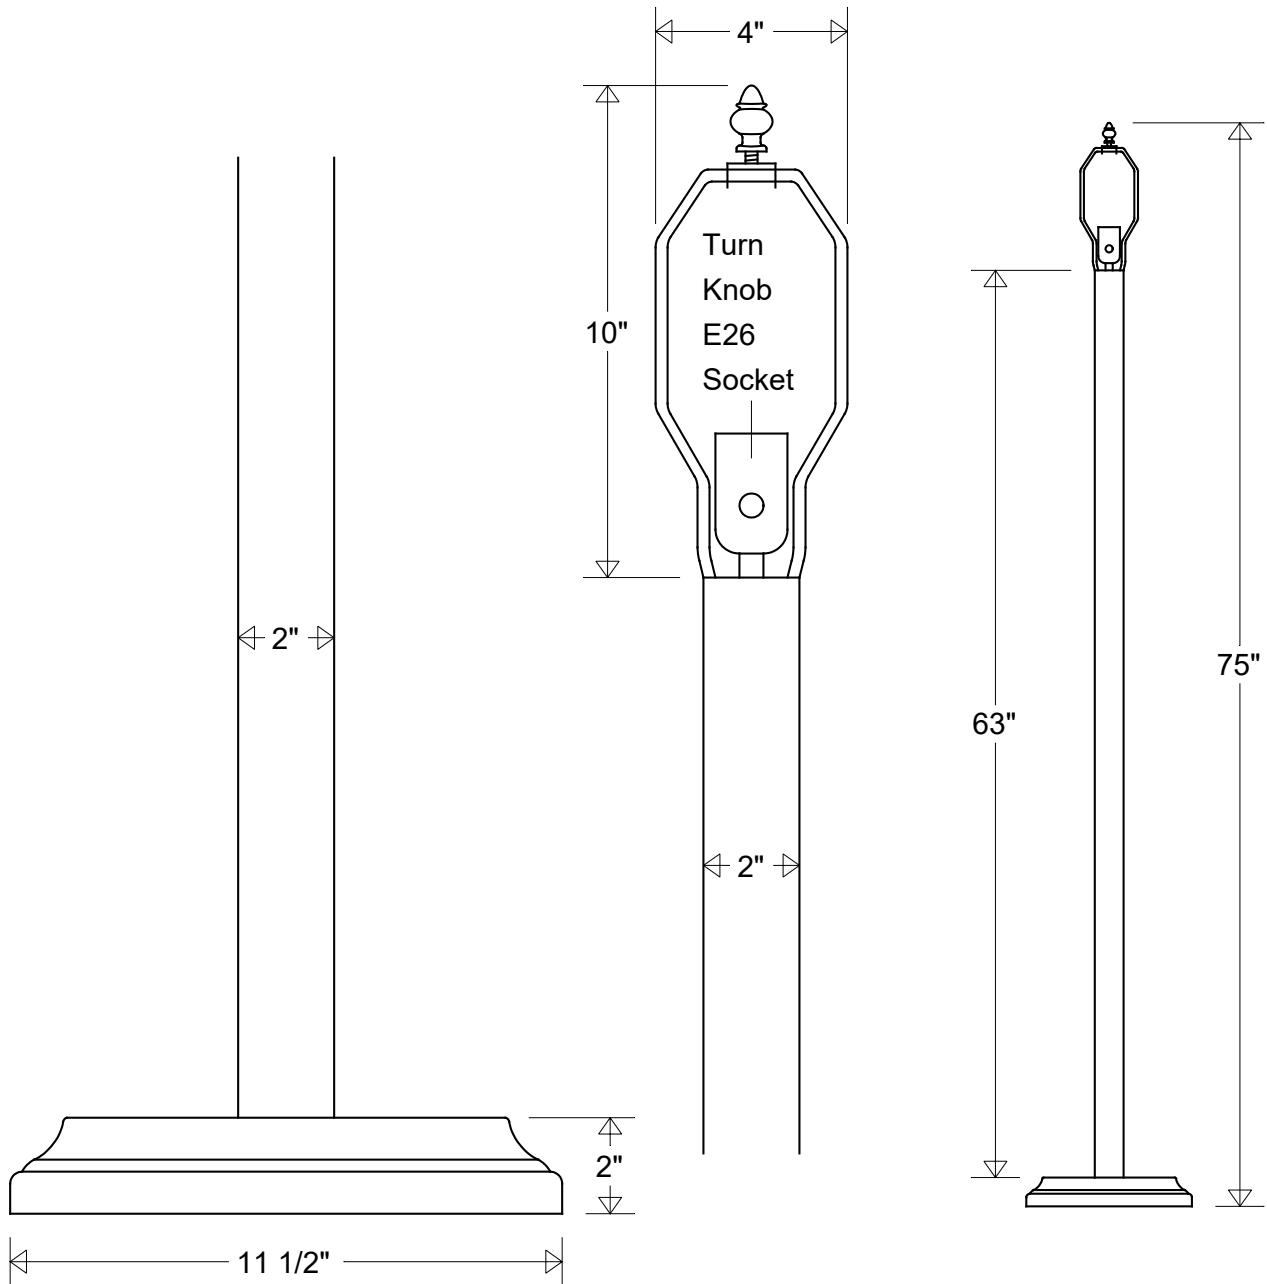

Primelite Manufacturing Corp

407 S Main St, Freeport, NY 11520

Phone: 516-868-4411 | Fax: 516-868-4609
 sales@primelite-mfg.com | www.primelite-mfg.com

PART # #231T Turn	LAMP E26 Socket	VOLTAGE 120 V	COLOR Powder Coated Paint
JOB NAME			TYPE Floor Lamp

Lamp: E26 Socket Max Wattage: 1/100 W 	Name	Date	Floor Lamp #231T Turn			
	Drawn	CB				08/2021
	Checked			11 1/2" Dia Base 75" OAH Turn Knob Socket Comes with 10' of cord and plug		
	ENG Appr.					
Construction: Aluminum Steel	MFR Appr.		Size	Drawing No.	Rev	
Unless Otherwise Specified: Dimensions in Inches	QA		A	0001	A	
	Weight		Scale	CAD File	Sheet	