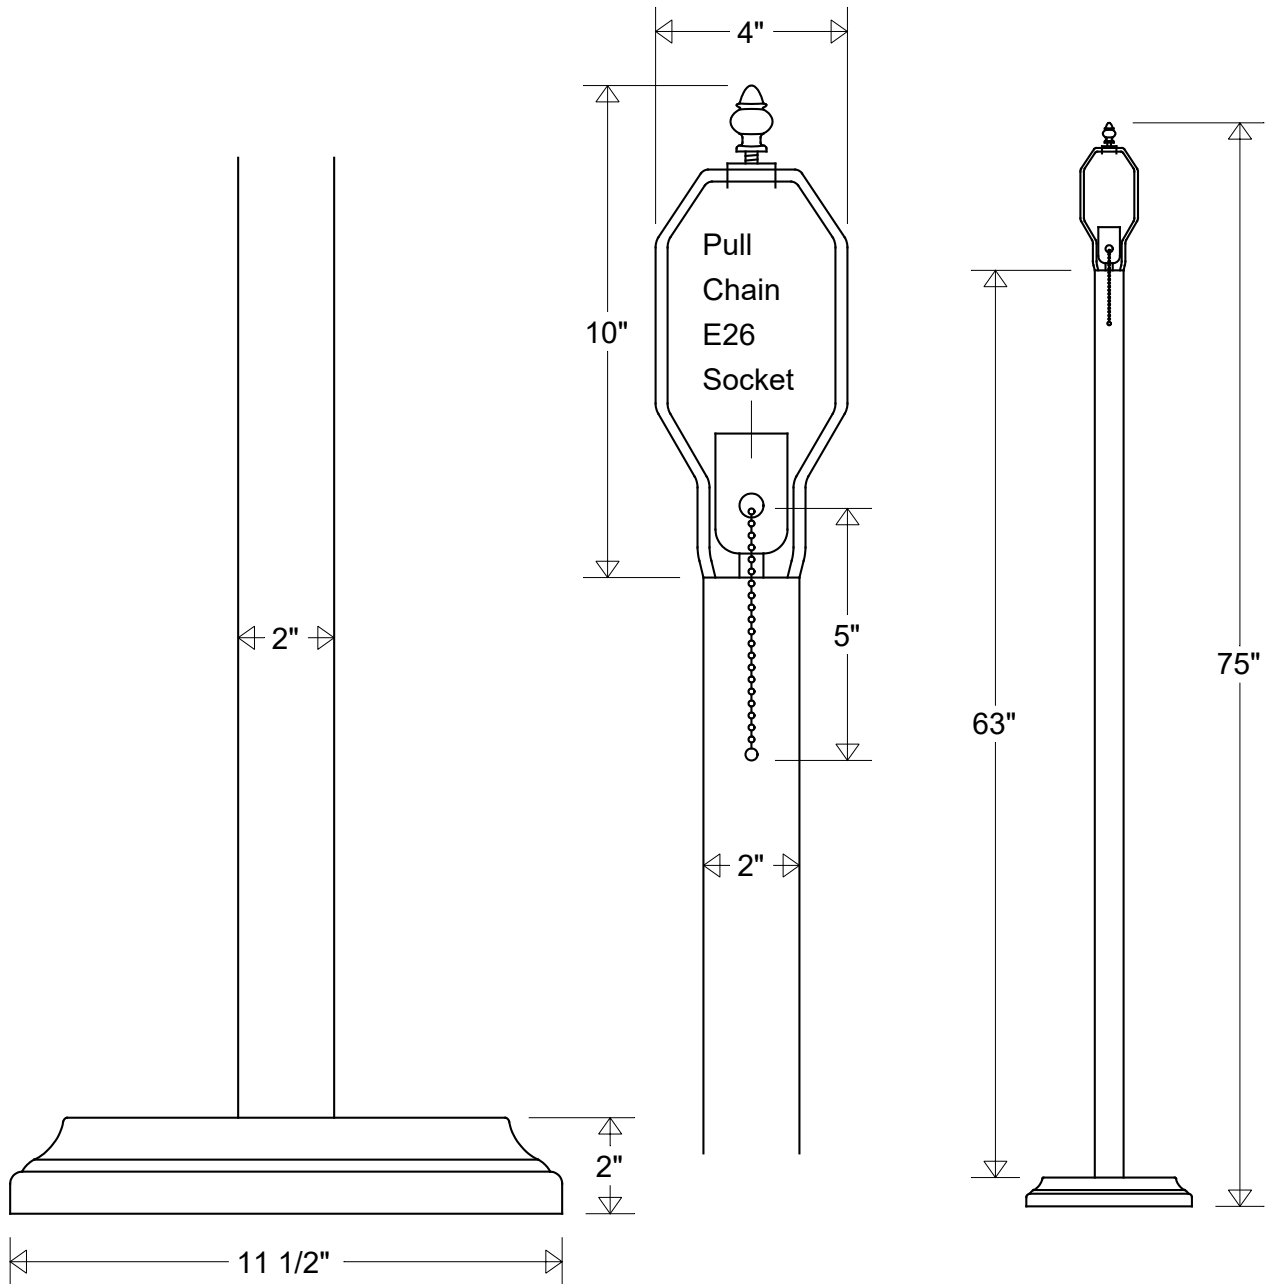

Primelite Manufacturing Corp

407 S Main St, Freeport, NY 11520

Phone: 516-868-4411 | Fax: 516-868-4609
 sales@primelite-mfg.com | www.primelite-mfg.com

PART # #231T Pull	LAMP E26 Socket	VOLTAGE 120 V	COLOR Powder Coated Paint
JOB NAME			TYPE Floor Lamp

Lamp: E26 Socket Max Wattage: 1/100 W 	Name	Date	Floor Lamp #231T Pull			
	Drawn	CB				08/2021
	Checked			11 1/2" Dia Base 75" OAH Pull Chain Socket Comes with 10' of cord and plug		
	ENG Appr.					
MFR Appr.			Size	Drawing No.	Rev	
Construction: Aluminum Steel	QA		A	0001	A	
Unless Otherwise Specified: Dimensions in Inches	Weight		Scale	CAD File	Sheet 1 of 1	