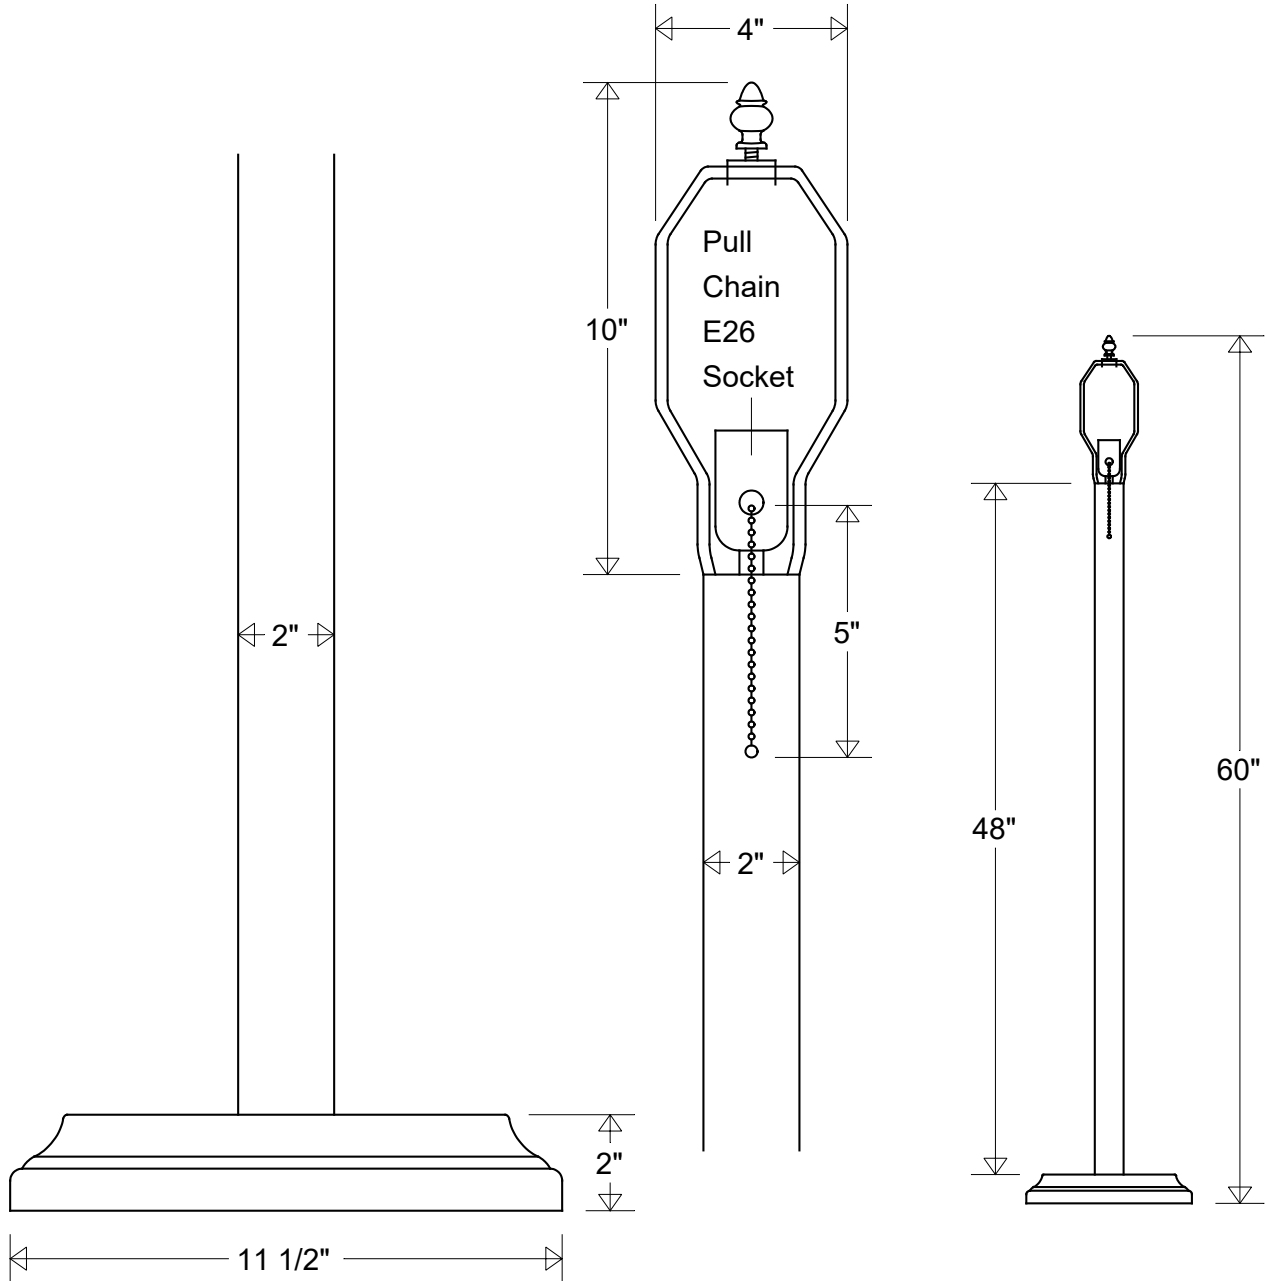

# Primelite Manufacturing Corp

407 S Main St, Freeport, NY 11520

Phone: 516-868-4411 | Fax: 516-868-4609  
 sales@primelite-mfg.com | www.primelite-mfg.com

PART # #231C Pull	LAMP E26 Socket	VOLTAGE 120 V	COLOR Powder Coated Paint
JOB NAME			TYPE Floor Lamp

<b>Lamp: E26 Socket</b> Max Wattage: 1/100 W 	<b>Name</b>	<b>Date</b>	<b>Floor Lamp #231C Pull</b>			
	Drawn	CB				08/2021
	Checked			Size	Drawing No.	Rev
	ENG Appr.			<b>A</b>	<b>0001</b>	<b>A</b>
<b>Construction: Aluminum   Steel</b>	MFR Appr.					
<b>Unless Otherwise Specified:</b> Dimensions in Inches	QA			Scale	CAD File	Sheet
	Weight					<b>1 of 1</b>