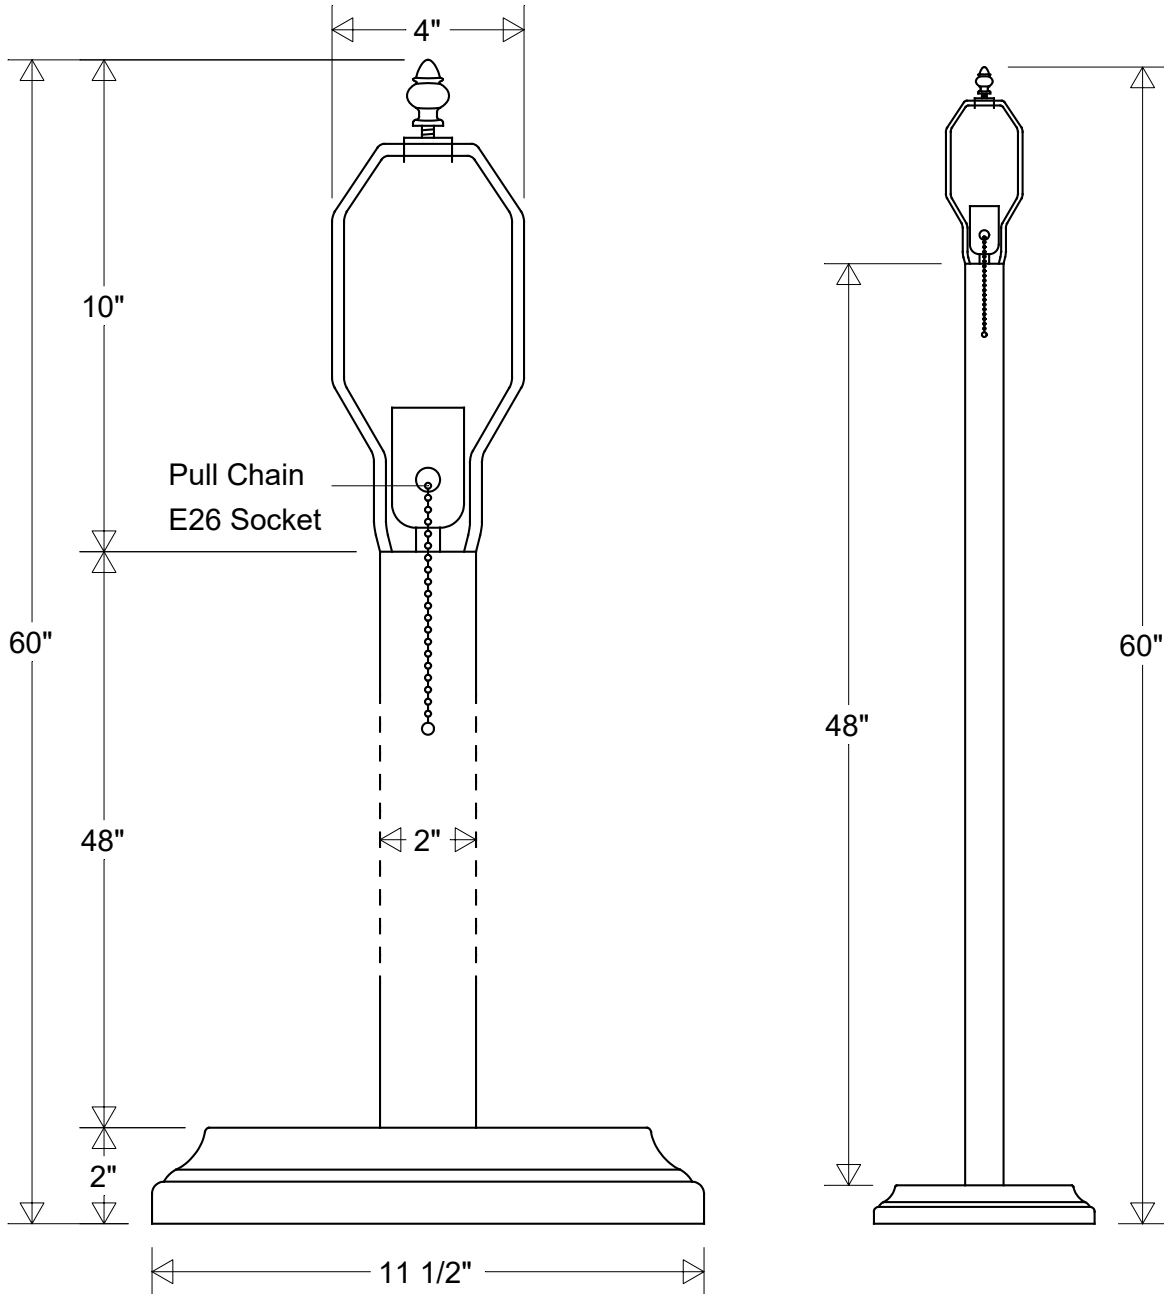

# Primelite Manufacturing Corp

407 S Main St, Freeport, NY 11520

Phone: 516-868-4411 | Fax: 516-868-4609  
 sales@primelite-mfg.com | www.primelite-mfg.com

PART # #231/60 Pull	LAMP E26 Socket	VOLTAGE 120 V	COLOR Powder Coated Paint
JOB NAME			TYPE Floor Lamp

<b>Lamp: E26 Socket</b> Max Wattage: 100 W 	<b>Initials</b> Drawn CB Checked ENG Appr.	<b>Date</b> 09/2023	<h2>#231/60 Pull</h2> <p>11 1/2" Dia   60" H   48" 1 1/2" IPS Stem          10' Cord &amp; Plug   Pull Chain Socket</p>			<b>Revisions</b>				
	<b>MFR Appr.</b> QA	Size <b>A</b>				Drawing No. <b>0001</b>	Rev <b>A</b>	<b>Zone</b>	<b>Rev</b>	<b>Description</b>
	<b>Construction:</b> Aluminum	<b>Weight:</b>	Scale	CAD File	Sheet <b>1 of 1</b>					