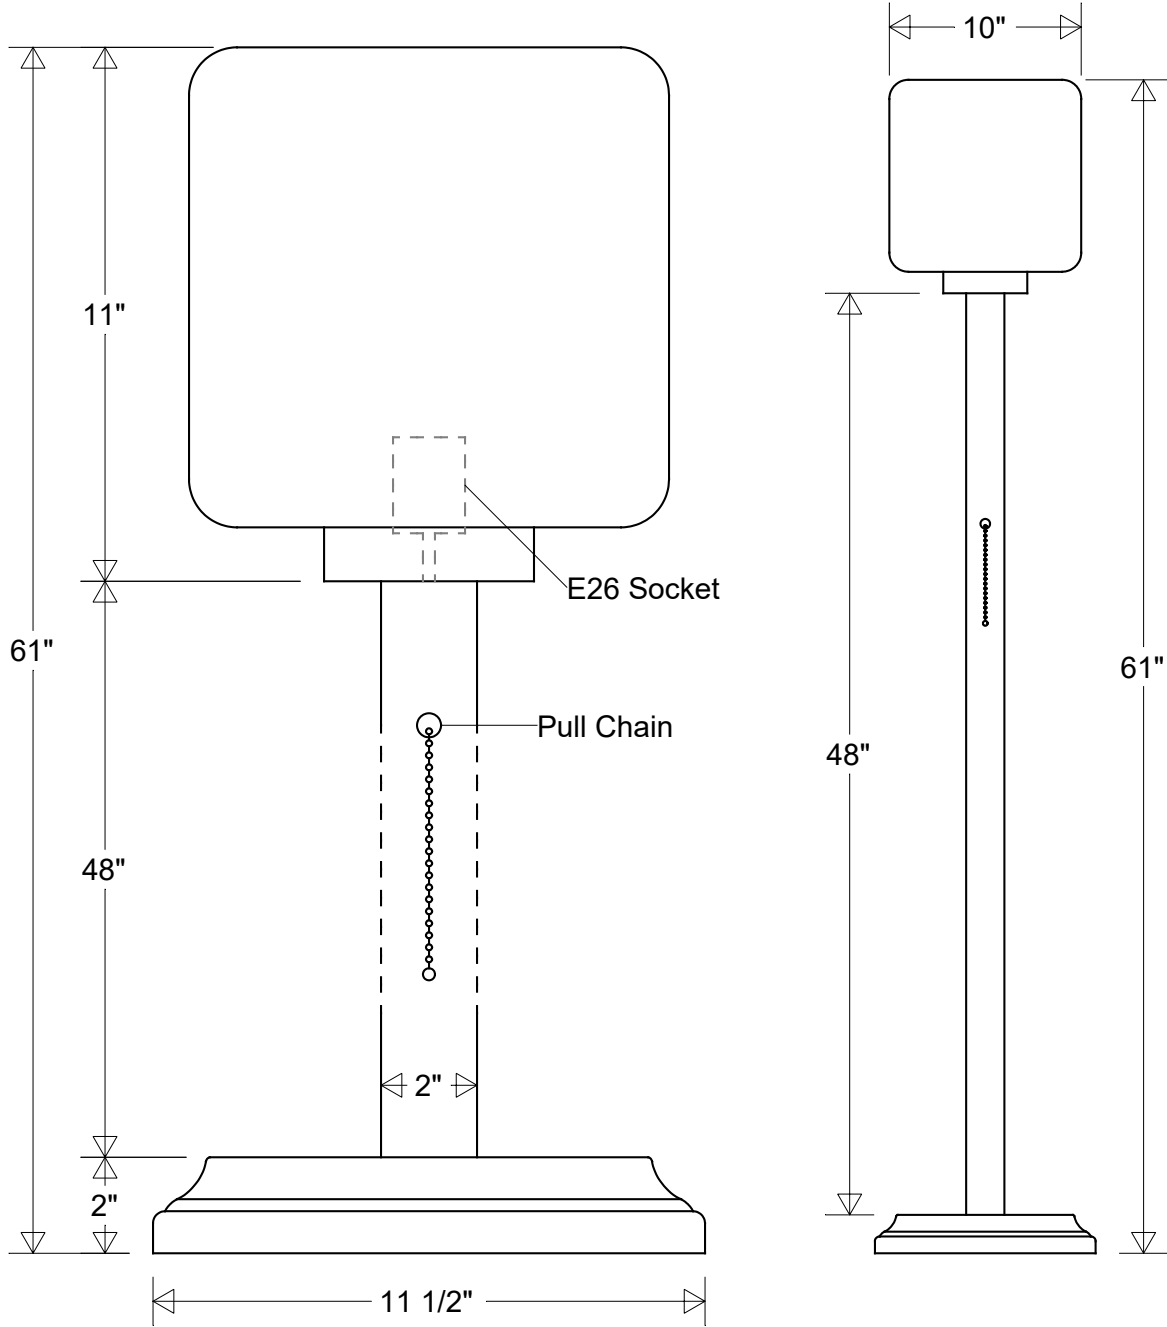

# Primelite Manufacturing Corp

407 S Main St, Freeport, NY 11520

Phone: 516-868-4411 | Fax: 516-868-4609  
 sales@primelite-mfg.com | www.primelite-mfg.com

PART # #231/60-510	LAMP E26 Socket	VOLTAGE 120 V	COLOR Powder Coated Paint
JOB NAME			TYPE Floor Lamp

<b>Lamp: E26 Socket</b> Max Wattage: 100 W 	Initials	Date	<b>#231/60-510</b>			<b>Revisions</b>				
	Drawn	CB								
	Checked			10" W   61" H   48" 1 1/2" IPS Stem 10' Cord & Plug   Pull Chain Socket			Zone	Rev	Description	Date
ENG Appr.										
<b>Construction:</b> Aluminum   Acrylic Globe	MFR Appr.		Size	Drawing No.	Rev					
	QA		<b>A</b>	<b>0001</b>	<b>A</b>					
<b>Unless Otherwise Specified:</b> Dimensions in Inches	Globe:	Smoke   White   Clear	Scale	CAD File	Sheet	<b>1 of 1</b>				