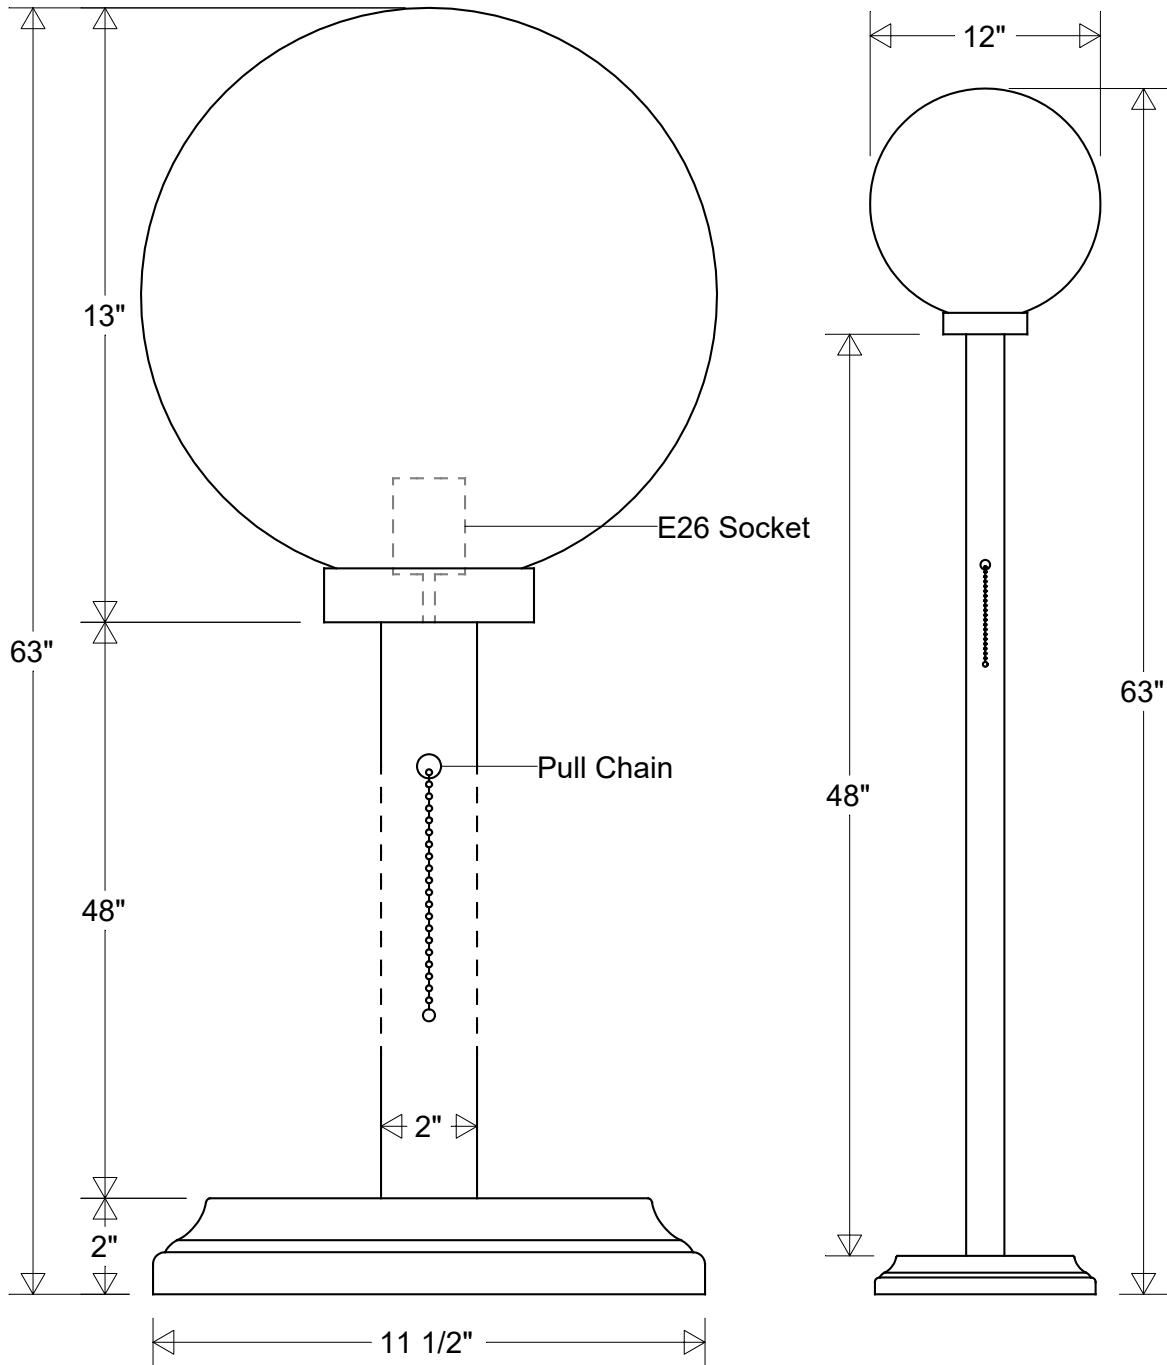

Primelite Manufacturing Corp

407 S Main St, Freeport, NY 11520

Phone: 516-868-4411 | Fax: 516-868-4609
 sales@primelite-mfg.com | www.primelite-mfg.com

PART # #231/60-282	LAMP E26 Socket	VOLTAGE 120 V	COLOR Powder Coated Paint
JOB NAME			TYPE Floor Lamp

Lamp: E26 Socket Max Wattage: 100 W 	Initials Drawn CB Checked ENG Appr.	Date 09/2023	<h2>#231/60-282</h2>			Revisions				
	12" Dia 63" H 48" 1 1/2" IPS Stem 10' Cord & Plug Pull Chain Socket			Zone	Rev	Description	Date	Appr		
	Construction: Aluminum Acrylic Globe MFR Appr. QA	Size A	Drawing No. 0001	Rev A						
Unless Otherwise Specified: Dimensions in Inches	Globe: Smoke White Clear Green Red Blue	Scale	CAD File	Sheet 1 of 1						