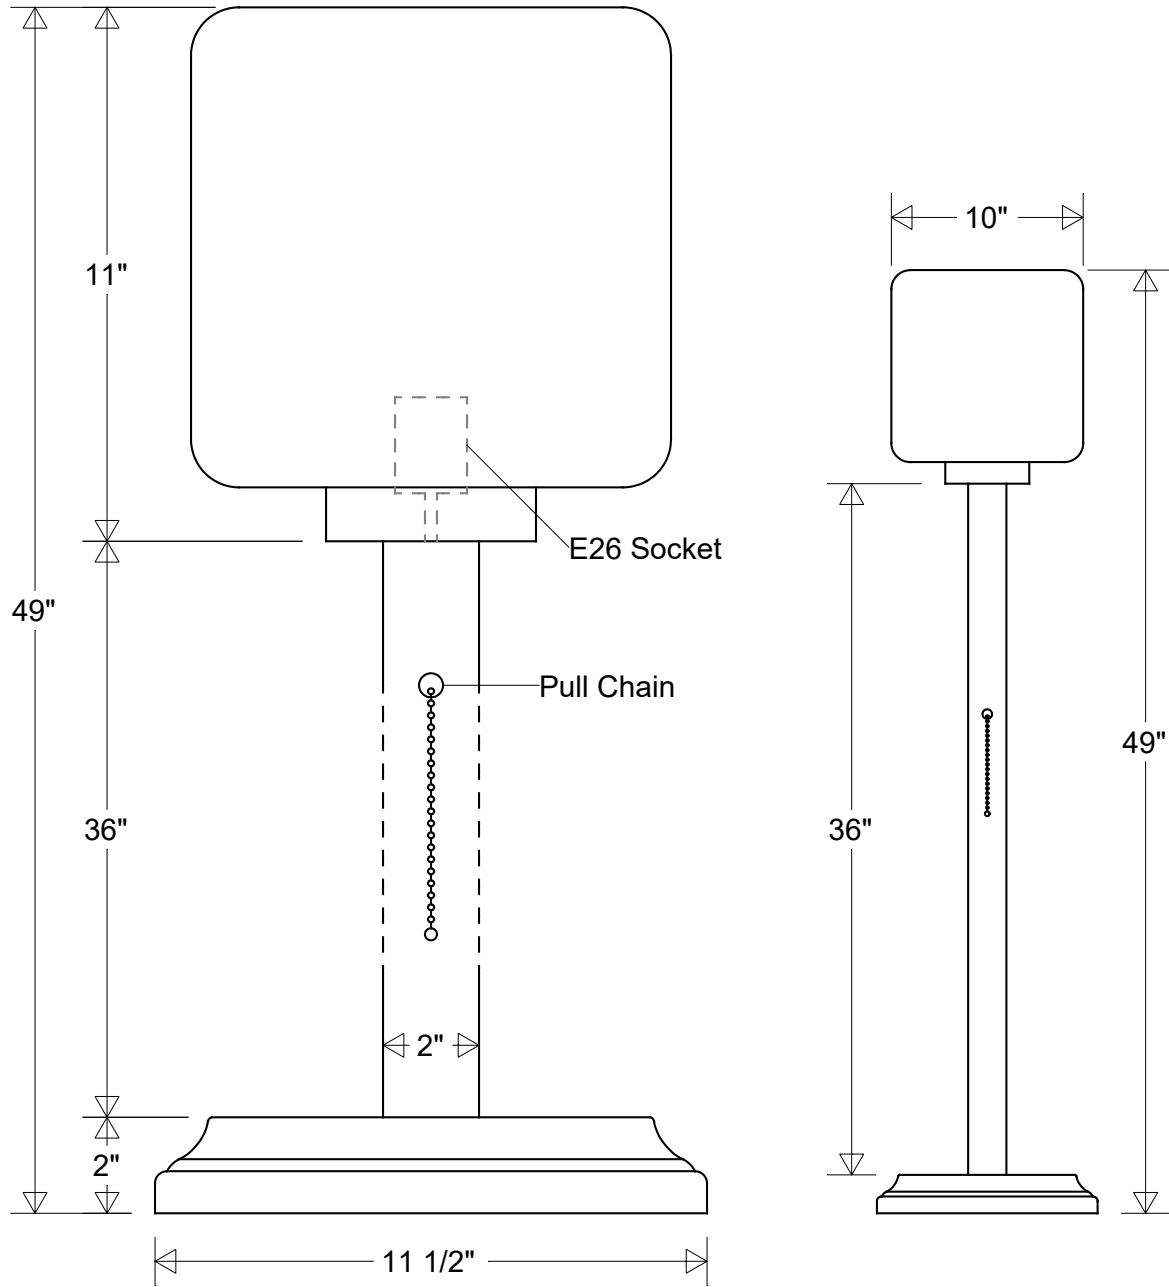

# Primelite Manufacturing Corp

407 S Main St, Freeport, NY 11520

Phone: 516-868-4411 | Fax: 516-868-4609  
 sales@primelite-mfg.com | www.primelite-mfg.com

PART # #231/48-510	LAMP E26 Socket	VOLTAGE 120 V	COLOR Powder Coated Paint
JOB NAME			TYPE Floor Lamp

<b>Lamp: E26 Socket</b> Max Wattage: 100 W 	Initials Drawn CB Checked ENG Appr.	Date 09/2023	<h2>#231/48-510</h2>			<b>Revisions</b>				
	10" W   49" H   36" 1 1/2" IPS Stem 10' Cord & Plug   Pull Chain Socket			Zone	Rev	Description	Date	Appr		
	<b>Construction:</b> Aluminum   Acrylic Globe MFR Appr. QA	Size <b>A</b>	Drawing No. <b>0001</b>	Rev <b>A</b>						
<b>Unless Otherwise Specified:</b> Dimensions in Inches	<b>Globe:</b> Smoke   White   Clear	Scale	CAD File	Sheet <b>1 of 1</b>						