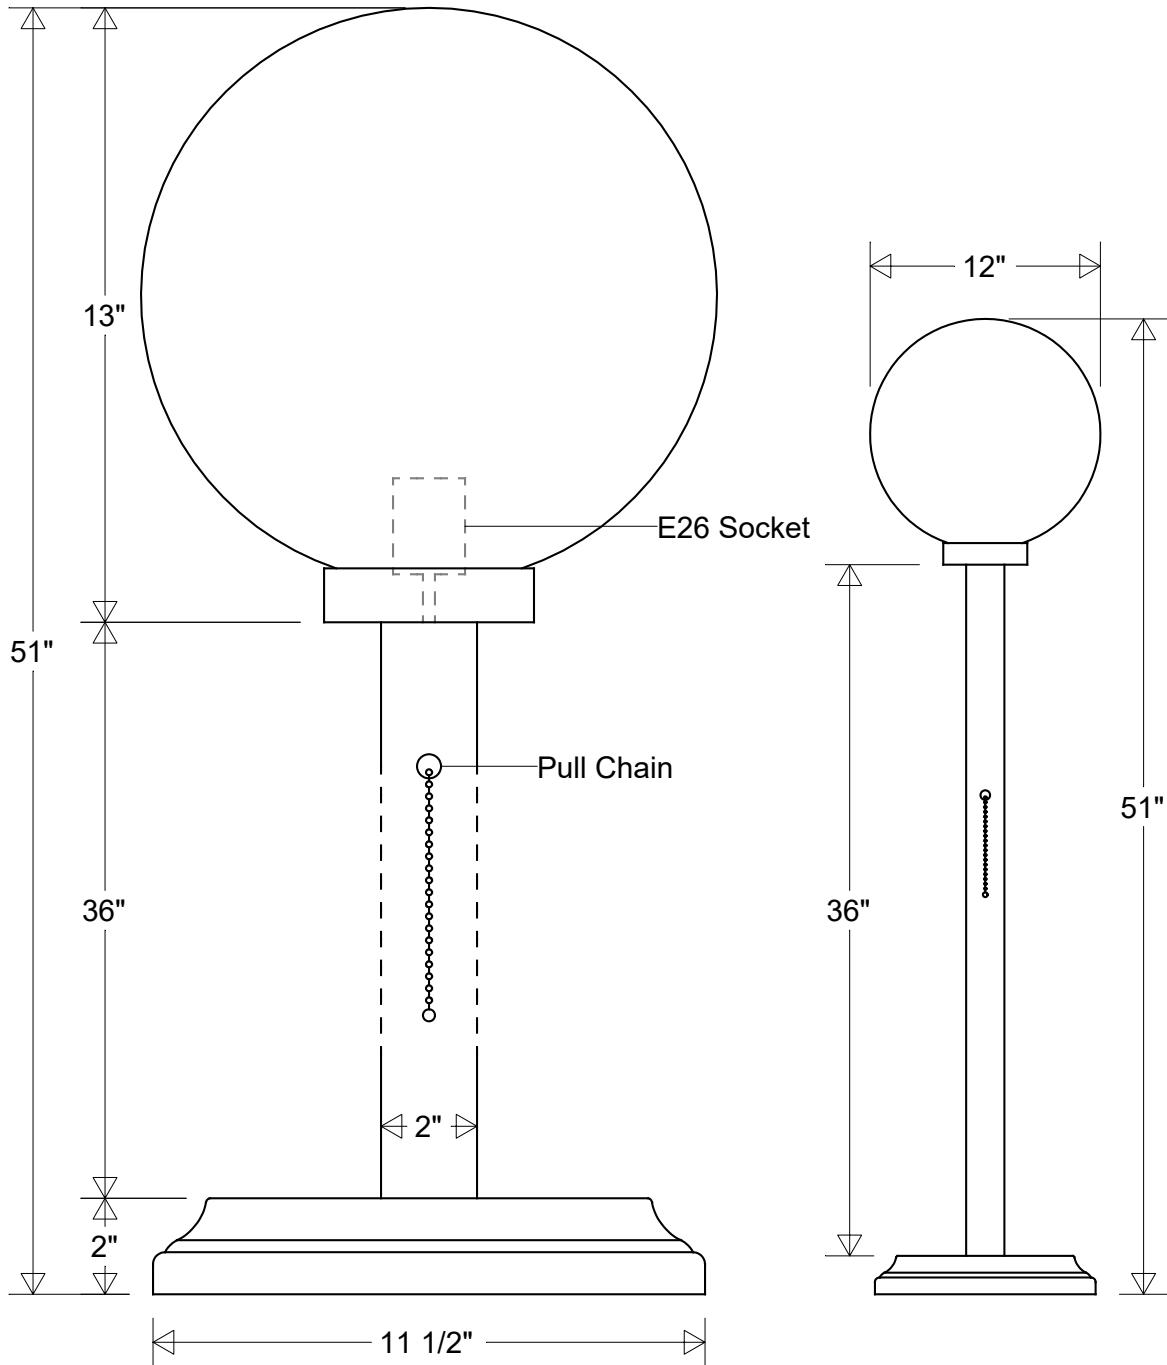

# Primelite Manufacturing Corp

407 S Main St, Freeport, NY 11520

Phone: 516-868-4411 | Fax: 516-868-4609  
 sales@primelite-mfg.com | www.primelite-mfg.com

PART # #231/48-282	LAMP E26 Socket	VOLTAGE 120 V	COLOR Powder Coated Paint
JOB NAME			TYPE Floor Lamp

<b>Lamp: E26 Socket</b> Max Wattage: 100 W 	Initials Drawn CB Checked ENG Appr.	Date 09/2023	<h2>#231/48-282</h2>			<b>Revisions</b>				
	12" Dia   51" H   36" 1 1/2" IPS Stem 10' Cord & Plug   Pull Chain Socket			Zone	Rev	Description	Date	Appr		
	<b>Construction:</b> Aluminum   Acrylic Globe MFR Appr. QA	Size <b>A</b>	Drawing No. <b>0001</b>	Rev <b>A</b>						
<b>Unless Otherwise Specified:</b> Dimensions in Inches	<b>Globe:</b> Smoke   White   Clear Green   Red   Blue	Scale	CAD File	Sheet <b>1 of 1</b>						