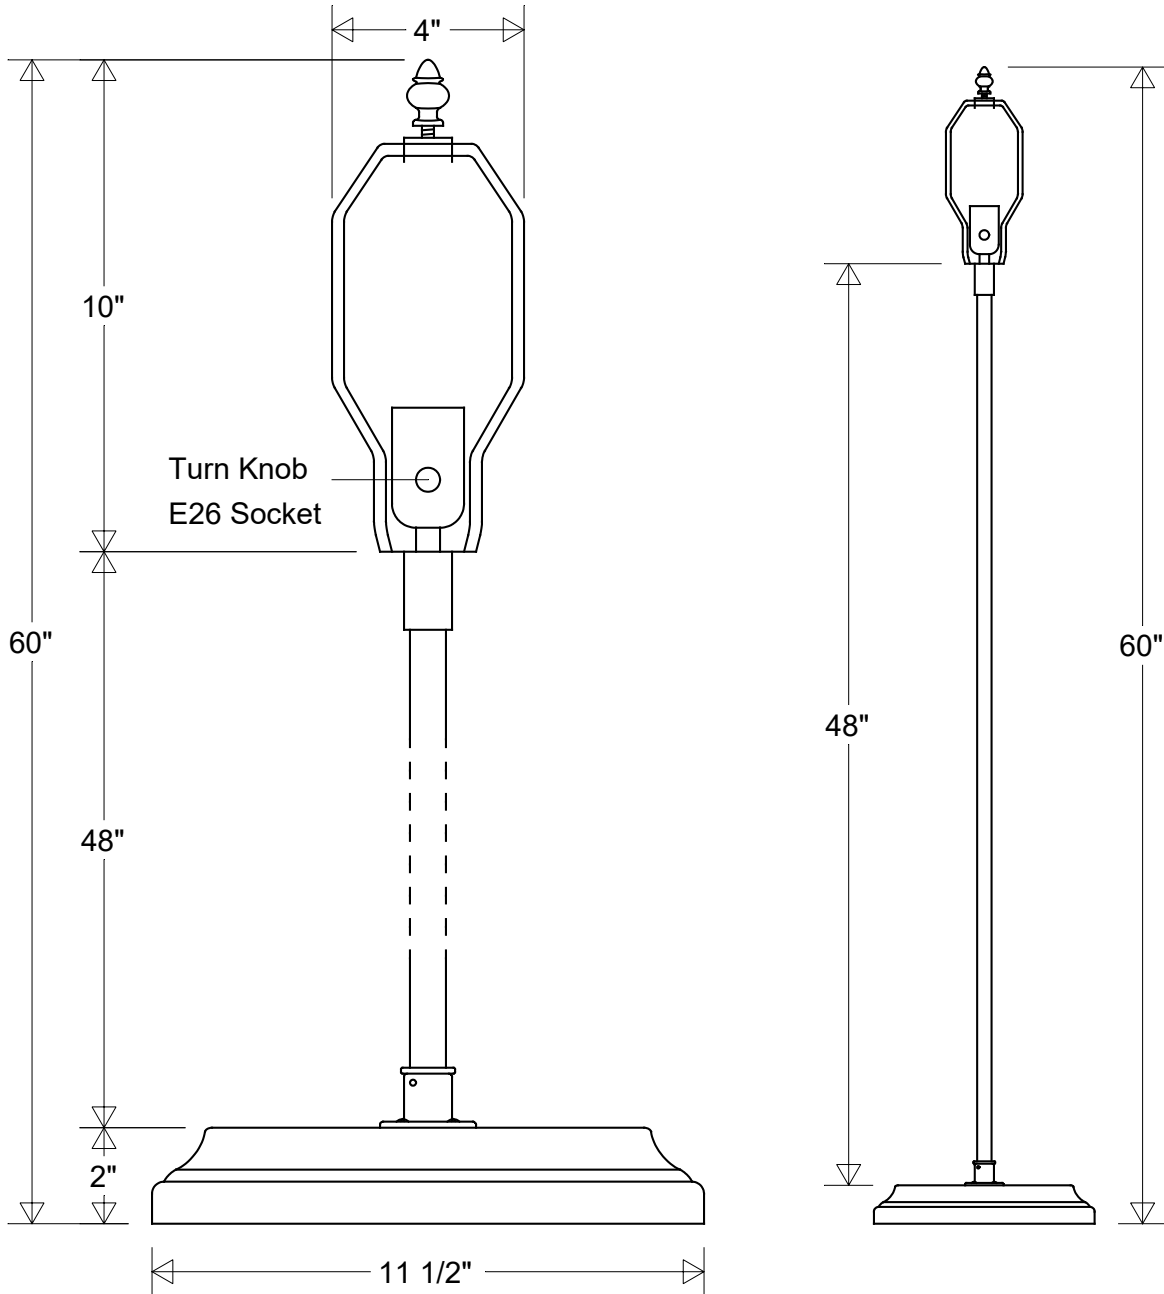

Primelite Manufacturing Corp

407 S Main St, Freeport, NY 11520

Phone: 516-868-4411 | Fax: 516-868-4609
 sales@primelite-mfg.com | www.primelite-mfg.com

PART # #230/60 Turn	LAMP E26 Socket	VOLTAGE 120 V	COLOR Powder Coated Paint
JOB NAME			TYPE Floor Lamp

Lamp: E26 Socket Max Wattage: 100 W 	Initials Drawn CB Checked ENG Appr.	Date 09/2023	<h2>#230/60 Turn</h2> <p>11 1/2" Dia 60" H 48" 1/2" IPS Stem 10' Cord & Plug Turn Knob Socket</p>		Revisions				
	MFR Appr. QA	Size A			Drawing No. 0001	Rev A	Zone	Rev	Description
	Construction: Aluminum	Weight:	Scale	CAD File	Sheet 1 of 1				