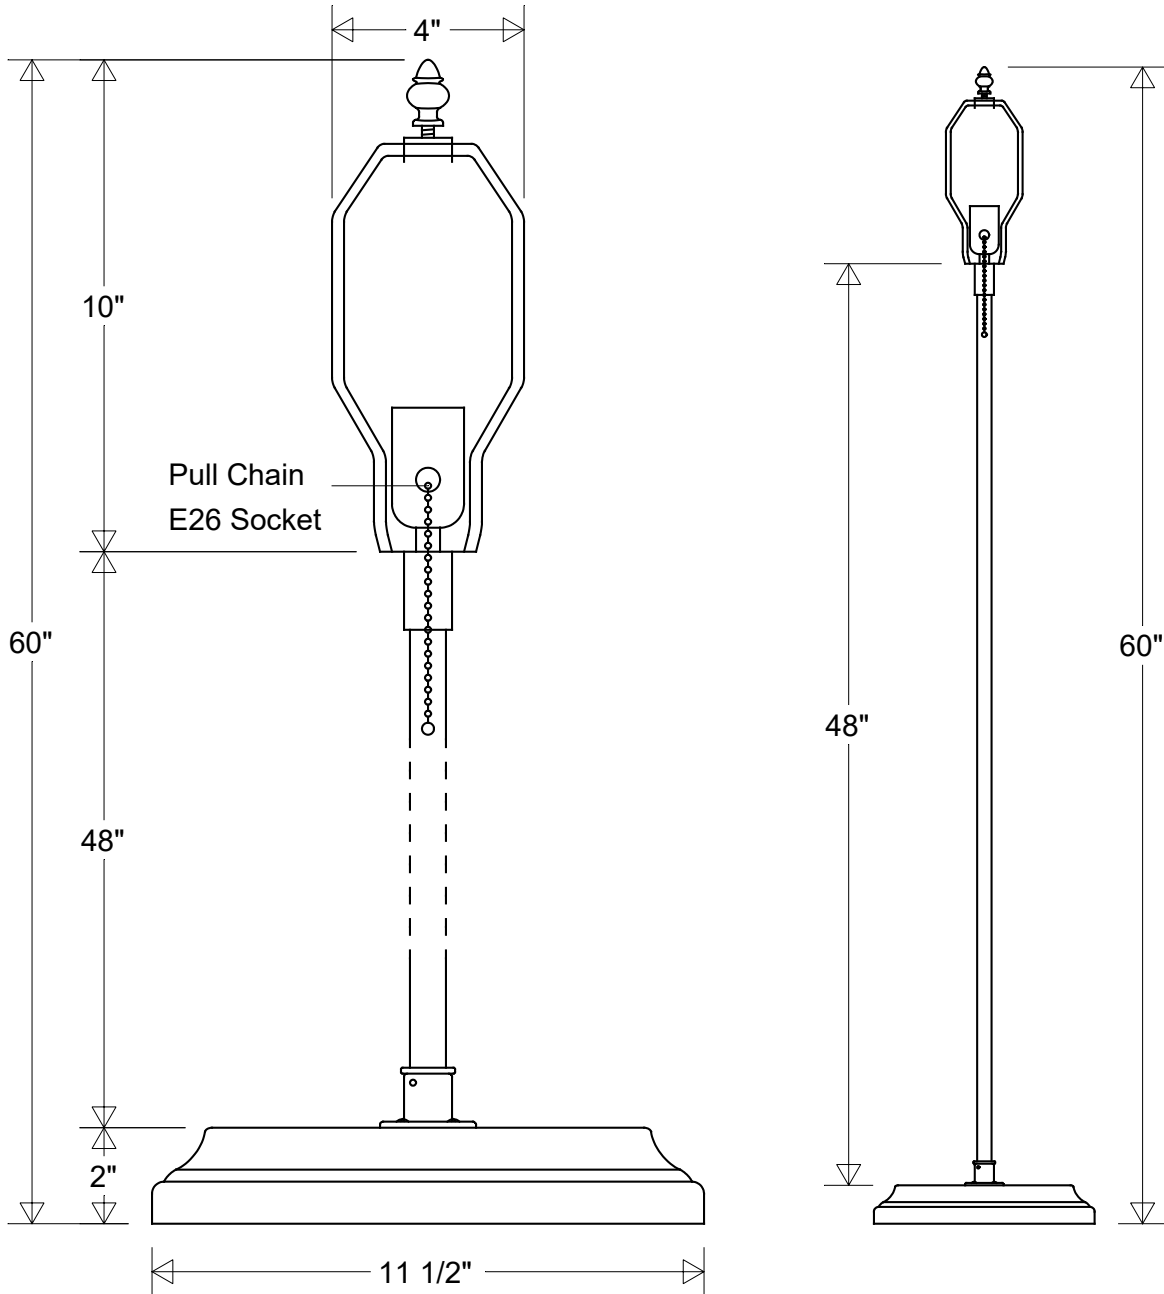

Primelite Manufacturing Corp

407 S Main St, Freeport, NY 11520

Phone: 516-868-4411 | Fax: 516-868-4609
 sales@primelite-mfg.com | www.primelite-mfg.com

PART # #230/60 Pull	LAMP E26 Socket	VOLTAGE 120 V	COLOR Powder Coated Paint
JOB NAME			TYPE Floor Lamp

Lamp: E26 Socket Max Wattage: 100 W 	Initials Drawn: CB Checked: ENG Appr.: MFR Appr.: QA:	Date 09/2023	<h2>#230/60 Pull</h2>			Revisions				
	11 1/2" Dia 60" H 48" 1/2" IPS Stem 10' Cord & Plug Pull Chain Socket			Zone	Rev	Description	Date	Appr		
	Construction: Aluminum	Size A	Drawing No. 0001	Rev A						
Unless Otherwise Specified: Dimensions in Inches	Weight:	Scale	CAD File	Sheet 1 of 1						