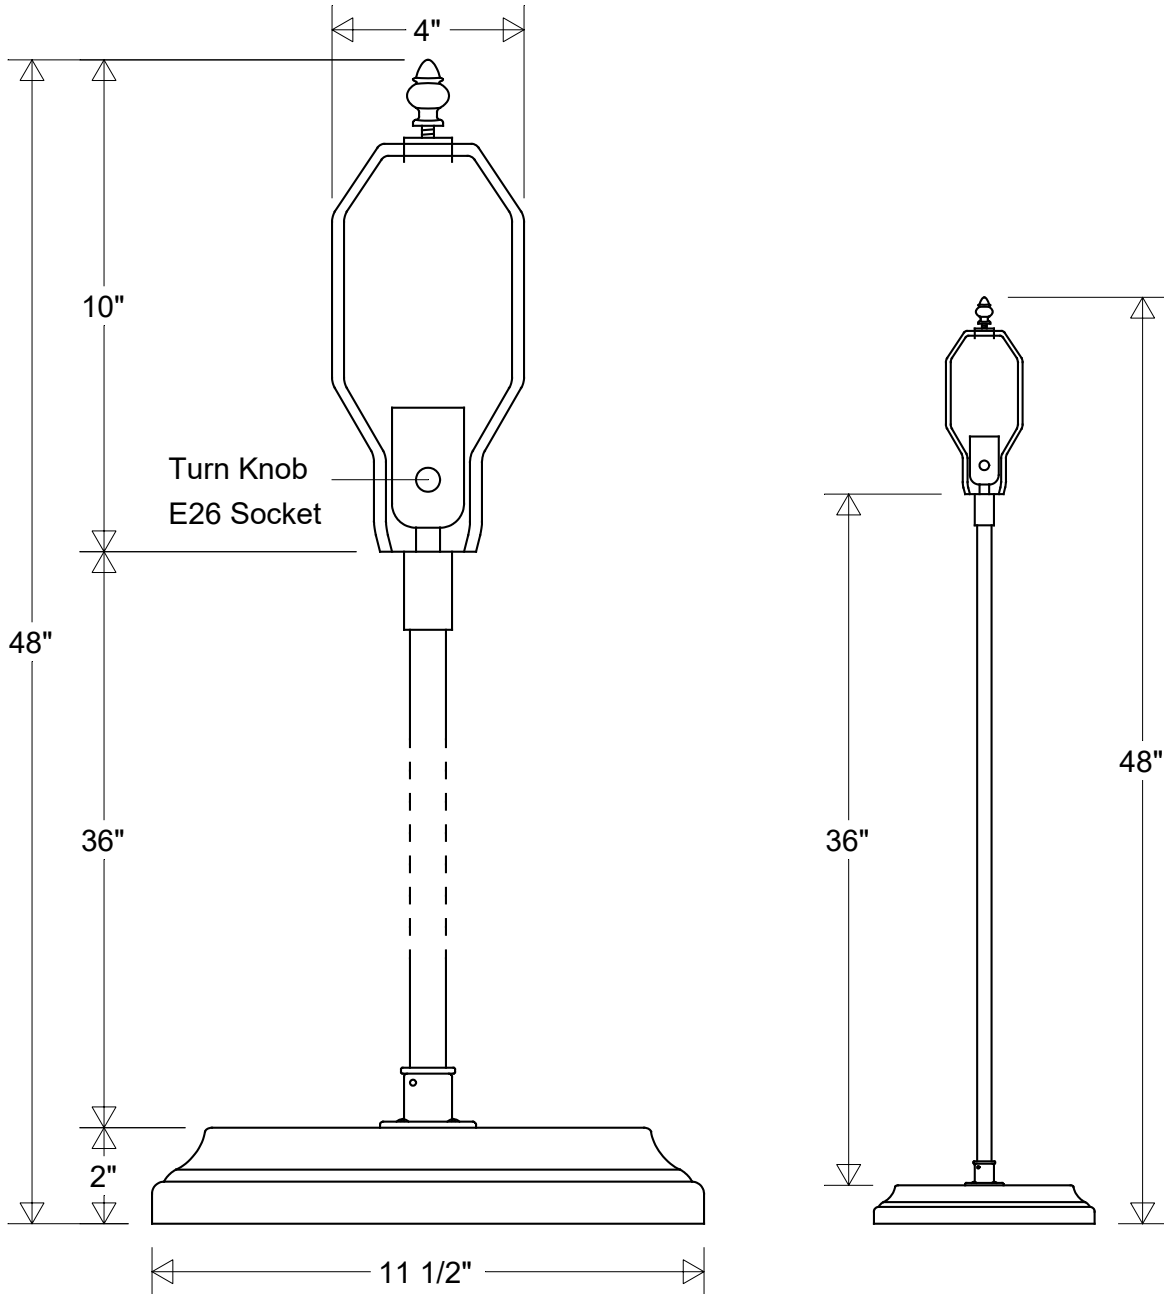

Primelite Manufacturing Corp

407 S Main St, Freeport, NY 11520

Phone: 516-868-4411 | Fax: 516-868-4609
 sales@primelite-mfg.com | www.primelite-mfg.com

PART # #230/48 Turn	LAMP E26 Socket	VOLTAGE 120 V	COLOR Powder Coated Paint
JOB NAME			TYPE Floor Lamp

Lamp: E26 Socket Max Wattage: 100 W 	Initials	Date	<h2>#230/48 Turn</h2>							
	Drawn	CB						09/2023		
	Checked			11 1/2" Dia 48" H 36" 1/2" IPS Stem 10' Cord & Plug Turn Knob Socket			Revisions			
ENG Appr.			Zone				Rev	Description	Date	Appr
Construction: Aluminum	MFR Appr.		Size	Drawing No.	Rev					
	QA		A	0001	A					
Unless Otherwise Specified: Dimensions in Inches	Weight:		Scale	CAD File	Sheet					
					1 of 1					