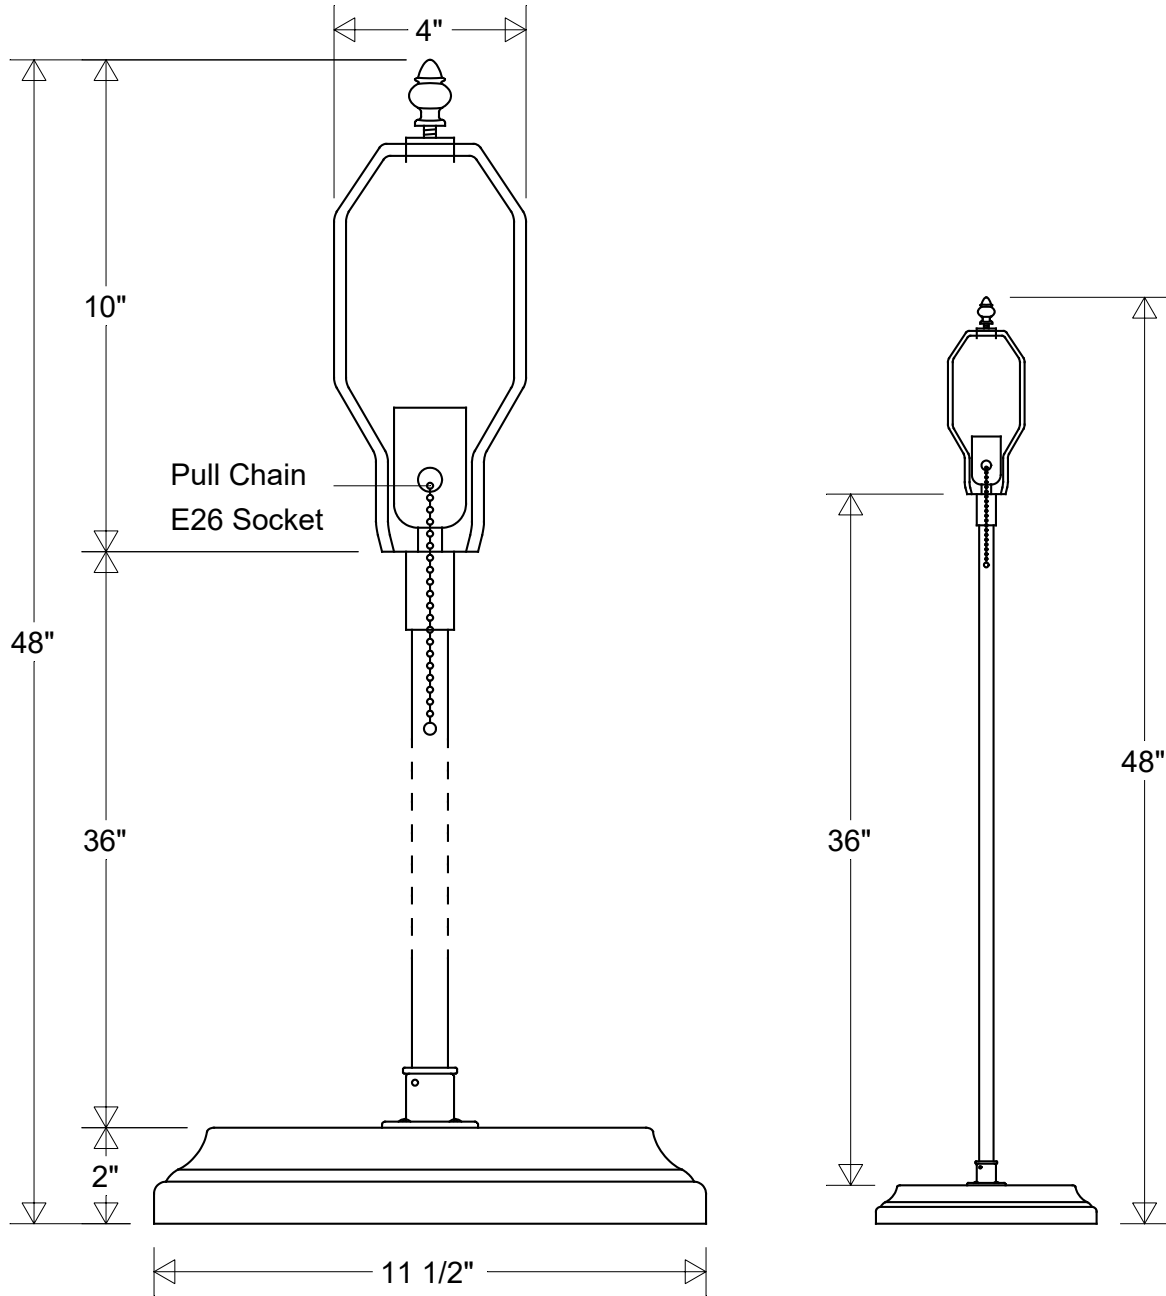

# Primelite Manufacturing Corp

407 S Main St, Freeport, NY 11520

Phone: 516-868-4411 | Fax: 516-868-4609  
 sales@primelite-mfg.com | www.primelite-mfg.com

PART # #230/48 Pull	LAMP E26 Socket	VOLTAGE 120 V	COLOR Powder Coated Paint
JOB NAME			TYPE Floor Lamp

<b>Lamp: E26 Socket</b> Max Wattage: 100 W 	<b>Initials</b> Drawn CB Checked ENG Appr.	<b>Date</b> 09/2023	<h2>#230/48 Pull</h2> <p>11 1/2" Dia   48" H   36" 1/2" IPS Stem          10' Cord &amp; Plug   Pull Chain Socket</p>			<b>Revisions</b>				
	<b>MFR Appr.</b> QA	<b>Size</b> <b>A</b>				<b>Drawing No.</b> <b>0001</b>	<b>Rev</b> <b>A</b>	<b>Zone</b>	<b>Rev</b>	<b>Description</b>
<b>Construction:</b> Aluminum	<b>Weight:</b>		<b>Scale</b>	<b>CAD File</b>	<b>Sheet</b> <b>1 of 1</b>					
<b>Unless Otherwise Specified:</b> Dimensions in Inches										