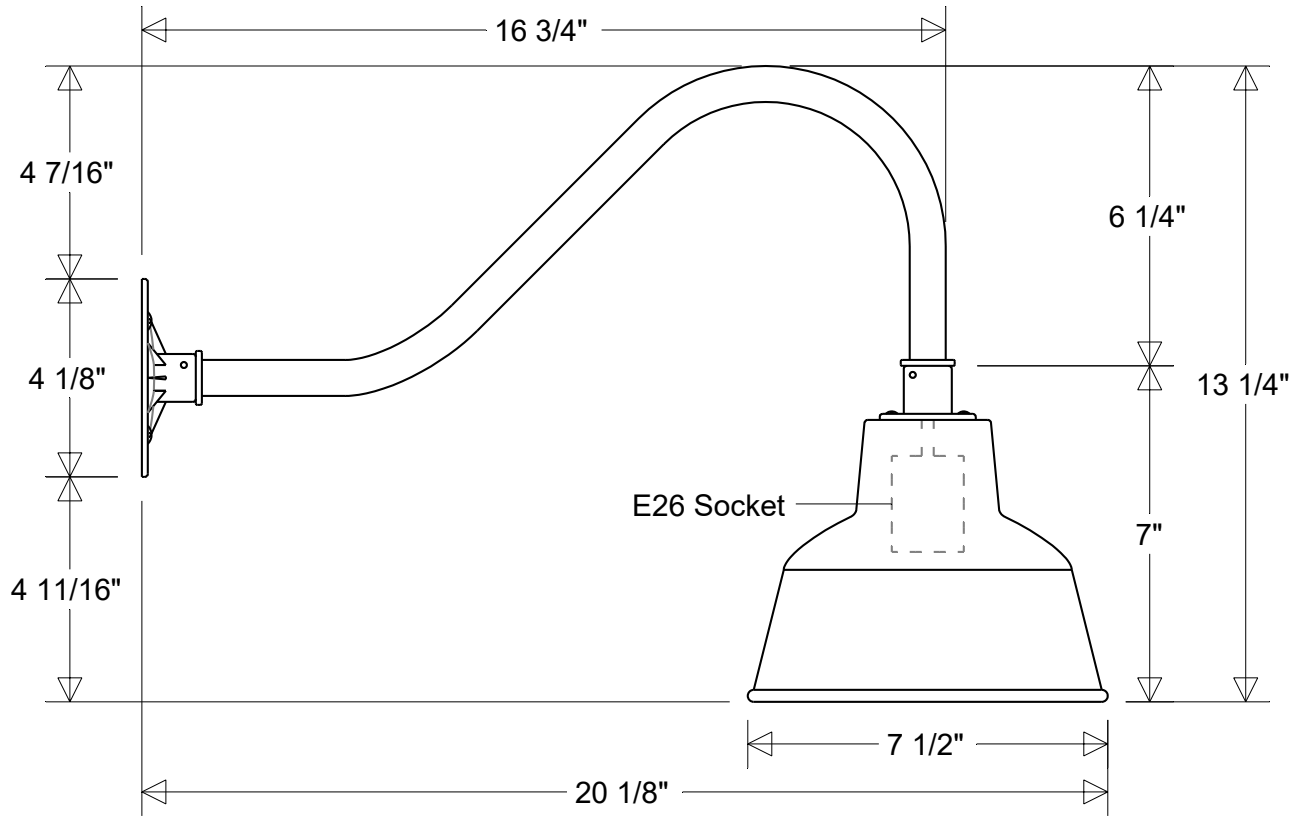

Primelite Manufacturing Corp

407 S Main St, Freeport, NY 11520

Phone: 516-868-4411 | Fax: 516-868-4609
 sales@primelite-mfg.com | www.primelite-mfg.com

PART # #23/7-859	LAMP E26 Socket	VOLTAGE 120 V	COLOR Powder Coated Paint
JOB NAME			TYPE Gooseneck

Lamp: E26 Socket Max Wattage: 60 W 	Initials	Date	<h2>#23/7-859</h2>								
	Drawn	CB						04/2024			
	Checked			7 1/2" Dia 20 1/8" Ext 13 1/4" H							
Construction: Aluminum	ENG Appr.			Size	Drawing No.	Rev	Revisions				
All dimensions are nominal.	MFR Appr.			A	0001	A	Zone	Rev	Description	Date	Appr
	QA										
	Weight:			Scale	CAD File	Sheet					
						1 of 1					