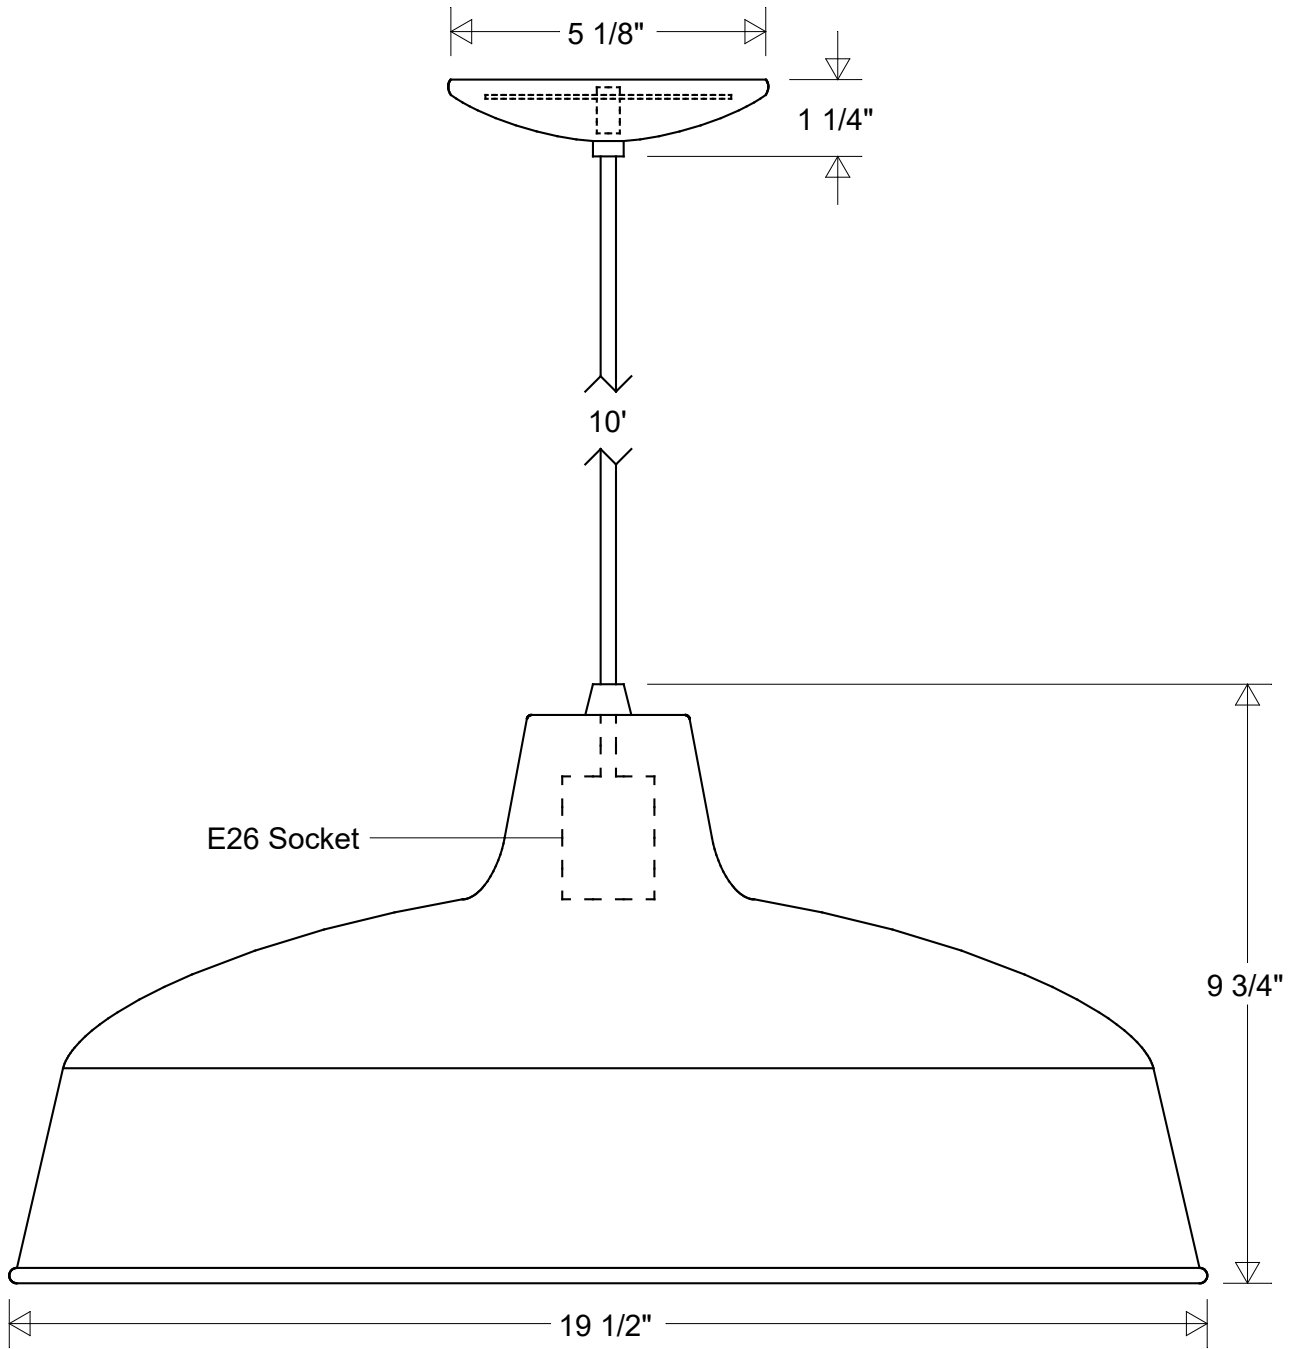

Primelite Manufacturing Corp

407 S Main St, Freeport, NY 11520

Phone: 516-868-4411 | Fax: 516-868-4609
 sales@primelite-mfg.com | www.primelite-mfg.com

PART # #23/19	LAMP E26 Socket	VOLTAGE 120 V	COLOR Powder Coated Paint
JOB NAME			TYPE Pendant

Lamp: E26 Socket Max Wattage: 200 W 	Initials	Date	<h2>Pendant #23/19</h2>					
	Drawn	CB						02/2022
	Checked			19 1/2" Dia 9 3/4" H 10' Vinyl Cord: Black White				
Construction: Aluminum Vinyl	ENG Appr.			Revisions				
	MFR Appr.			Zone	Rev	Description	Date	Appr
	QA							
Unless Otherwise Specified: Dimensions in Inches	Weight:		Scale	CAD File	Sheet	1 of 1		