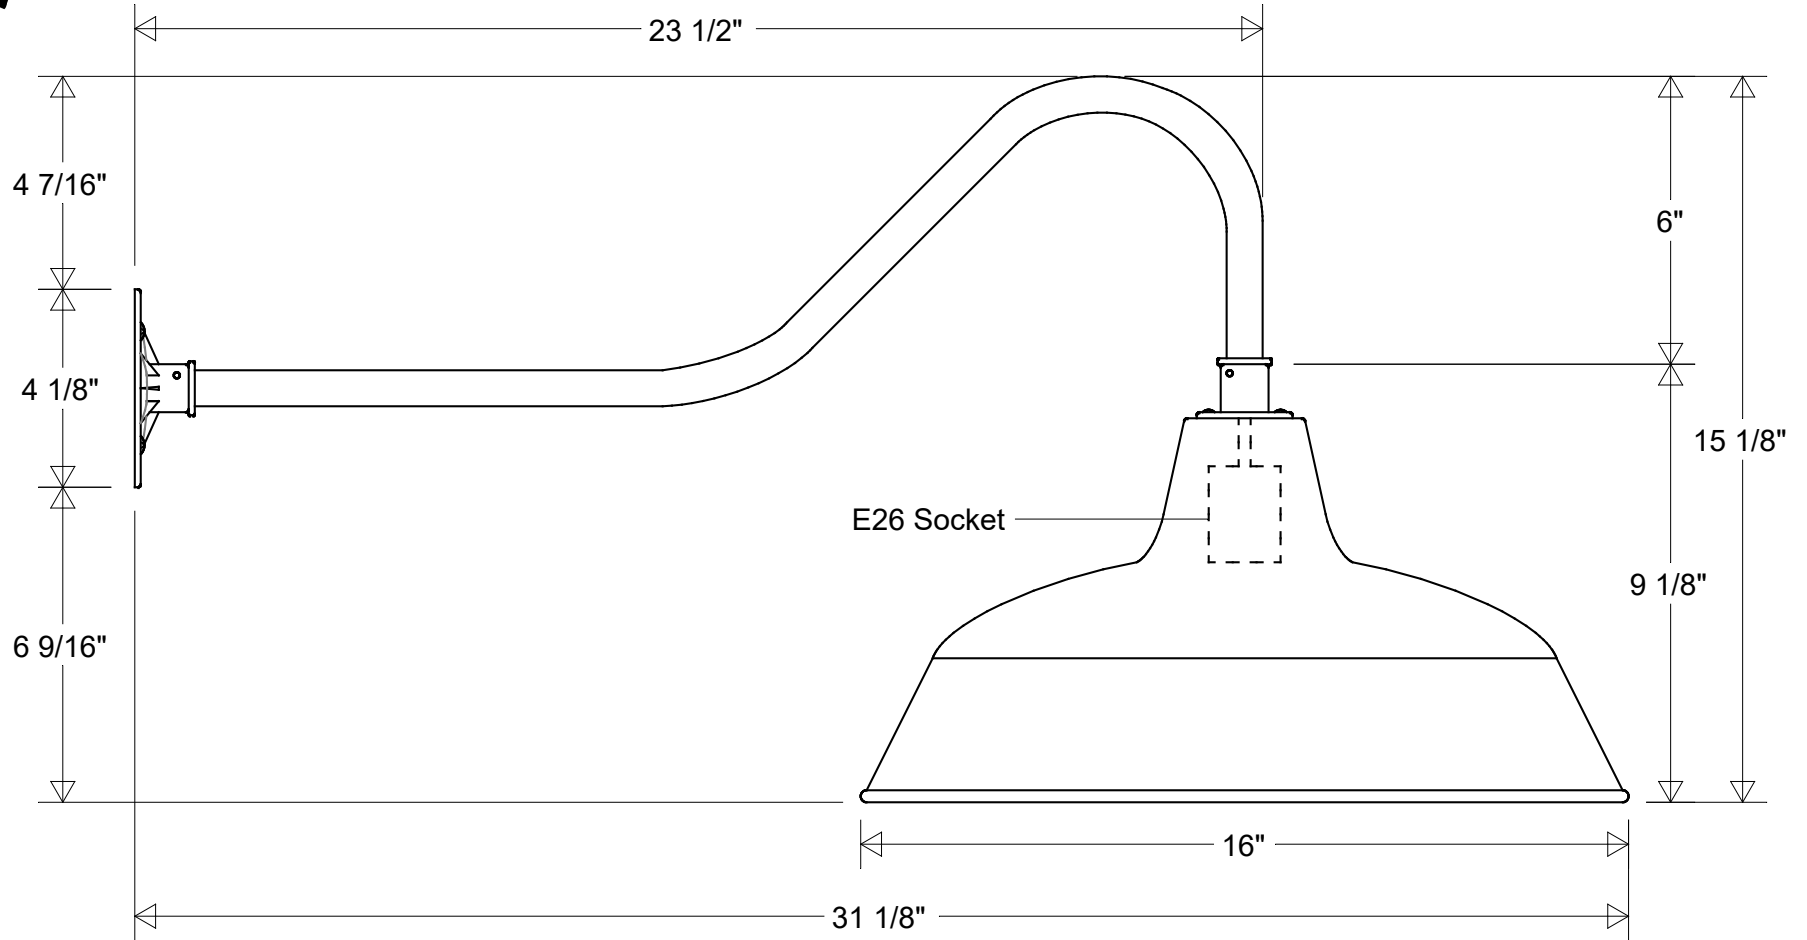

Lamp: E26 Socket  
 Max Wattage: 200 W

	Initials	Date
Drawn	CB	04/2022
Checked		
ENG Appr.		
MFR Appr.		
QA		

## Gooseneck #23/16-850

16" Dia | 31 1/8" Ext | 15 1/8" H

6" Drop | 6 9/16" Below Box

Size	Drawing No.	Rev
<b>A</b>	<b>0001</b>	<b>A</b>

Revisions				
Zone	Rev	Description	Date	Appr

Construction:  
 Aluminum

Unless Otherwise Specified:  
 Dimensions in Inches

Weight:

Scale	CAD File	Sheet
		<b>1 of 1</b>