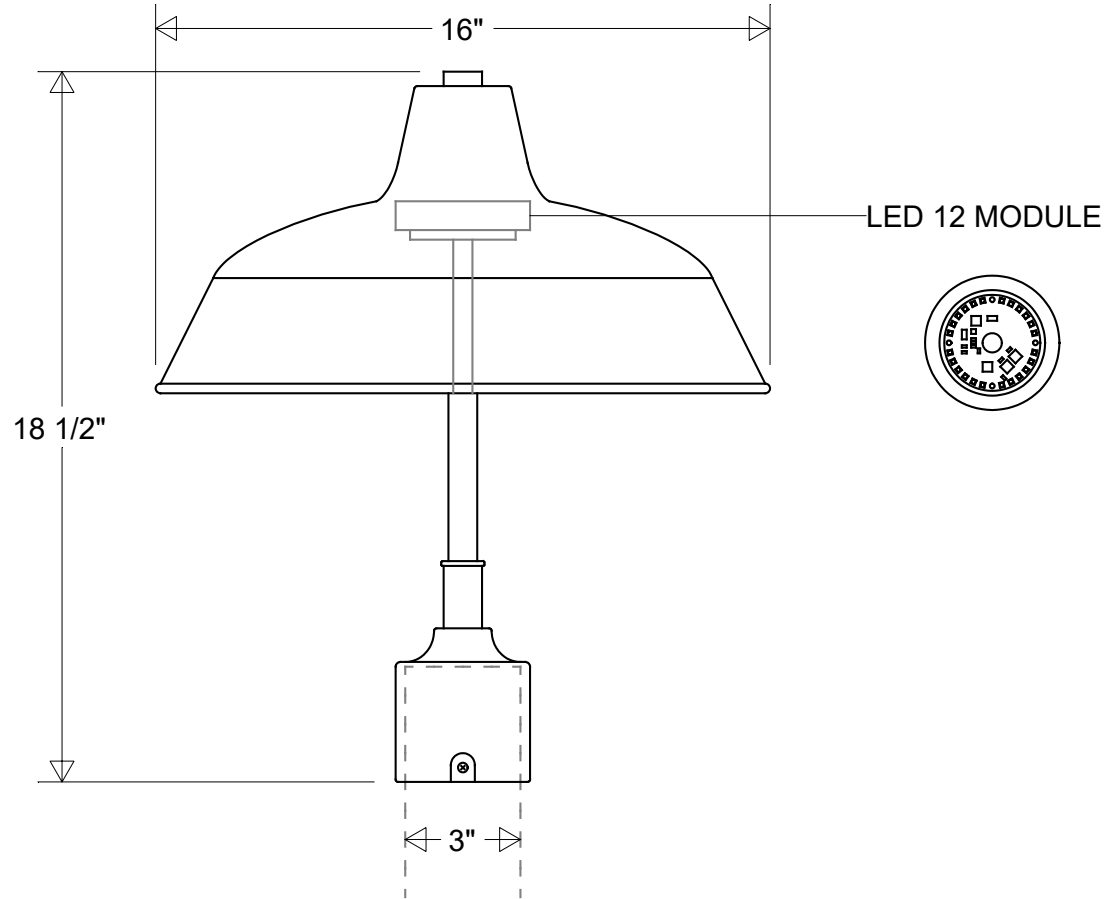

Lamp: LED 12 Array 60 W Inc Equivalent 3K = 1140 Lumens 4K = 1280 Lumens	Initials	Date	#23/16-1594 LED 12		
	Drawn	CB			09/2023
	Checked			16" Dia 18 1/2" H Fits 3" OD Round Mounts Dark Sky Friendly Clear Polycarbonate Lens	
	ENG Appr.				
Construction: Aluminum	MFR Appr.		Size	Drawing No.	Rev
	QA		A	0001	A
Unless Otherwise Specified: Dimensions in Inches	Weight:		Scale	CAD File	Sheet
					1 of 1