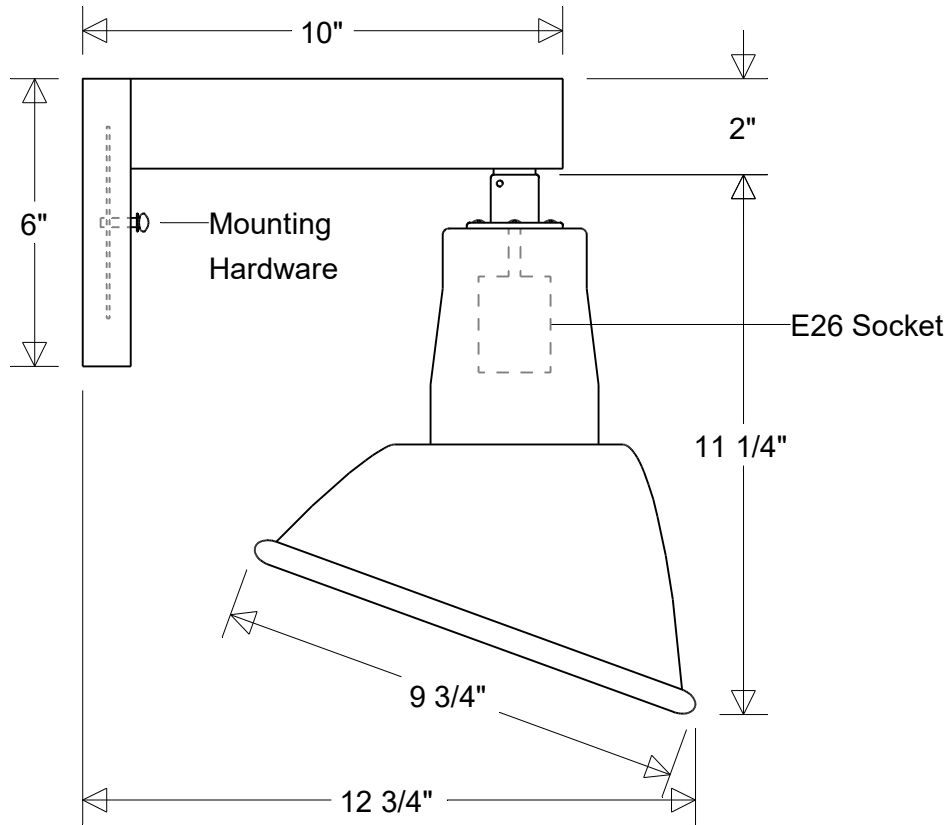

Job Info

**#20/878**

9 3/4" Dia | 13 1/4" H | 12 3/4" Ext  
 Shade: #20A | Arm: #878

<b>Lamp: E26 Socket</b> Max Wattage: 200 W Number of Sockets: 1	<b>Finish:</b> 29 Oven Baked Powder Coated Paints	<b>Drawn:</b> CB 05/2025	<b>Scale:</b> 1/4	<b>Approvals</b>	
<b>Voltage:</b> 120 V	<b>Material:</b> Aluminum	<b>Note:</b> All dimensions are nominal. Actual dimensions may vary.			