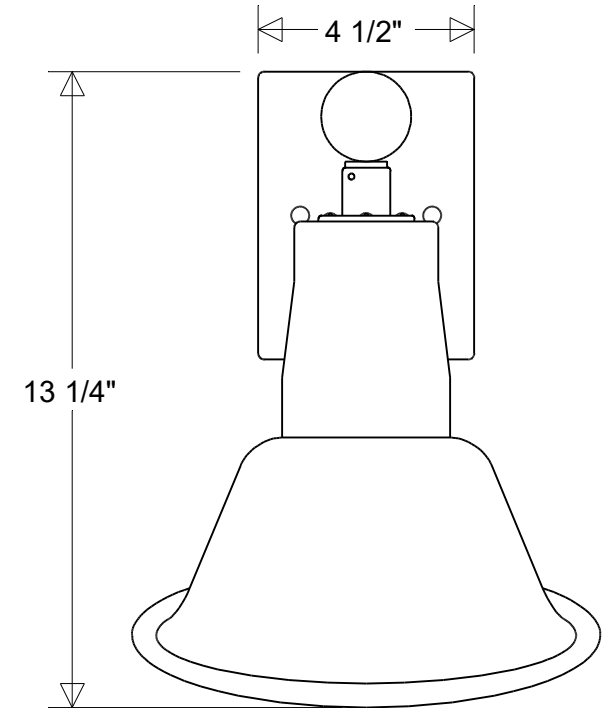

Job Info

**#20/878**

9 3/4" Dia | 13 1/4" H | 12 3/4" Ext  
 Shade: #20A | Arm: #878

<b>Lamp: E26 Socket</b> Max Wattage: 200 W Number of Sockets: 1	<b>Finish:</b> 29 Oven Baked Powder Coated Paints	<b>Drawn:</b> CB 05/2025	<b>Scale:</b> 1/4	<b>Approvals</b>	
<b>Voltage:</b> 120 V	<b>Material:</b> Aluminum	<b>Note:</b> All dimensions are nominal. Actual dimensions may vary.			