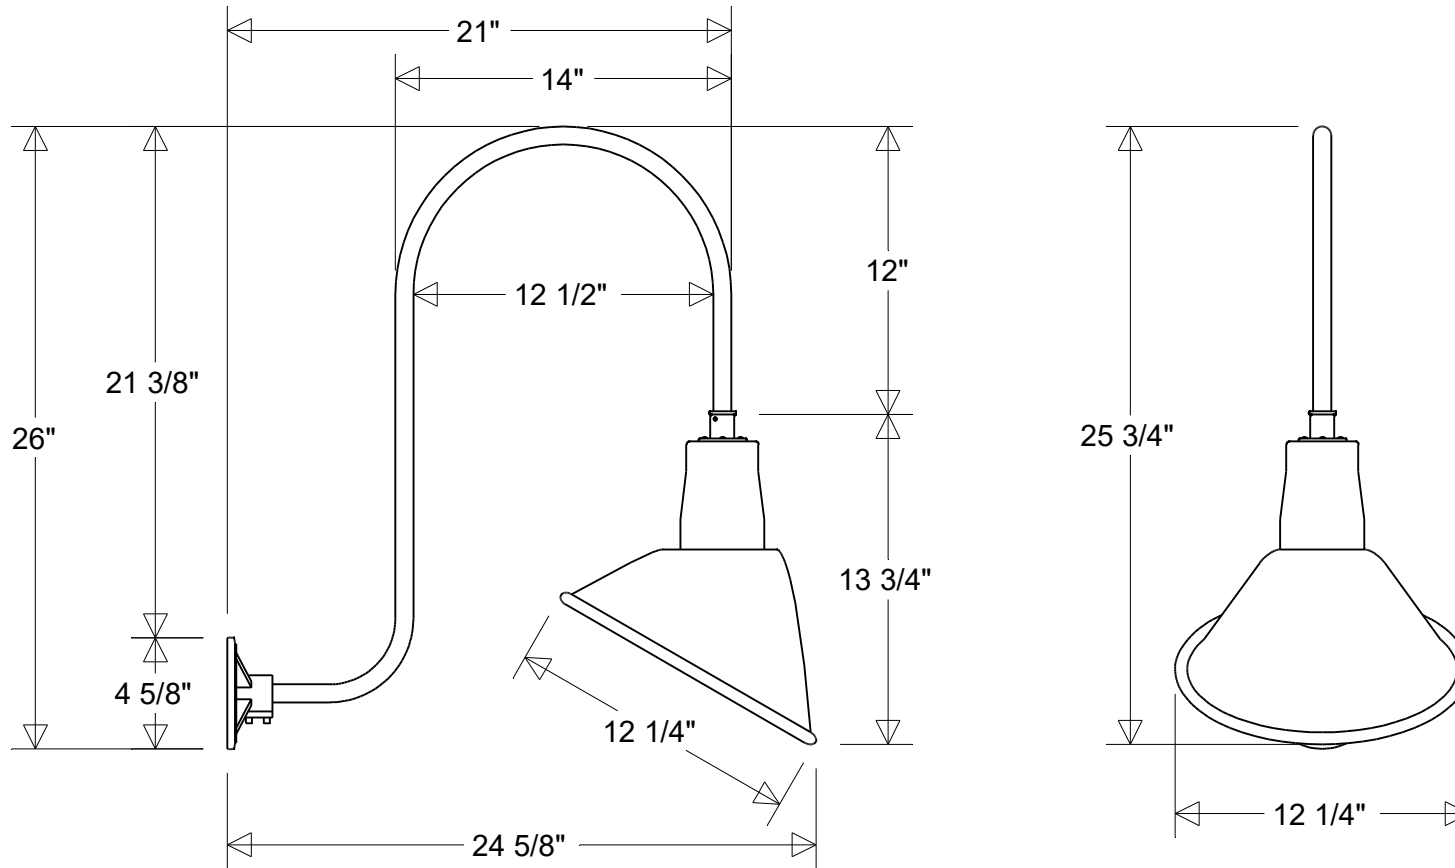

Job Info

#20/12-874 Series

12 1/4" Dia | 24 5/8" Ext | 26" H
 Shade: #20/12A | Arm: #874

Lamp Options:

E26 Socket
 LED12 | LED22
 Others Available

Finish:

29 Oven Baked
 Powder Coated Paints

Material:
 Aluminum

#20/12-874

12 1/4" Dia | 24 5/8" Ext | 26" H
 Shade: #20/12A | Arm: #874

Lamp: E26 Socket Max Wattage: 200 W Number of Sockets: 1 120 V	Finish: 29 Oven Baked Powder Coated Paints	Drawn: CB 04/2026	Scale: 1/8	Approvals
	Material: Aluminum	Note: All dimensions are nominal. Actual dimensions may vary.		