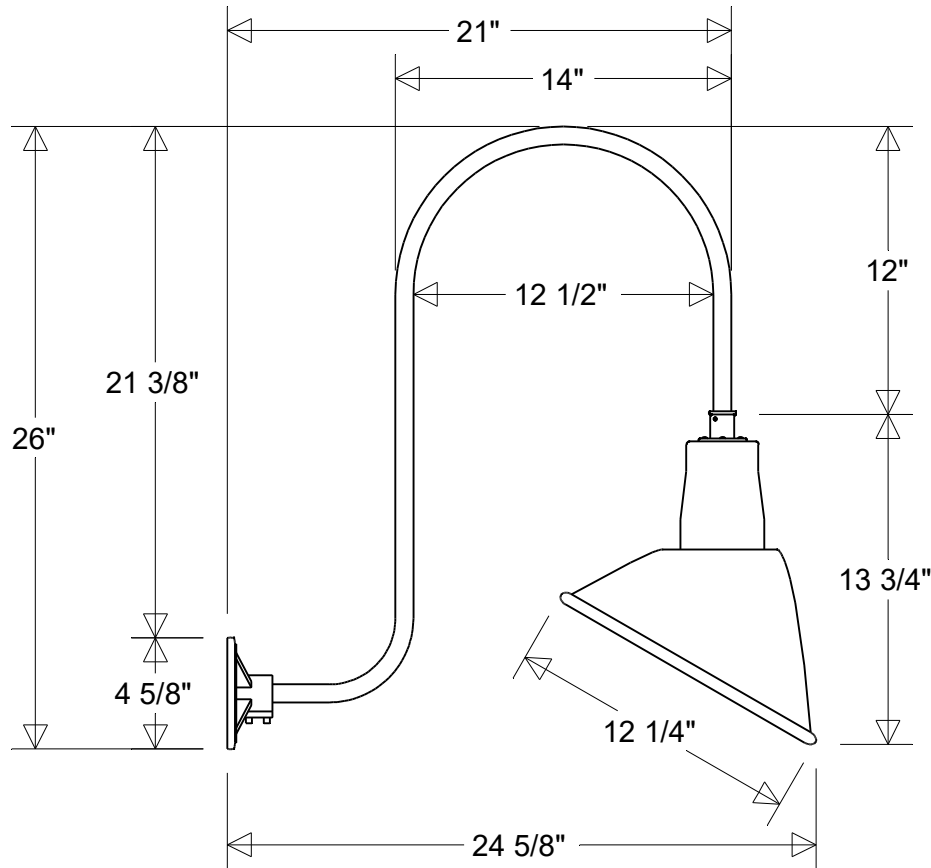

#20/12-874

12 1/4" Dia | 24 5/8" Ext | 26" H
 Shade: #20/12A | Arm: #874

Lamp: E26 Socket Max Wattage: 200 W Number of Sockets: 1 120 V	Finish: 29 Oven Baked Powder Coated Paints	Drawn: CB 04/2026	Scale: 1/8	Approvals
	Material: Aluminum	Note: All dimensions are nominal. Actual dimensions may vary.		

Job Info

#20/12-874 LED 12

12 1/4" Dia | 24 5/8" Ext | 26" H
 Shade: #20/12A LED 12 | Arm: #874

Lamp: 12 W LED
 CCT: 3K or 4K
 75W Inc Equivalent
 80 CRI
 120V
 Electronic Dimming

Finish:
 29 Oven Baked
 Powder Coated Paints
Material:
 Aluminum