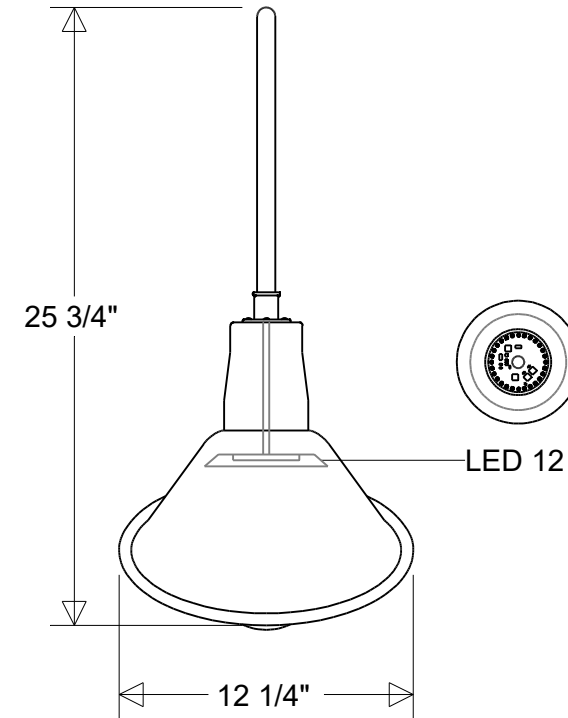

#20/12-874

12 1/4" Dia | 24 5/8" Ext | 26" H
 Shade: #20/12A | Arm: #874

Lamp: E26 Socket Max Wattage: 200 W Number of Sockets: 1 120 V	Finish: 29 Oven Baked Powder Coated Paints	Drawn: CB 04/2026	Scale: 1/8	Approvals
	Material: Aluminum	Note: All dimensions are nominal. Actual dimensions may vary.		

Job Info

#20/12-874 LED 12

12 1/4" Dia | 24 5/8" Ext | 26" H
 Shade: #20/12A LED 12 | Arm: #874

Lamp: 12 W LED
 CCT: 3K or 4K
 75W Inc Equivalent
 80 CRI
 120V
 Electronic Dimming

Finish:
 29 Oven Baked
 Powder Coated Paints
Material:
 Aluminum