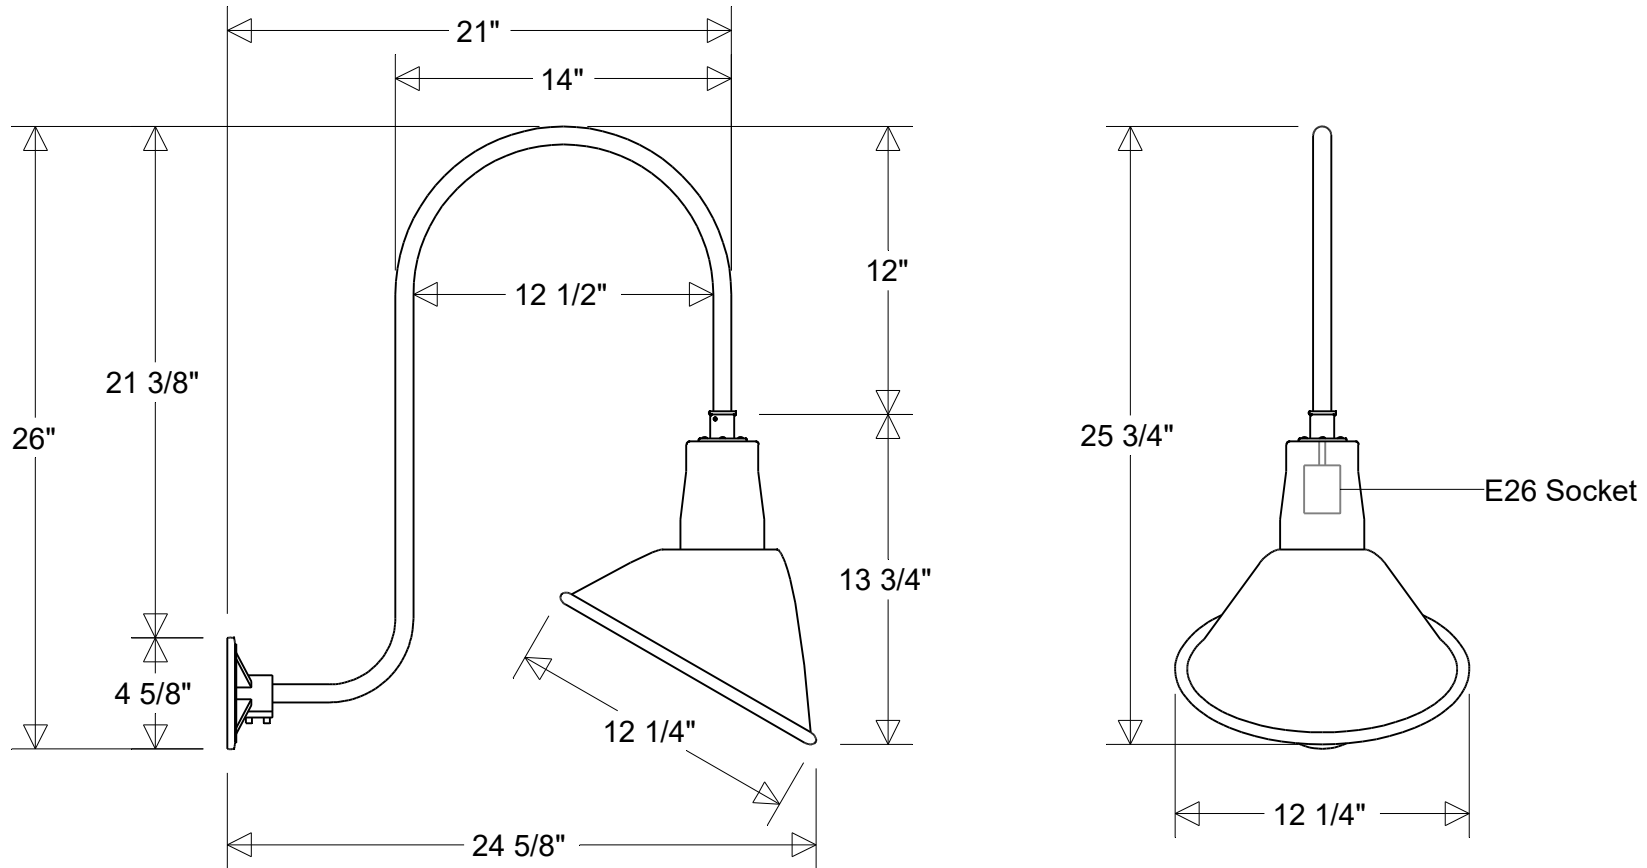

Job Info

#20/12-874 Series

12 1/4" Dia | 24 5/8" Ext | 26" H
 Shade: #20/12A | Arm: #874

Lamp Options:

E26 Socket
 LED12 | LED22
 Others Available

Finish:

29 Oven Baked
 Powder Coated Paints

Material:
 Aluminum

#20/12-874

12 1/4" Dia | 24 5/8" Ext | 26" H
 Shade: #20/12A | Arm: #874

Lamp: E26 Socket Max Wattage: 200 W Number of Sockets: 1 120 V	Finish: 29 Oven Baked Powder Coated Paints	Drawn: CB 04/2026	Scale: 1/8	Approvals
	Material: Aluminum	Note: All dimensions are nominal. Actual dimensions may vary.		