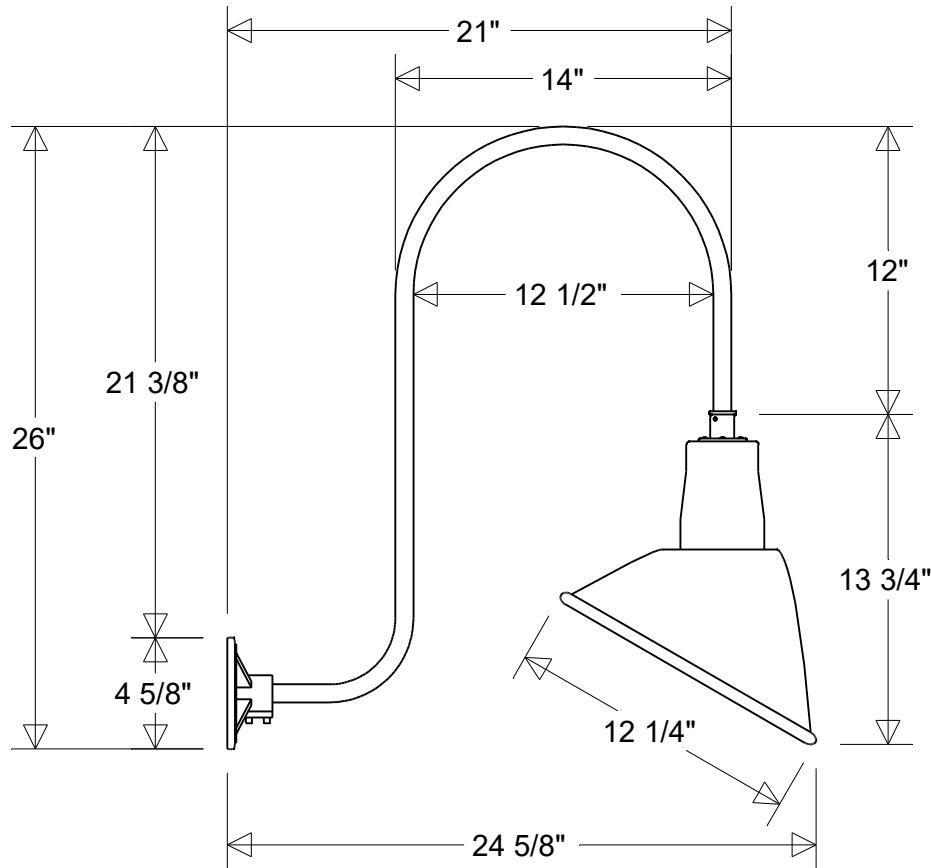

#20/12-874

12 1/4" Dia | 24 5/8" Ext | 26" H
 Shade: #20/12A | Arm: #874

Lamp: E26 Socket Max Wattage: 200 W Number of Sockets: 1 120 V	Finish: 29 Oven Baked Powder Coated Paints	Drawn: CB 04/2026	Scale: 1/8	Approvals
	Material: Aluminum	Note: All dimensions are nominal. Actual dimensions may vary.		

Job Info

#20/12-874 LED 12

12 1/4" Dia | 24 5/8" Ext | 26" H
 Shade: #20/12A LED 12 | Arm: #874

Lamp: 12 W LED
 CCT: 3K or 4K
 75W Inc Equivalent
 80 CRI
 120V
 Electronic Dimming

Finish:
 29 Oven Baked
 Powder Coated Paints
Material:
 Aluminum

Drawn:
 CB
 04/2026

Scale:
 1/8

Note:
 All dimensions are nominal.
 Actual dimensions may vary.

Approvals

Primelite Manufacturing Corp.

407 S Main St, Freeport, NY 11520
 Phone: (516) 868-4411 | Fax: (516) 868-4609
 sales@primelite-mfg.com | www.primelite-mfg.com

PROUDLY MADE IN THE USA SINCE 1962!
"SPECIALTIES ARE OUR SPECIALTY!"

Job Info

#20/12-874 LED 22

12 1/4" Dia | 24 5/8" Ext | 26" H
 Shade: #20/12A LED 22 | Arm: #874

Lamp: 22 W LED
 CCT: 3K or 4K
 125W Inc Equivalent
 80 CRI
 120V
 Electronic Dimming