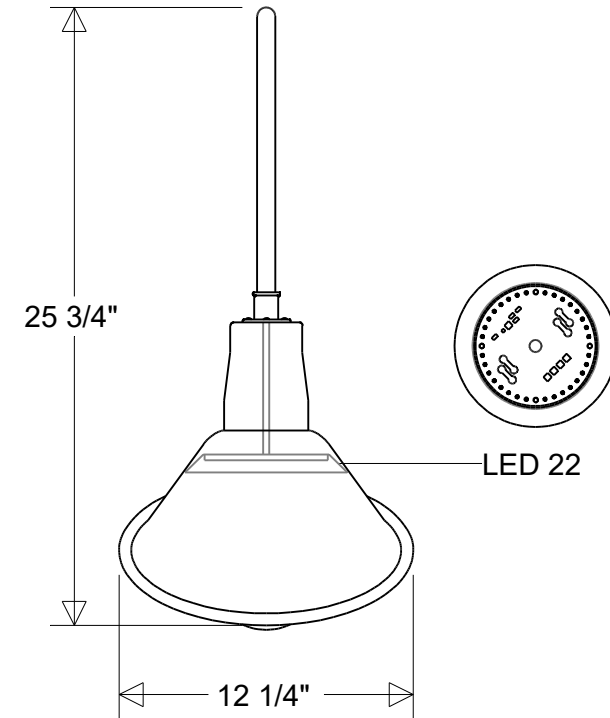

#20/12-874

12 1/4" Dia | 24 5/8" Ext | 26" H
 Shade: #20/12A | Arm: #874

Lamp: E26 Socket Max Wattage: 200 W Number of Sockets: 1 120 V	Finish: 29 Oven Baked Powder Coated Paints	Drawn: CB 04/2026	Scale: 1/8	Approvals
	Material: Aluminum	Note: All dimensions are nominal. Actual dimensions may vary.		

Job Info

#20/12-874 LED 12

12 1/4" Dia | 24 5/8" Ext | 26" H
 Shade: #20/12A LED 12 | Arm: #874

Lamp: 12 W LED
 CCT: 3K or 4K
 75W Inc Equivalent
 80 CRI
 120V
 Electronic Dimming

Finish:
 29 Oven Baked
 Powder Coated Paints
Material:
 Aluminum

Drawn:
 CB
 04/2026

Scale:
 1/8

Note:
 All dimensions are nominal.
 Actual dimensions may vary.

Approvals

Primelite Manufacturing Corp.

407 S Main St, Freeport, NY 11520
 Phone: (516) 868-4411 | Fax: (516) 868-4609
 sales@primelite-mfg.com | www.primelite-mfg.com

PROUDLY MADE IN THE USA SINCE 1962!
"SPECIALTIES ARE OUR SPECIALTY!"

Job Info

#20/12-874 LED 22

12 1/4" Dia | 24 5/8" Ext | 26" H
 Shade: #20/12A LED 22 | Arm: #874

Lamp: 22 W LED
 CCT: 3K or 4K
 125W Inc Equivalent
 80 CRI
 120V
 Electronic Dimming