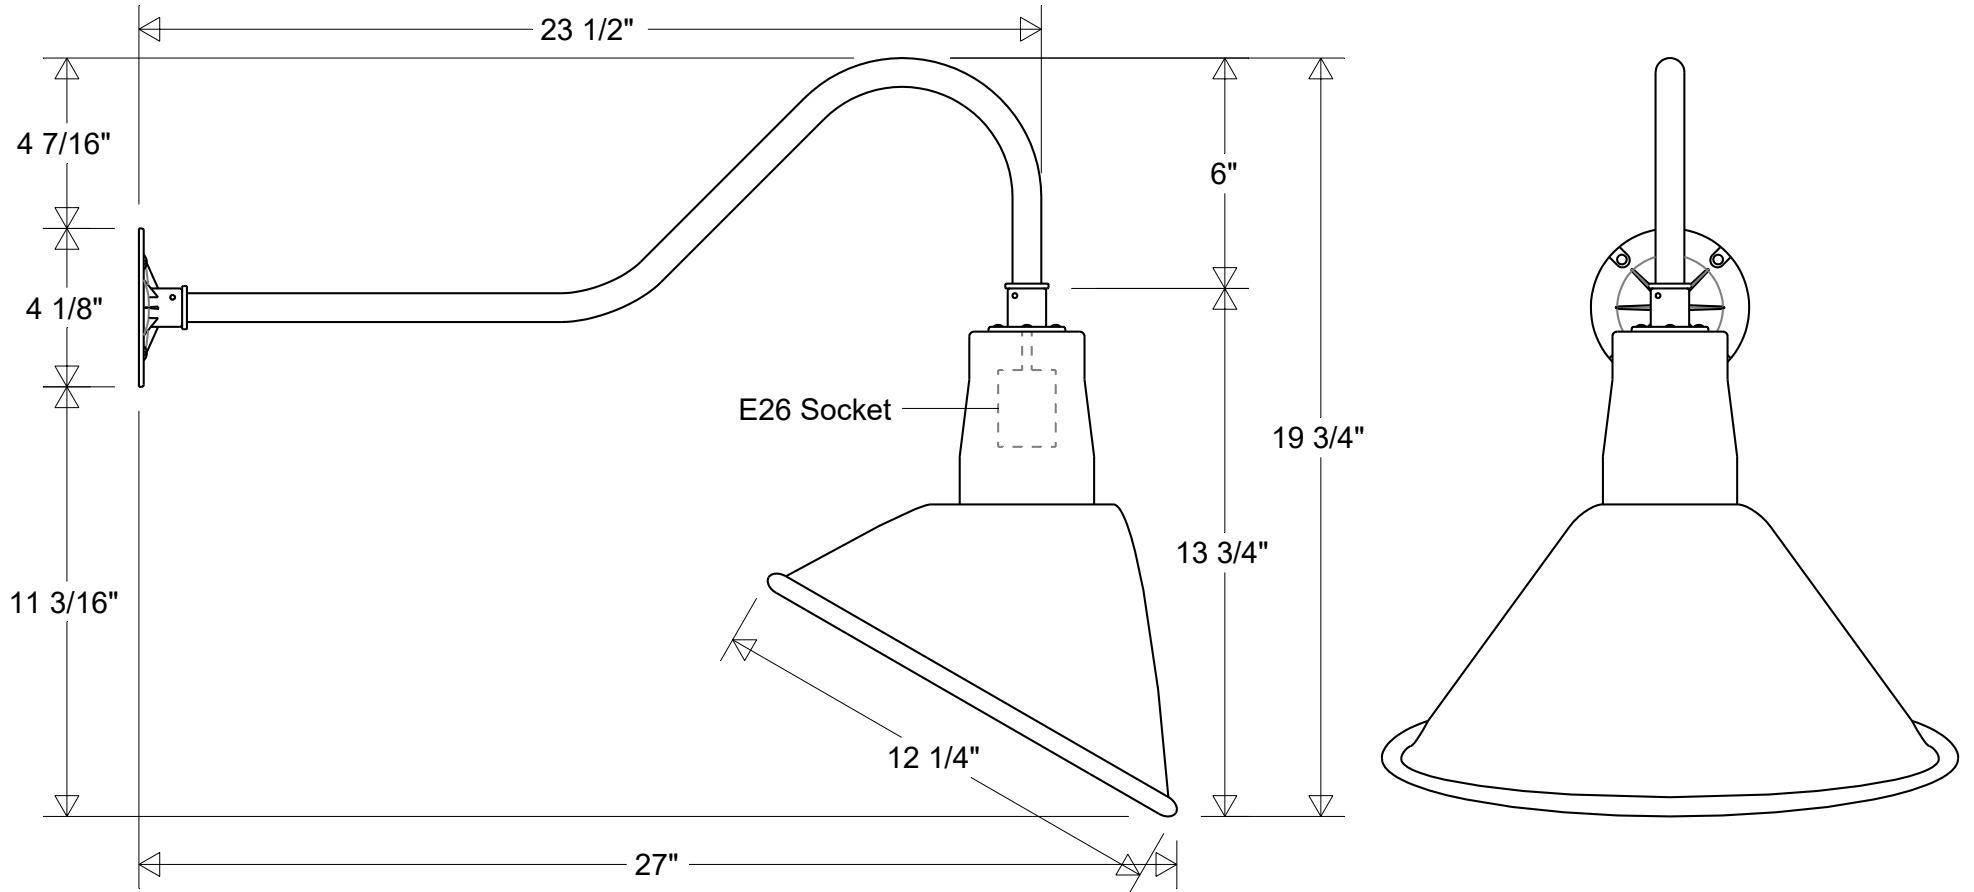

Job Info

#20/12-850

12 1/4" Dia | 27" Ext | 19 3/4" H
 Shade: #20/12A | Arm: #850

Lamp: E26 Socket Max Wattage: 200 W Number of Sockets: 1	Finish: 29 Oven Baked Powder Coated Paints	Drawn: CB 07/2024	Scale: 1/5	Approvals	
Voltage: 120 V	Material: Aluminum	Note: All dimensions are nominal. Actual dimensions may vary.			