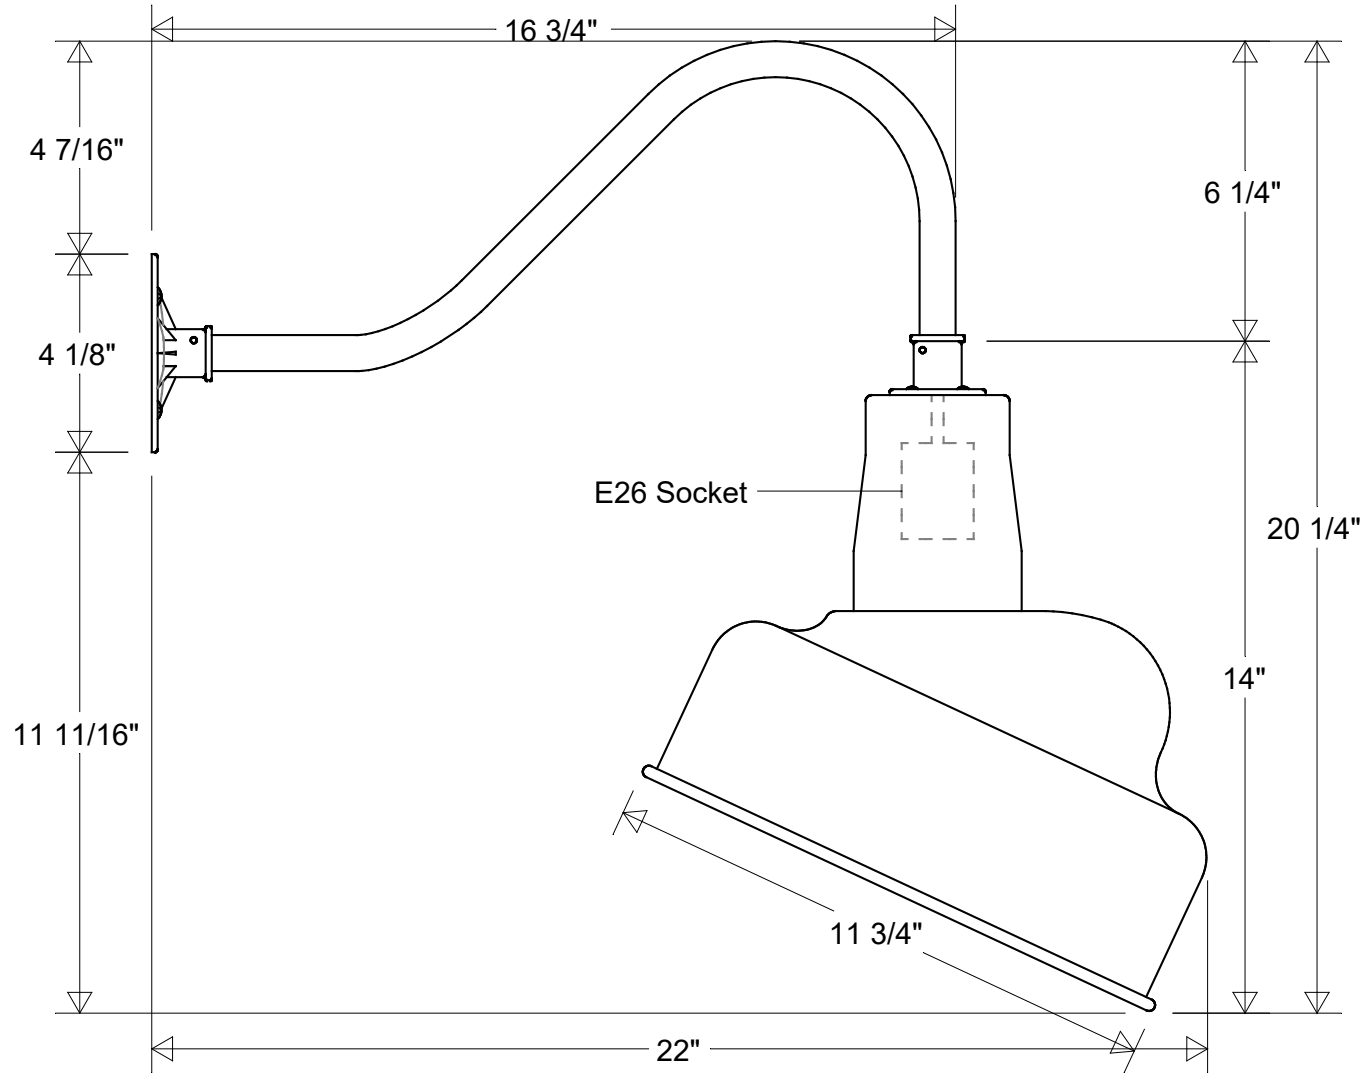

Lamp: E26 Socket Max Wattage: 200 W 	Initials	Date	#19/859		
	Drawn	CB			03/2023
	Checked			11 3/4" Dia 22" Ext 20 1/4" H	
ENG Appr.			6" Drop 11 11/16" Below Box		
Construction: Aluminum	MFR Appr.		Size	Drawing No.	Rev
	QA		A	0001	A
Unless Otherwise Specified: Dimensions in Inches	Weight:		Scale	CAD File	Sheet
					1 of 1