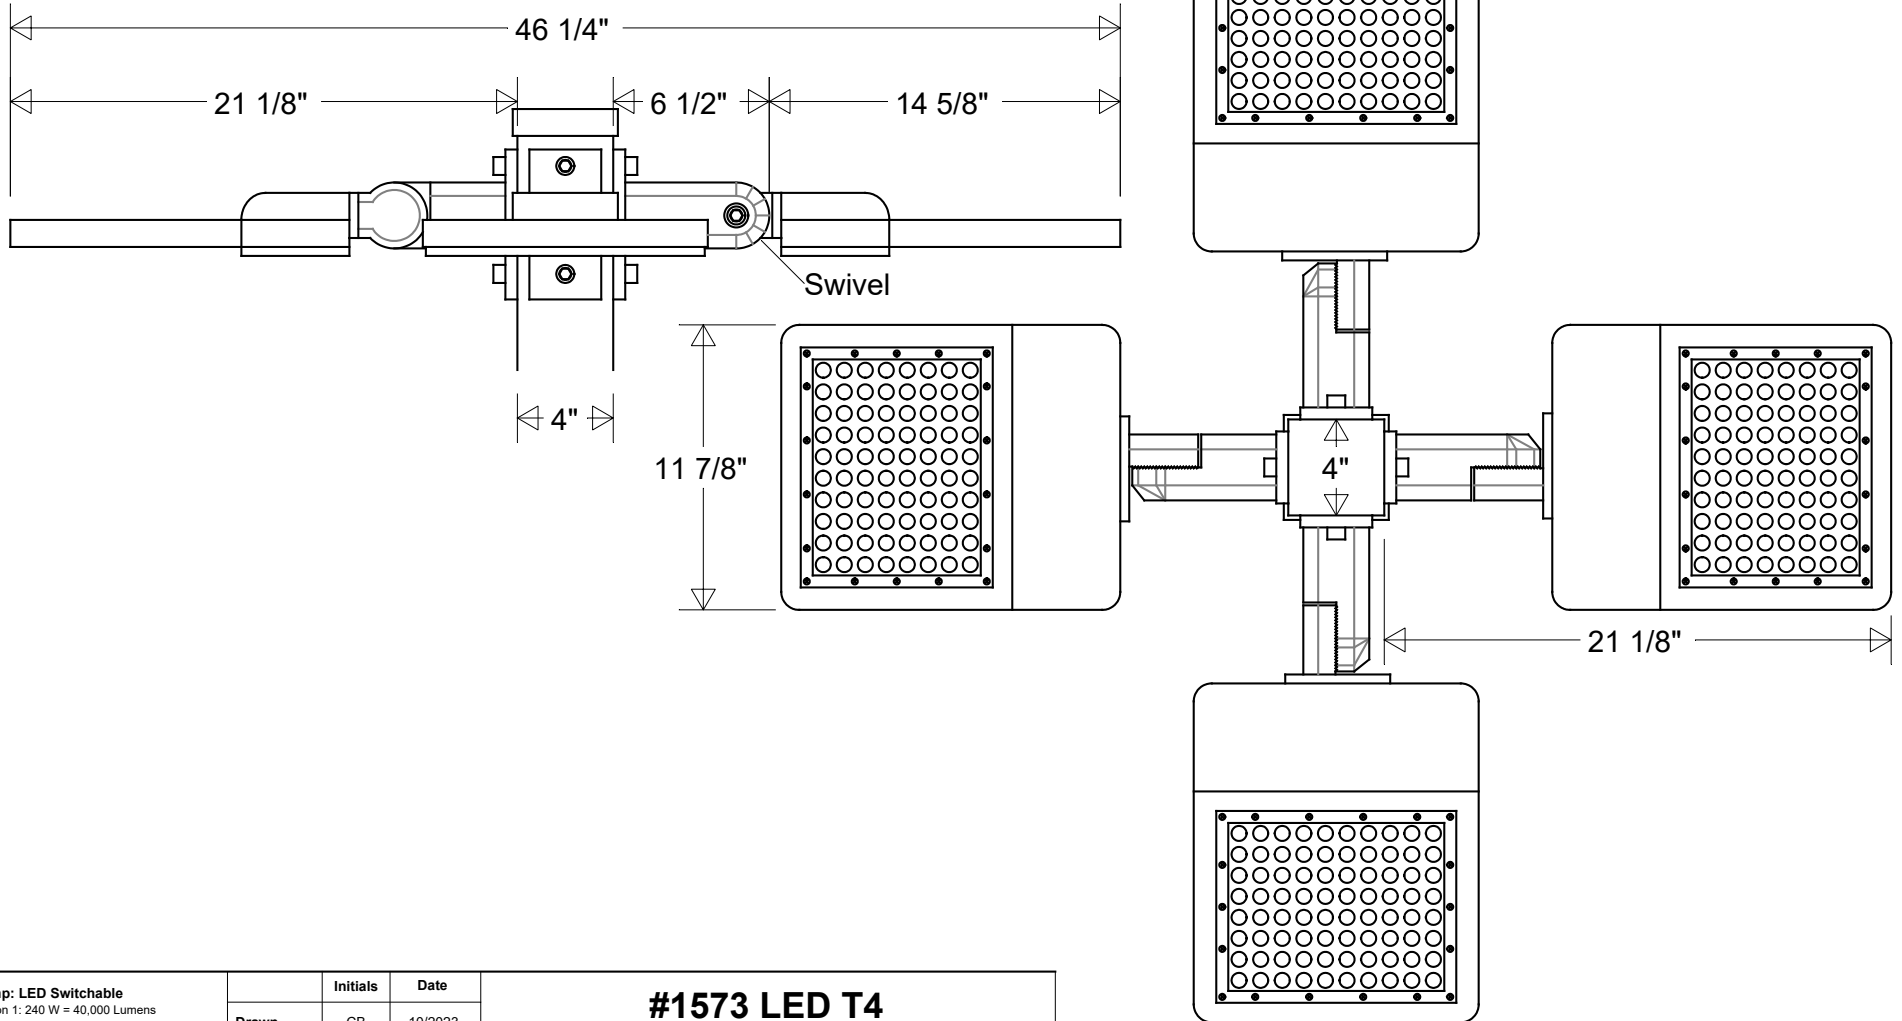

<b>Lamp: LED Switchable</b> Option 1: 240 W = 40,000 Lumens Option 2: 200 W = 35,000 Lumens Option 3: 150 W = 28,000 Lumens 0-10V Dimmable 120-277 V T3 Distribution	<b>Initials</b>	<b>Date</b>	<b>#1573 LED T4</b>			
	<b>Drawn</b>	CB				10/2023
	<b>Checked</b>			46 1/4" W   46 1/4" Ext   6 1/4" H   Photocell   Swivel		
	<b>ENG Appr.</b>			4" Square Post: 7'   8'   10'   12'   14'   16'   18'   20'		
<b>Construction:</b> Aluminum	<b>MFR Appr.</b>		<b>Size</b>	<b>Drawing No.</b>	<b>Rev</b>	
	<b>QA</b>		<b>A</b>	<b>0001</b>	<b>A</b>	
	<b>Weight:</b>		<b>Scale</b>	<b>CAD File</b>	<b>Sheet</b>	
<b>Unless Otherwise Specified:</b> Dimensions in Inches					<b>1 of 1</b>	