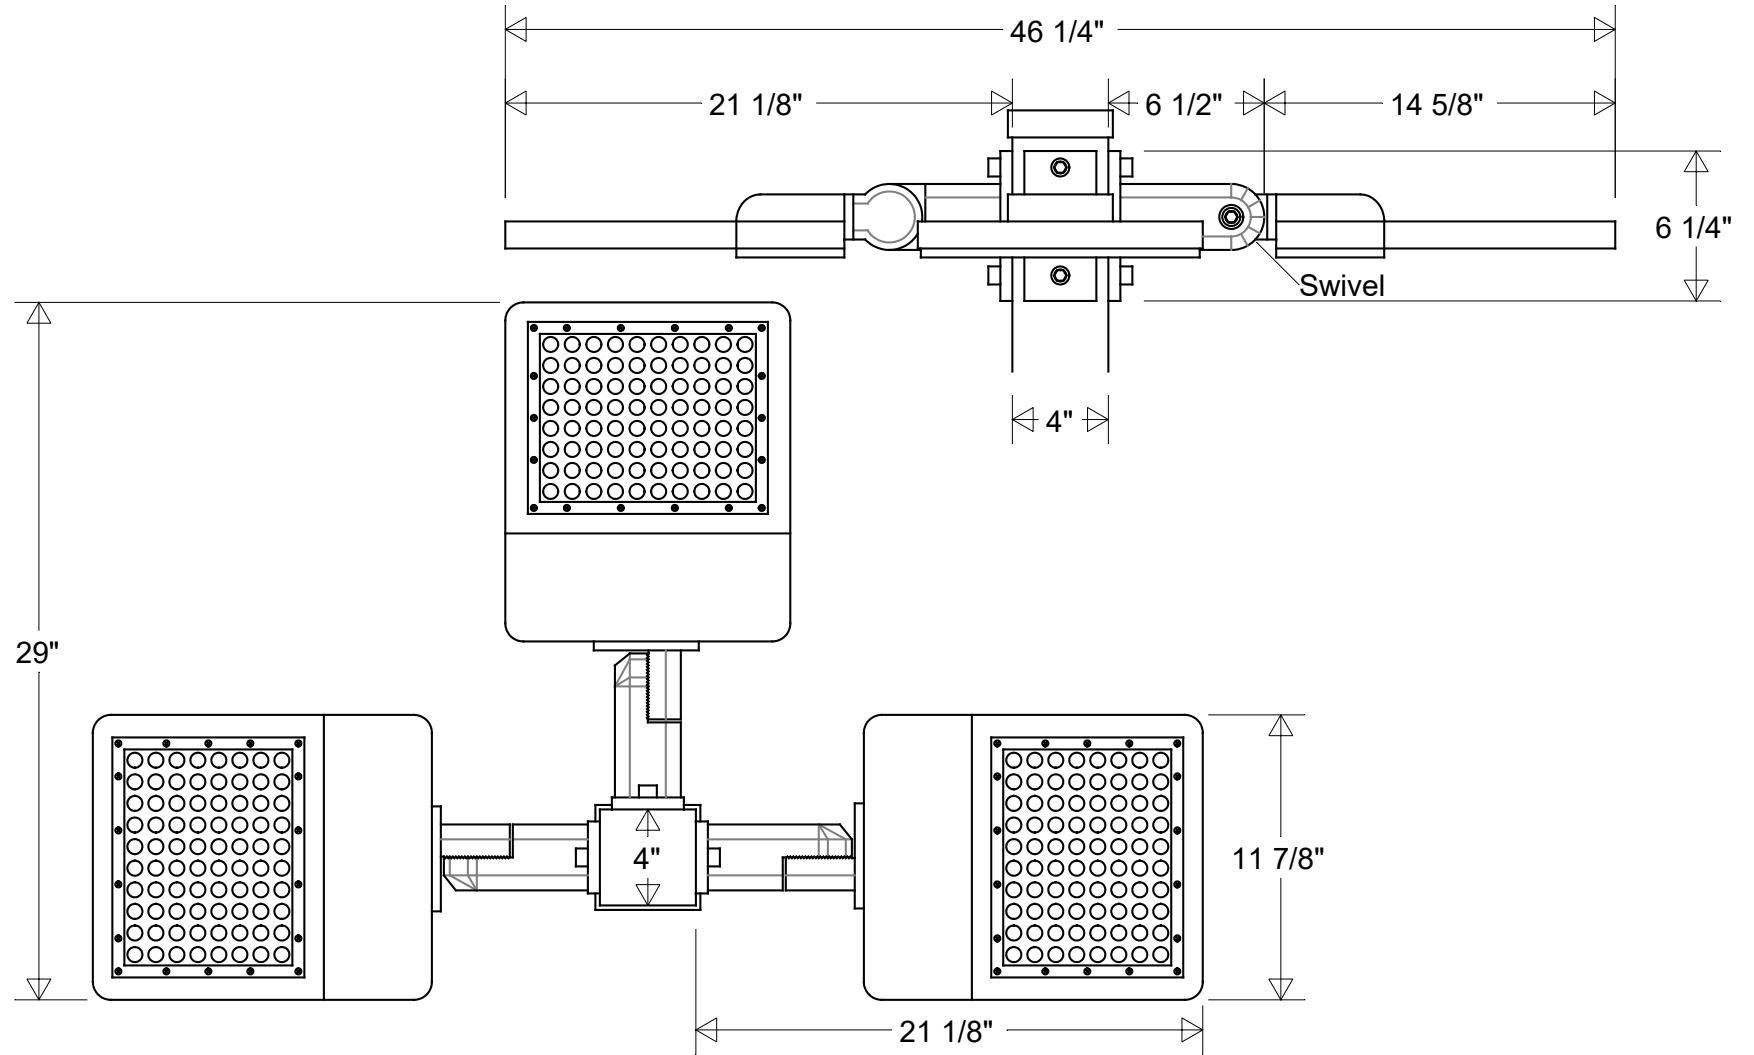

Primelite Manufacturing Corp

407 S Main St, Freeport, NY 11520

Phone: 516-868-4411 | Fax: 516-868-4609
 sales@primelite-mfg.com | www.primelite-mfg.com

PART # #1573 LED T3	LAMP Built-In LED	VOLTAGE 120-277 V	COLOR Bronze
JOB NAME			TYPE Post Light

Lamp: LED Switchable Option 1: 240 W = 40,000 Lumens Option 2: 200 W = 35,000 Lumens Option 3: 150 W = 28,000 Lumens 0-10V Dimmable 120-277 V T3 Distribution	Initials	Date	#1573 LED T3			
	Drawn	CB				10/2023
	Checked			29" W 46 1/4" Ext 6 1/4" H Photocell Swivel 4" Square Post: 7' 8' 10' 12' 14' 16' 18' 20'		
	ENG Appr.					
Construction: Aluminum	MFR Appr.		Size	Drawing No.	Rev	
	QA		A	0001	A	
Unless Otherwise Specified: Dimensions in Inches	Weight:		Scale	CAD File	Sheet	
					1 of 1	