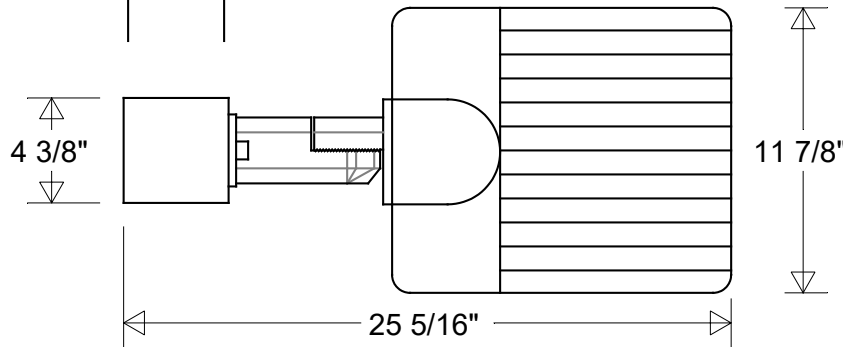

120-277 V

COLOR

Bronze

JOB NAME

TYPE

Post Light

<b>Lamp: LED Switchable</b> Option 1: 240 W = 40,000 Lumens Option 2: 200 W = 35,000 Lumens Option 3: 150 W = 28,000 Lumens 0-10V Dimmable 120-277 V T3 Distribution	Initials	Date	<b>#1573 LED T1</b>			
	Drawn	CB				10/2023
	Checked			11 7/8" W   25 5/16" Ext   6 1/4" H   Photocell   Swivel 4" Square Post: 7'   8'   10'   12'   14'   16'   18'   20'		
	ENG Appr.					
Construction: Aluminum	MFR Appr.		Size	Drawing No.	Rev	
	QA		<b>A</b>	<b>0001</b>	<b>A</b>	
Unless Otherwise Specified: Dimensions in Inches	Weight:		Scale	CAD File	Sheet	
					<b>1 of 1</b>	