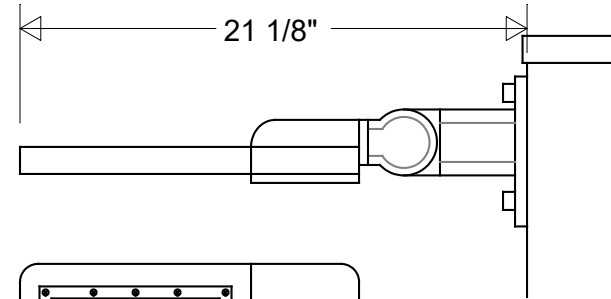

120-277 V

COLOR

Bronze

JOB NAME

TYPE

Post Light

<b>Lamp: LED Switchable</b> Option 1: 240 W = 40,000 Lumens Option 2: 200 W = 35,000 Lumens Option 3: 150 W = 28,000 Lumens 0-10V Dimmable 120-277 V T3 Distribution	Initials	Date	<b>#1573 LED T1</b>			
	Drawn	CB				10/2023
	Checked			11 7/8" W   25 5/16" Ext   6 1/4" H   Photocell   Swivel 4" Square Post: 7'   8'   10'   12'   14'   16'   18'   20'		
	ENG Appr.					
Construction: Aluminum	MFR Appr.		Size	Drawing No.	Rev	
	QA		<b>A</b>	<b>0001</b>	<b>A</b>	
Unless Otherwise Specified: Dimensions in Inches	Weight:		Scale	CAD File	Sheet	
					<b>1 of 1</b>	