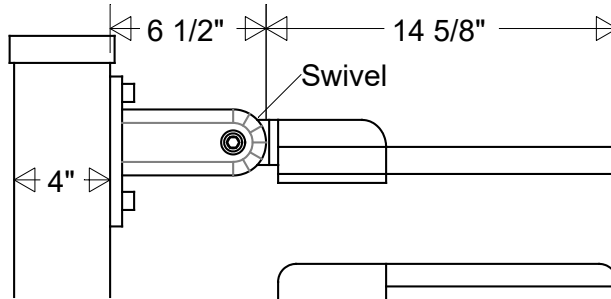

120-277 V

COLOR

Bronze

JOB NAME

TYPE

Post Light

<b>Lamp: LED Switchable</b> Option 1: 240 W = 40,000 Lumens Option 2: 200 W = 35,000 Lumens Option 3: 150 W = 28,000 Lumens 0-10V Dimmable 120-277 V T3 Distribution	Initials	Date	<b>#1573 LED T1</b>			
	Drawn	CB				10/2023
	Checked			11 7/8" W   25 5/16" Ext   6 1/4" H   Photocell   Swivel 4" Square Post: 7'   8'   10'   12'   14'   16'   18'   20'		
	ENG Appr.					
Construction: Aluminum	MFR Appr.		Size	Drawing No.	Rev	
	QA		<b>A</b>	<b>0001</b>	<b>A</b>	
Unless Otherwise Specified: Dimensions in Inches	Weight:		Scale	CAD File	Sheet	
					<b>1 of 1</b>	