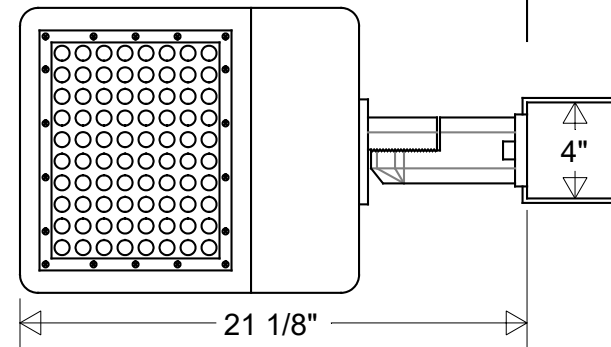

120-277 V

COLOR

Bronze

JOB NAME

TYPE

Post Light

<b>Lamp: LED Switchable</b> Option 1: 240 W = 40,000 Lumens Option 2: 200 W = 35,000 Lumens Option 3: 150 W = 28,000 Lumens 0-10V Dimmable 120-277 V T3 Distribution	Initials	Date	<b>#1573 LED T1</b>			
	Drawn	CB				10/2023
	Checked			11 7/8" W   25 5/16" Ext   6 1/4" H   Photocell   Swivel 4" Square Post: 7'   8'   10'   12'   14'   16'   18'   20'		
	ENG Appr.					
Construction: Aluminum	MFR Appr.		Size	Drawing No.	Rev	
	QA		<b>A</b>	<b>0001</b>	<b>A</b>	
Unless Otherwise Specified: Dimensions in Inches	Weight:		Scale	CAD File	Sheet	
					<b>1 of 1</b>	