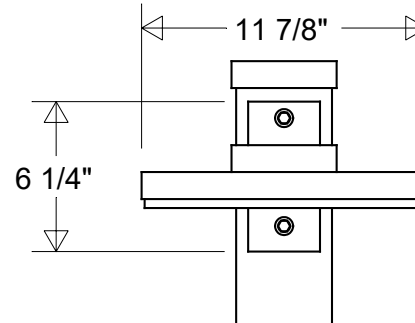

120-277 V

COLOR

Bronze

JOB NAME

TYPE

Post Light

<b>Lamp: LED Switchable</b> Option 1: 240 W = 40,000 Lumens Option 2: 200 W = 35,000 Lumens Option 3: 150 W = 28,000 Lumens 0-10V Dimmable 120-277 V T3 Distribution	Initials	Date	<b>#1573 LED T1</b>			
	Drawn	CB				10/2023
	Checked			11 7/8" W   25 5/16" Ext   6 1/4" H   Photocell   Swivel 4" Square Post: 7'   8'   10'   12'   14'   16'   18'   20'		
	ENG Appr.					
Construction: Aluminum	MFR Appr.		Size	Drawing No.	Rev	
	QA		<b>A</b>	<b>0001</b>	<b>A</b>	
Unless Otherwise Specified: Dimensions in Inches	Weight:		Scale	CAD File	Sheet	
					<b>1 of 1</b>	