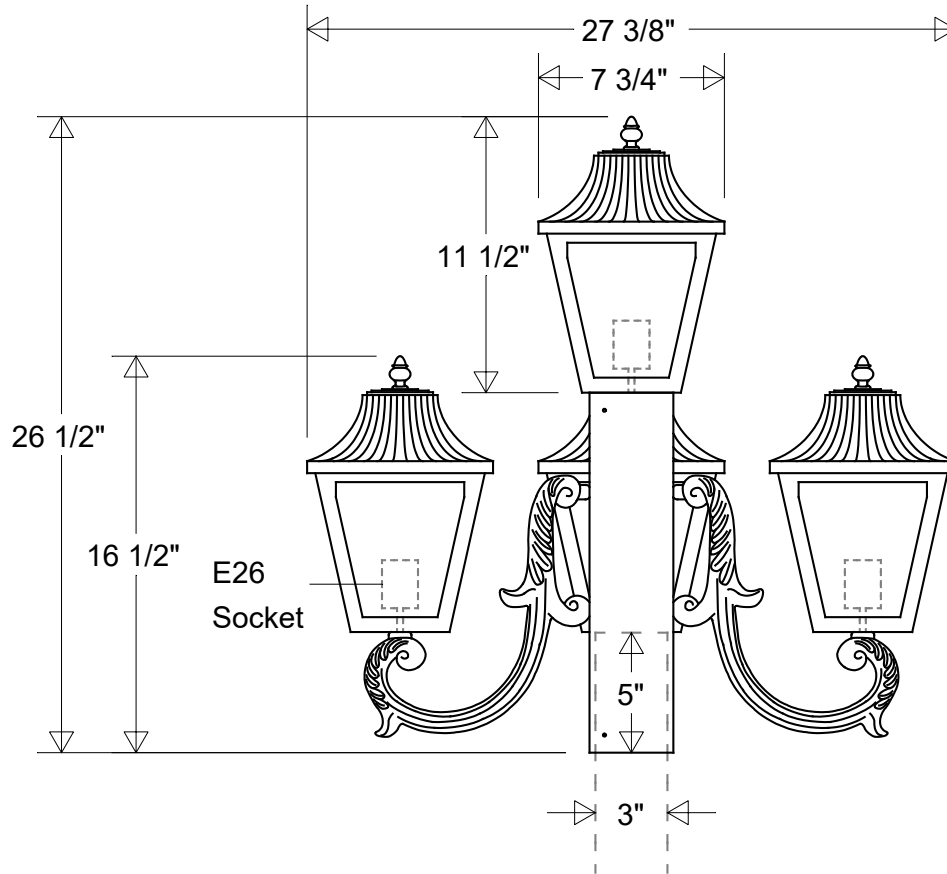

# Primelite Manufacturing Corp

407 S Main St, Freeport, NY 11520

Phone: 516-868-4411 | Fax: 516-868-4609  
 sales@primelite-mfg.com | www.primelite-mfg.com

PART # #1332 CA4A	LAMP E26 Socket	VOLTAGE 120 V	COLOR Powder Coated Paint
JOB NAME			TYPE Post Light

<b>Lamp: E26 Socket</b> Max Wattage per Socket: 150 W Number of Sockets: 4 	Initials	Date	<b>#1332 CA4A</b>			
	Drawn	CB				09/2023
	Checked			23 5/8" W   27 3/8" Ext   26 1/2" H   Fits 3" OD Round Mounts Acrylic Lens: Smoke (/1)   White (/3)   Clear (/4)   Frosted (/5)		
	ENG Appr.					
<b>Construction:</b> Aluminum   Acrylic Lens	MFR Appr.		Size	Drawing No.	Rev	
	QA		<b>A</b>	<b>0001</b>	<b>A</b>	
<b>Unless Otherwise Specified:</b> Dimensions in Inches	Weight:		Scale	CAD File	Sheet	
					<b>1 of 1</b>	