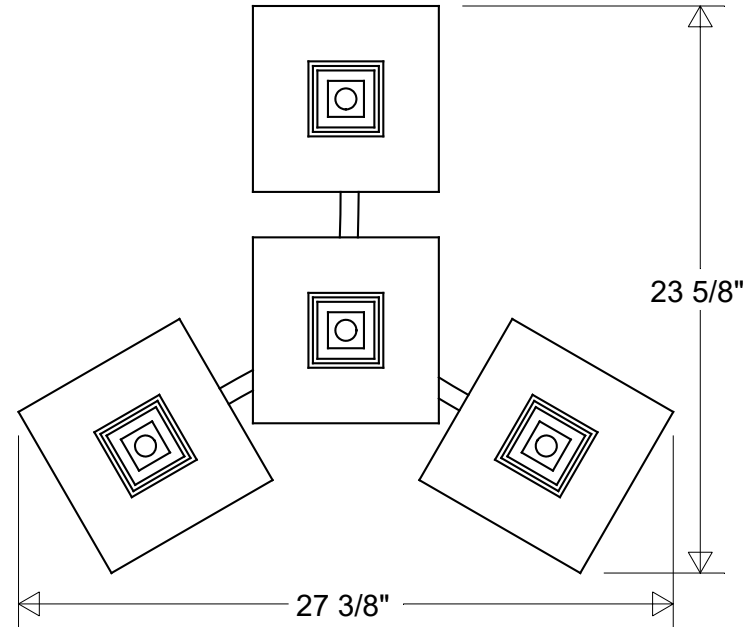

<b>Lamp: E26 Socket</b> Max Wattage per Socket: 150 W Number of Sockets: 4 	Initials	Date	<b>#1332 CA4A</b>			
	Drawn	CB				09/2023
	Checked			23 5/8" W   27 3/8" Ext   26 1/2" H   Fits 3" OD Round Mounts Acrylic Lens: Smoke (/1)   White (/3)   Clear (/4)   Frosted (/5)		
	ENG Appr.					
<b>Construction:</b> Aluminum   Acrylic Lens	MFR Appr.		Size	Drawing No.	Rev	
	QA		<b>A</b>	<b>0001</b>	<b>A</b>	
<b>Unless Otherwise Specified:</b> Dimensions in Inches	Weight:		Scale	CAD File	Sheet	
					<b>1 of 1</b>	