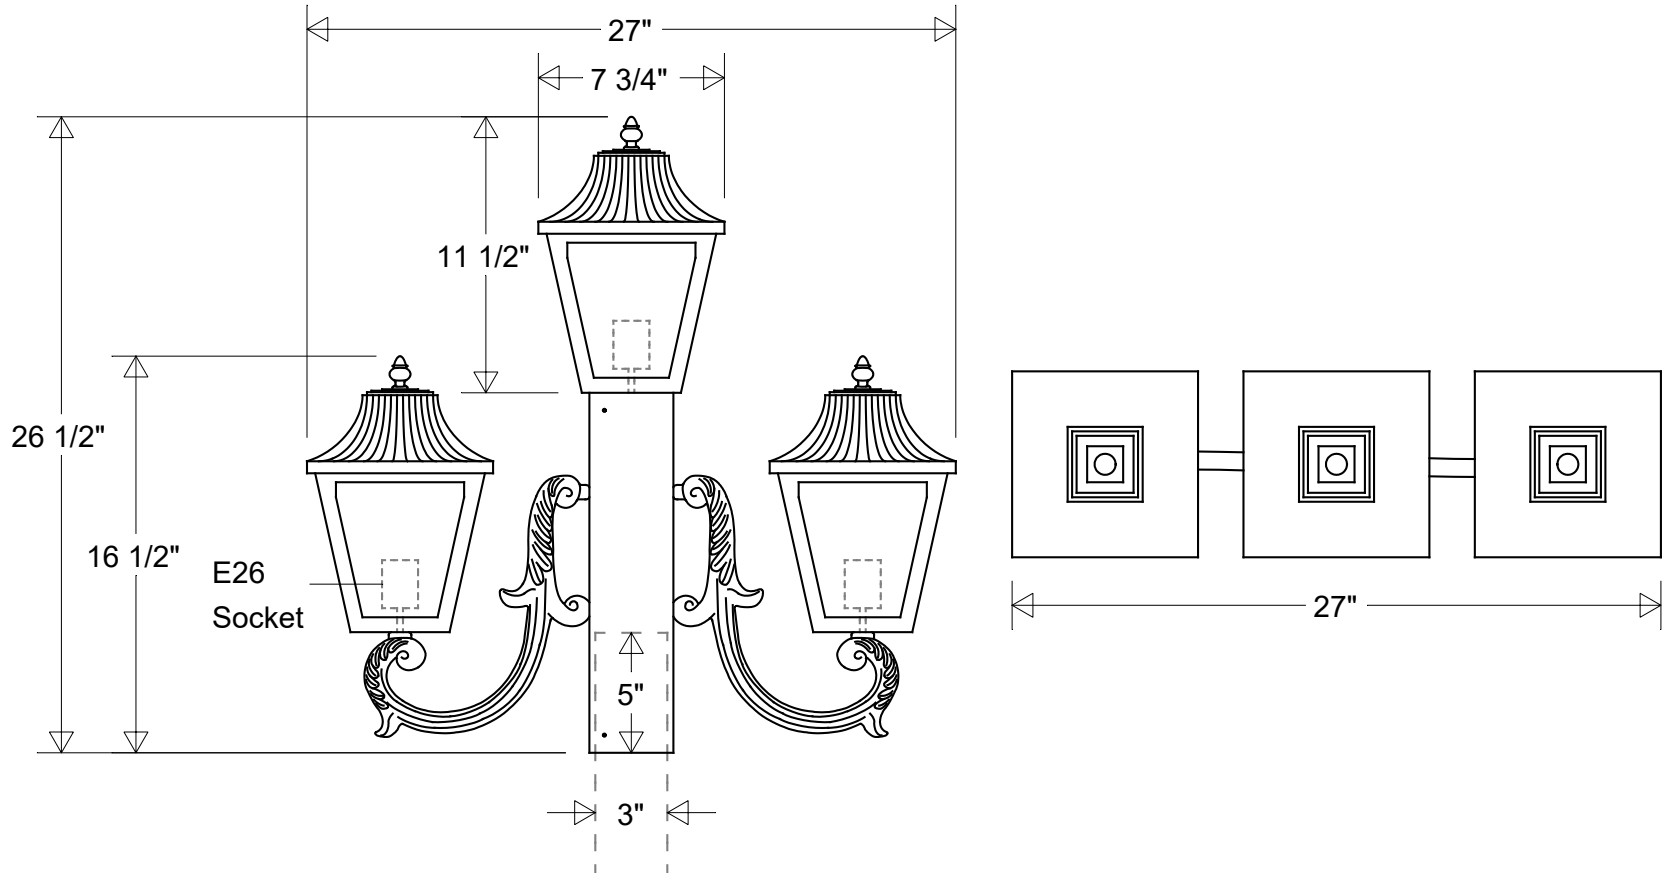

Primelite Manufacturing Corp

407 S Main St, Freeport, NY 11520

Phone: 516-868-4411 | Fax: 516-868-4609
 sales@primelite-mfg.com | www.primelite-mfg.com

PART # #1332 CA3	LAMP E26 Socket	VOLTAGE 120 V	COLOR Powder Coated Paint
JOB NAME			TYPE Post Light

Lamp: E26 Socket Max Wattage per Socket: 150 W Number of Sockets: 3 	Initials	Date	#1332 CA3			
	Drawn	CB				09/2023
	Checked			7 3/4" W 27" Ext 26 1/2" H Fits 3" OD Round Mounts Acrylic Lens: Smoke (/1) White (/3) Clear (/4) Frosted (/5)		
	ENG Appr.					
Construction: Aluminum Acrylic Lens	MFR Appr.		Size	Drawing No.	Rev	
Unless Otherwise Specified: Dimensions in Inches	Weight:		A	0001	A	
			Scale	CAD File	Sheet	
					1 of 1	