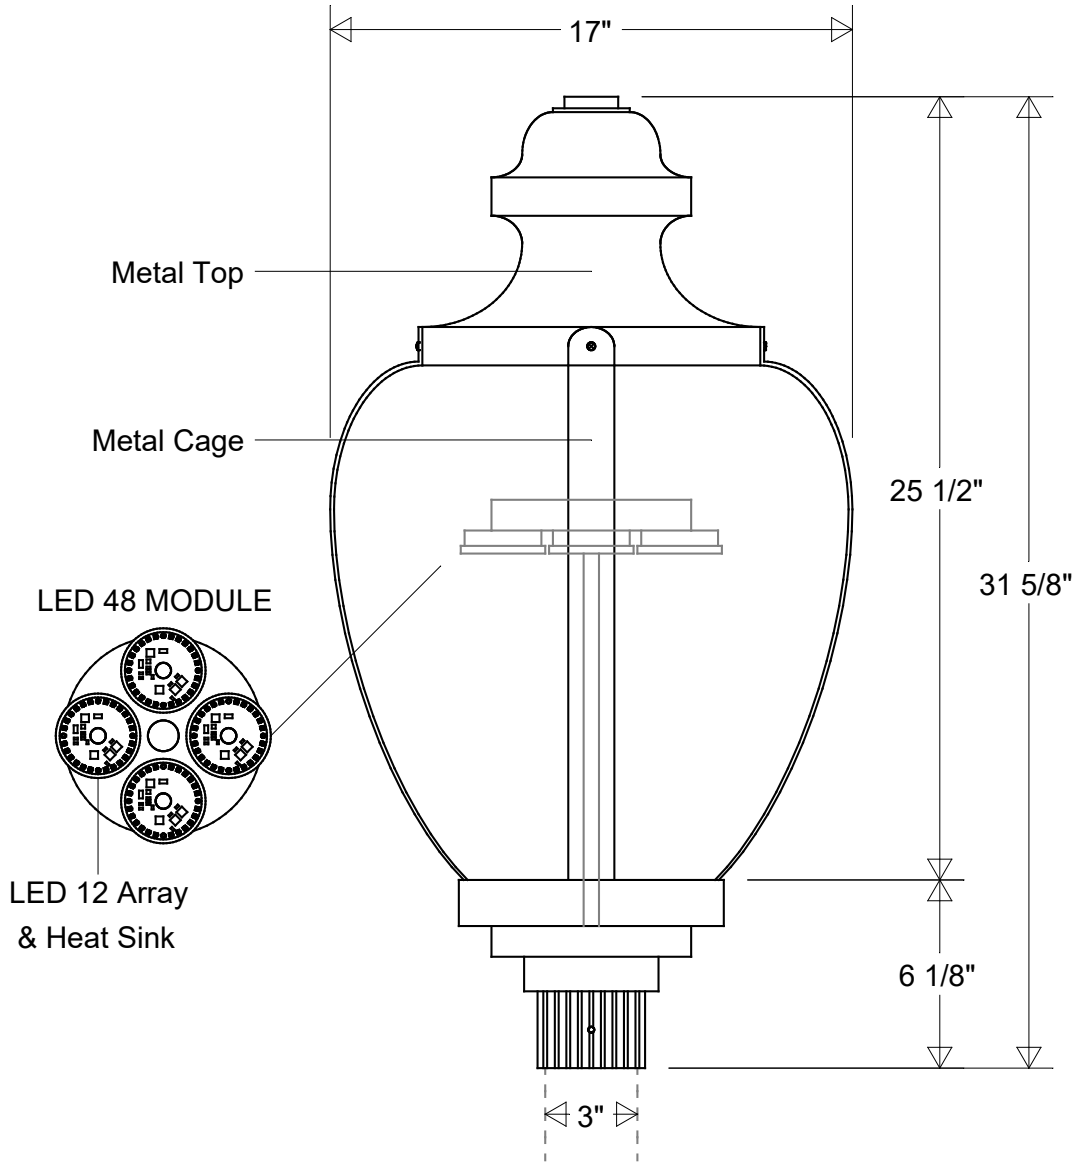

Primelite Manufacturing Corp

407 S Main St, Freeport, NY 11520

Phone: 516-868-4411 | Fax: 516-868-4609
 sales@primelite-mfg.com | www.primelite-mfg.com

PART # #1230 X LED 48	LAMP Built-In LED	VOLTAGE 120 V	COLOR Powder Coated Paint
JOB NAME			TYPE Post Light

Lamp: LED 48 Module 100 W MH Equivalent 3K = 4560 Lumens 4K = 5120 Lumens 	Initials	Date	<h2>#1230 X LED 48</h2> <p>17" Dia 31 5/8" H</p> <p>Fits 3" OD Round Posts & Pier Mounts</p>					Revisions				
	Drawn	CB						02/2023	Zone	Rev	Description	Date
	Checked			Size	Drawing No.	Rev						
Construction: Aluminum Polycarbonate	ENG Appr.		A	0001	A							
Unless Otherwise Specified: Dimensions in Inches	Weight:		Scale	CAD File	Sheet							
										1 of 1		