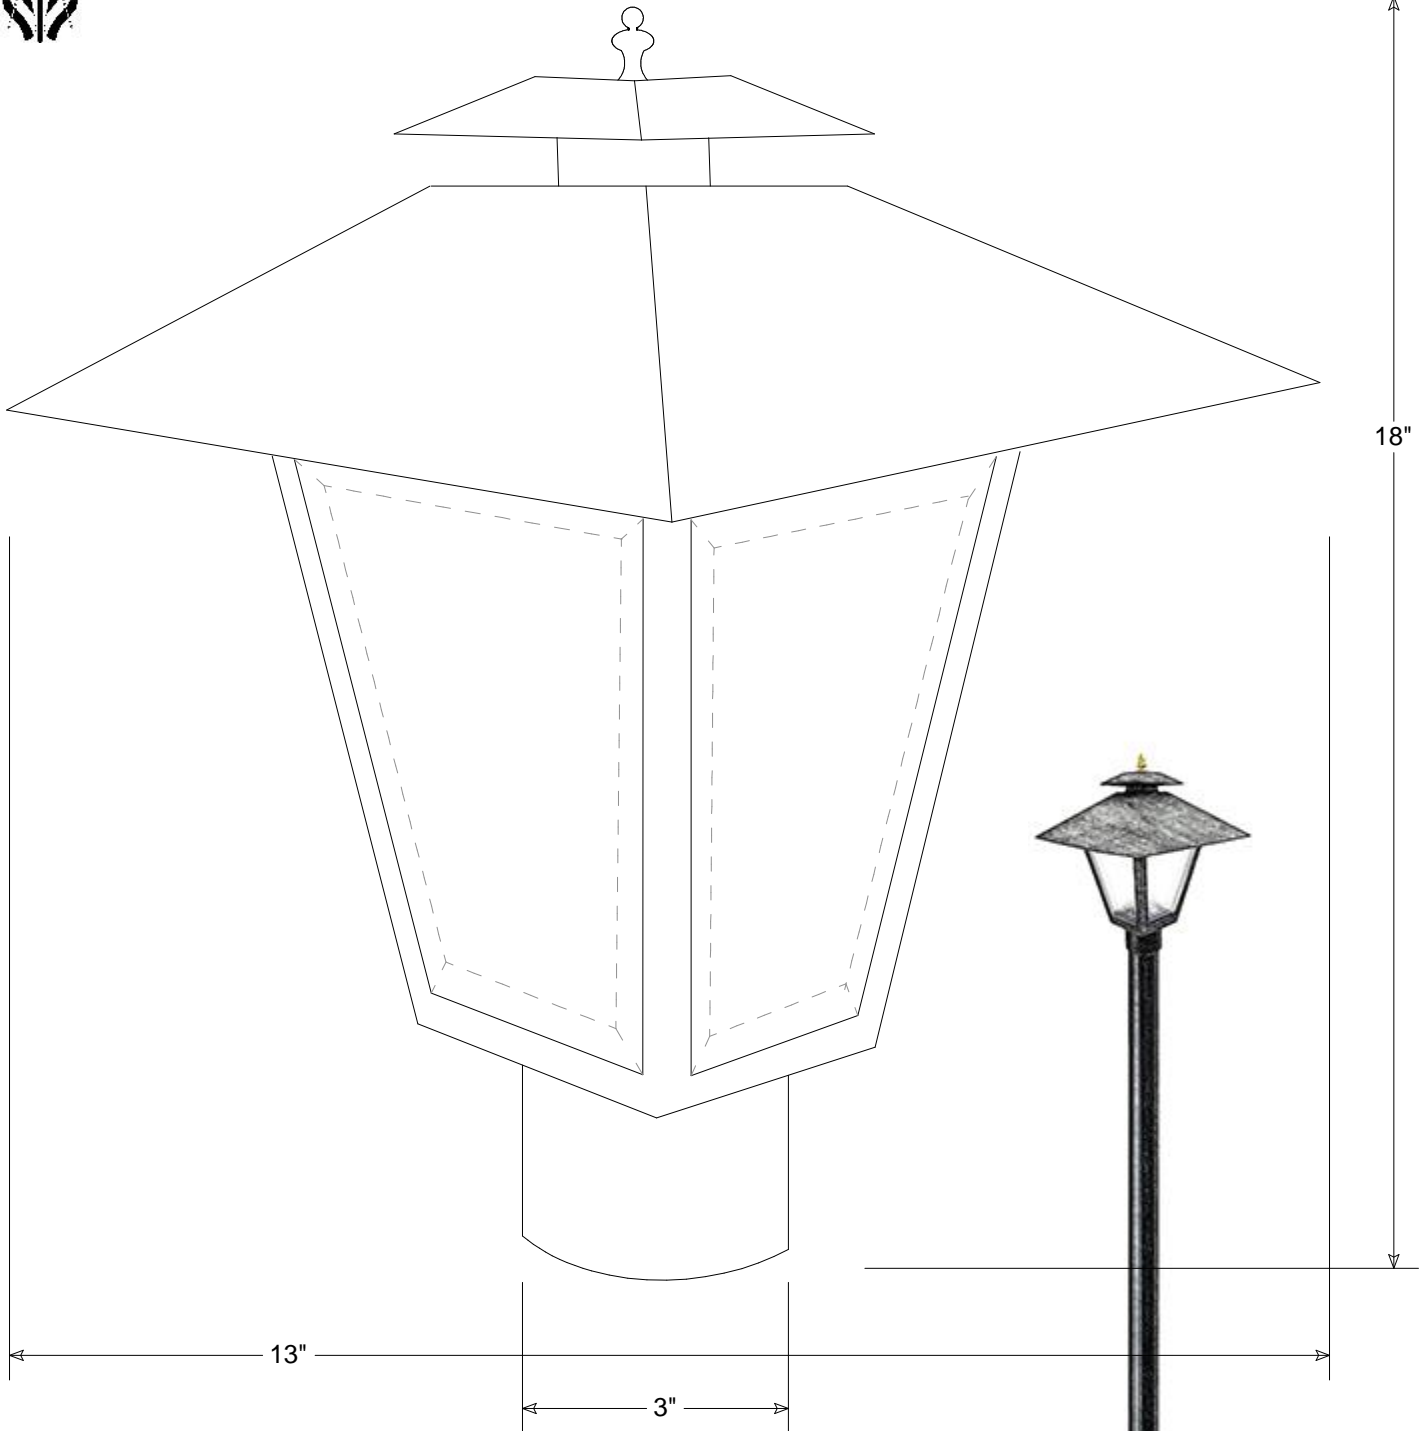

Primelite Manufacturing Corp

407 S Main St, Freeport, NY 11520
 Phone: 516-868-4411 | Fax: 516-868-4609
 sales@primelite-mfg.com | www.primelite-mfg.com

PART # #1203 LED22	LAMP LED	VOLTAGE 120 V	COLOR Black
JOB NAME			TYPE Post Light

Lamp:

LED22 (1800 Lumens)

Construction: Polypropylene Acrylic

Unless Otherwise Specified:
Dimensions in Inches

Name	Date
Drawn: iv	02/26/18
Checked:	
ENG Appr.:	
MFR Appr.:	
QA:	
Comments	

Post Light #1203 LED22

Polypropylene Body | Acrylic Lens
Fits 3" Post

Size	Drawing No.	Rev
A	0001	A

Scale	CAD File	Sheet
		1 of 1

Revisions				
Zone	Rev	Description	Date	Approved