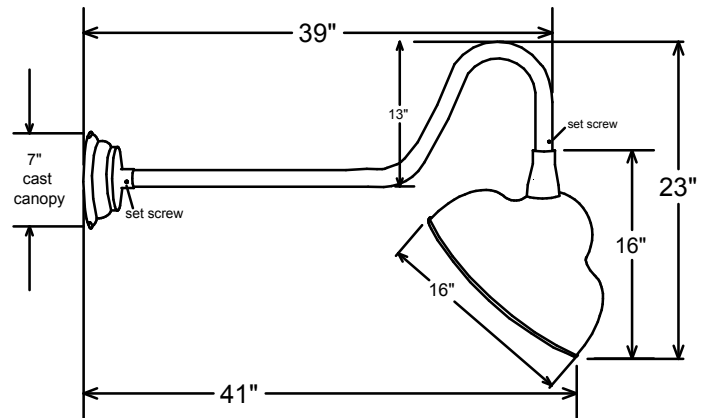

Large Goosenecks 2" O.D. Pipe

Cat #20/12-957

Cat #19/16-957

Cat #43/19-957

Cat #39/19-964