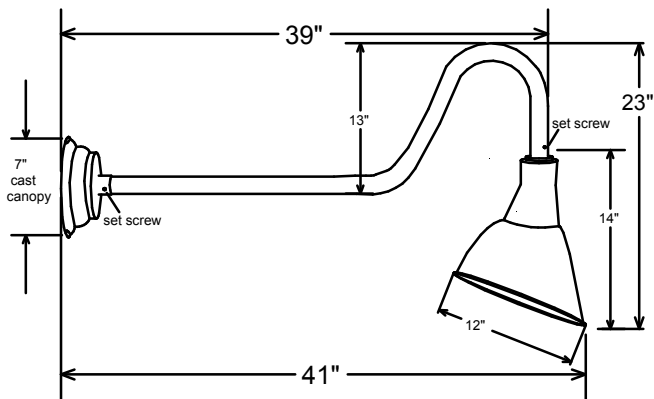

Large Goosenecks 2" O.D. Pipe

Cat #20/12-957

Cat #19/16-957

Cat #43/19-957

Cat #39/19-964