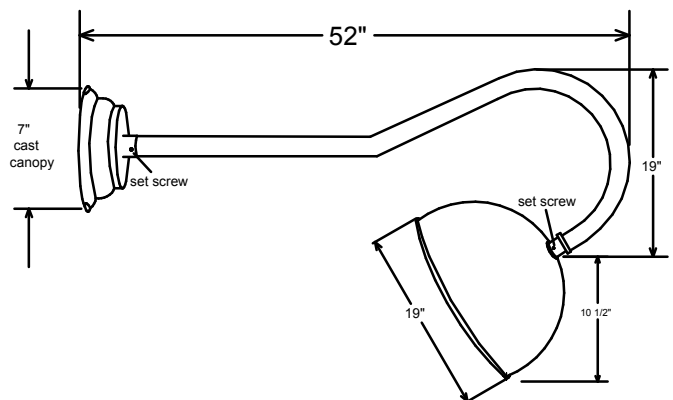

Large Goosenecks 2" O.D. Pipe

Cat #20/12-957

Cat #19/16-957

Cat #43/19-957

Cat #39/19-964