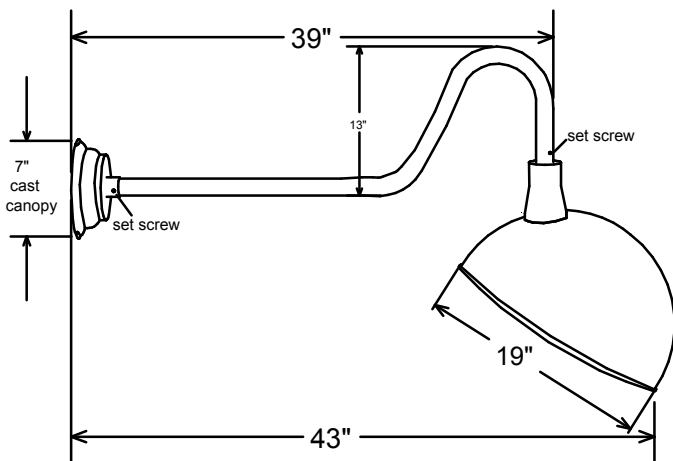

Large Goosenecks 2" O.D. Pipe

Cat #20/12-957

Cat #19/16-957

Cat #43/19-957

Cat #39/19-964