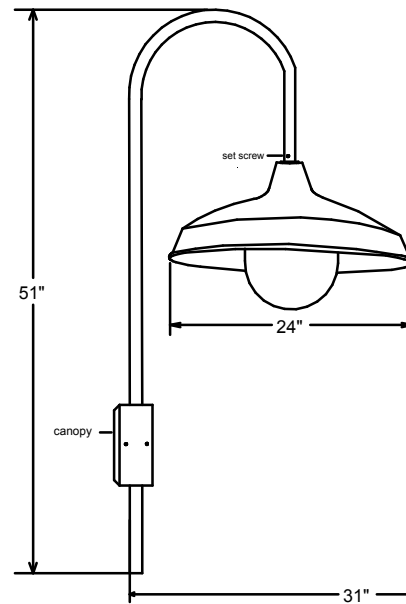

## Large Goosenecks 2" O.D. Pipe Wall Brackets

**Cat #423/962**

**Cat #427-20/962**

**Cat #23/19-962**

**Cat #23/24-282-962**

All Aluminum construction for outdoor use. Consult color chart for available colors.  
Available in PL, High Pressure Sodium & Metal Halide. Consult factory.