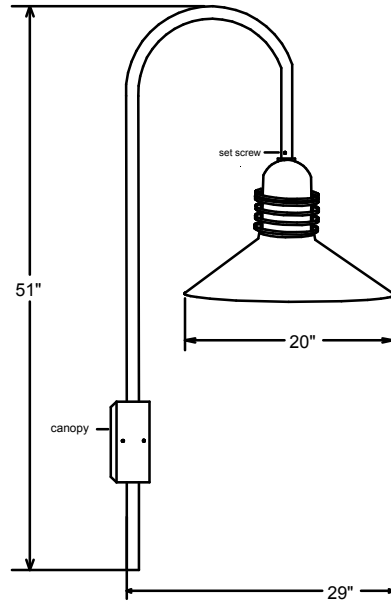

## Large Goosenecks 2" O.D. Pipe Wall Brackets

**Cat #423/962**

**Cat #427-20/962**

**Cat #23/19-962**

**Cat #23/24-282-962**

All Aluminum construction for outdoor use. Consult color chart for available colors.  
Available in PL, High Pressure Sodium & Metal Halide. Consult factory.