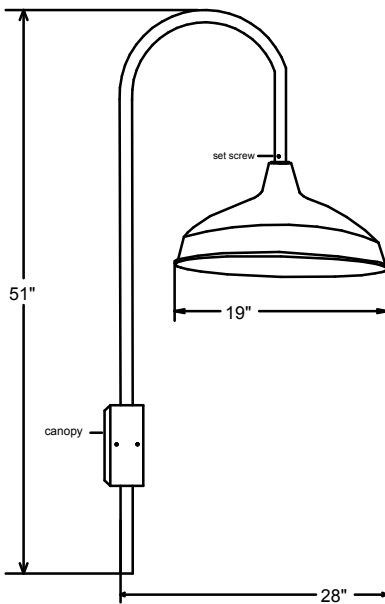

## Large Goosenecks 2" O.D. Pipe Wall Brackets

**Cat #423/962**

**Cat #427-20/962**

**Cat #23/19-962**

**Cat #23/24-282-962**

All Aluminum construction for outdoor use. Consult color chart for available colors.  
Available in PL, High Pressure Sodium & Metal Halide. Consult factory.