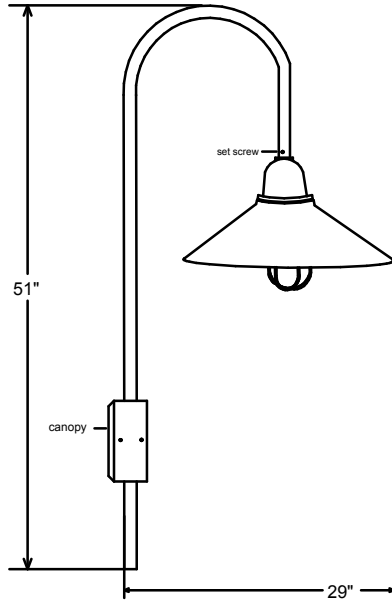

## Large Goosenecks 2" O.D. Pipe Wall Brackets

**Cat #423/962**

**Cat #427-20/962**

**Cat #23/19-962**

**Cat #23/24-282-962**

All Aluminum construction for outdoor use. Consult color chart for available colors.  
Available in PL, High Pressure Sodium & Metal Halide. Consult factory.