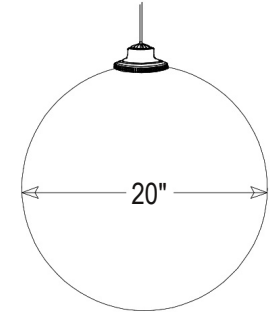

Primelite Manufacturing Corp

407 S Main St, Freeport, NY 11520

Phone: 516-868-4411 | Fax: 516-868-4609
sales@primelite-mfg.com | www.primelite-mfg.com

PART # Superlex Globe Series (Necked)	LAMP Incandescent | Led	VOLTAGE 120V	COLOR Powder Coated Colors
JOB NAME			TYPE Globe Pendant Superlex | Necked

#776N▲

#778N▲

#780N▲

#782N▲

#790N▲

#792N▲

#794N▲

Lamp: Incandescent | LED 	Name	Date	Superlex Globe Pendant Series 8" - 24" Dia Necked Superlex Globes (#776N - #794N) Smoke #/1N | White #/3N | Clear #/4N			
	Drawn	Iv				10/05/18
	Checked			Size	Drawing No.	Rev
	ENG Appr.			A	0001	A
	MFR Appr.			Scale	CAD File	Sheet
Construction: Aluminum, Superlex	QA				1 of 1	
Unless Otherwise Specified: Dimensions in Inches	Smoke #/1N | White #/3N Clear #/4N					

▲ Symbol indicates link to technical drawing

Revisions				
Zone	Rev	Description	Date	Approved