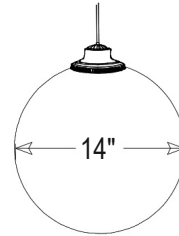

Primelite Manufacturing Corp

407 S Main St, Freeport, NY 11520

Phone: 516-868-4411 | Fax: 516-868-4609
sales@primelite-mfg.com | www.primelite-mfg.com

PART # Superlex Globe Series (Necked)	LAMP Incandescent | Led	VOLTAGE 120V	COLOR Powder Coated Colors
JOB NAME			TYPE Globe Pendant Superlex | Necked

#776N▲

#778N▲

#780N▲

#782N▲

#784N▲

#792N▲

#794N▲

Lamp: Incandescent | LED 	Name	Date	Superlex Globe Pendant Series 8" - 24" Dia Necked Superlex Globes (#776N - #794N) Smoke #/1N | White #/3N | Clear #/4N			
	Drawn	Iv				10/05/18
	Checked			Size	Drawing No.	Rev
	ENG Appr.			A	0001	A
	MFR Appr.			Scale	CAD File	Sheet
Construction: Aluminum, Superlex	QA				1 of 1	
Unless Otherwise Specified: Dimensions in Inches	Smoke #/1N | White #/3N Clear #/4N					

▲ Symbol indicates link to technical drawing

Revisions				
Zone	Rev	Description	Date	Approved