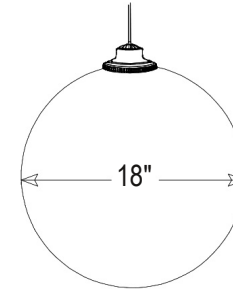

Primelite Manufacturing Corp

407 S Main St, Freeport, NY 11520

Phone: 516-868-4411 | Fax: 516-868-4609
sales@primelite-mfg.com | www.primelite-mfg.com

PART # Superlex Globe Series (Necked)	LAMP Incandescent | Led	VOLTAGE 120V	COLOR Powder Coated Colors
JOB NAME			TYPE Globe Pendant Superlex | Necked

#776N▲

#778N▲

#780N▲

#782N▲

#788N▲

#792N▲

#794N▲

Lamp: Incandescent | LED 	Name	Date	Superlex Globe Pendant Series 8" - 24" Dia Necked Superlex Globes (#776N - #794N) Smoke #/1N | White #/3N | Clear #/4N			
	Drawn	Iv				10/05/18
	Checked			Size	Drawing No.	Rev
	ENG Appr.			A	0001	A
	MFR Appr.			Scale	CAD File	Sheet
Construction: Aluminum, Superlex	QA				1 of 1	
Unless Otherwise Specified: Dimensions in Inches	Smoke #/1N | White #/3N Clear #/4N					

▲ Symbol indicates link to technical drawing

Revisions				
Zone	Rev	Description	Date	Approved