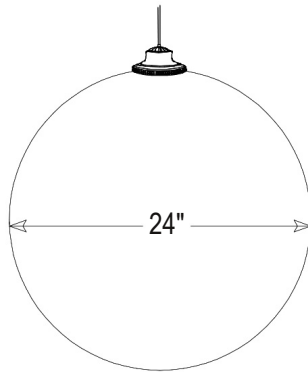

#792N▲

#794N▲

Lamp: Incandescent LED  	Name	Date	Superlex Globe Pendant Series 8" - 24" Dia Necked Superlex Globes (#776N - #794N) Smoke #/1N White #/3N Clear #/4N			
	Drawn	Iv				10/05/18
	Checked			Size	Drawing No.	Rev
	ENG Appr.			A	0001	A
	MFR Appr.			Scale	CAD File	Sheet
Construction: Aluminum, Superlex	QA				1 of 1	
Unless Otherwise Specified: Dimensions in Inches	Smoke #/1N White #/3N Clear #/4N					