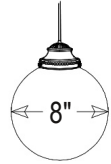

Primelite Manufacturing Corp

407 S Main St, Freeport, NY 11520

Phone: 516-868-4411 | Fax: 516-868-4609
sales@primelite-mfg.com | www.primelite-mfg.com

PART # Superlex Globe Series (Necked)	LAMP Incandescent | Led	VOLTAGE 120V	COLOR Powder Coated Colors
JOB NAME			TYPE Globe Pendant Superlex | Necked

#776N▲

#778N▲

#780N▲

#782N▲

#792N▲

#794N▲

Lamp: Incandescent | LED 	Name	Date	Superlex Globe Pendant Series 8" - 24" Dia Necked Superlex Globes (#776N - #794N) Smoke #/1N | White #/3N | Clear #/4N			
	Drawn	Iv				10/05/18
	Checked			Size	Drawing No.	Rev
	ENG Appr.			A	0001	A
	MFR Appr.			Scale	CAD File	Sheet
Construction: Aluminum, Superlex	QA				1 of 1	
Unless Otherwise Specified: Dimensions in Inches	Smoke #/1N | White #/3N Clear #/4N					

▲ Symbol indicates link to technical drawing

Revisions				
Zone	Rev	Description	Date	Approved