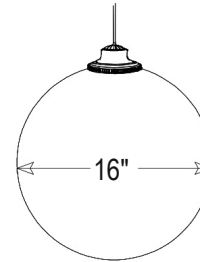

Primelite Manufacturing Corp

407 S Main St, Freeport, NY 11520

Phone: 516-868-4411 | Fax: 516-868-4609
sales@primelite-mfg.com | www.primelite-mfg.com

PART # Superlex Globe Series (Necked)	LAMP Incandescent | Led	VOLTAGE 120V	COLOR Powder Coated Colors
JOB NAME			TYPE Globe Pendant Superlex | Necked

#776N▲

#778N▲

#780N▲

#782N▲

#786N▲

#792N▲

#794N▲

Lamp: Incandescent | LED 	Name	Date	Superlex Globe Pendant Series 8" - 24" Dia Necked Superlex Globes (#776N - #794N) Smoke #/1N | White #/3N | Clear #/4N			
	Drawn	Iv				10/05/18
	Checked			Size	Drawing No.	Rev
	ENG Appr.			A	0001	A
	MFR Appr.			Scale	CAD File	Sheet
Construction: Aluminum, Superlex	QA				1 of 1	
Unless Otherwise Specified: Dimensions in Inches	Smoke #/1N | White #/3N Clear #/4N					

▲ Symbol indicates link to technical drawing

Revisions				
Zone	Rev	Description	Date	Approved