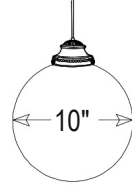

Primelite Manufacturing Corp

407 S Main St, Freeport, NY 11520

Phone: 516-868-4411 | Fax: 516-868-4609
sales@primelite-mfg.com | www.primelite-mfg.com

PART # Superlex Globe Series (Necked)	LAMP Incandescent | Led	VOLTAGE 120V	COLOR Powder Coated Colors
JOB NAME			TYPE Globe Pendant Superlex | Necked

#776N▲

#778N▲

#780N▲

#782N▲

#792N▲

#794N▲

Lamp: Incandescent | LED 	Name	Date	Superlex Globe Pendant Series 8" - 24" Dia Necked Superlex Globes (#776N - #794N) Smoke #/1N | White #/3N | Clear #/4N			
	Drawn	Iv				10/05/18
	Checked			Size	Drawing No.	Rev
	ENG Appr.			A	0001	A
	MFR Appr.			Scale	CAD File	Sheet
Construction: Aluminum, Superlex	QA				1 of 1	
Unless Otherwise Specified: Dimensions in Inches	Smoke #/1N | White #/3N Clear #/4N					

▲ Symbol indicates link to technical drawing

Revisions				
Zone	Rev	Description	Date	Approved