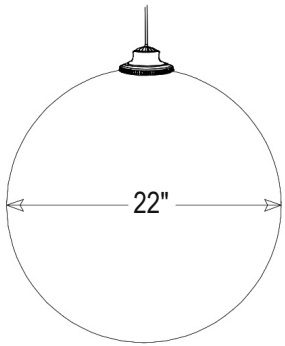

#792N▲

#794N▲

Lamp: Incandescent LED  	Name	Date	Superlex Globe Pendant Series 8" - 24" Dia Necked Superlex Globes (#776N - #794N) Smoke #/1N White #/3N Clear #/4N			
	Drawn	Iv				10/05/18
	Checked			Size	Drawing No.	Rev
	ENG Appr.			A	0001	A
	MFR Appr.			Scale	CAD File	Sheet
Construction: Aluminum, Superlex	QA				1 of 1	
Unless Otherwise Specified: Dimensions in Inches	Smoke #/1N White #/3N Clear #/4N					