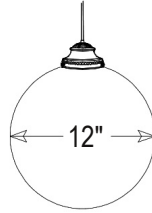

Primelite Manufacturing Corp

407 S Main St, Freeport, NY 11520

Phone: 516-868-4411 | Fax: 516-868-4609
sales@primelite-mfg.com | www.primelite-mfg.com

PART # Superlex Globe Series (Necked)	LAMP Incandescent | Led	VOLTAGE 120V	COLOR Powder Coated Colors
JOB NAME			TYPE Globe Pendant Superlex | Necked

#776N▲

#778N▲

#780N▲

#782N▲

#792N▲

#794N▲

Lamp: Incandescent | LED 	Name	Date	Superlex Globe Pendant Series 8" - 24" Dia Necked Superlex Globes (#776N - #794N) Smoke #/1N | White #/3N | Clear #/4N			
	Drawn	Iv				10/05/18
	Checked			Size	Drawing No.	Rev
	ENG Appr.			A	0001	A
	MFR Appr.			Scale	CAD File	Sheet
Construction: Aluminum, Superlex	QA				1 of 1	
Unless Otherwise Specified: Dimensions in Inches	Smoke #/1N | White #/3N Clear #/4N					

▲ Symbol indicates link to technical drawing

Revisions				
Zone	Rev	Description	Date	Approved