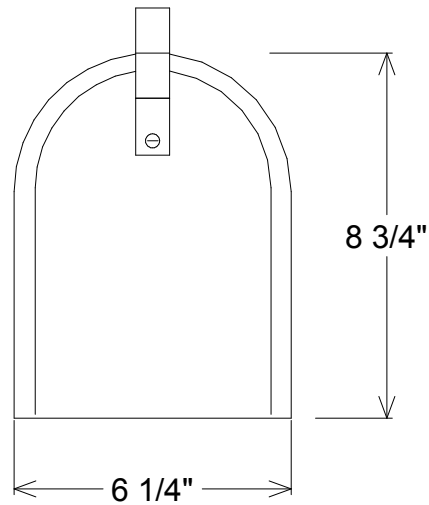

Mailboxes are made for direct burial  
#11 shoe base sold seperately

<b>Unless Otherwise Specified:</b> Dimensions in Inches Tolerances: Fractional ± Angular: Mach ± Bend ± Two Place Decimal ± Three Place Decimal ±		Name	Date	<b>Primelite Mfg. Corp.</b>		
	Drawn	T.A.R.	09/15/10			
	Checked					
	ENG Appr.					
	MFR Appr.					
QA				Size	Drawing No.	Rev
<b>Construction: All Aluminum</b>	Comments			<b>A</b>	<b>0001</b>	<b>A</b>
	CAD Generated Drawing Do Not Manually Update			Scale	CAD File	Sheet
						<b>1 of 1</b>