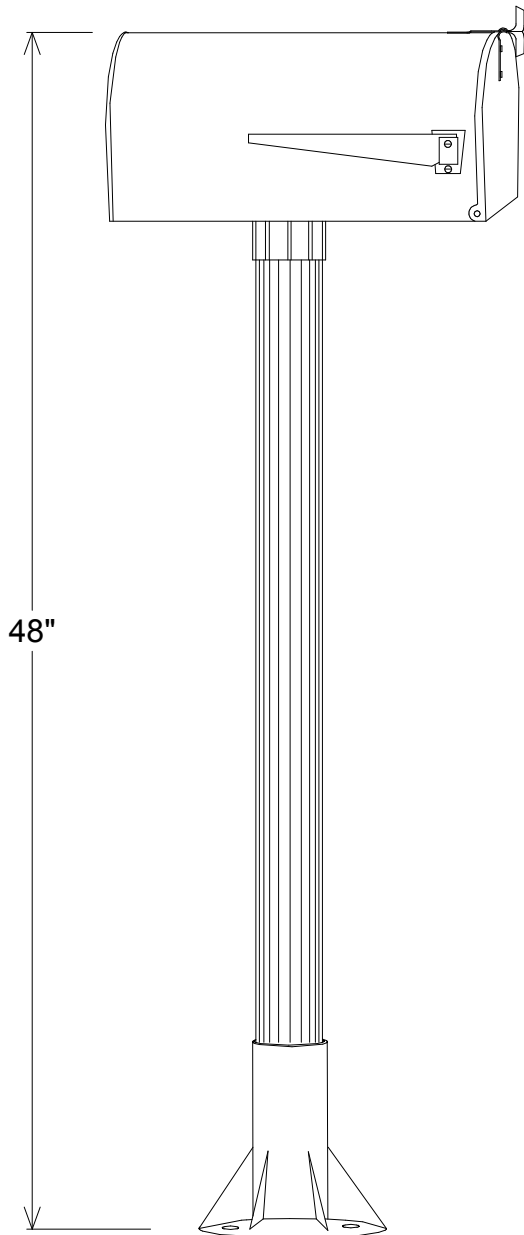

Mailboxes are made for direct burial  
#11 shoe base sold seperately

<b>Unless Otherwise Specified:</b> Dimensions in Inches Tolerances: Fractional ± Angular: Mach ± Bend ± Two Place Decimal ± Three Place Decimal ±		Name	Date	<b>Primelite Mfg. Corp.</b>		
	Drawn	T.A.R.	09/15/10			
	Checked					
	ENG Appr.					
	MFR Appr.					
QA				Size	Drawing No.	Rev
<b>Construction: All Aluminum</b>	Comments			<b>A</b>	<b>0001</b>	<b>A</b>
	CAD Generated Drawing Do Not Manually Update			Scale	CAD File	Sheet
						<b>1 of 1</b>