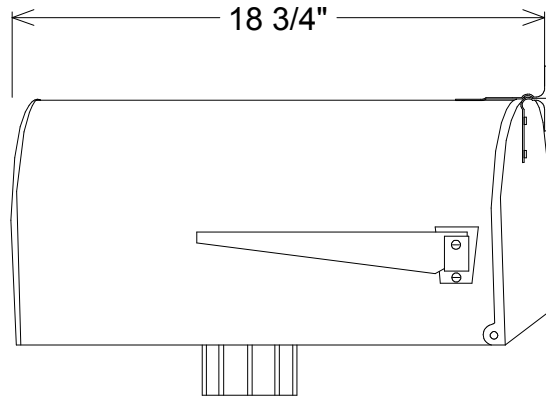

Mailboxes are made for direct burial  
#11 shoe base sold seperately

<b>Unless Otherwise Specified:</b> Dimensions in Inches Tolerances: Fractional ± Angular: Mach ± Bend ± Two Place Decimal ± Three Place Decimal ±		Name	Date	<b>Primelite Mfg. Corp.</b>		
	Drawn	T.A.R.	09/15/10			
	Checked					
	ENG Appr.					
	MFR Appr.					
QA				Size	Drawing No.	Rev
<b>Construction: All Aluminum</b>	Comments			<b>A</b>	<b>0001</b>	<b>A</b>
	CAD Generated Drawing Do Not Manually Update			Scale	CAD File	Sheet
						<b>1 of 1</b>